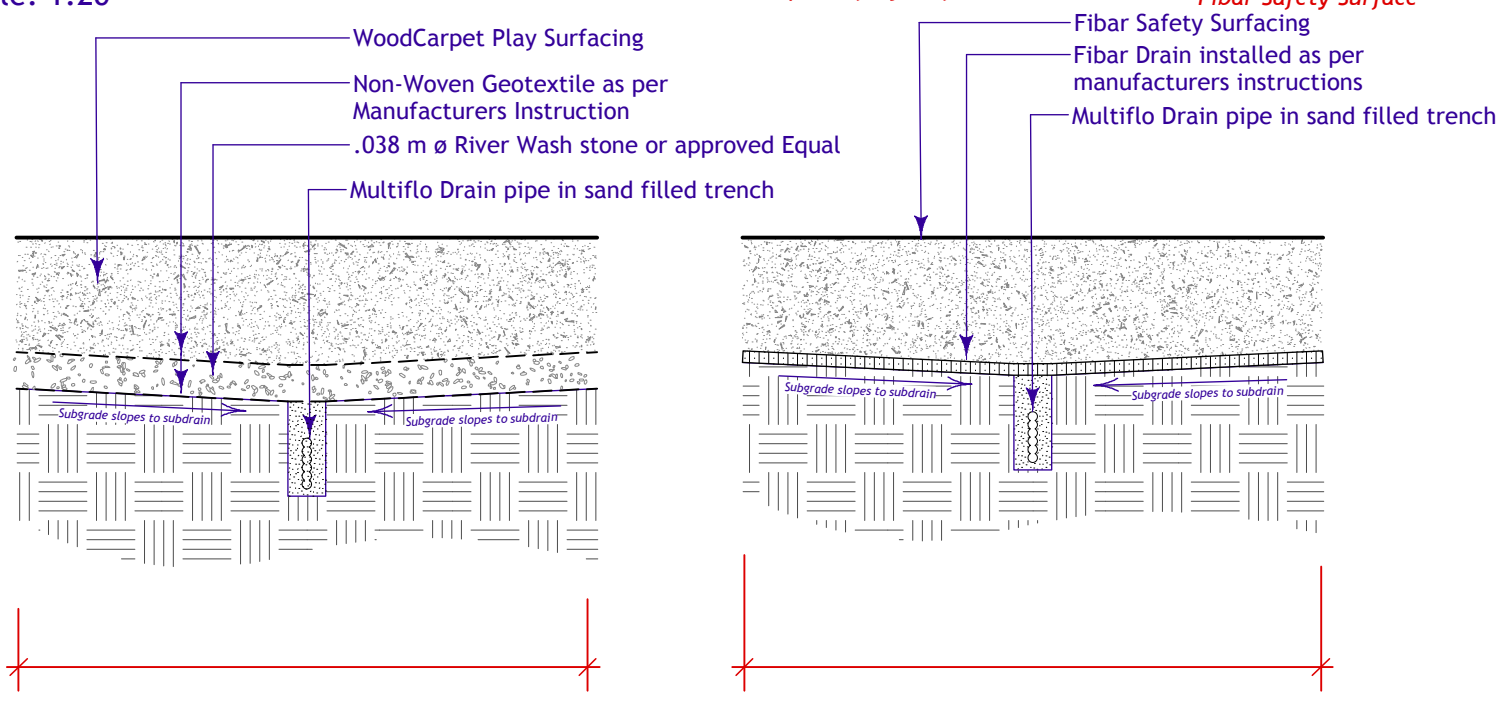

2	Section B
L-PG-7	Scale: 1:20

3	Section A	WoodCarpet Safety Surface
L-PG-7	Scale: 1:20	

B 4/14/11 For Bid Opportunity

No.	Date	Issue Notes

Drawing No.