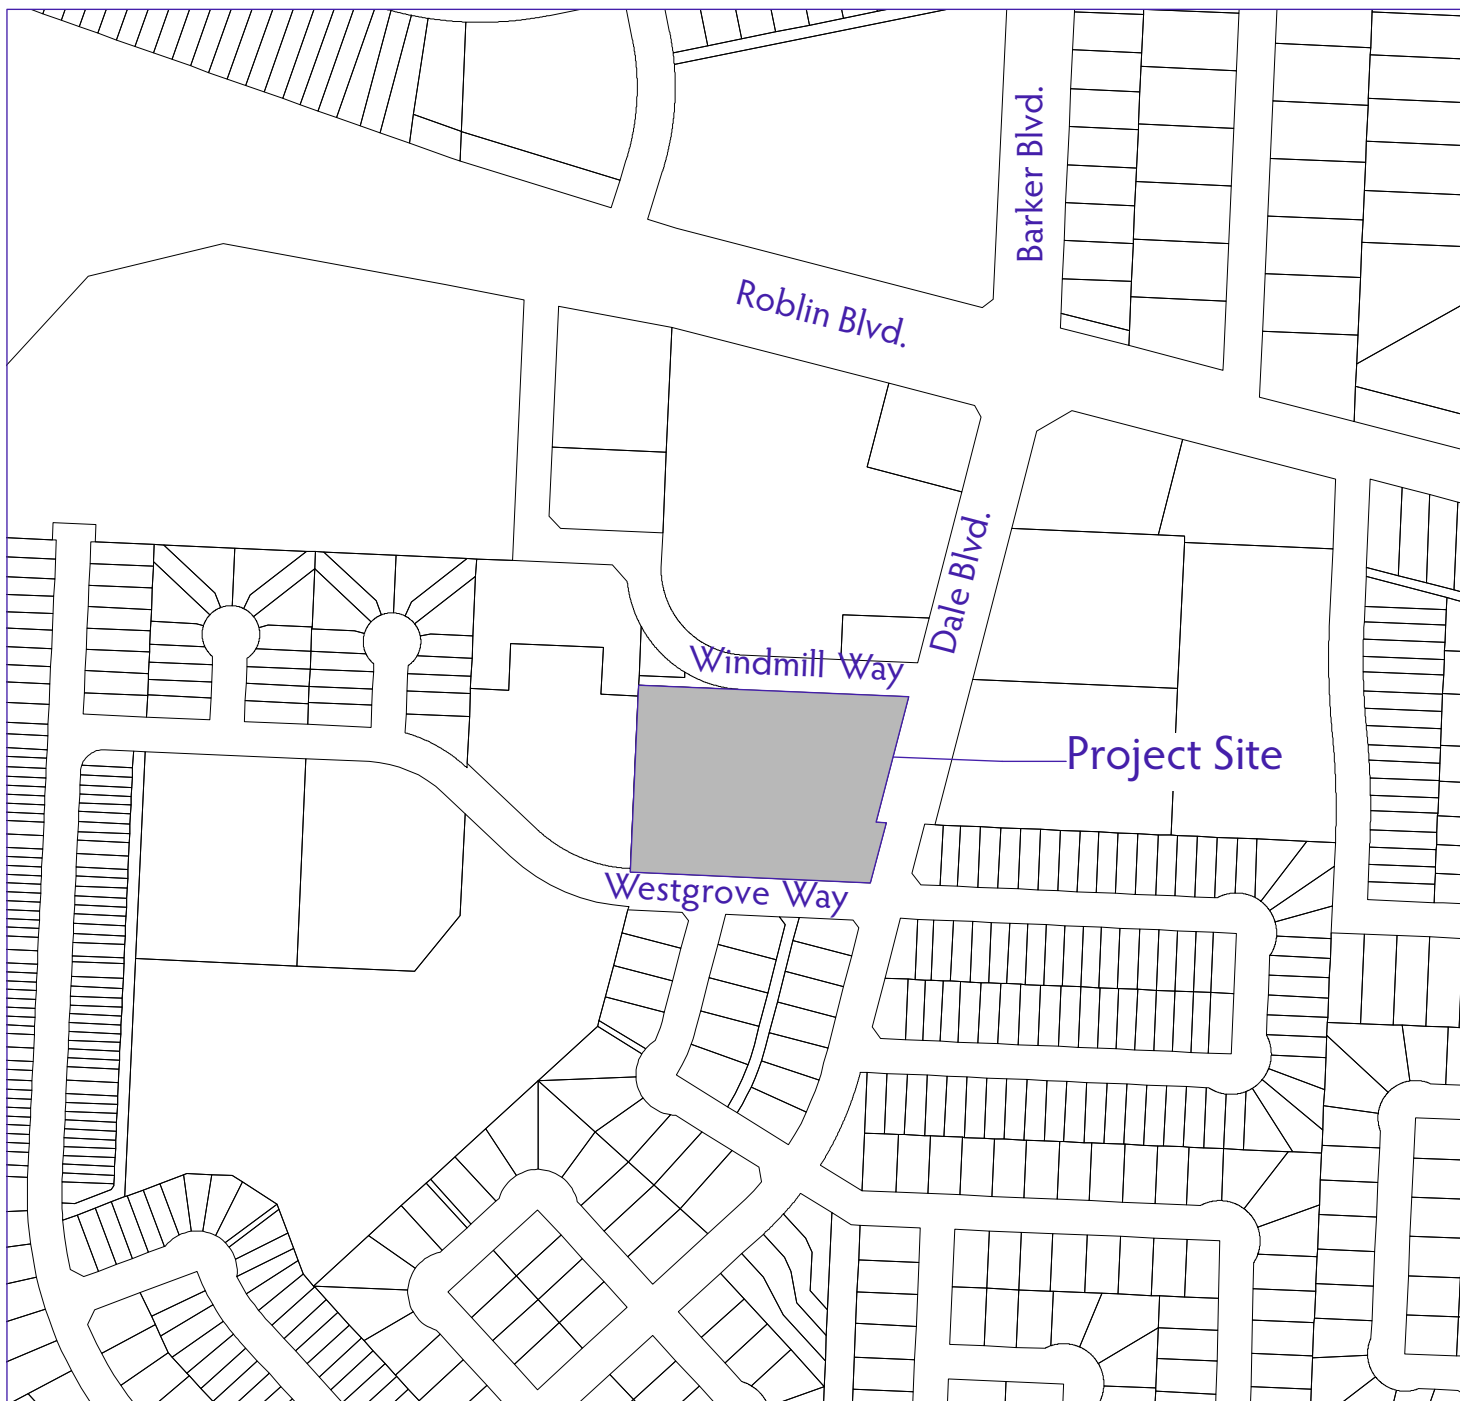

Westdale Pool Spray Pad

1	Site Context
WD-1	Scale: 1:4000