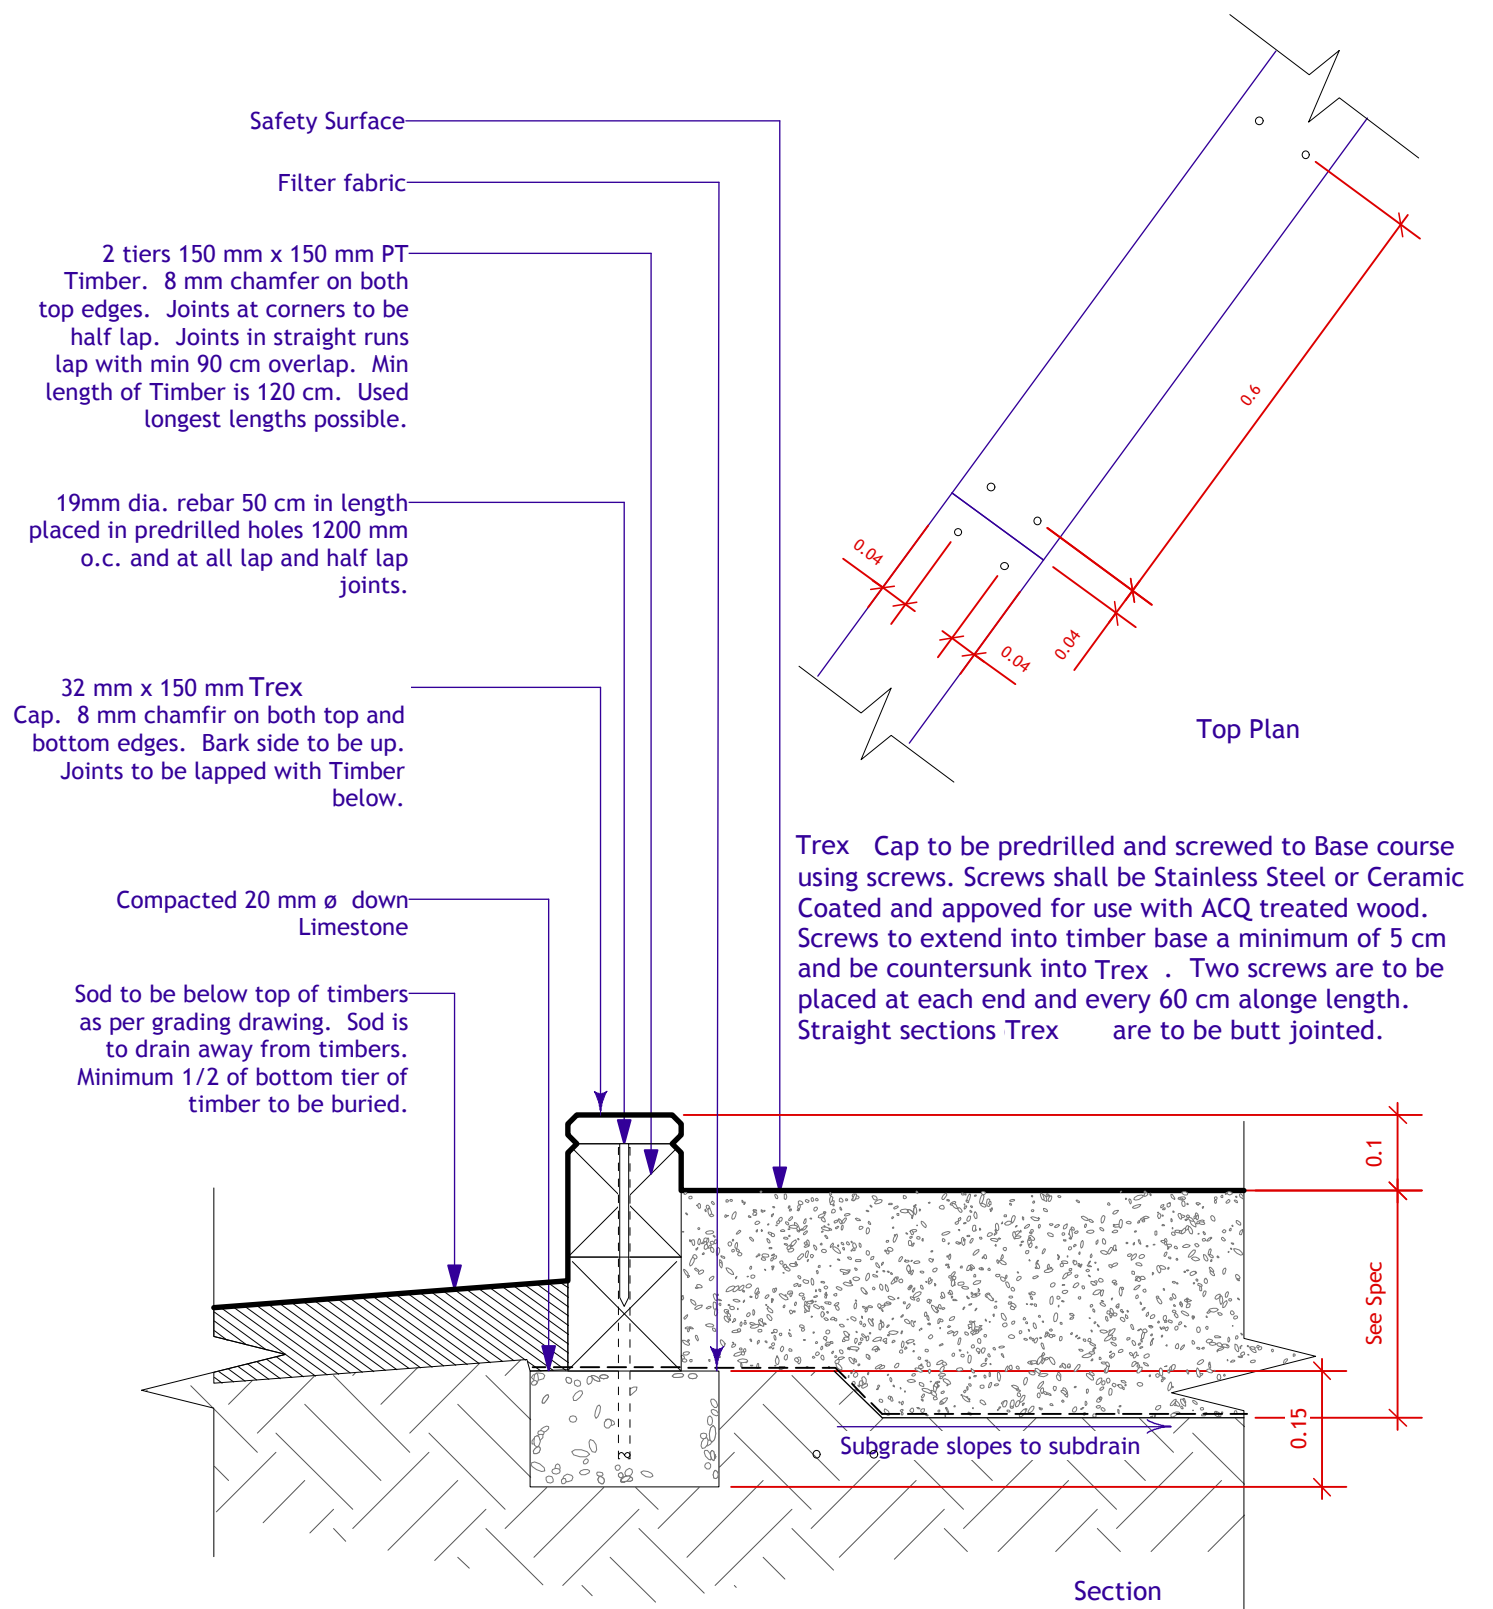

1	Timber Playground Curb (Single Layer with Cap)
L-6	Scale: 1:10

2	Timber Playground Curb (Double Layer with Cap)
L-6	Scale: 1:10