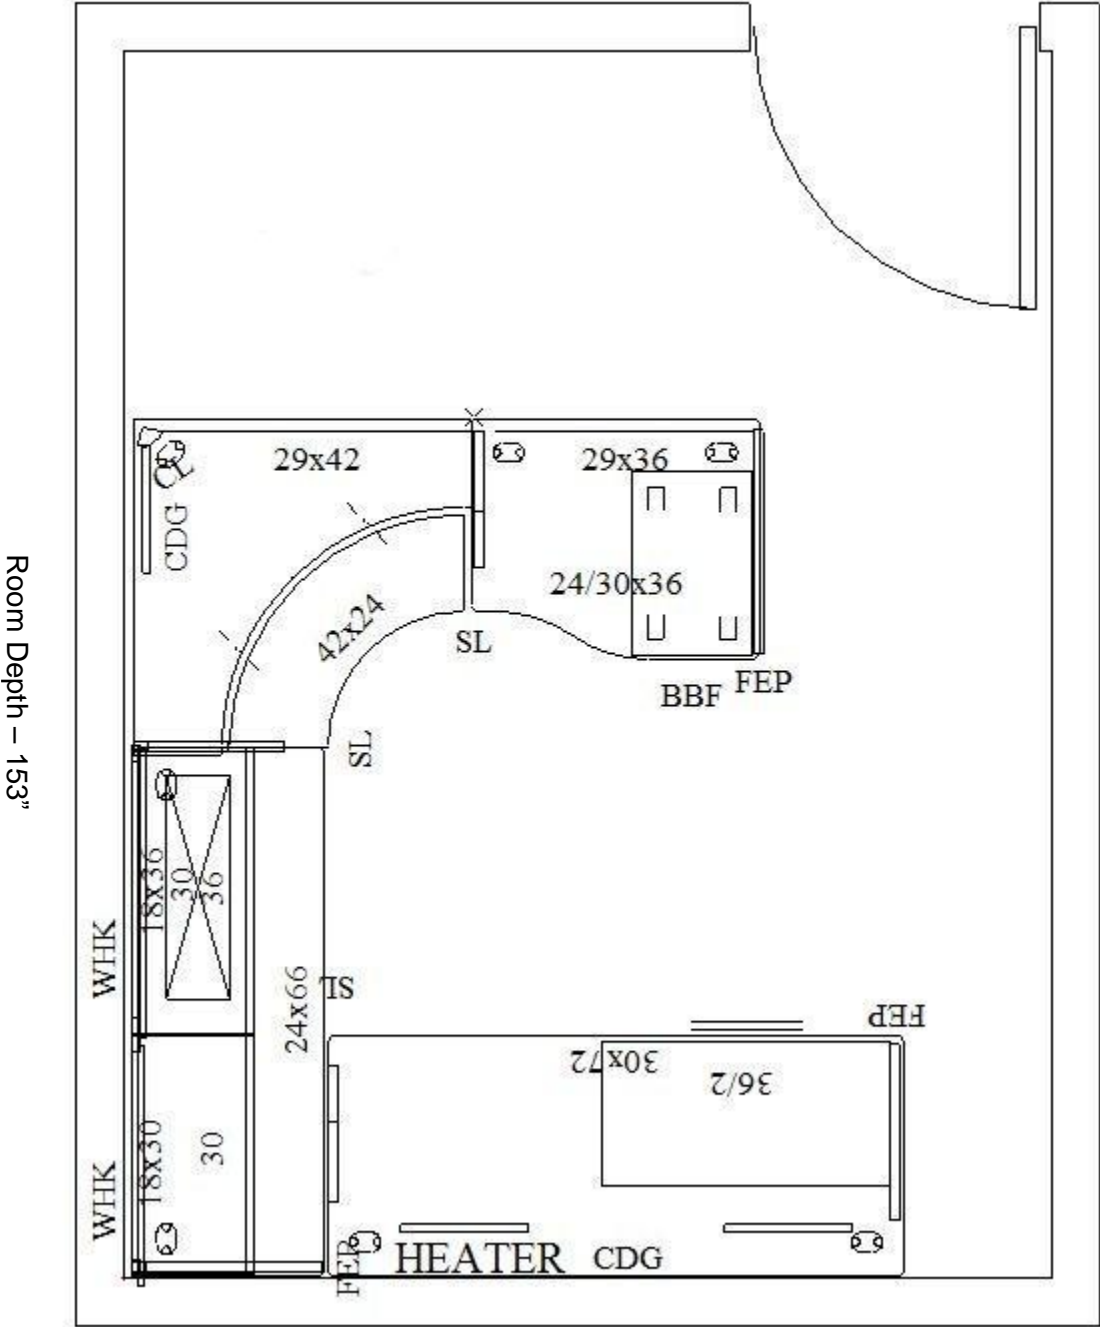

Item 2 – Room 205 – Standard Workstation – 2D Drawing

Room Width – 116"

Item 2 – Room 205 – Standard Workstation – 3D Drawing

Item 2 – Room 205 – Standard Workstation – Parts List

Item	Part Description	Qty
1	Freestanding 30DX29-1/2H End Panel Support	1
	Core Clr Opts	
	CLR: Driftwood de-emph 4/12/09	
2	Freestanding 24Dx29-1/2H Support Leg	2
	Core Clr Opts	
	CLR: Driftwood de-emph 4/12/09	
3	Full-Height 29-1/2Hx42W Modesty Panel	1
	Core Clr Opts	
	CLR: Driftwood de-emph 4/12/09	
4	Permanent-Wall Hanger Kit 65H - Pair	2
	Core Clr Opts	
	CLR: Driftwood de-emph 4/12/09	
5	Tackboard 36W 18H	1
	GRD 1 FAB	
	FAB: Etch	
	CLR: Lithograph	
6	Tasklight w/electronic Ballast for 30W	1
	CLR: No Color Choice	
7	Ess Mobile Ped 28H 22-7/8D Bev Pull	1
	Core Clr Opts	
	CLR: Driftwood de-emph 4/12/09	
	Standard Random key	
8	Ess Lat 36W 28H 2-12" Drws Bev Pull	1
	Core Clr Opts	
	CLR: Driftwood de-emph 4/12/09	
	Standard Random key	
9	Altitude Corner 24Dx42W Flat Eg Dual Surface	1
	7-11/16" from either crnr Edg	
	Plastic Grommet	
	L1 Woodgrain Lam Opts	
	Lam: Natural Maple-Former D	
	Edg: Warm Beige	
CLR: Driftwood		
10	Primary 30Dx72W T-Mold Eg Lam w/Grommets	1
	L1 Woodgrain Lam Opts	
	Lam: Natural Maple-Former D	
	Edg: Warm Beige	
	Plastic Grommet	