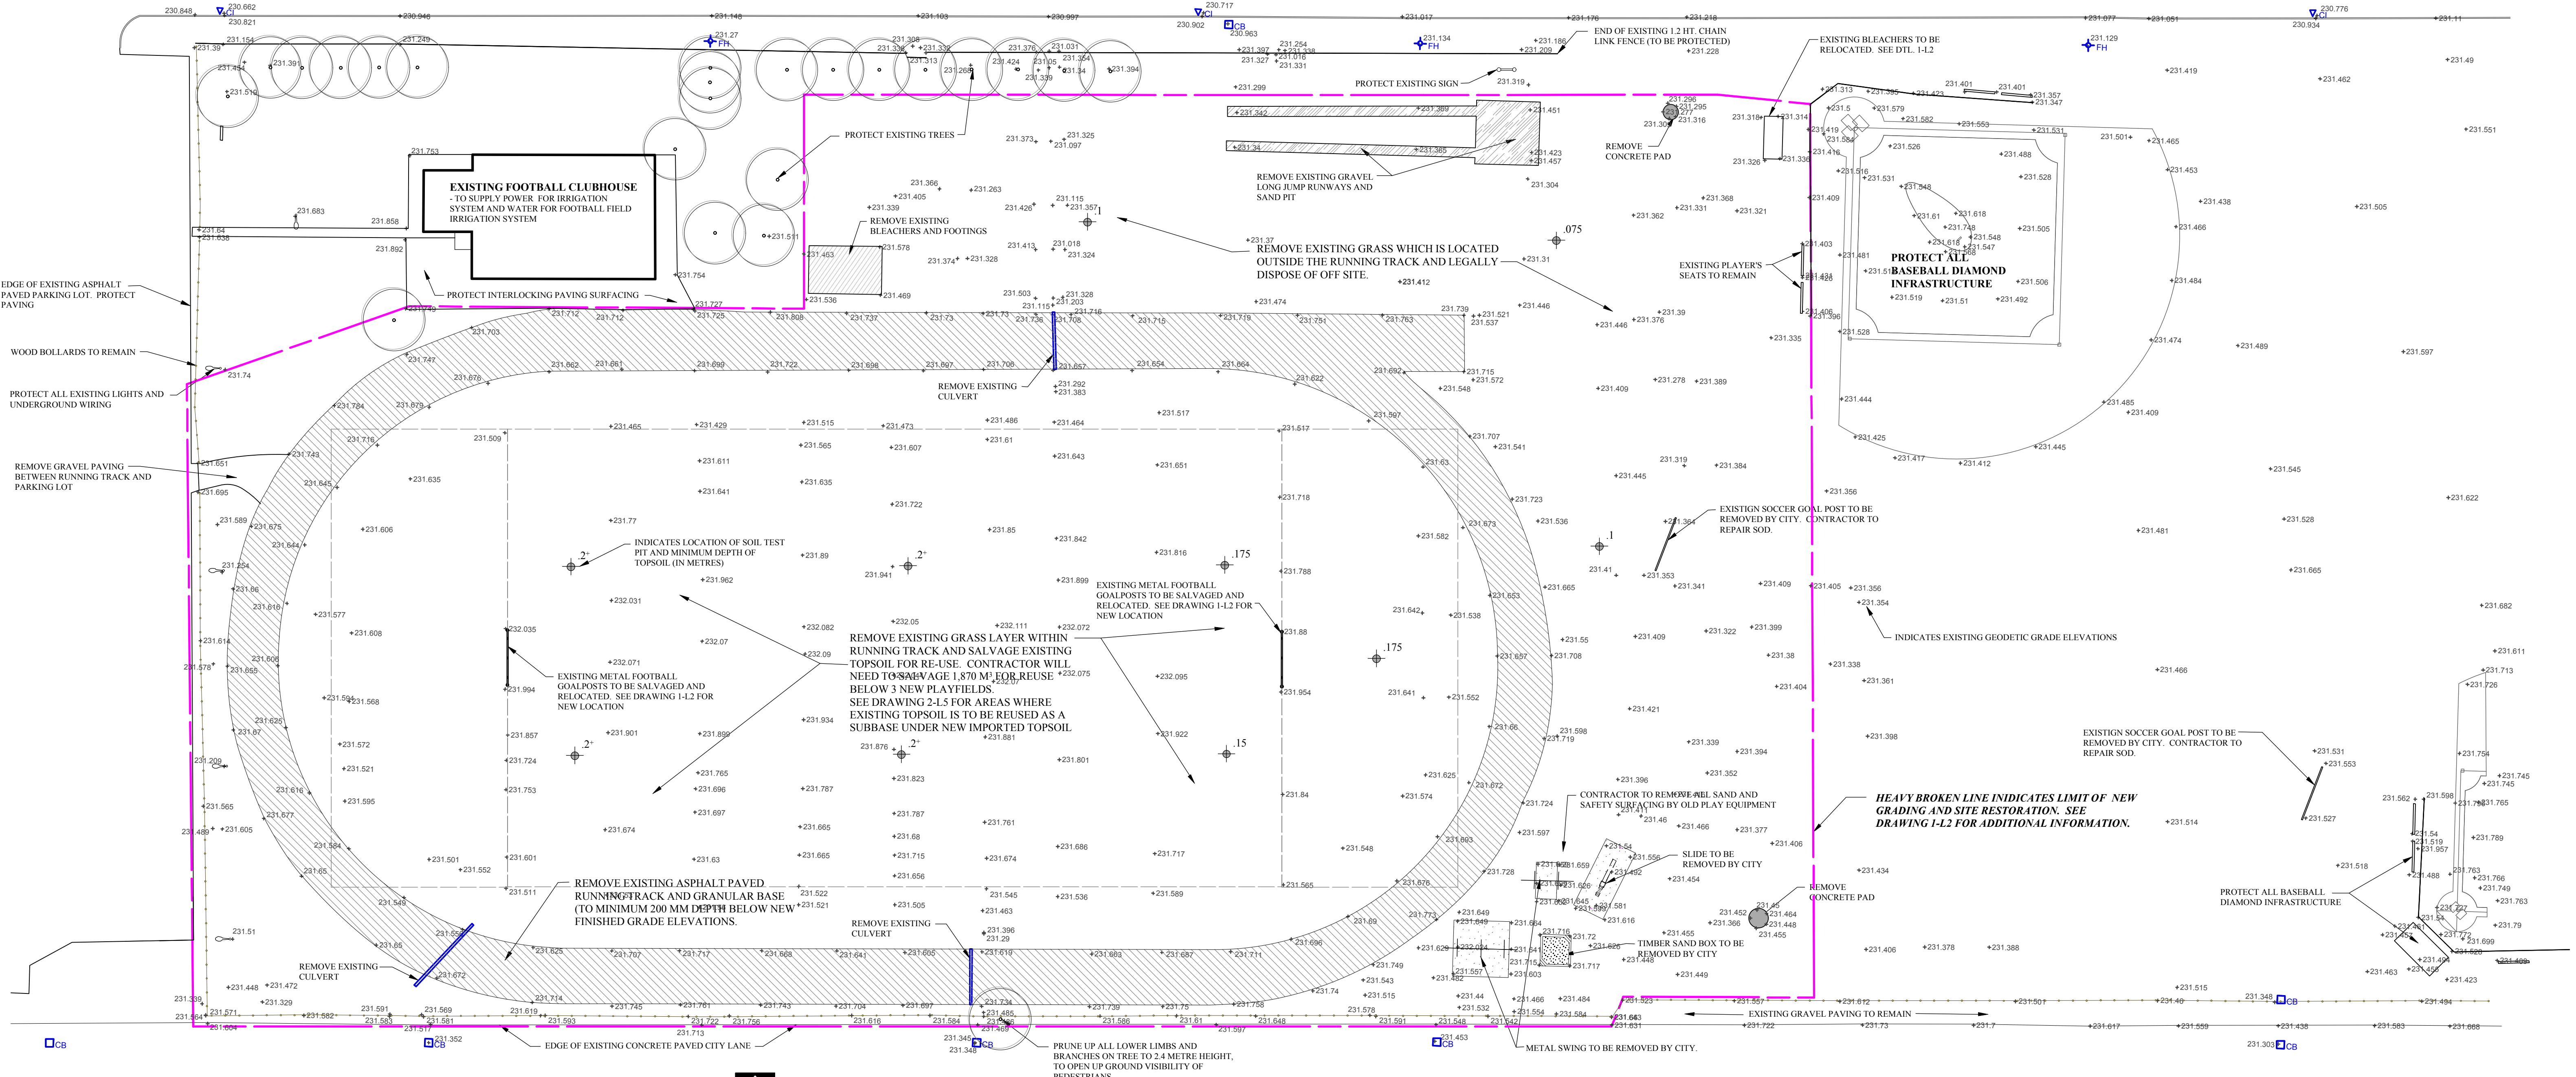

MAGINOT STREET

1
L1 EXISTING SITE AND DEMOLITION PLAN
Scale: 1:400

PROJECT TITLE Art McQuat Memorial Park for the City of Winnipeg 910 Maginot Street	NO.	REVISIONS	BY	DATE
DRAWING TITLE EXISTING SITE AND DEMOLITION PLAN	KEN RECH LANDSCAPE ARCHITECTS INC. 1480 Wellington Crescent Winnipeg Manitoba Email: kenrech@myms.net R3N 0B3 Tel(204) 489-6616			
	DRAWN BY K. Rech	SCALE 1:400	SHEET NO. L1	
	PRINT DATE July 8, 2014	DATE July 8, 2014		
	FILE NO. 14-03	REVISION 0		