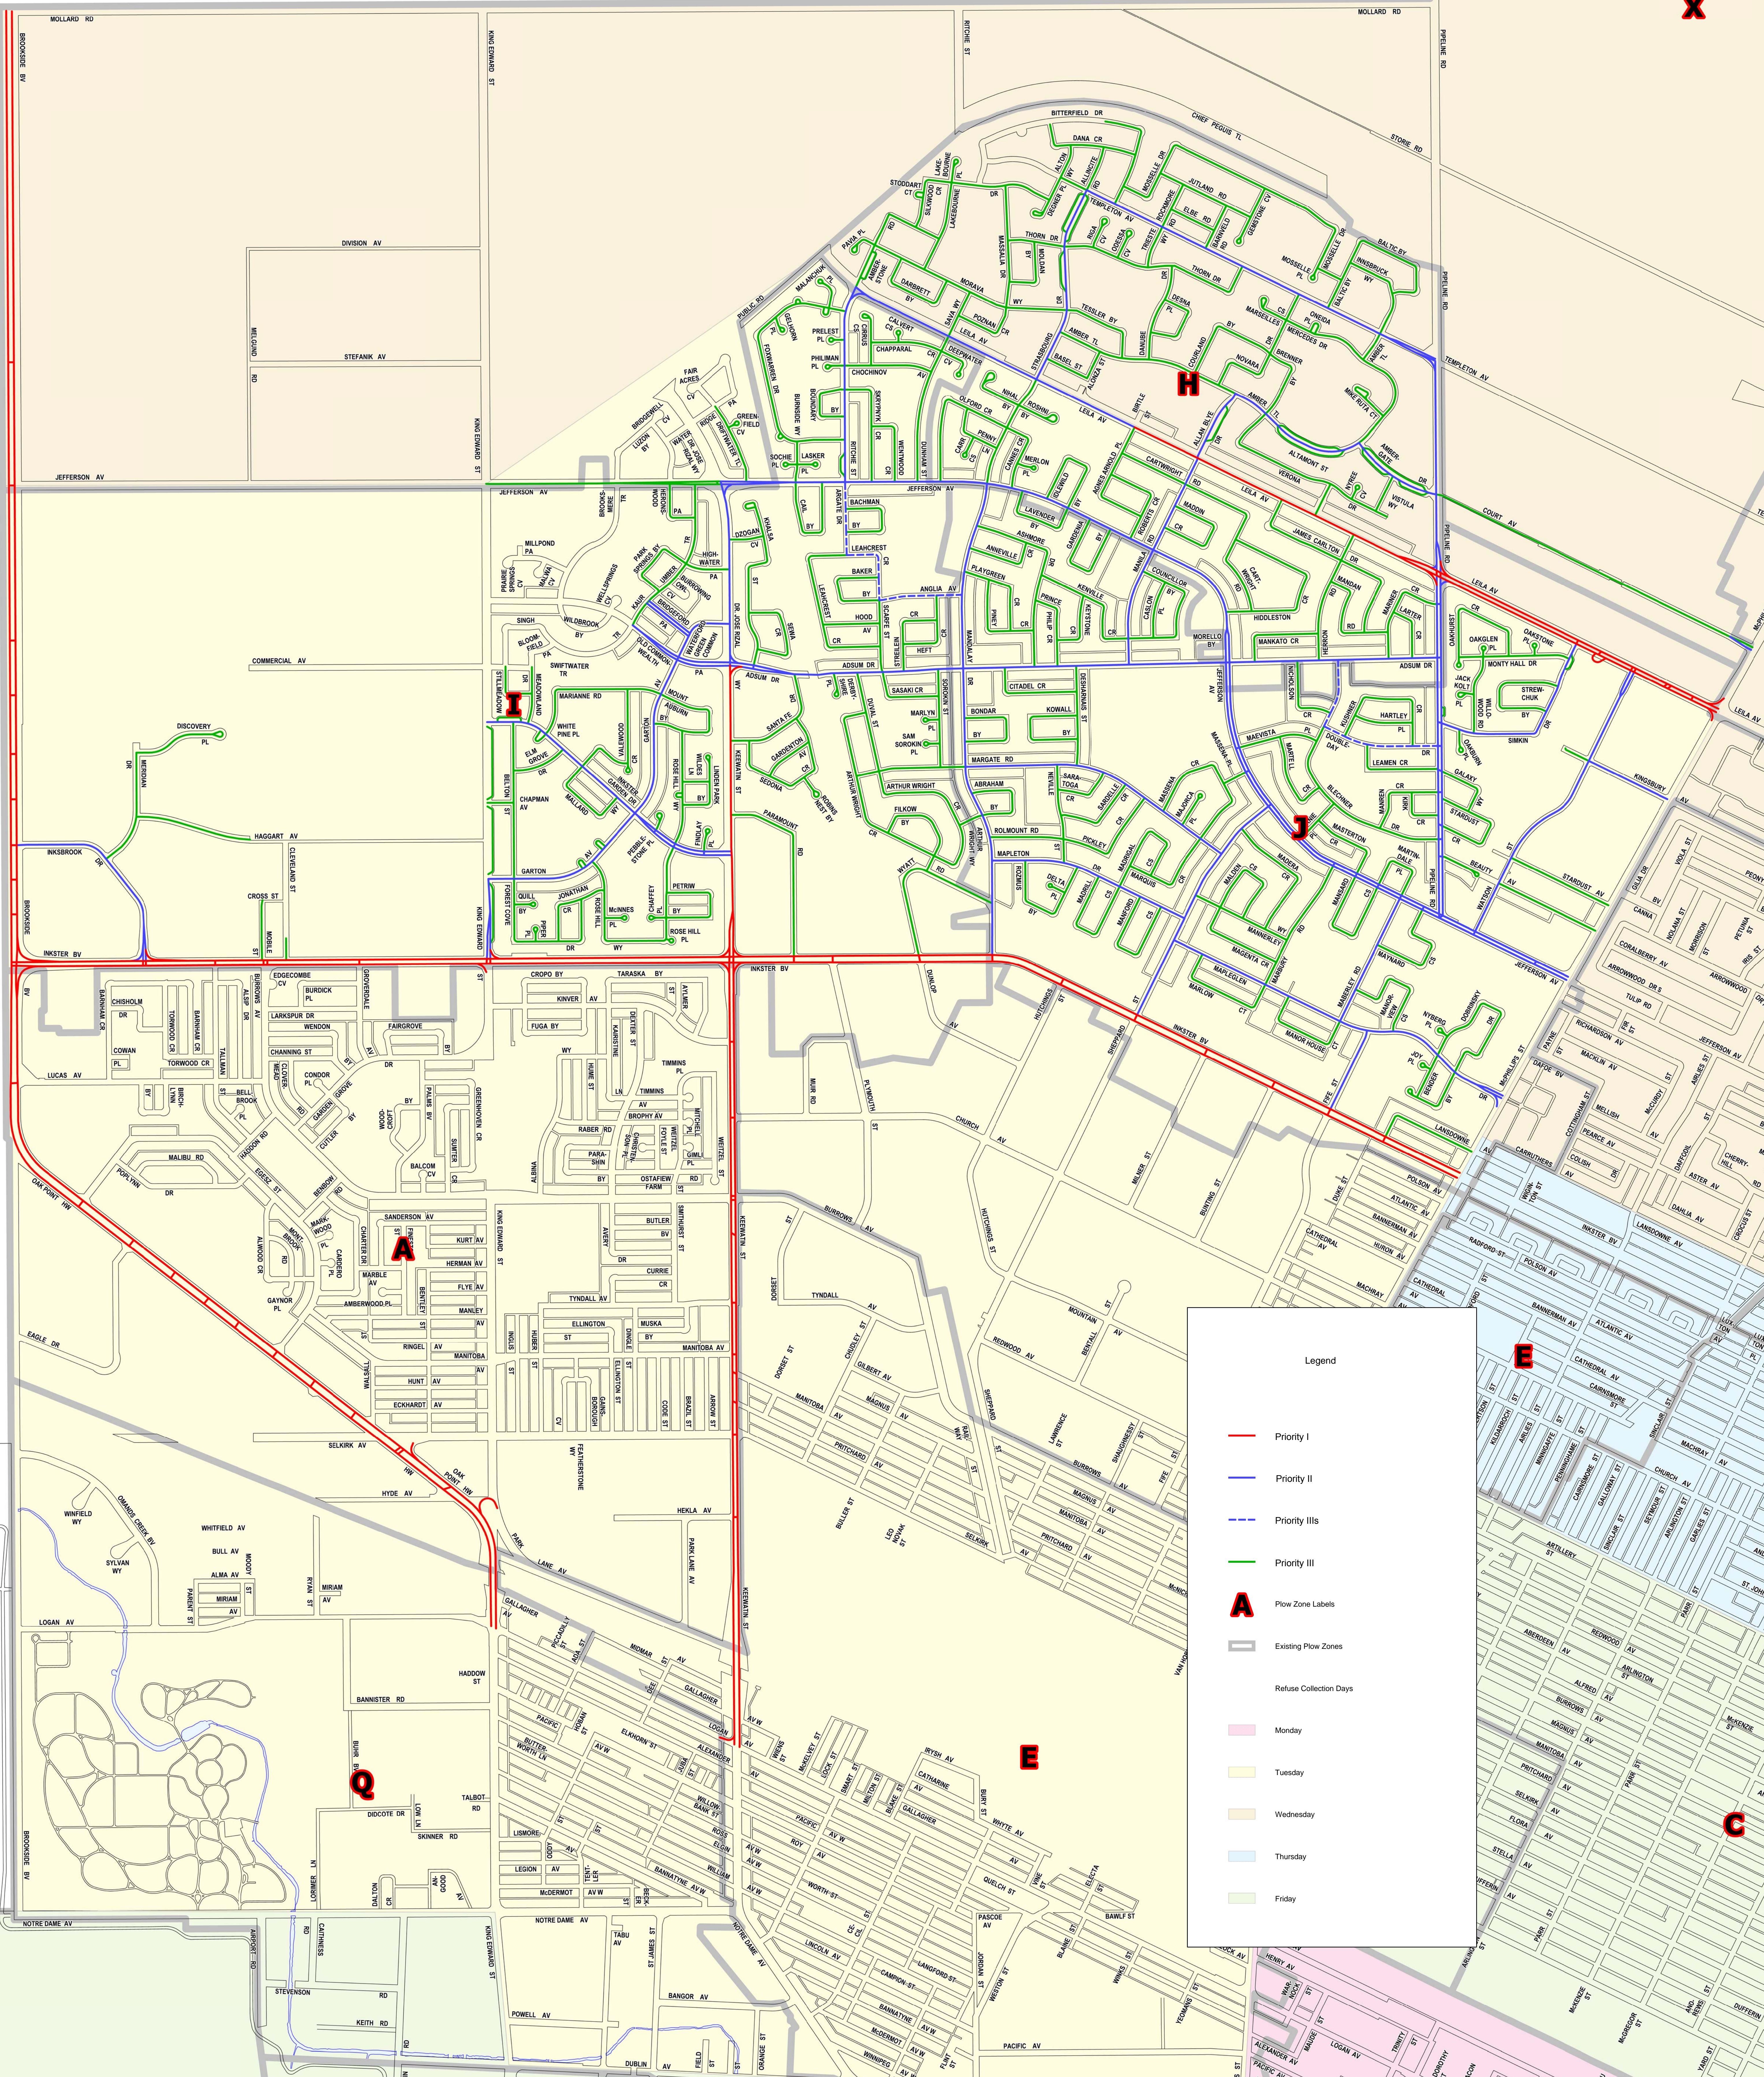

NORTH AREA (NORTH/WEST) SNOW CLEARING PRIORITY STREETS

X

Legend

- Priority I
- Priority II
- - - Priority IIIs
- Priority III
- A** Plow Zone Labels
- Existing Plow Zones
- Refuse Collection Days
- Monday
- Tuesday
- Wednesday
- Thursday
- Friday