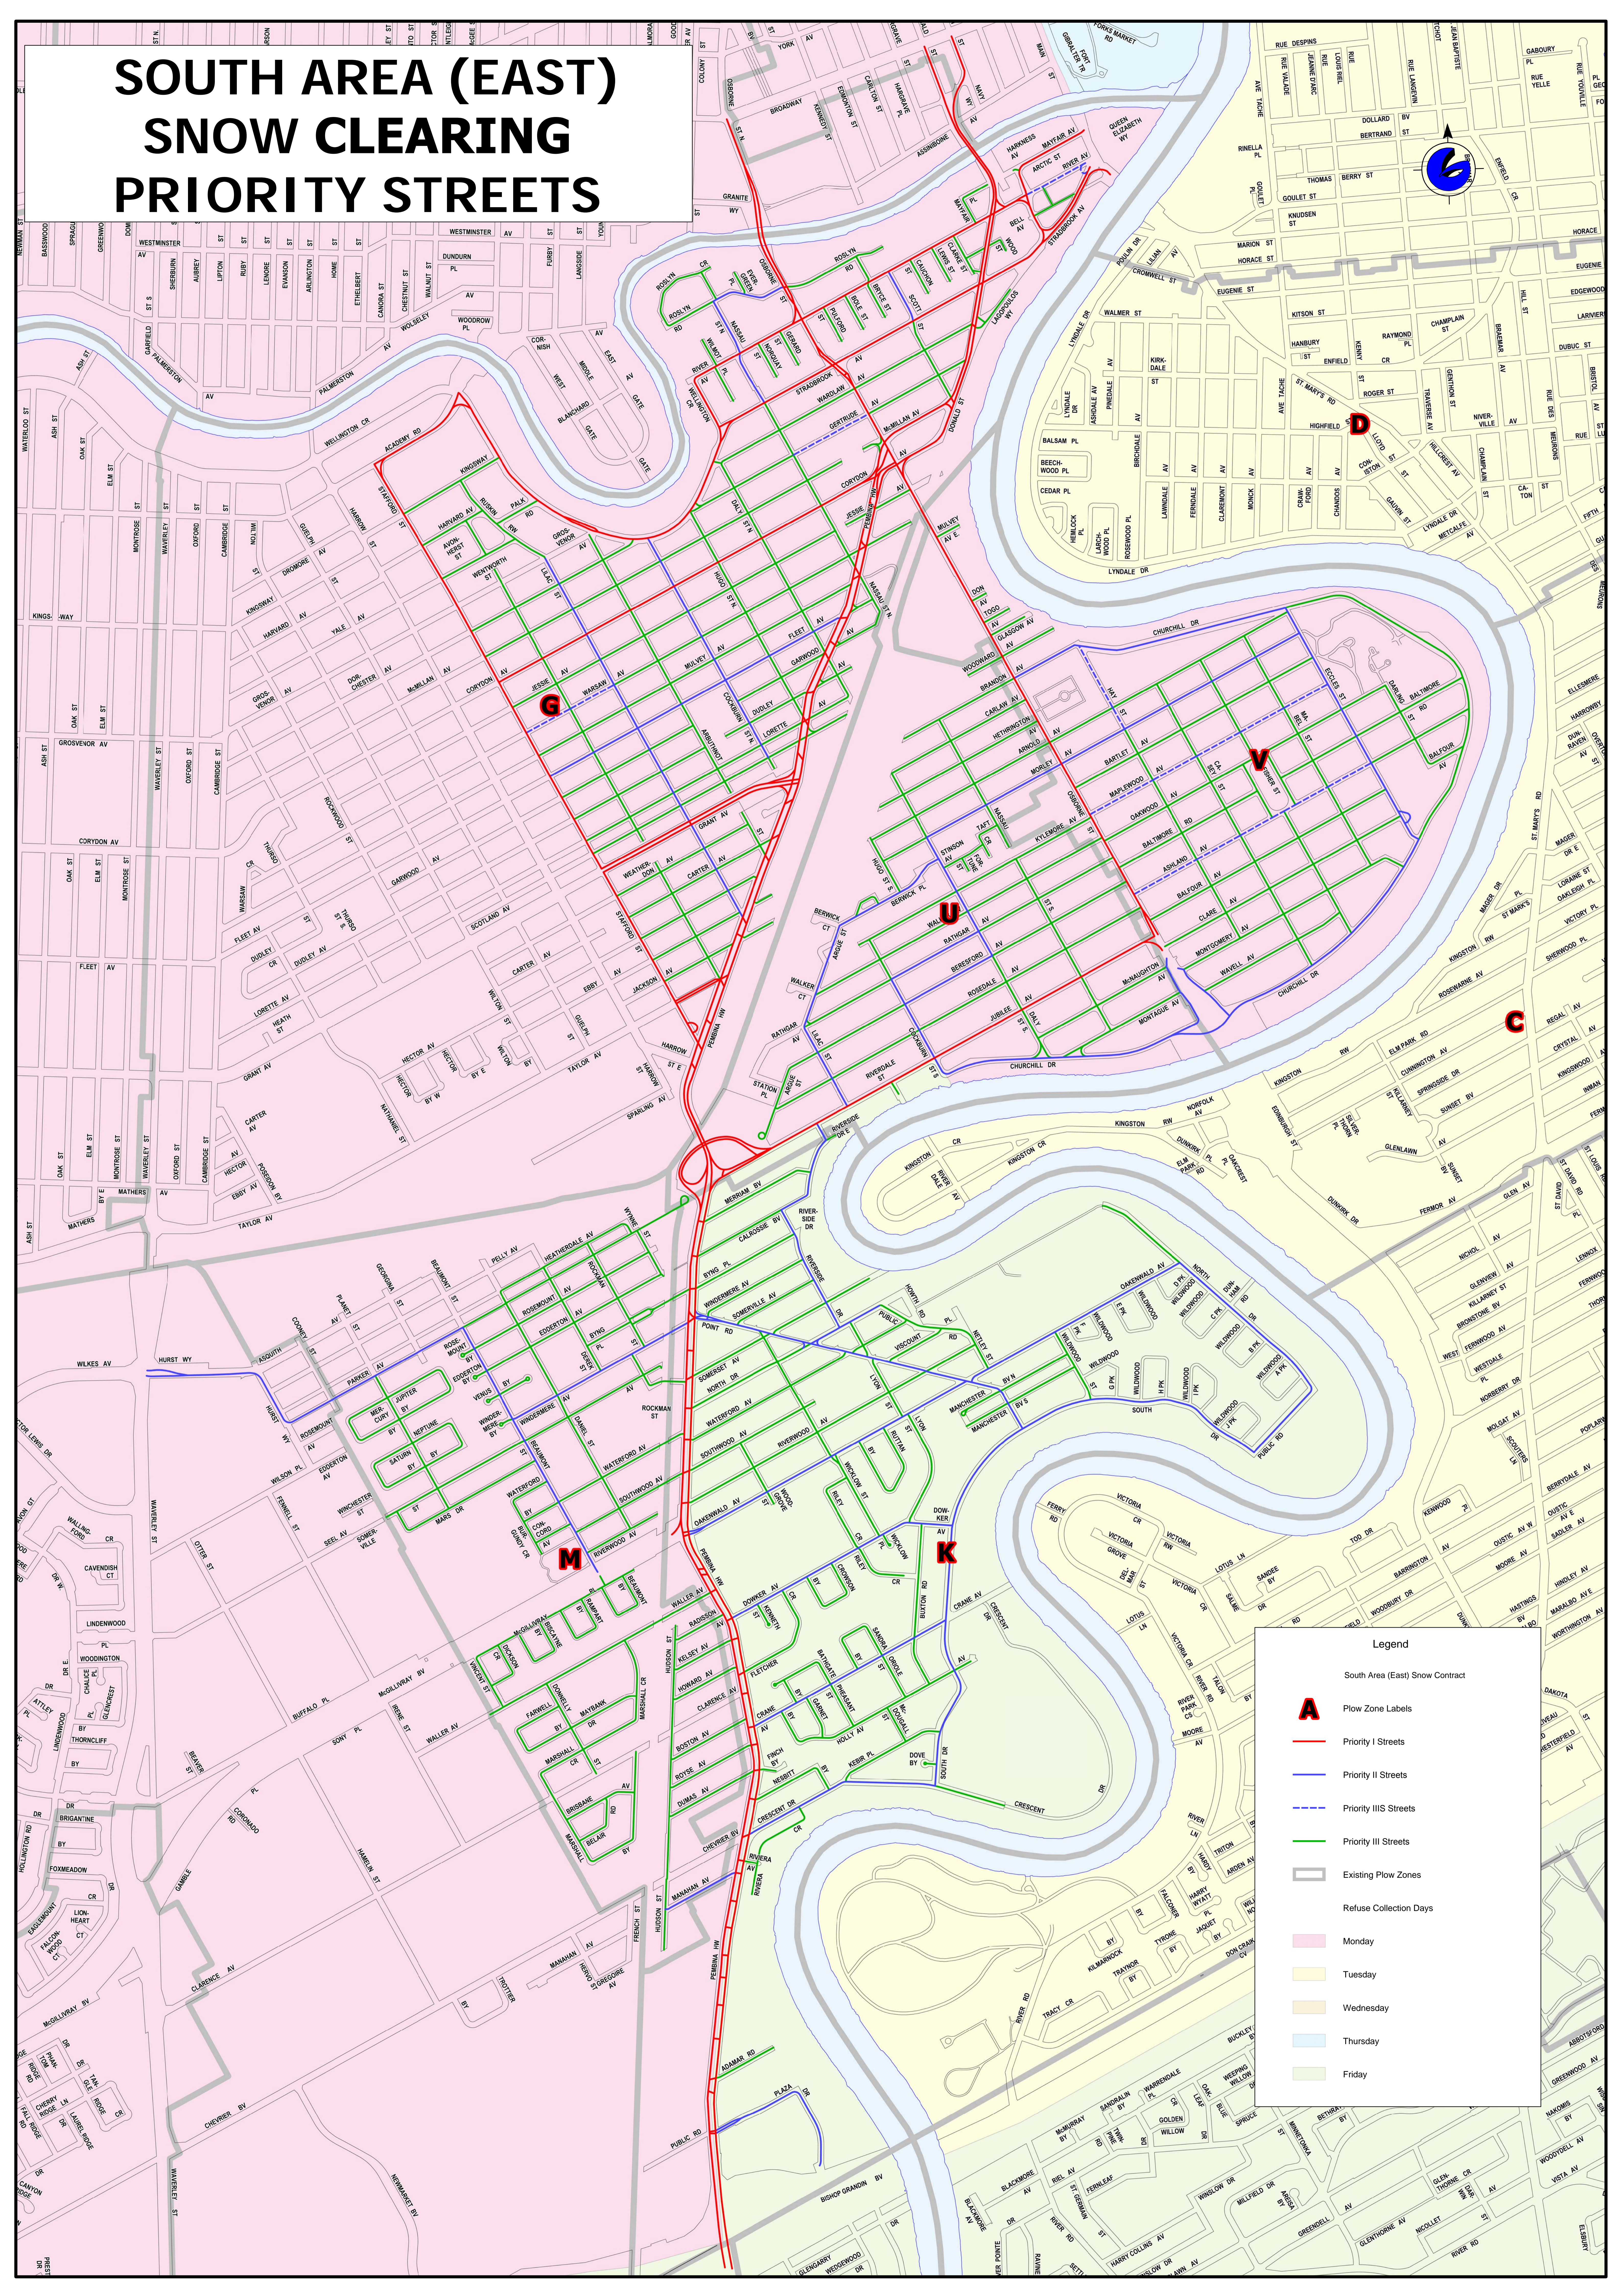

SOUTH AREA (EAST) SNOW CLEARING PRIORITY STREETS

Legend

- South Area (East) Snow Contract
- A** Plow Zone Labels
- Priority I Streets
- Priority II Streets
- Priority III S Streets
- Priority III Streets
- Existing Plow Zones
- Refuse Collection Days
- Monday
- Tuesday
- Wednesday
- Thursday
- Friday