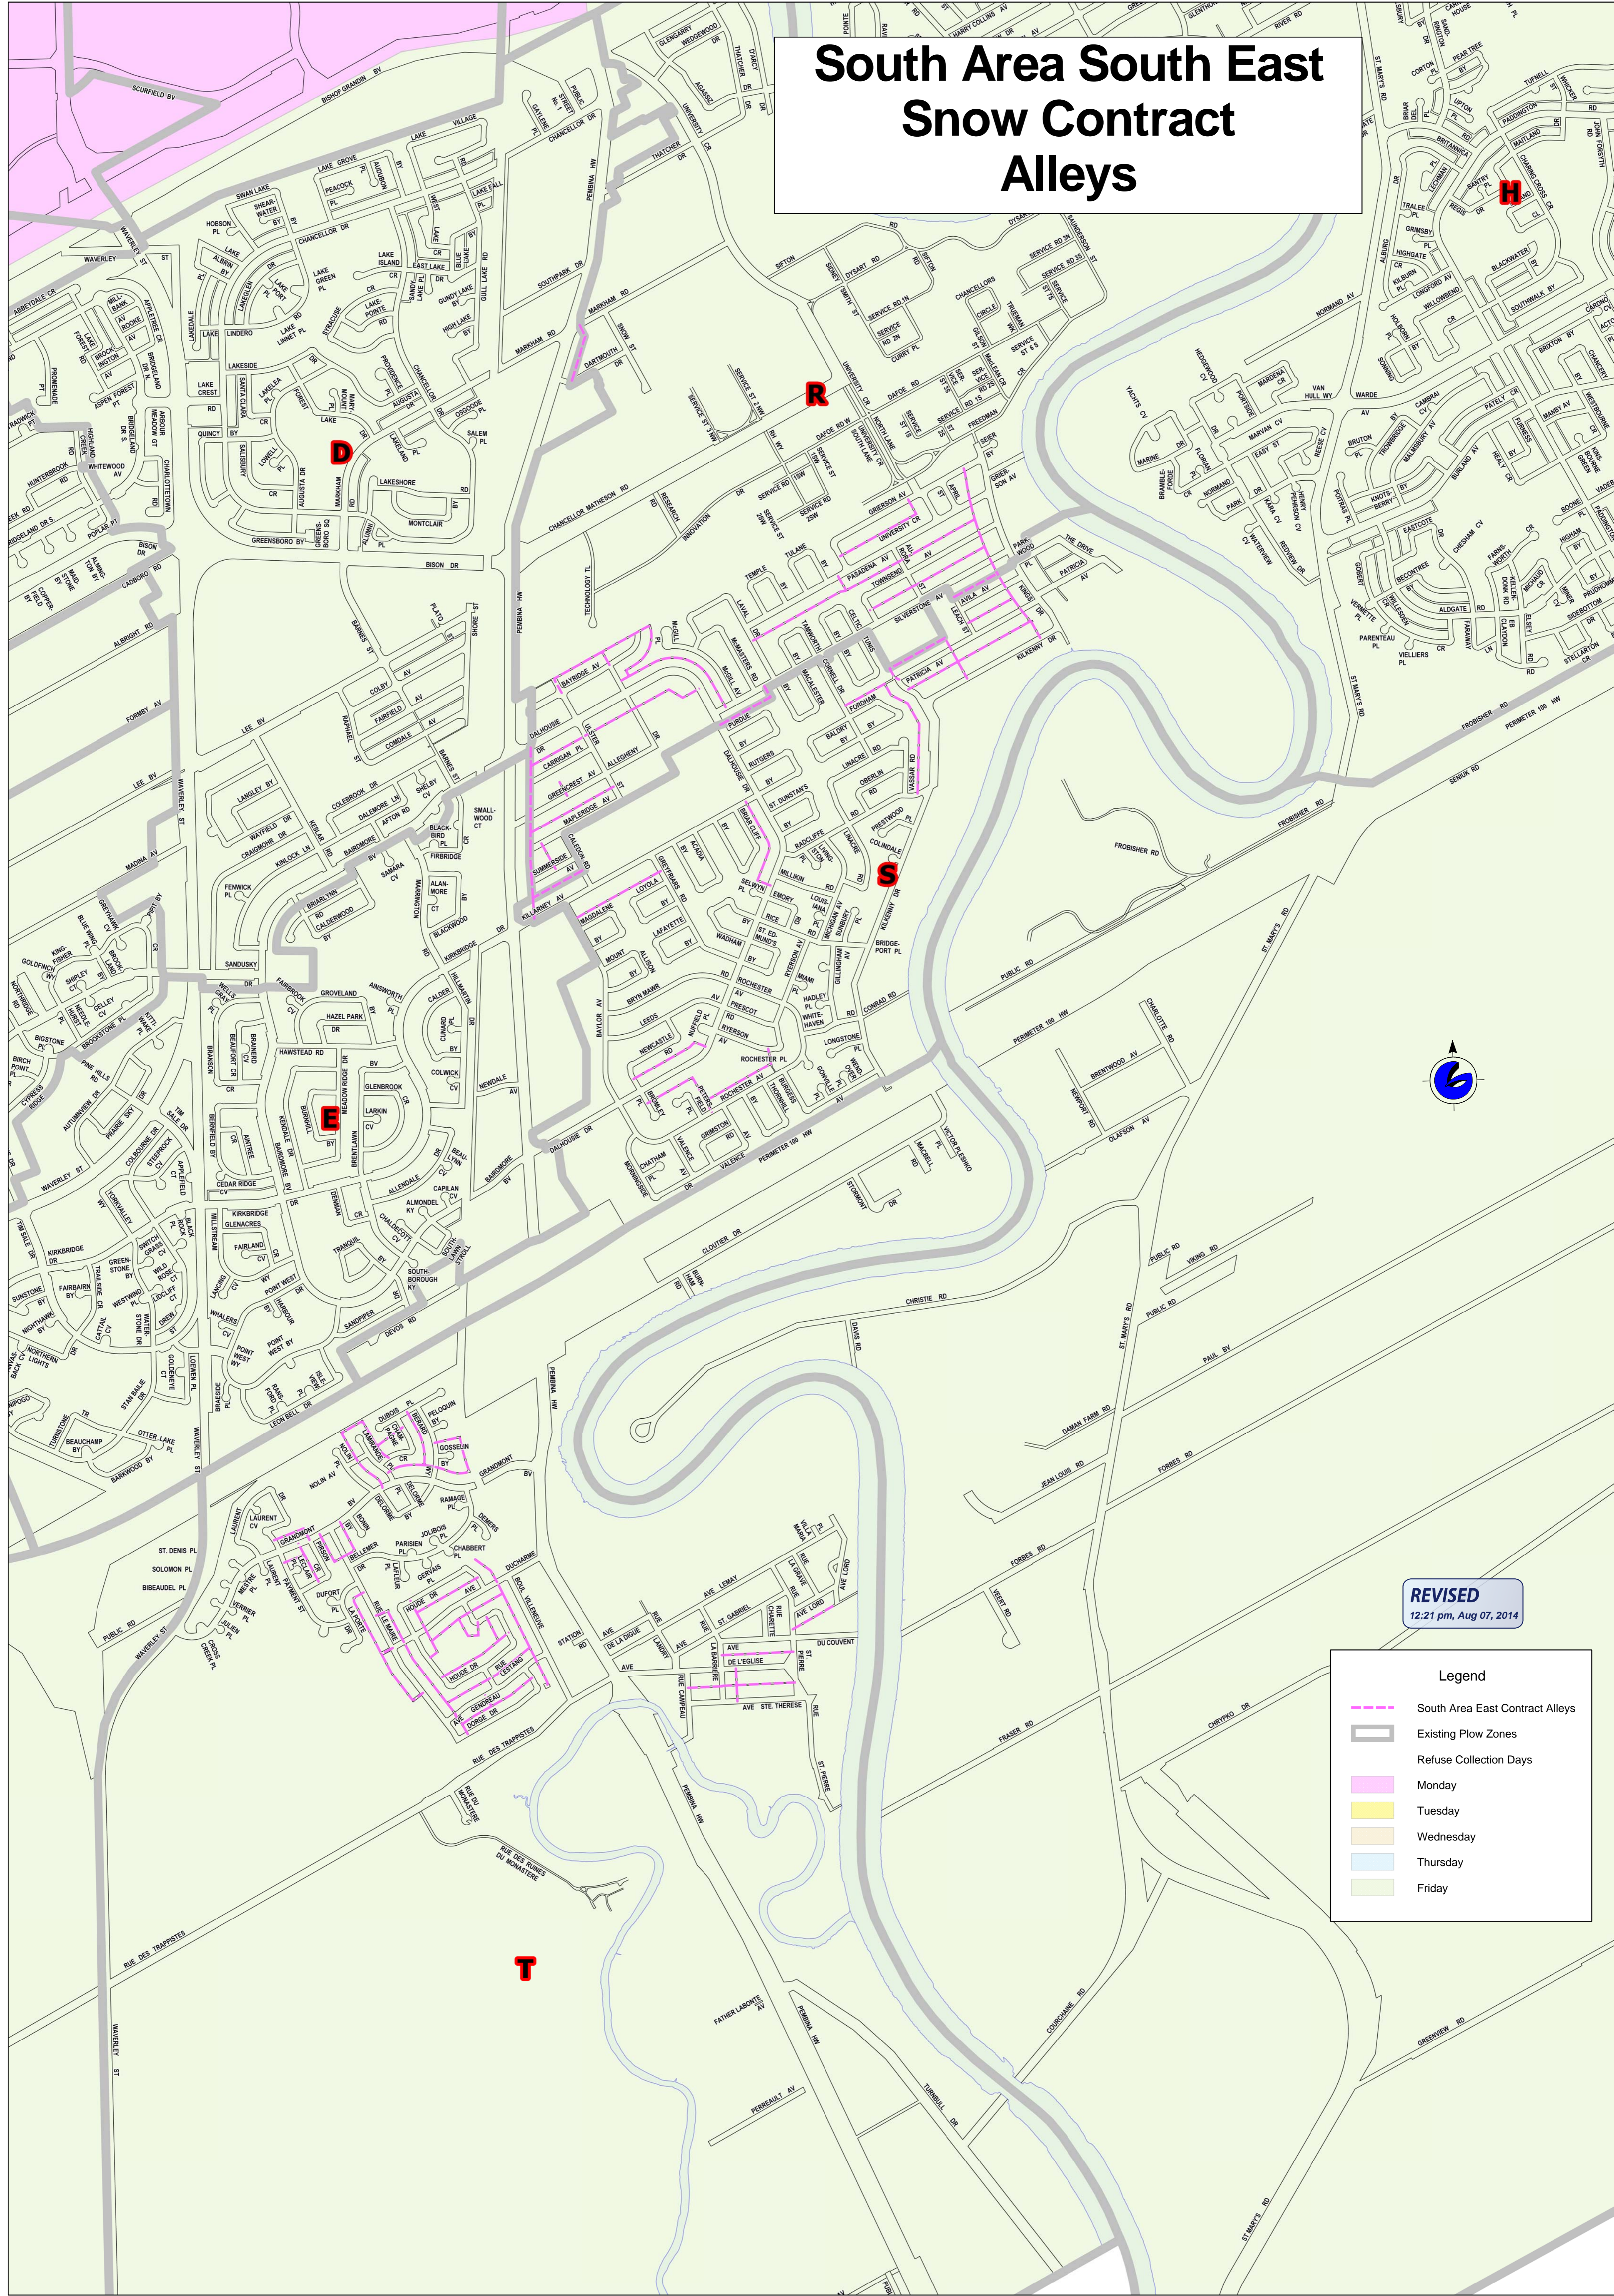

# South Area South East Snow Contract Alleys

**REVISED**  
12:21 pm, Aug 07, 2014

**Legend**

- South Area East Contract Alleys
- Existing Plow Zones
- Refuse Collection Days
- Monday
- Tuesday
- Wednesday
- Thursday
- Friday