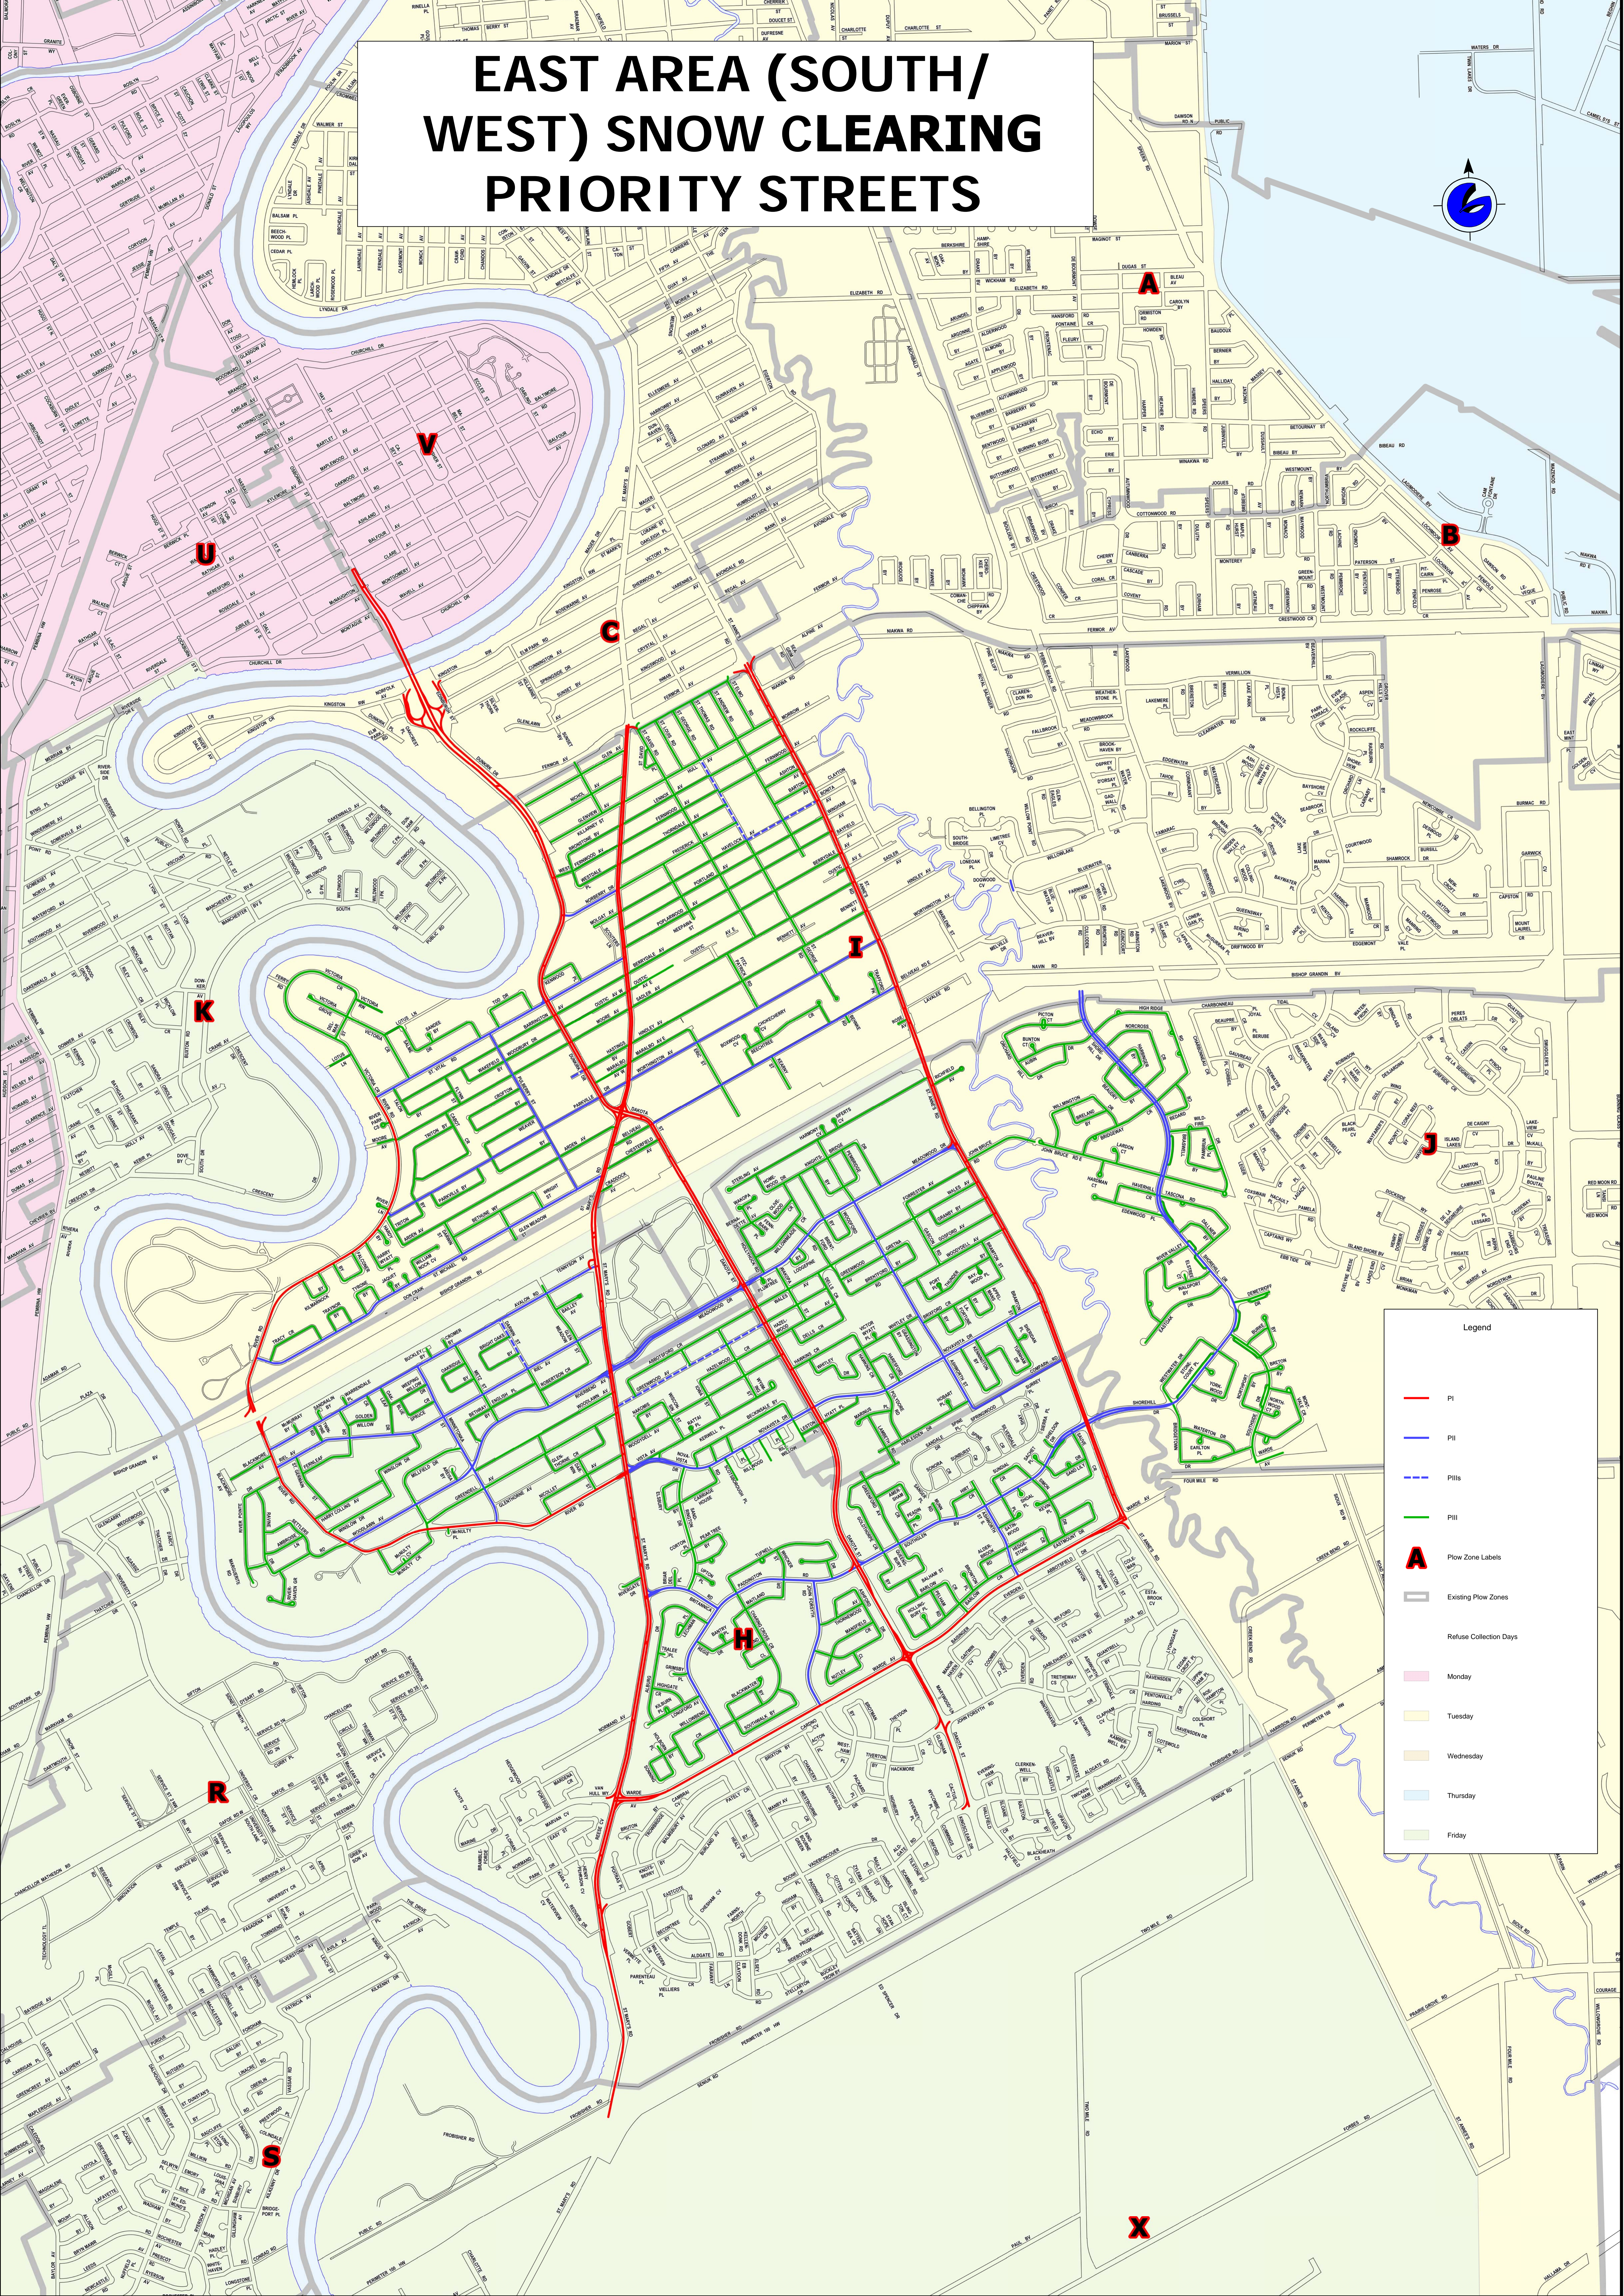

# EAST AREA (SOUTH/WEST) SNOW CLEARING PRIORITY STREETS

**Legend**

- P1
- P1
- P1
- P1
- Plow Zone Labels
- Existing Plow Zones
- Refuse Collection Days
- Monday
- Tuesday
- Wednesday
- Thursday
- Friday