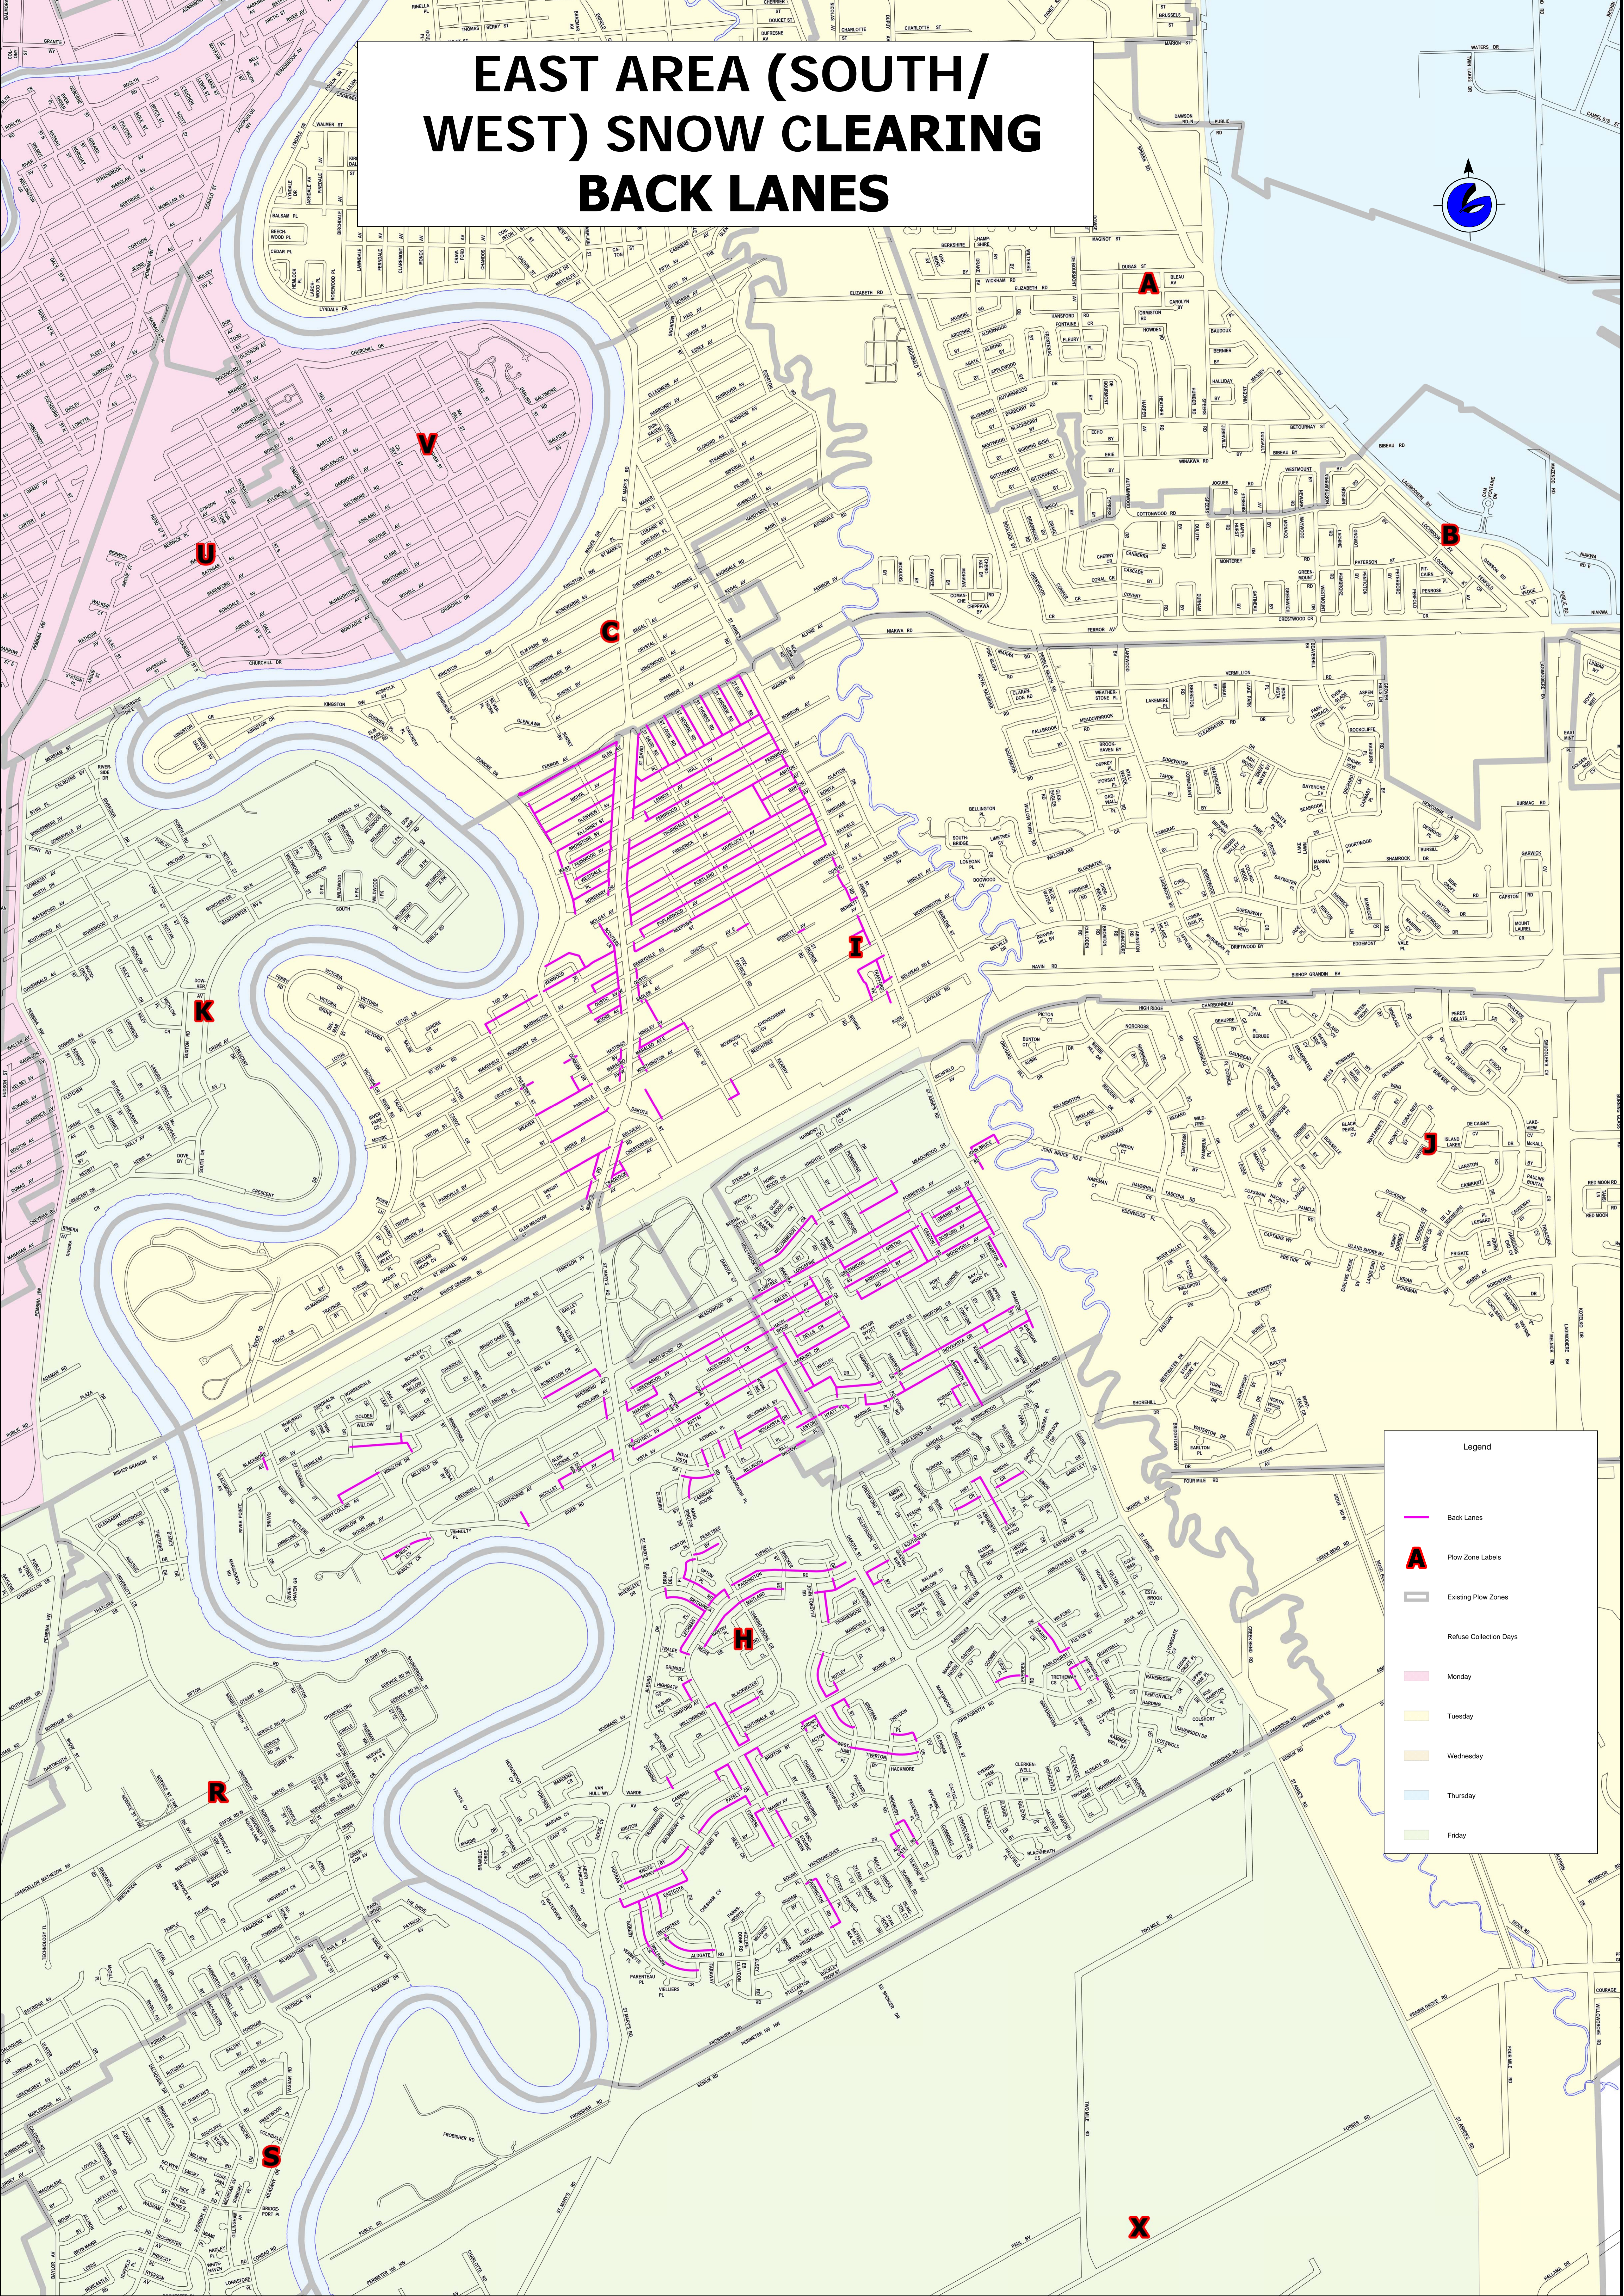

# EAST AREA (SOUTH/WEST) SNOW CLEARING BACK LANES

**Legend**

- Back Lanes
- Plow Zone Labels
- Existing Plow Zones
- Refuse Collection Days
- Monday
- Tuesday
- Wednesday
- Thursday
- Friday