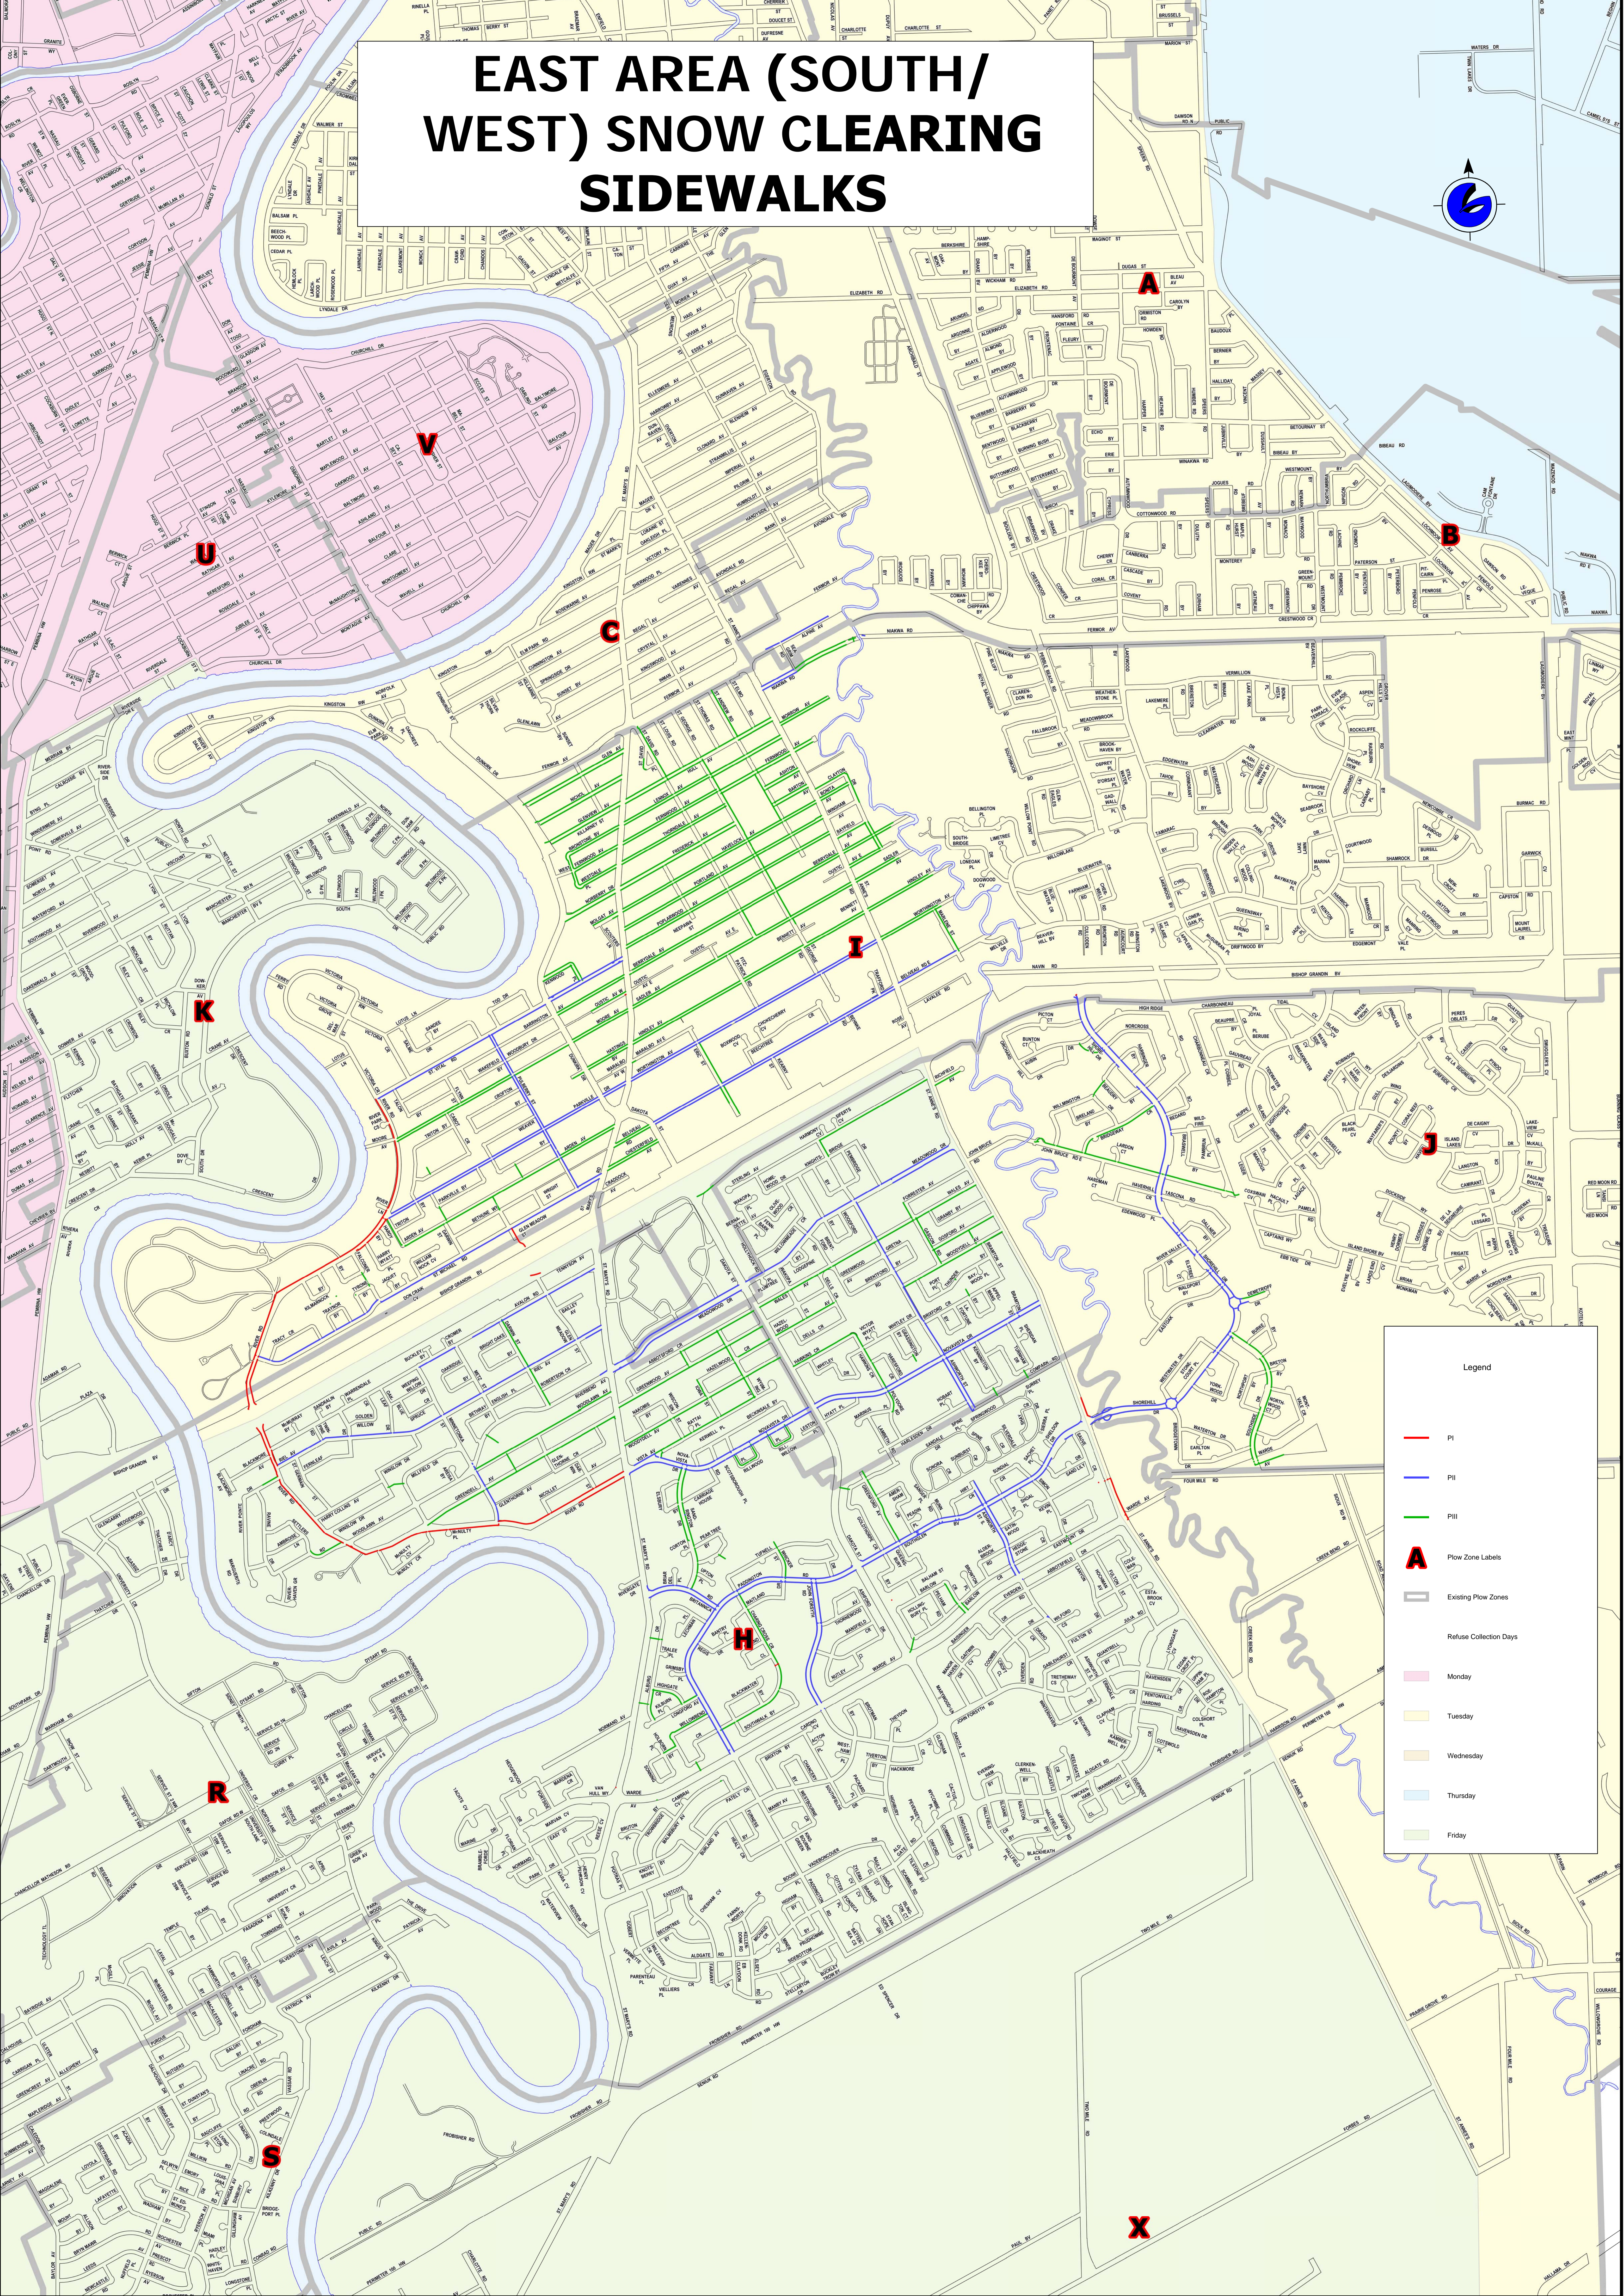

EAST AREA (SOUTH/ WEST) SNOW CLEARING SIDEWALKS

Legend

- PI (Red line)
- PII (Blue line)
- PIII (Green line)
- A** Plow Zone Labels
- Existing Plow Zones (Grey outline)
- Refuse Collection Days
- Monday (Pink)
- Tuesday (Yellow)
- Wednesday (Orange)
- Thursday (Light Blue)
- Friday (Light Green)