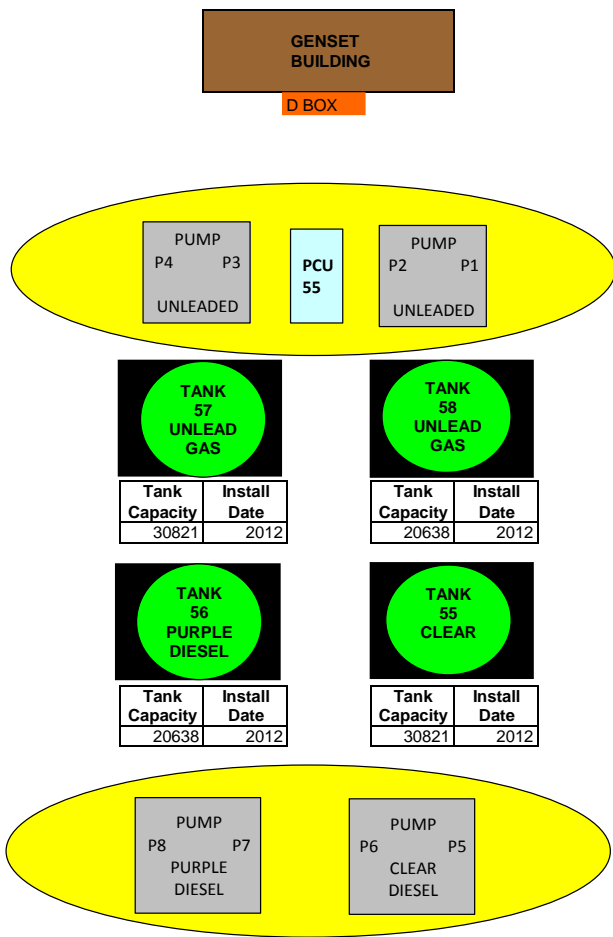

552 PLINGUET STREET
CITY OF WINNIPEG FUELING STATION

- ISLAND
- TANK
- PUMP
- PCU
- DROP BOX

PUMP P4 P3 UNLEADED	PCU 55	PUMP P2 P1 UNLEADED
---------------------------	-----------	---------------------------

**TANK
57
UNLEAD
GAS**

Tank Capacity	Install Date
30821	2012

**TANK
58
UNLEAD
GAS**

Tank Capacity	Install Date
20638	2012

**TANK
56
PURPLE
DIESEL**

Tank Capacity	Install Date
20638	2012

**TANK
55
CLEAR
DIESEL**

Tank Capacity	Install Date
30821	2012

PUMP
P8 P7
PURPLE
DIESEL

PUMP
P6 P5
CLEAR
DIESEL

PLINGUET STREET
