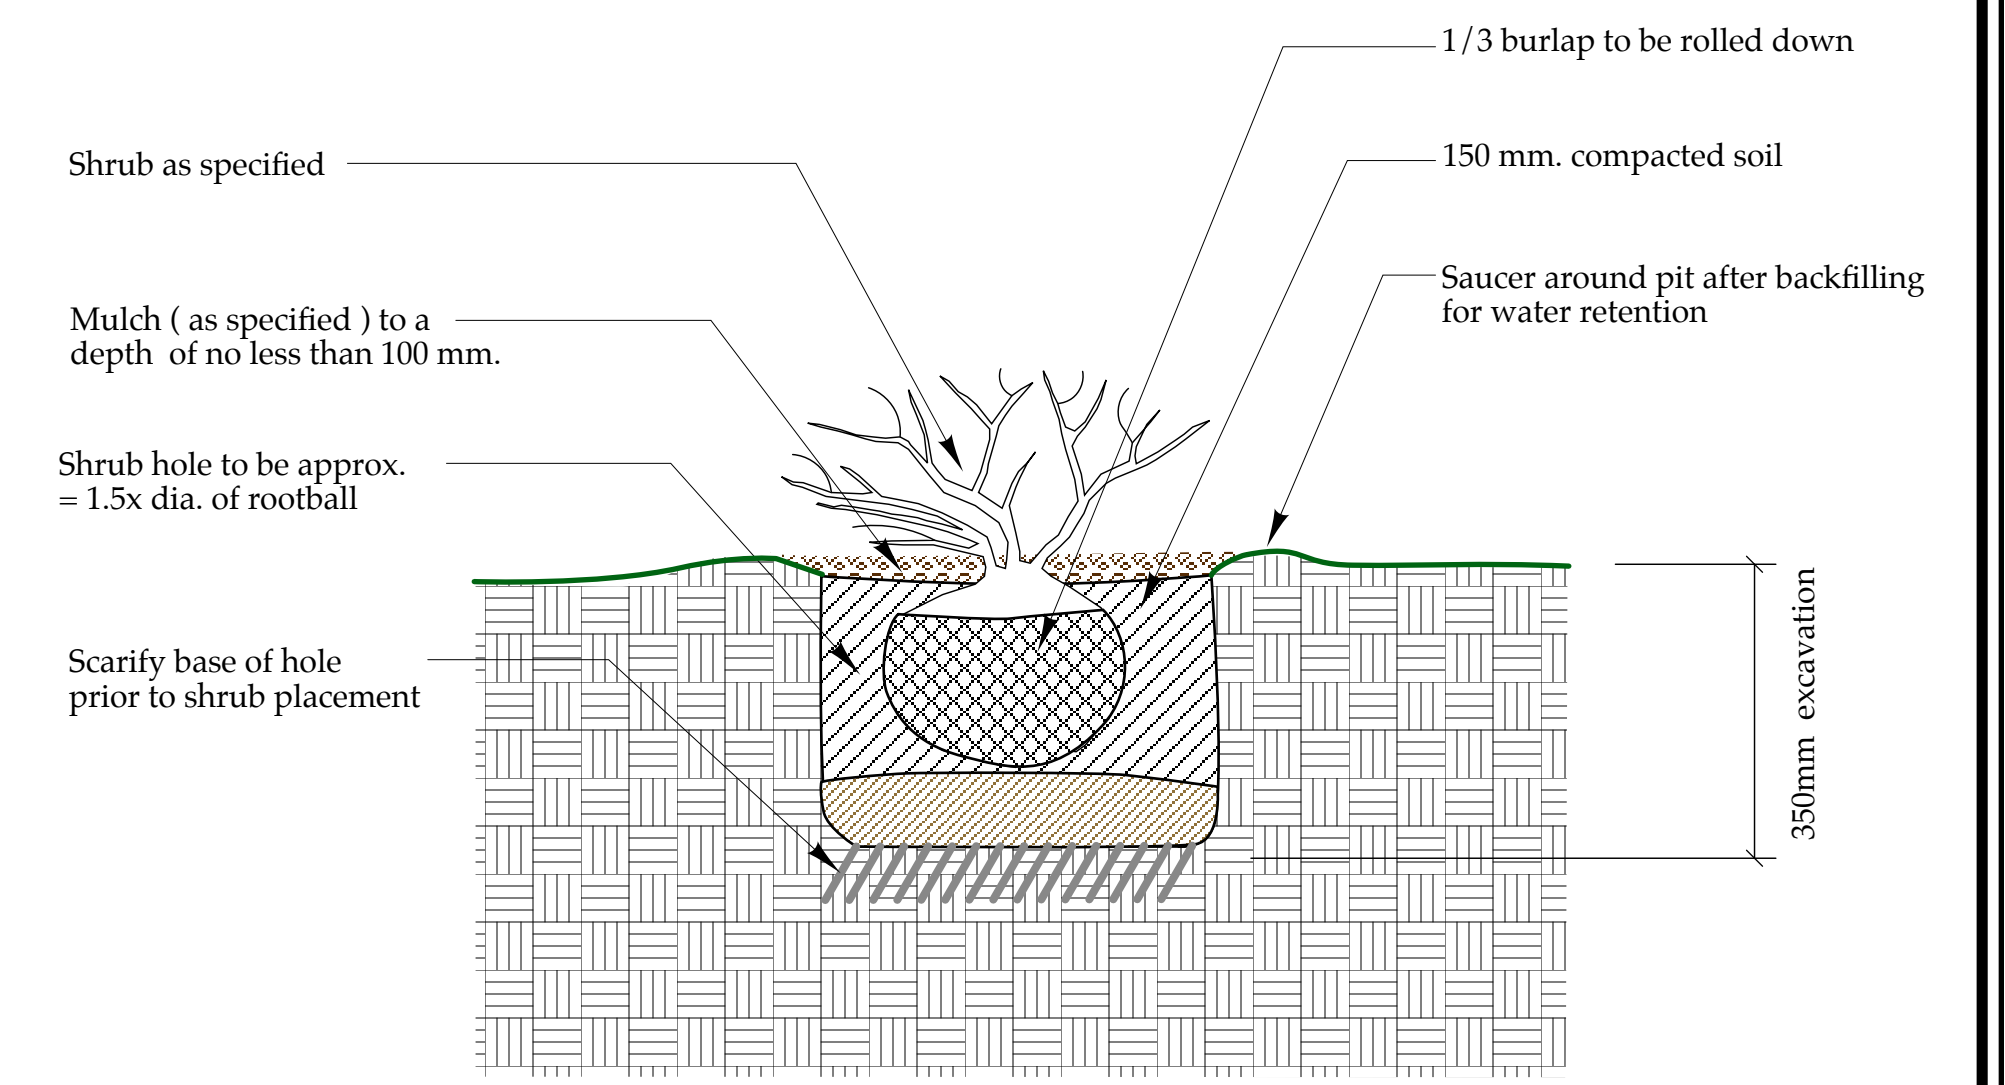

2 Typical Planting Bed Detail Section
Scale: NTS

Plant Material List		Quantity
Switch Grass	<i>Panicum virgatum</i>	3
Karl Foerster Reed Grass	<i>Calamagrostis x acutiflora 'Karl Foerster'</i>	5
Rocket City Daylily	<i>Hemerocallis 'Rocket City'</i>	5
Purple Emperor Stonecrop	<i>Sedum 'Purple Emperor'</i>	38
Silver Frost Artemesia	<i>Artemisia ludoviciana 'Silver Frost'</i>	13

3 Shrub Planting Detail Section
Scale: NTS

1 Planting Bed Layout
Scale: 1:12