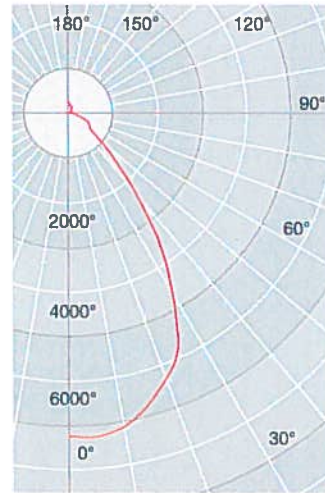

### PHYSICAL DIMENSIONS

**delviro energy inc.**

## PHOTOMETRICS

ZoomLight 70W

ACROSS ———  
45 - - - - -  
ALONG - - - - -

ZoomLight 90W

ACROSS ———  
45 - - - - -  
ALONG - - - - -