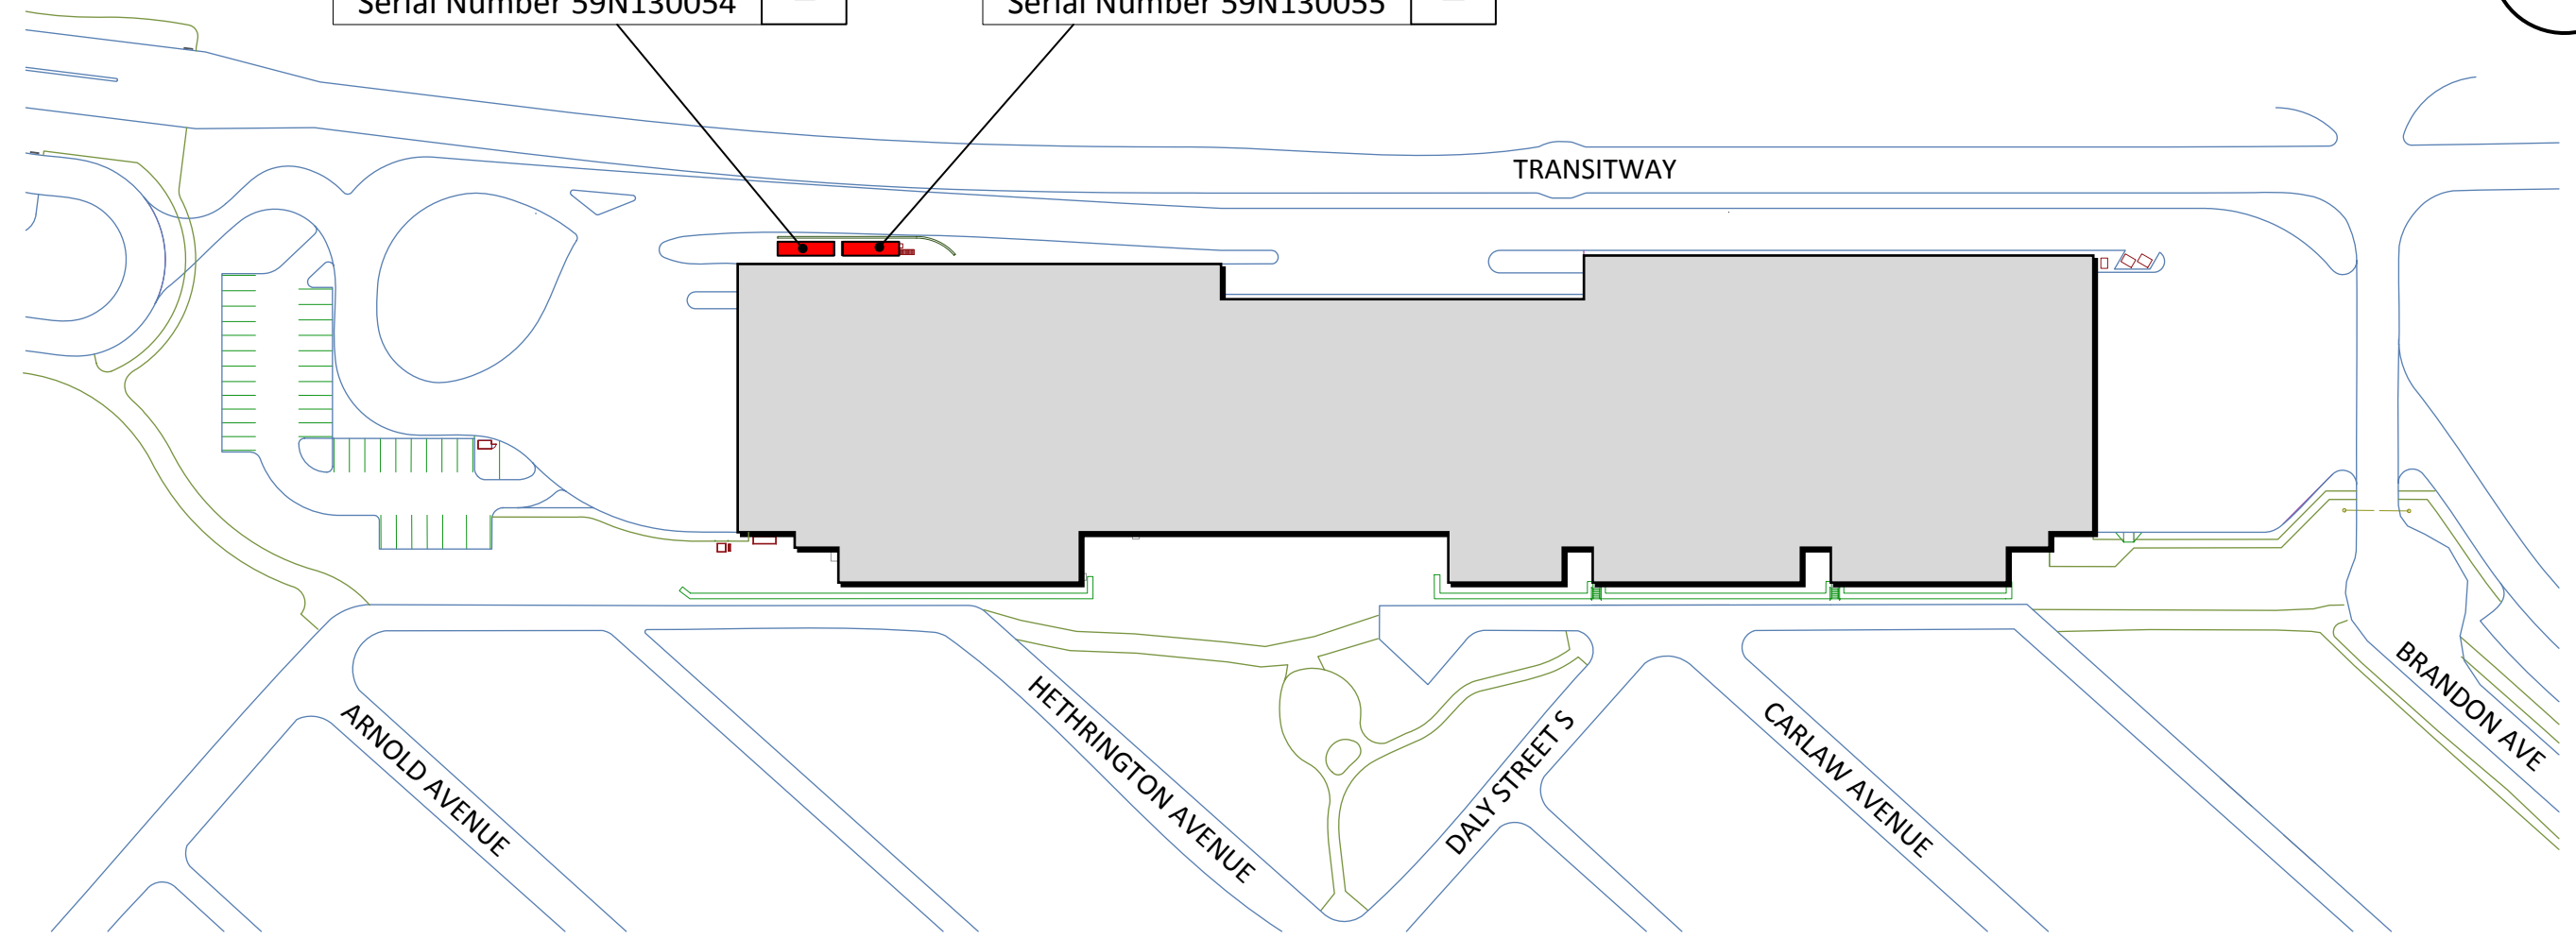

49,200 litre
Serial Number 59N130054 **1**

49,200 litre
Serial Number 59N130055 **2**

LEGEND

SCALE	N.T.S.
DRAWN BY	TVD
DATE	2015.10.22

CATEGORY	600 Brandon Avenue SITE PLAN VIEW	
DRAWING TITLE	913-2015_Drawing_0001_R0 SITE PLAN	
DRAWING NO.		
SHEET NO.	1 of 1	