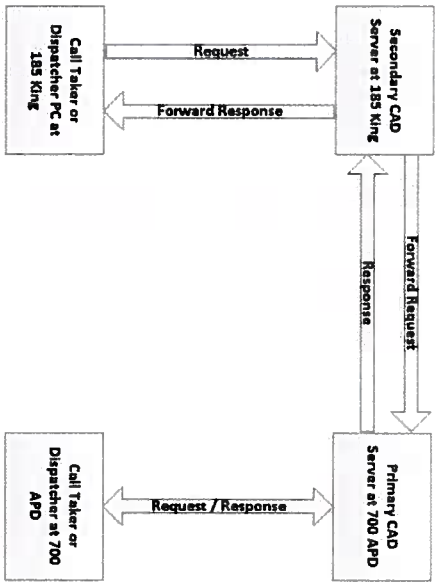

**WFPS Current State System Map**  
v0.6

**LEGEND**

- ↔ Bi-directional arrow = reads from DB and writes to DB
- Single-directional arrow = reads from the DB or writes to DB

Figure 1: System Overview Diagram

Figure 3: System Data Flow Diagram

Description	Size	Sheet	Version	Drawn	Date	By
CAD Revision Row	1gl	2 / 2	0.02	Alfred	2015/09/01	L.U