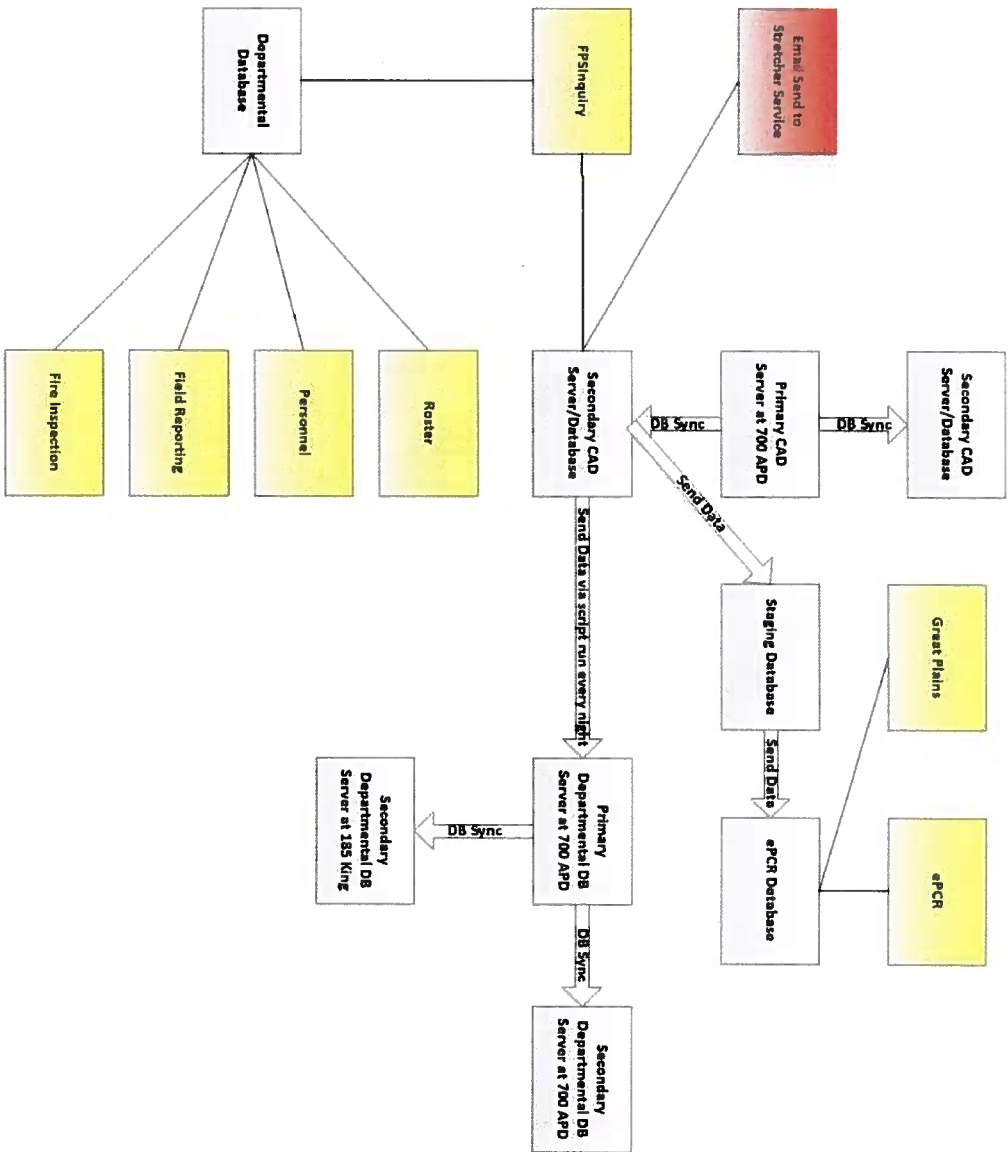

**WFPS Current State System Map**  
v0.6

**LEGEND**

- ↔ Bi-directional arrow = reads from DB and writes to DB
- Single-directional arrow = reads from the DB or writes to DB

Figure 1: System Overview Diagram

Figure 3: System Data Flow Diagram

Description	Size	Sheet	Version	Drawn	Date	By
CAD Revision Row	1gl	2 / 2	0.02	Alfred	2015/09/01	L.U