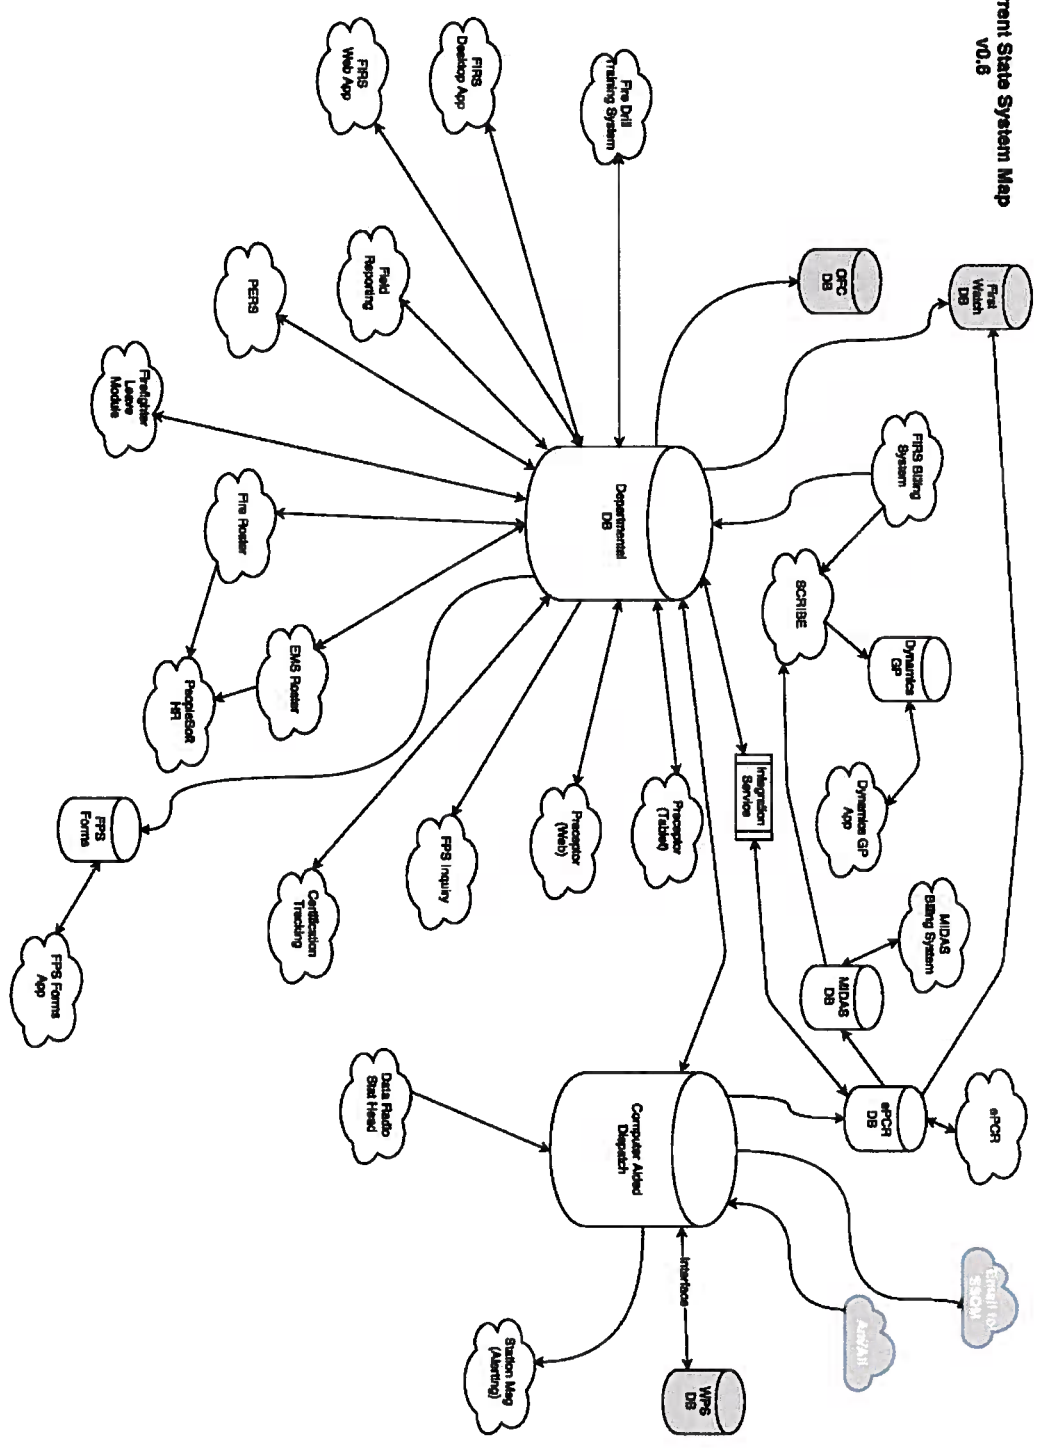

**WFPS Current State System Map**  
v0.6

**LEGEND**

- ↔ Bi-directional arrow = reads from DB and writes to DB
- Single-directional arrow = reads from the DB or writes to DB

Figure 1: System Overview Diagram

Figure 3: System Data Flow Diagram

Description	Size	Sheet	Version	Drawn	Date	By
CAD Revision Row	1gl	2 / 2	0.02	Alfred	2015/09/01	L.U