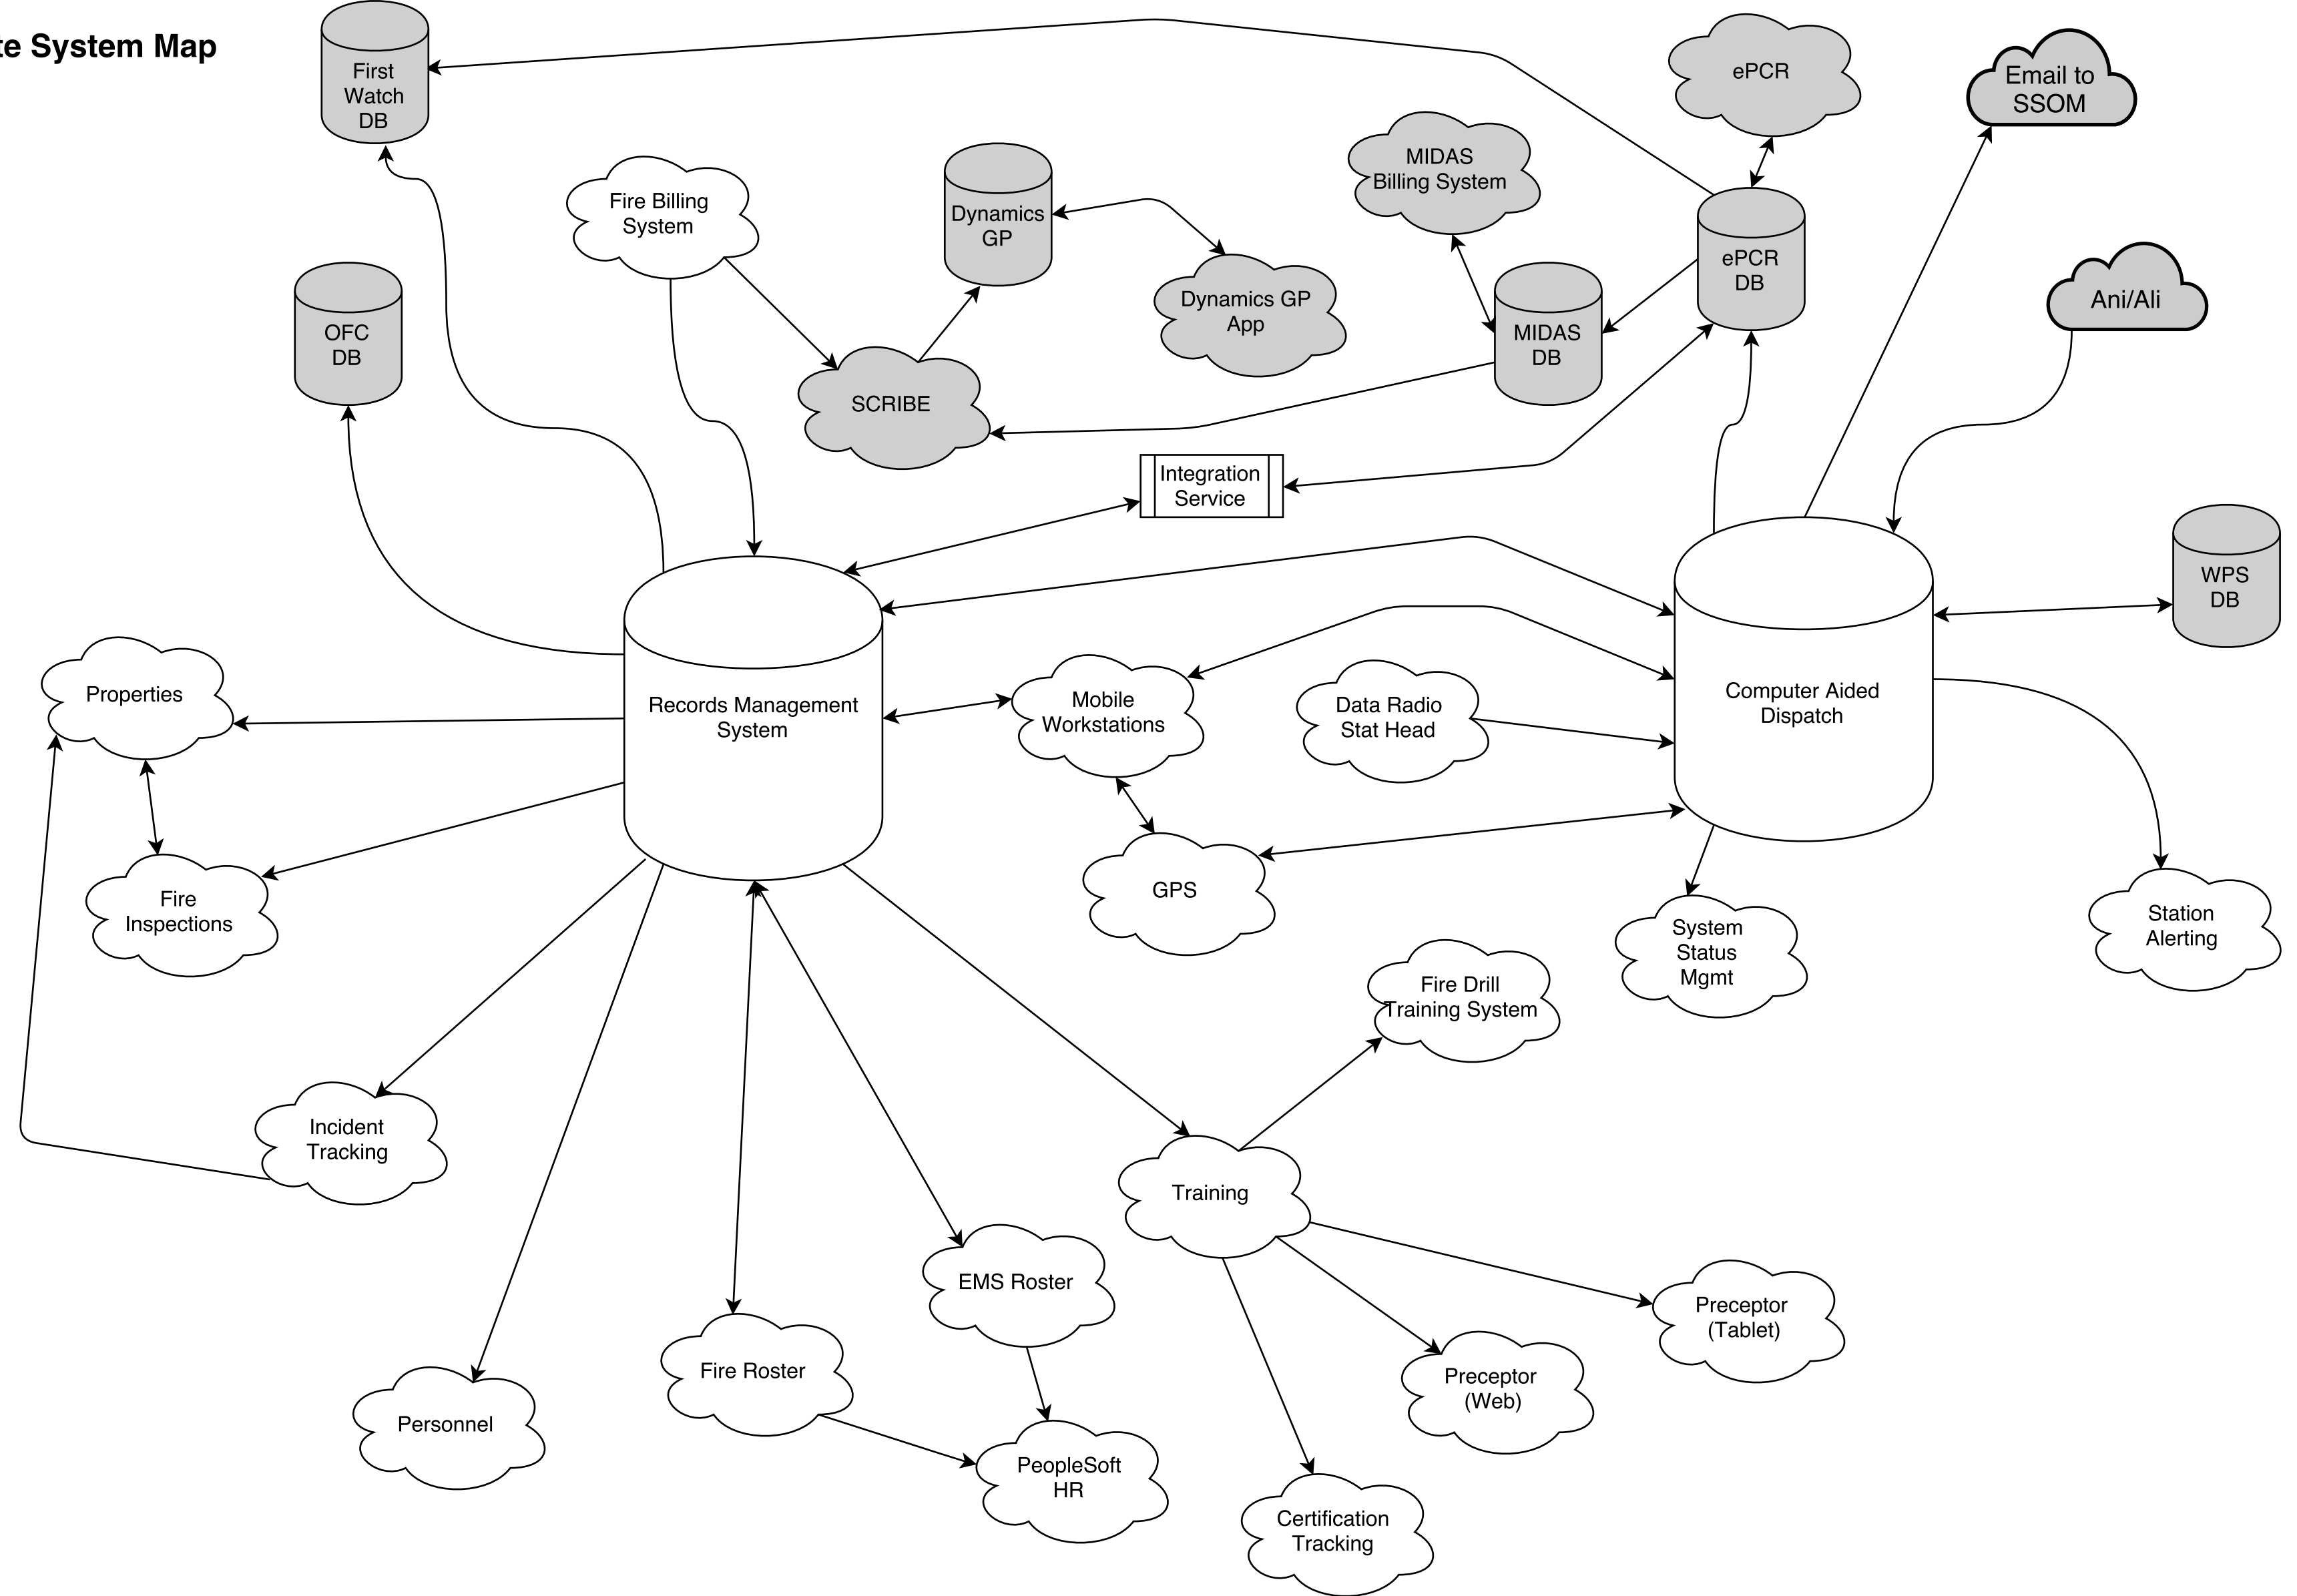

WFPS Future State System Map
v0.1

LEGEND

-  Bi-directional arrow = reads from DB and writes to DB
-  Single-directional arrow = reads from the DB or writes to DB
-  Items in grey are external systems or databases outside of the scope