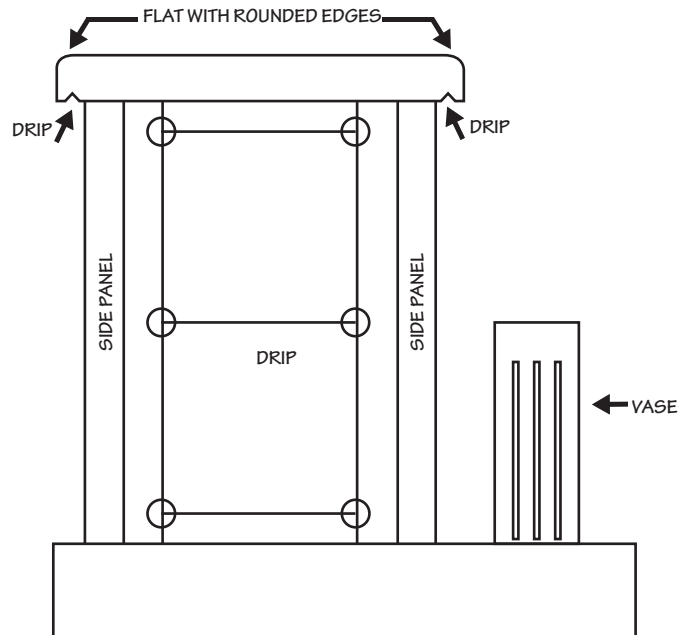

# SINGLE SIDED ESTATE COLUMBARIA

TYPE A

PEDASTAL ESTATE COLUMBARIUM WITHOUT VASE.  
TO FIT FOUNDATION SIZED : 635mm/25" x 559mm/22" max.

TYPE B

PEDASTAL ESTATE COLUMBARIUM WITH VASE.  
TO FIT FOUNDATION SIZED : 480mm/19" x 838mm/33" max.

TYPE C

ESTATE COLUMBARIUM WITH INTEGRAL VASE.  
TO FIT FOUNDATION SIZED : 480mm/19" x 838mm/33" max.

DRAWING NO.  
**002**

**CITY OF WINNIPEG  
CEMETERIES BRANCH**

**JULY 2016**