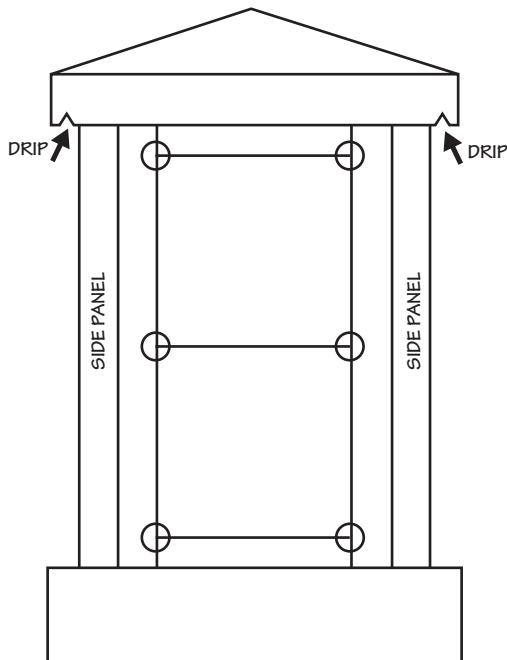

# SINGLE SIDED ESTATE COLUMBARIA

TYPE A

PEDASTAL ESTATE COLUMBARIUM WITHOUT VASE.  
TO FIT FOUNDATION SIZED : 635mm/25" x 559mm/22" max.

TYPE B

PEDASTAL ESTATE COLUMBARIUM WITH VASE.  
TO FIT FOUNDATION SIZED : 480mm/19" x 838mm/33" max.

TYPE C

ESTATE COLUMBARIUM WITH INTEGRAL VASE.  
TO FIT FOUNDATION SIZED : 480mm/19" x 838mm/33" max.

DRAWING NO.  
**002**

**CITY OF WINNIPEG  
CEMETERIES BRANCH**

**JULY 2016**