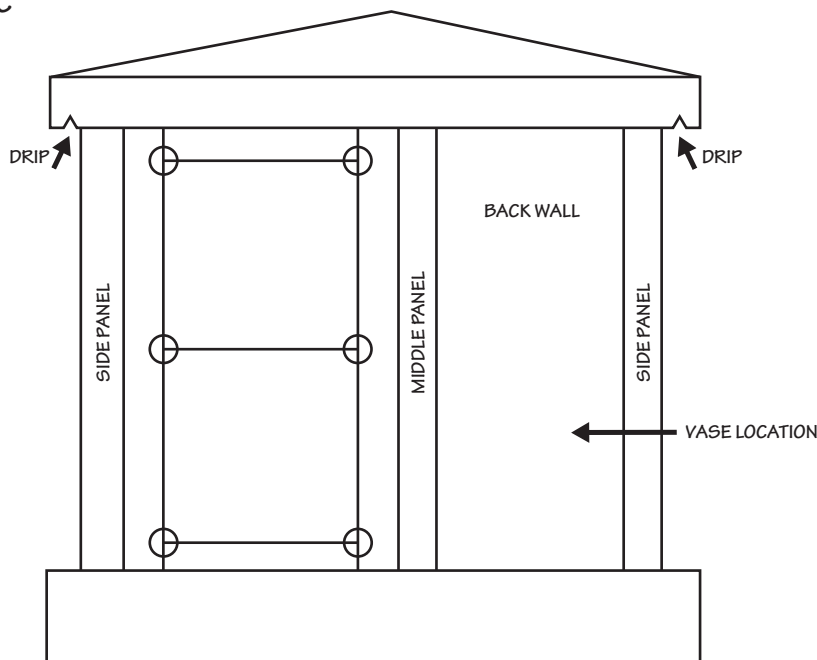

# SINGLE SIDED ESTATE COLUMBARIA

TYPE A

PEDASTAL ESTATE COLUMBARIUM WITHOUT VASE.  
TO FIT FOUNDATION SIZED : 635mm/25" x 559mm/22" max.

TYPE B

PEDASTAL ESTATE COLUMBARIUM WITH VASE.  
TO FIT FOUNDATION SIZED : 480mm/19" x 838mm/33" max.

TYPE C

ESTATE COLUMBARIUM WITH INTEGRAL VASE.  
TO FIT FOUNDATION SIZED : 480mm/19" x 838mm/33" max.

DRAWING NO.  
**002**

**CITY OF WINNIPEG  
CEMETERIES BRANCH**

**JULY 2016**