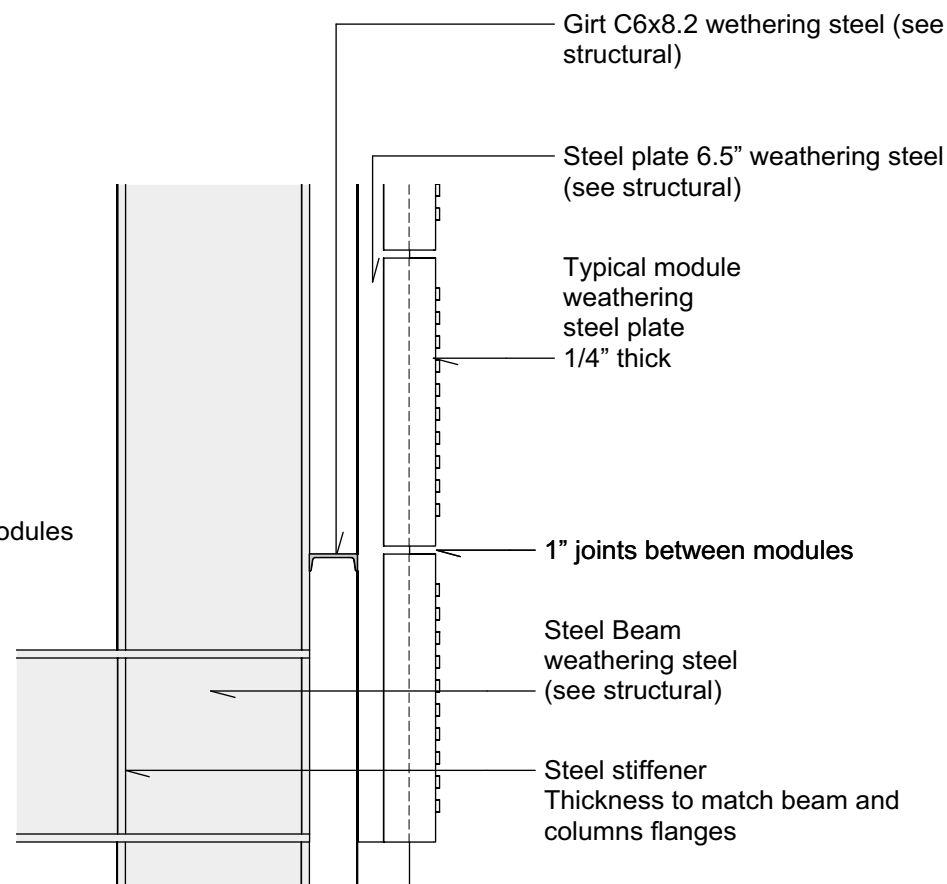

1 Detail 1 (elevation)
Scale: 1/2" = 1'-0"

2 Detail 2 (elevation)
Scale: 1/2" = 1'-0"

5 Detail 5
Scale: 1/2" = 1'-0"

4 Detail 4
Scale: 1/2" = 1'-0"

3 Detail 3 (elevation)
Scale: 1/2" = 1'-0"

6 Detail 6
Scale: 1/2" = 1'-0"

1919 MARQUEE
Winnipeg, Manitoba
Intersection Lily St & Market Ave
DETAILS - MONUMENT