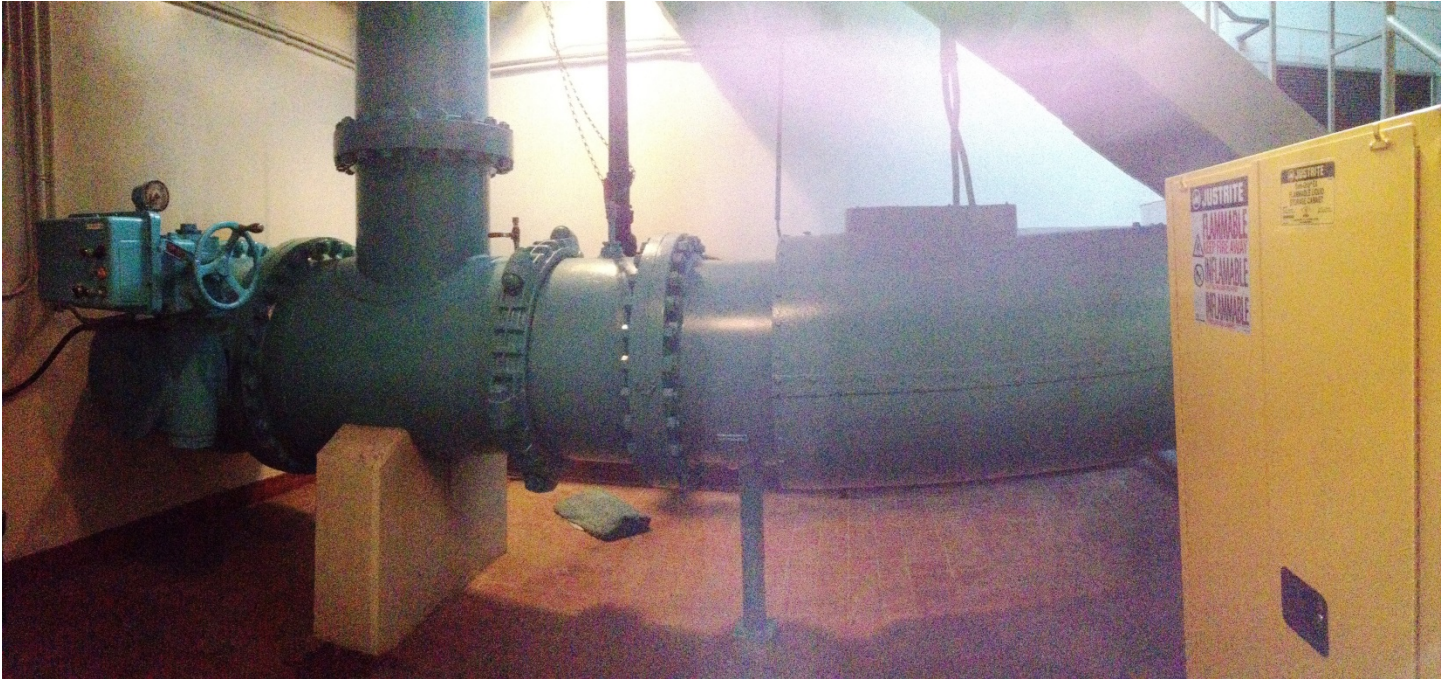

PHOTOS

Photo 1: Hurst Discharge Header Looking East

Photo 2: Hurst Discharge Header Looking West

Photo 3: Hurst East Venturi Instrument Taps and Pressure Transmitter

Photo 4: McPhillips Pumping Station Flow Meter Installation

Photo 5: McPhillips Pumping Station Flow Meter Transmitter

Photo 6: MacLean Pumping Station South Flow Meter Inlet

Photo 7: MacLean Pumping Station South Flow Meter Discharge