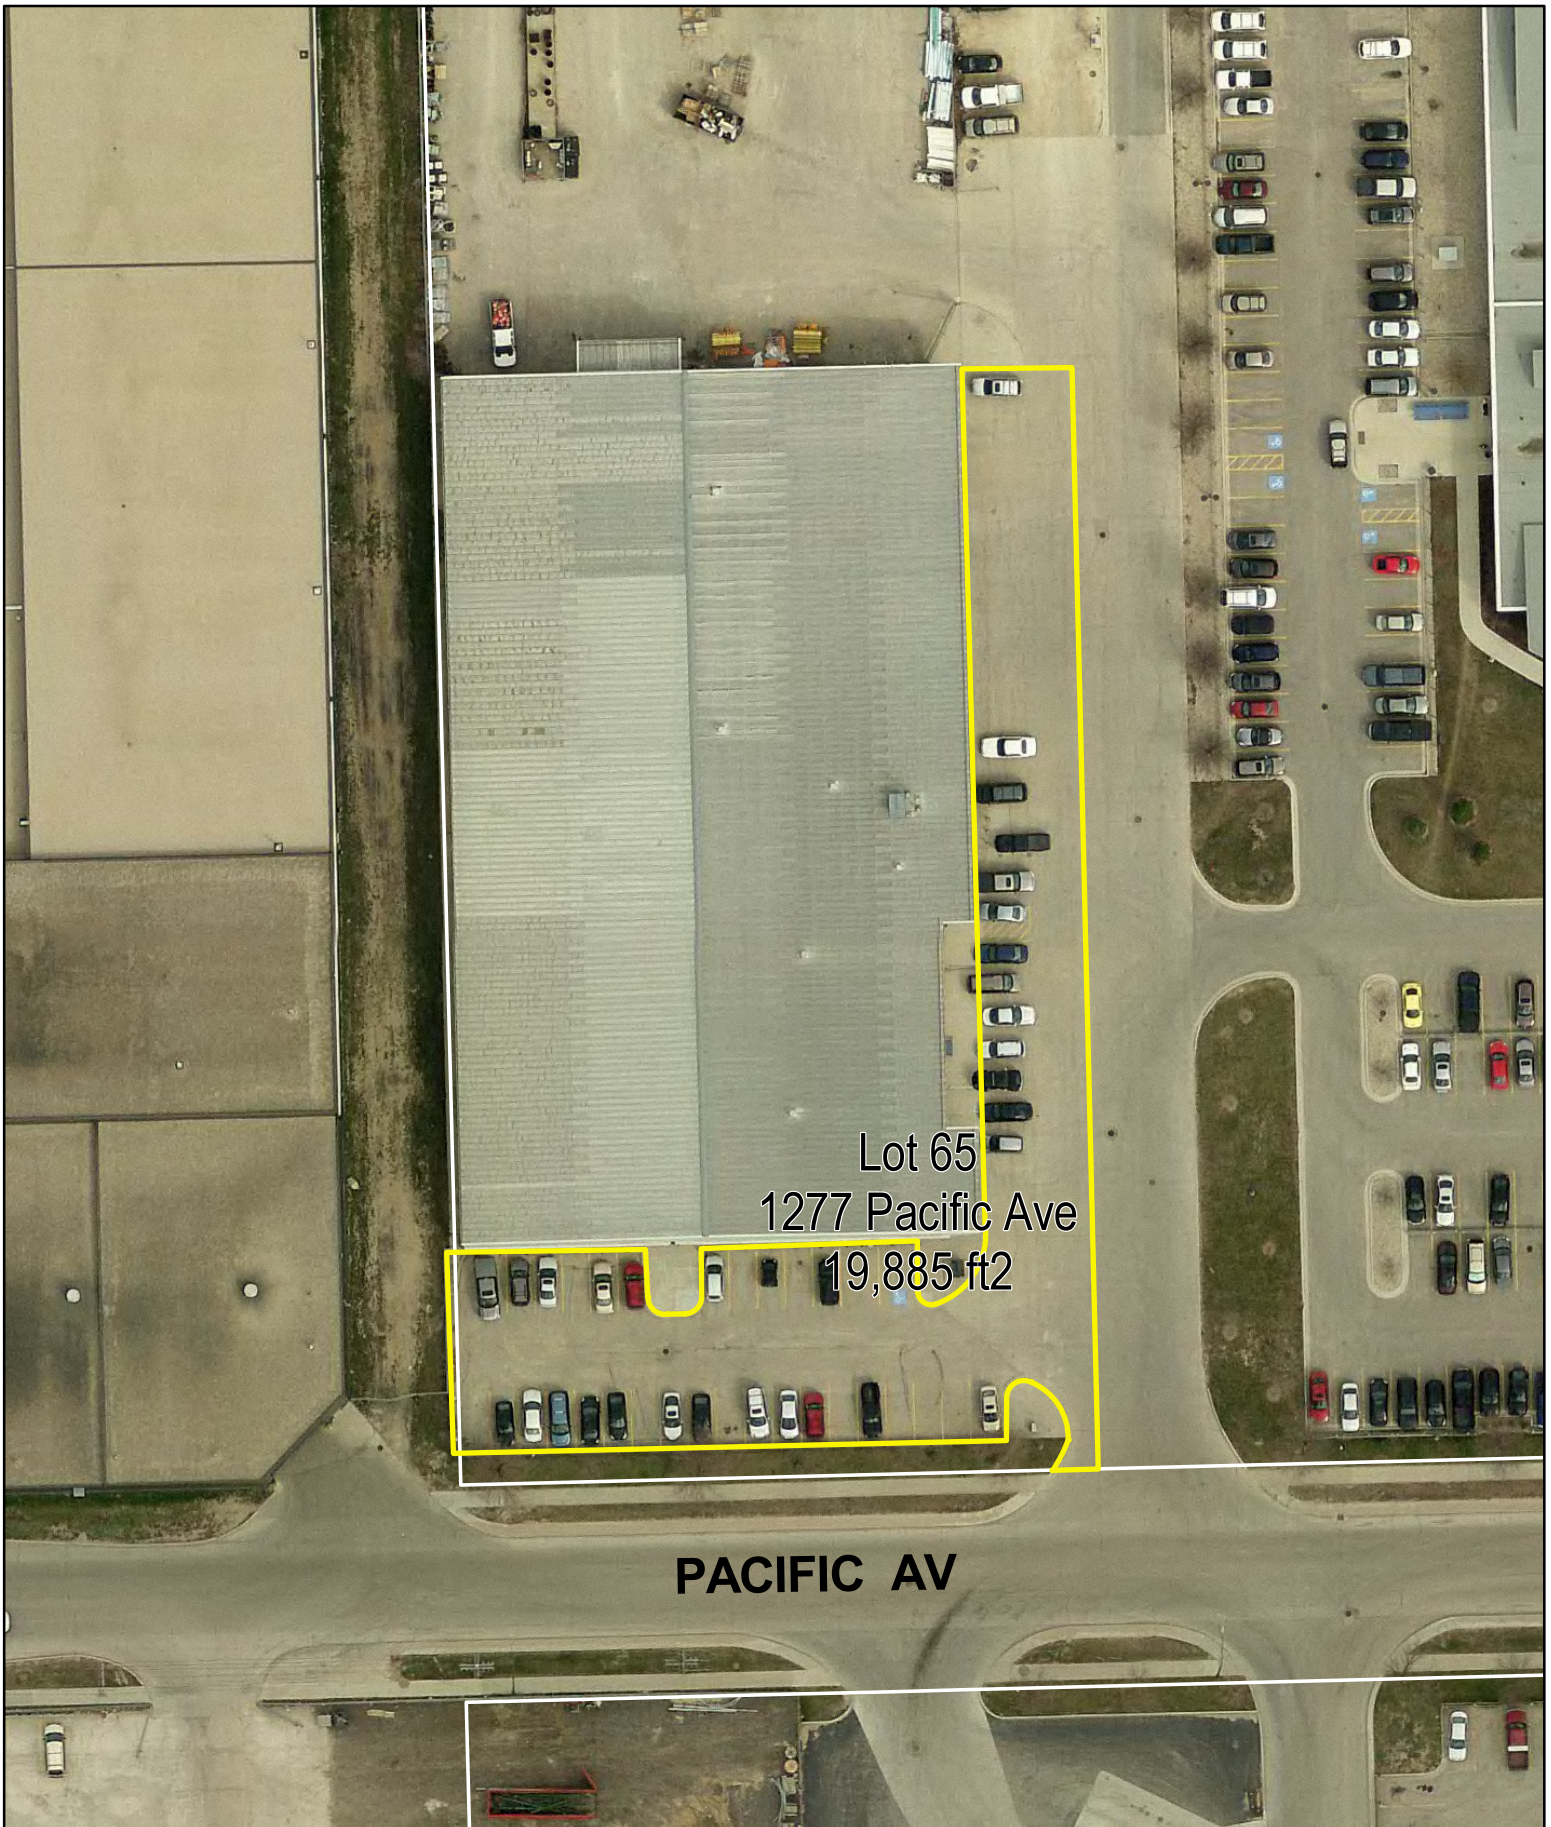

0 20 40 60 80 100
Feet

Lot 41
365 Jefferson Ave
6,491 ft2

JEFFERSON AV

POWERS

KEEWATIN ST

Lot 42
765 Keewatin St
27,798 ft²

Lot 43
126 King St
3,812 ft²

**LOGAN
AV**

Lot 64
1220 Pacific Ave
41,570 ft²

PACIFIC AV

Lot 64
1220 Pacific Ave
41,570 ft²

Lot 65
1277 Pacific Ave
19,885 ft2

PACIFIC AV

PACIFIC AV

Lot 70
346 Pacific Ave
41,228 ft2

PAULIN ST

Lot 98
111 Victoria Ave W
3,581 ft2

VICTORIA AV W

Lot 102
545 Watt St
1,810 ft2

WATT ST

Lot 105
1539 Waverley St
107,350 ft2

WAVERLEY ST

Lot 108
380 William Ave
6,886 ft²

ELLEN ST

Lot 123
735 Assiniboine Park Dr
26,587 ft2

ROBLIN BV

ASSINIBOINE PARK DR

PLINGUET ST

Lot 124
552/598 Plinguet St
110,343 ft2

Lot 128
960 Thomas Ave
66,075 ft²

A

Lot 128
960 Thomas Ave
20,673 ft²