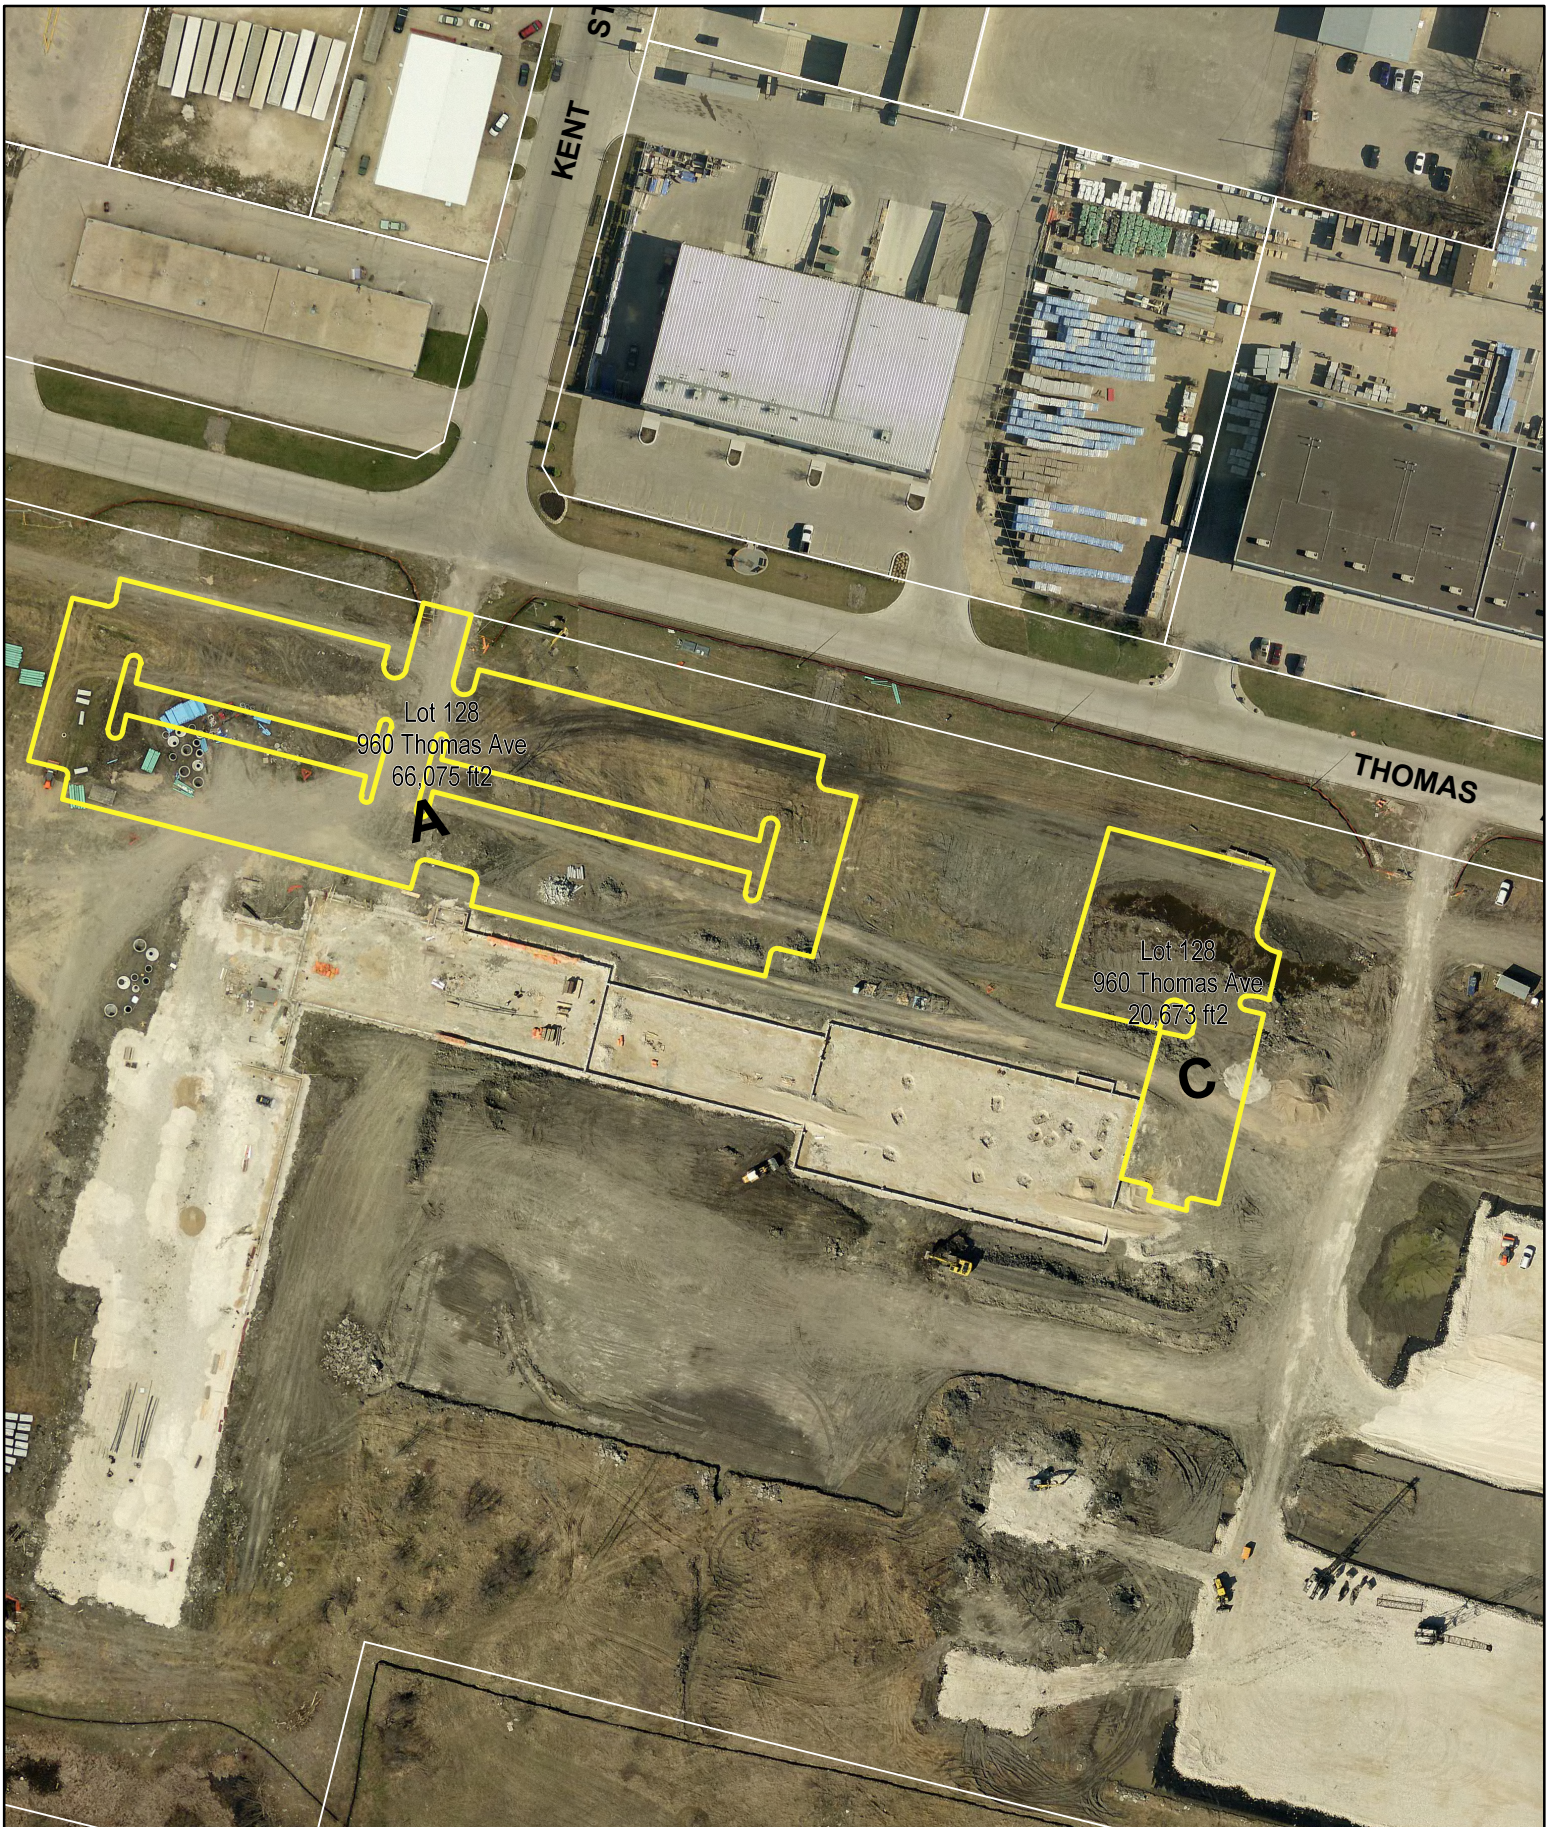

Lot 98
111 Victoria Ave W
3,581 ft2

VICTORIA AV W

Lot 102
545 Watt St
1,810 ft2

WATT ST

Lot 105
1539 Waverley St
107,350 ft2

WAVERLEY ST

Lot 108
380 William Ave
6,886 ft²

ELLEN ST

Lot 123
735 Assiniboine Park Dr
26,587 ft2

ROBLIN BV

ASSINIBOINE PARK DR

PLINGUET ST

Lot 124
552/598 Plinguet St
110,343 ft2

Lot 128
960 Thomas Ave
66,075 ft²

A

Lot 128
960 Thomas Ave
20,673 ft²