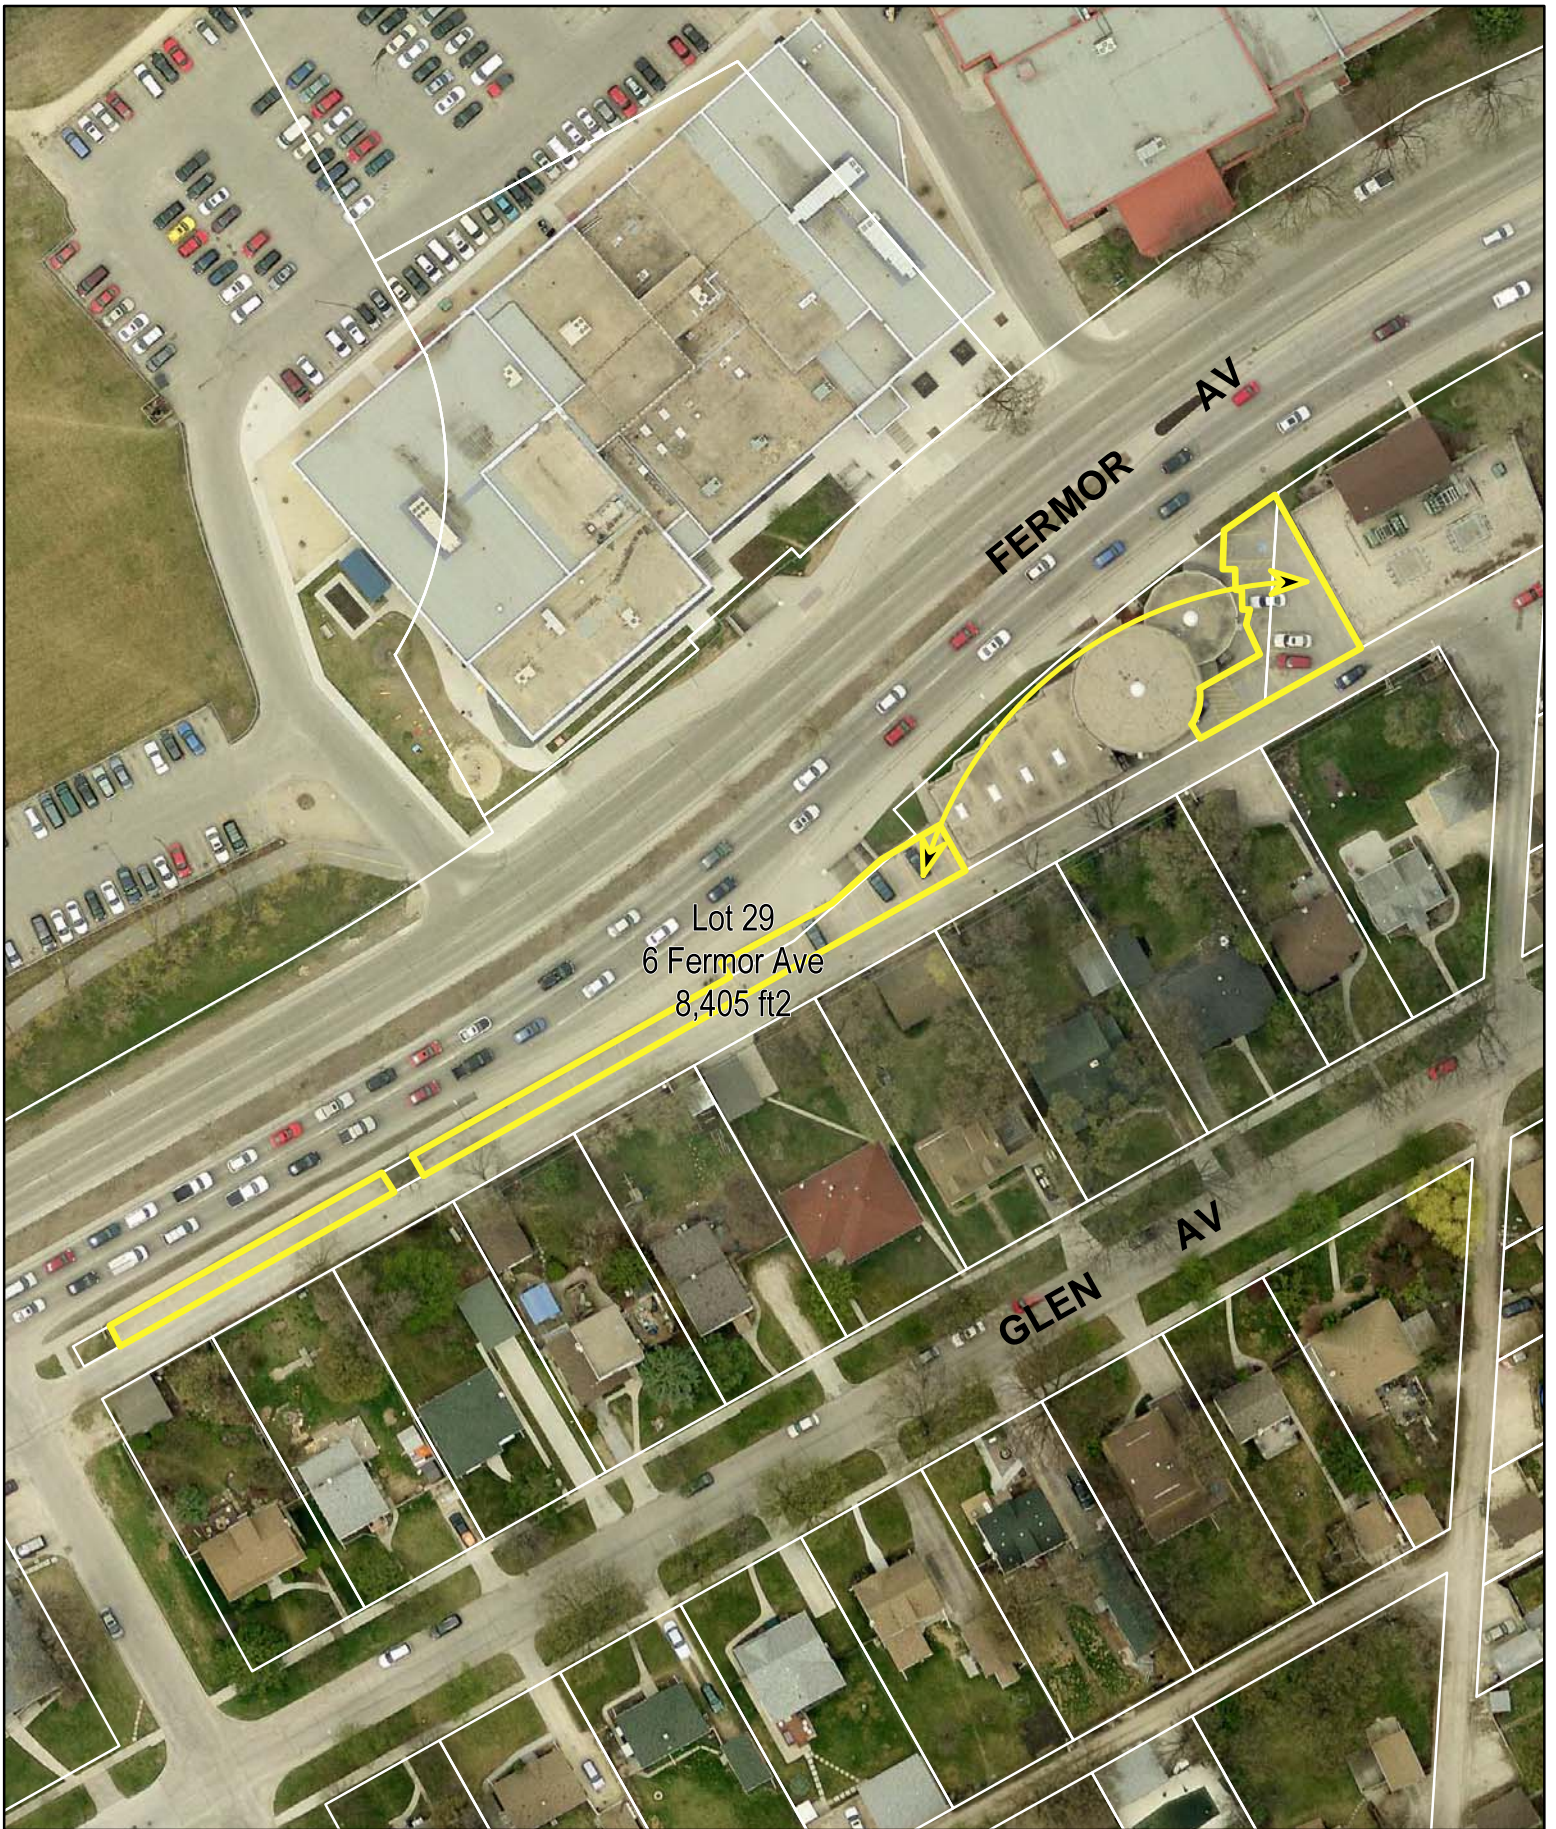

Lot 2
601 Aikins St
4,575 ft²

INKSTER

ALLARD AV

Lot 3
66 Allard Ave
9,406 ft²

Lot 9
700 Assiniboine Park Dr
47,530 ft²

Lot 22
1168 Dakota St
20,694 ft²

DAKOTA ST

Lot 29
6 Fermor Ave
8,405 ft²

0 20 40 60 80 100
Feet

Lot 41
365 Jefferson Ave
6,491 ft2

JEFFERSON AV

POWERS

KEEWATIN ST

Lot 42
765 Keewatin St
27,798 ft²

Lot 43
126 King St
3,812 ft²

**LOGAN
AV**

**WARNOCK
ST**

Lot 45
1057 Logan Ave
6,890 ft²

Lot 45
1057 Logan Ave
2,046 ft²

Lot 62
625 Osborne St
45,386 ft²

OSBORNE ST

KYLEMORE AV

Lot 63
1155/1199 Pacific Ave
182,466 ft²

PACIFIC AV

Lot 98
111 Victoria Ave W
3,581 ft2

VICTORIA AV W

Lot 102
545 Watt St
1,810 ft2

WATT ST

Lot 105
1539 Waverley St
107,350 ft2

WAVERLEY ST

Lot 108
380 William Ave
6,886 ft²

ELLEN ST