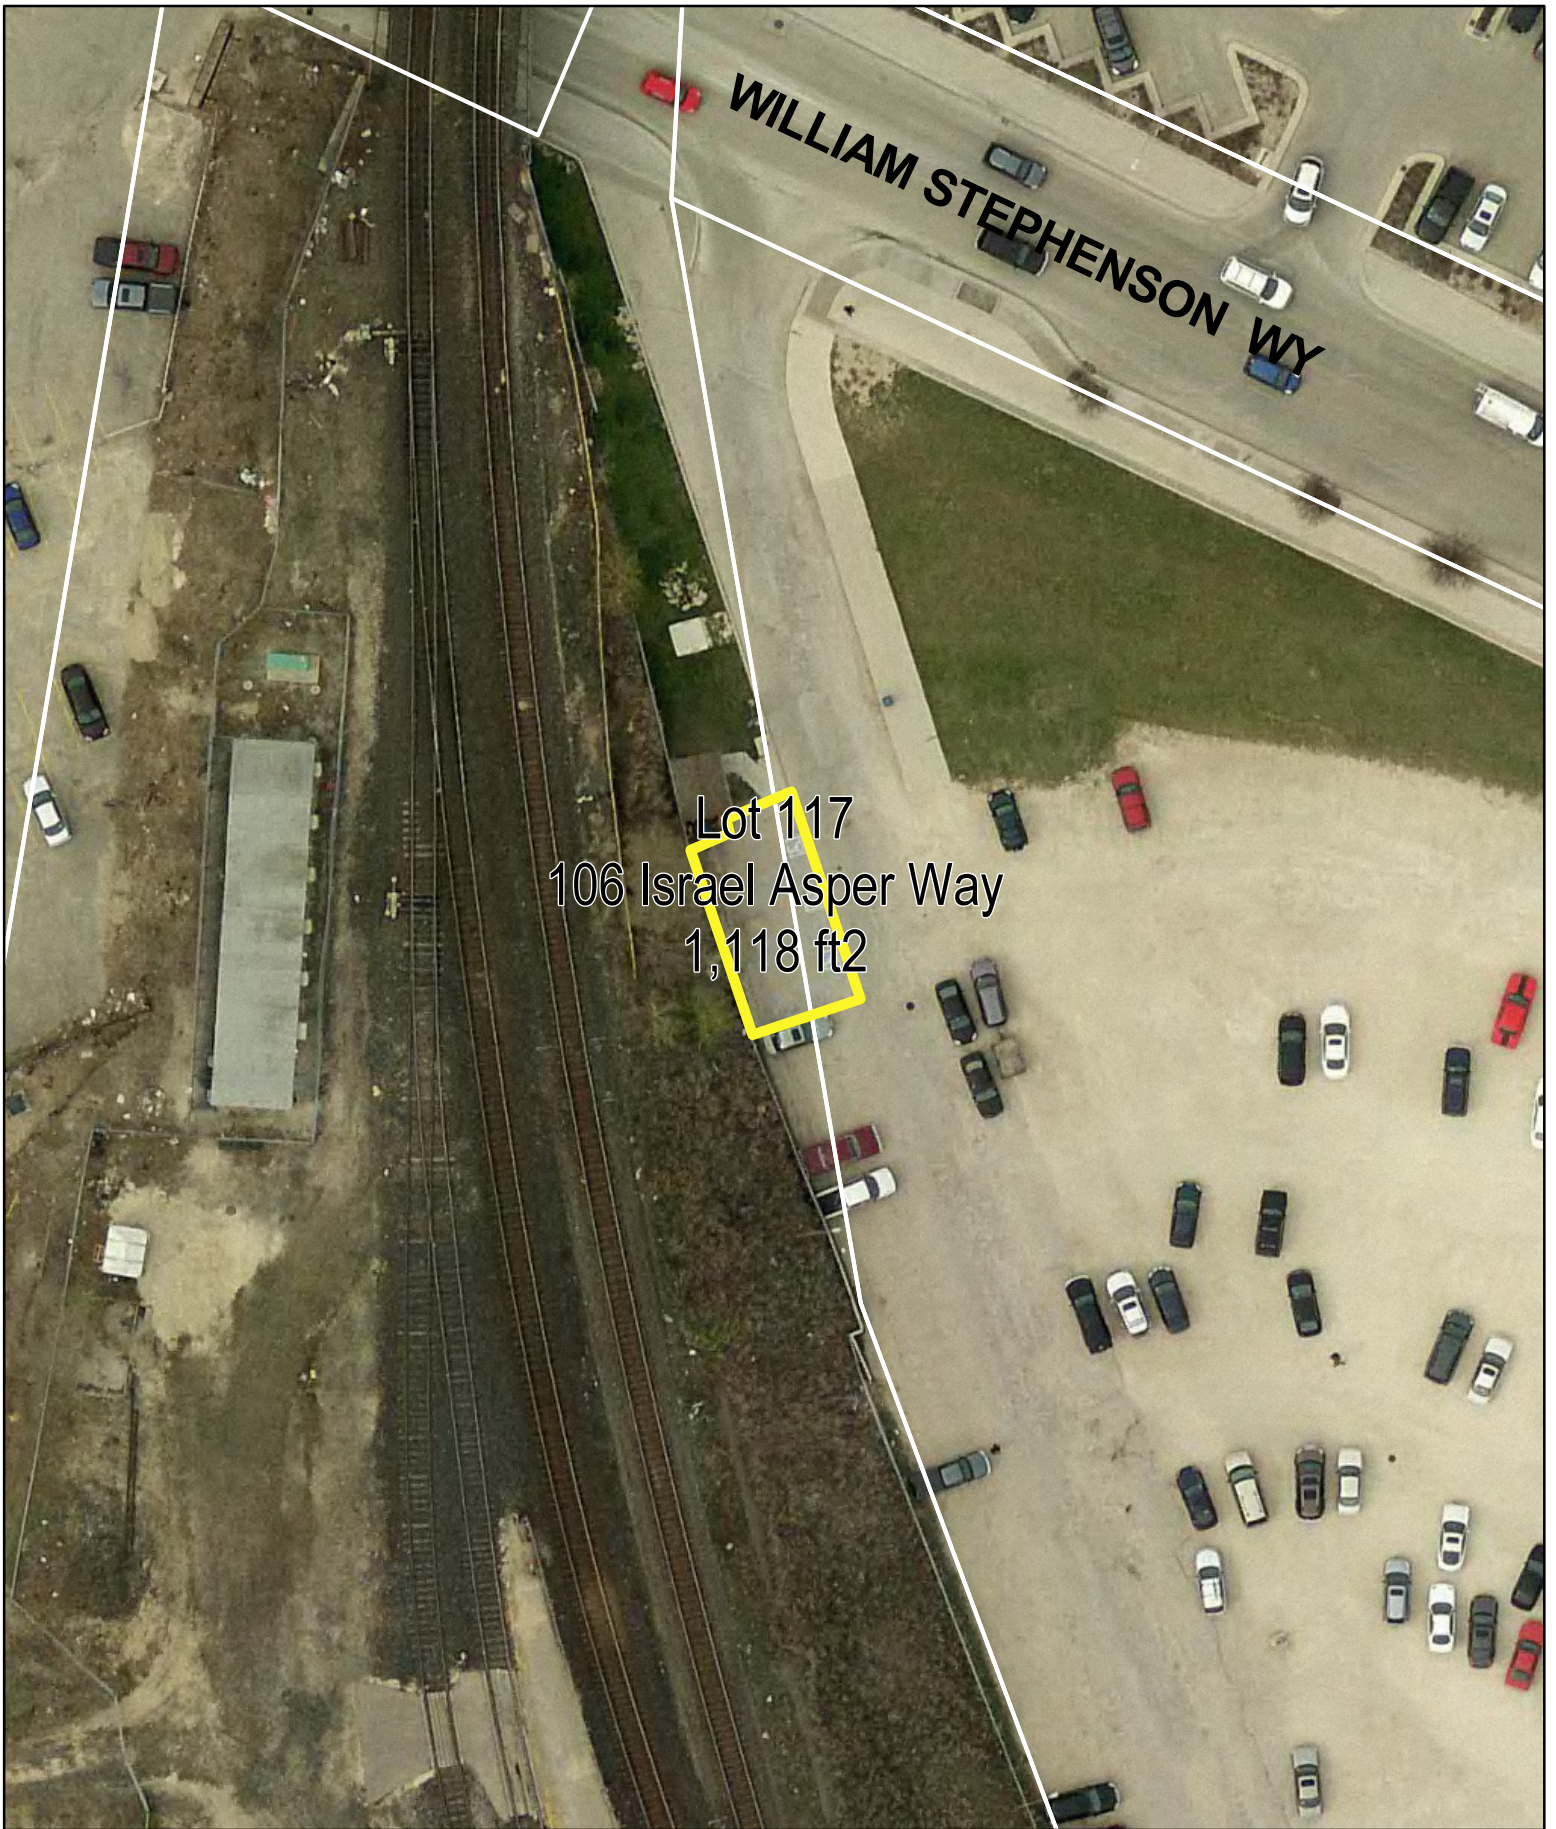

Lot 98
111 Victoria Ave W
3,581 ft2

VICTORIA AV W

Lot 102
545 Watt St
1,810 ft2

WATT ST

Lot 105
1539 Waverley St
107,350 ft2

WAVERLEY ST

Lot 108
380 William Ave
6,886 ft²

ELLEN ST

WILLIAM AV

DAGMAR

Lot 109
145 Osborne St
6,830 ft²

OSBORNE ST

STRADBROOK AV

Lot 117
106 Israel Asper Way
1,118 ft²

WILLIAM STEPHENSON WY

Lot 122
969 Dowker Ave
2,904 ft²

Lot 123
735 Assiniboine Park Dr
26,587 ft2

ROBLIN BV

ASSINIBOINE PARK DR

PLINGUET ST

Lot 124
552/598 Plinguet St
110,343 ft2

Lot 128
960 Thomas Ave
66,075 ft²

A

Lot 128
960 Thomas Ave
20,673 ft²