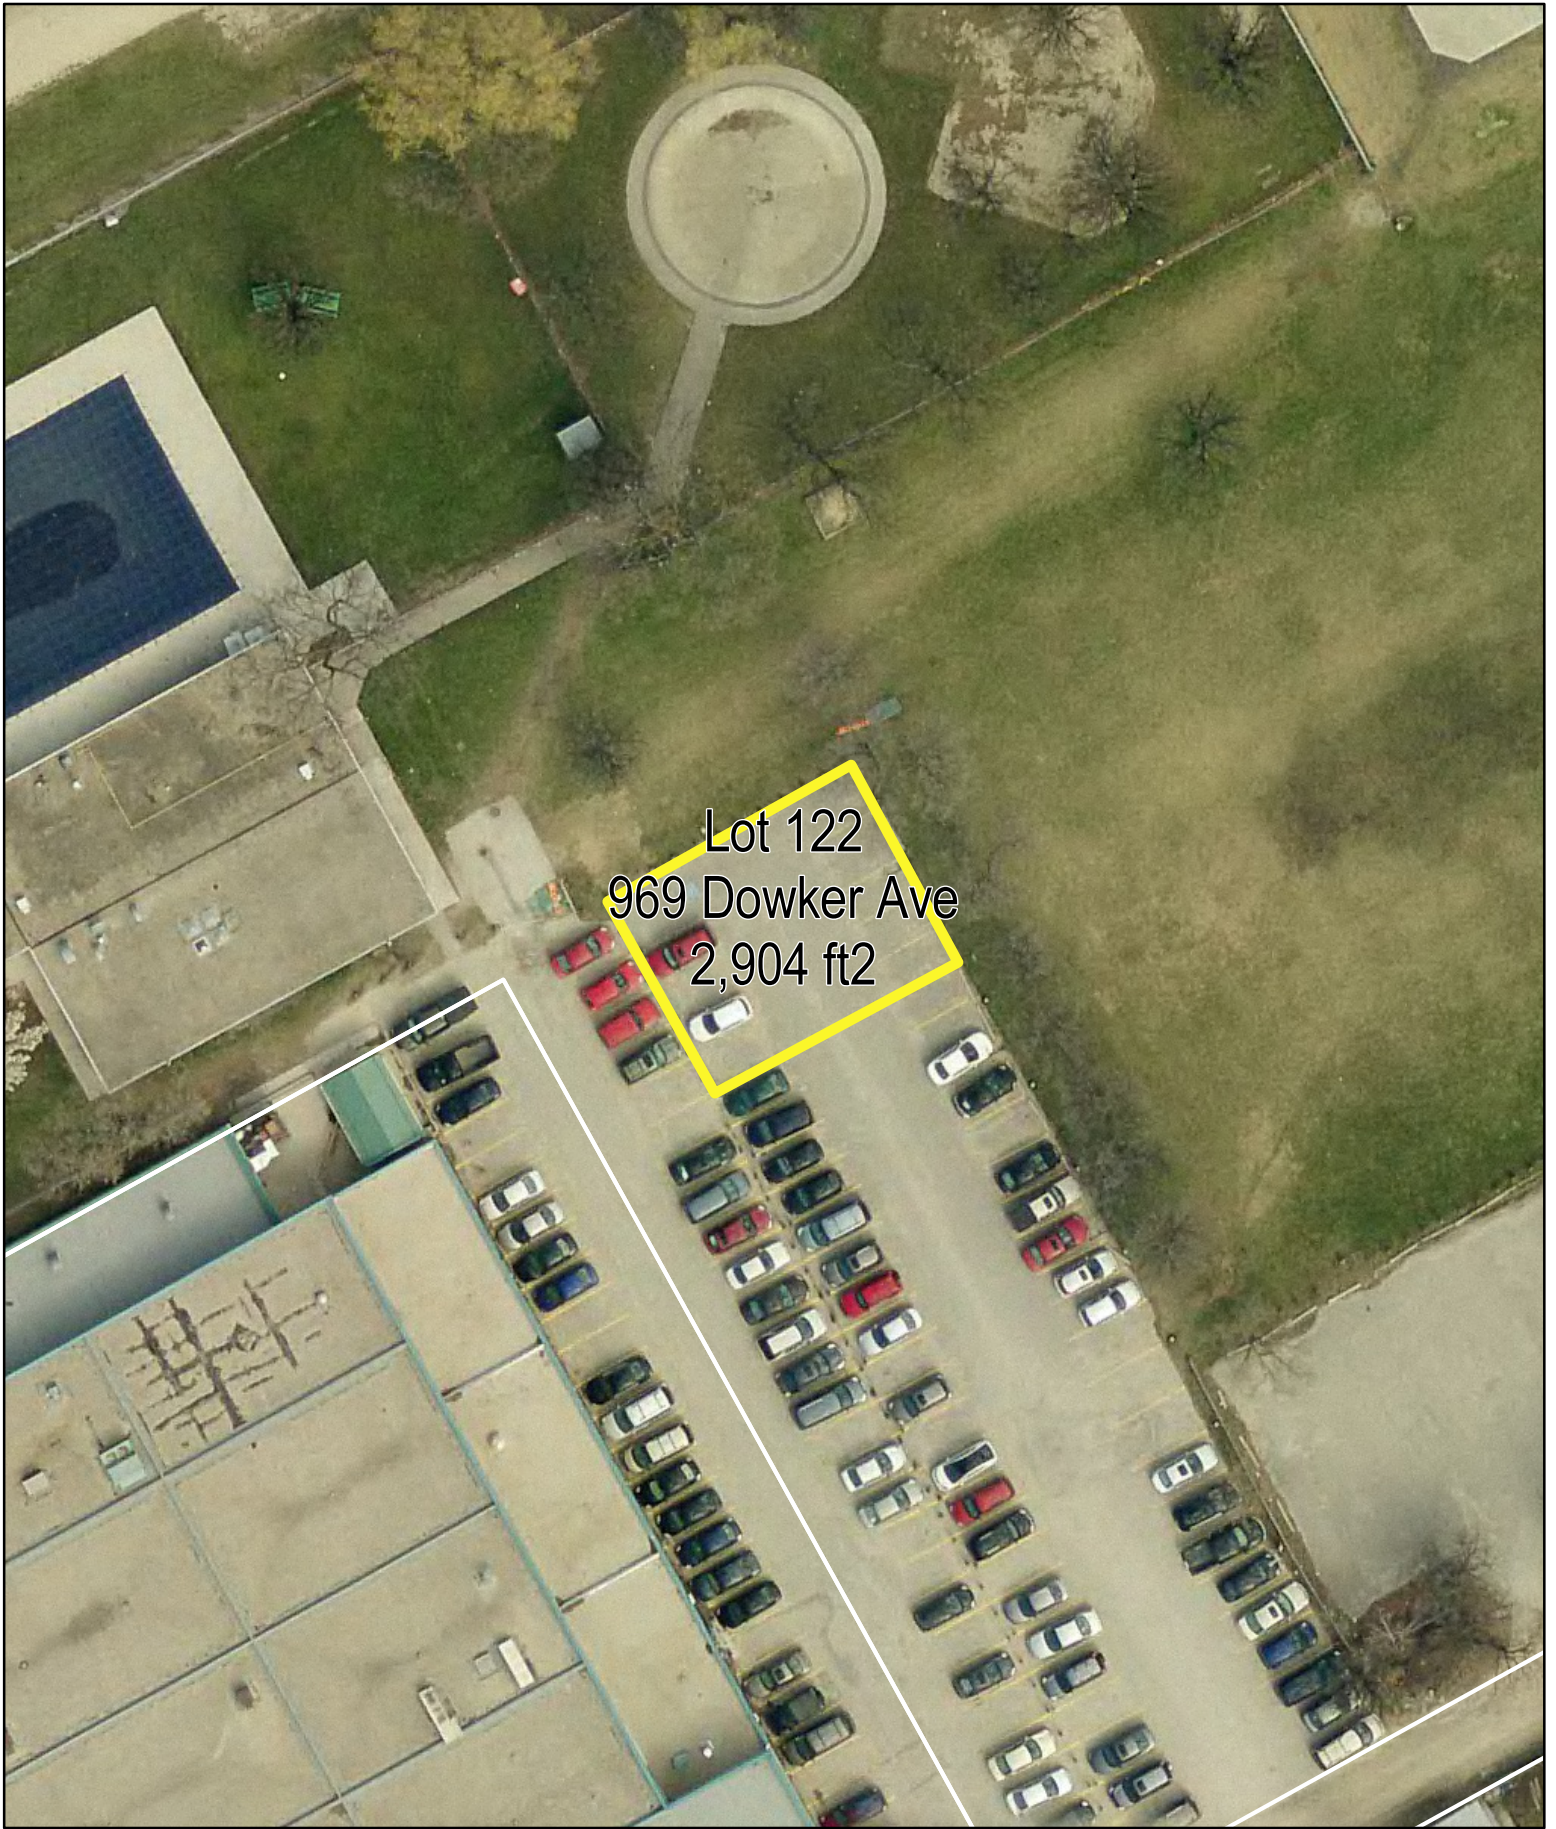

0 20 40 60 80 100
Feet

Lot 41
365 Jefferson Ave
6,491 ft2

JEFFERSON AV

POWERS

KEEWATIN ST

Lot 42
765 Keewatin St
27,798 ft²

Lot 43
126 King St
3,812 ft²

**LOGAN
AV**

Lot 98
111 Victoria Ave W
3,581 ft2

VICTORIA AV W

Lot 102
545 Watt St
1,810 ft2

WATT ST

Lot 105
1539 Waverley St
107,350 ft2

WAVERLEY ST

Lot 108
380 William Ave
6,886 ft²

ELLEN ST

WILLIAM AV

DAGMAR

Lot 109
145 Osborne St
6,830 ft²

OSBORNE ST

STRADBROOK AV

Lot 117
106 Israel Asper Way
1,118 ft²

WILLIAM STEPHENSON WY

Lot 122
969 Dowker Ave
2,904 ft²

Lot 123
735 Assiniboine Park Dr
26,587 ft2

ROBLIN BV

ASSINIBOINE PARK DR

PLINGUET ST

Lot 124
552/598 Plinguet St
110,343 ft2

Lot 128
960 Thomas Ave
66,075 ft²

A

Lot 128
960 Thomas Ave
20,673 ft²