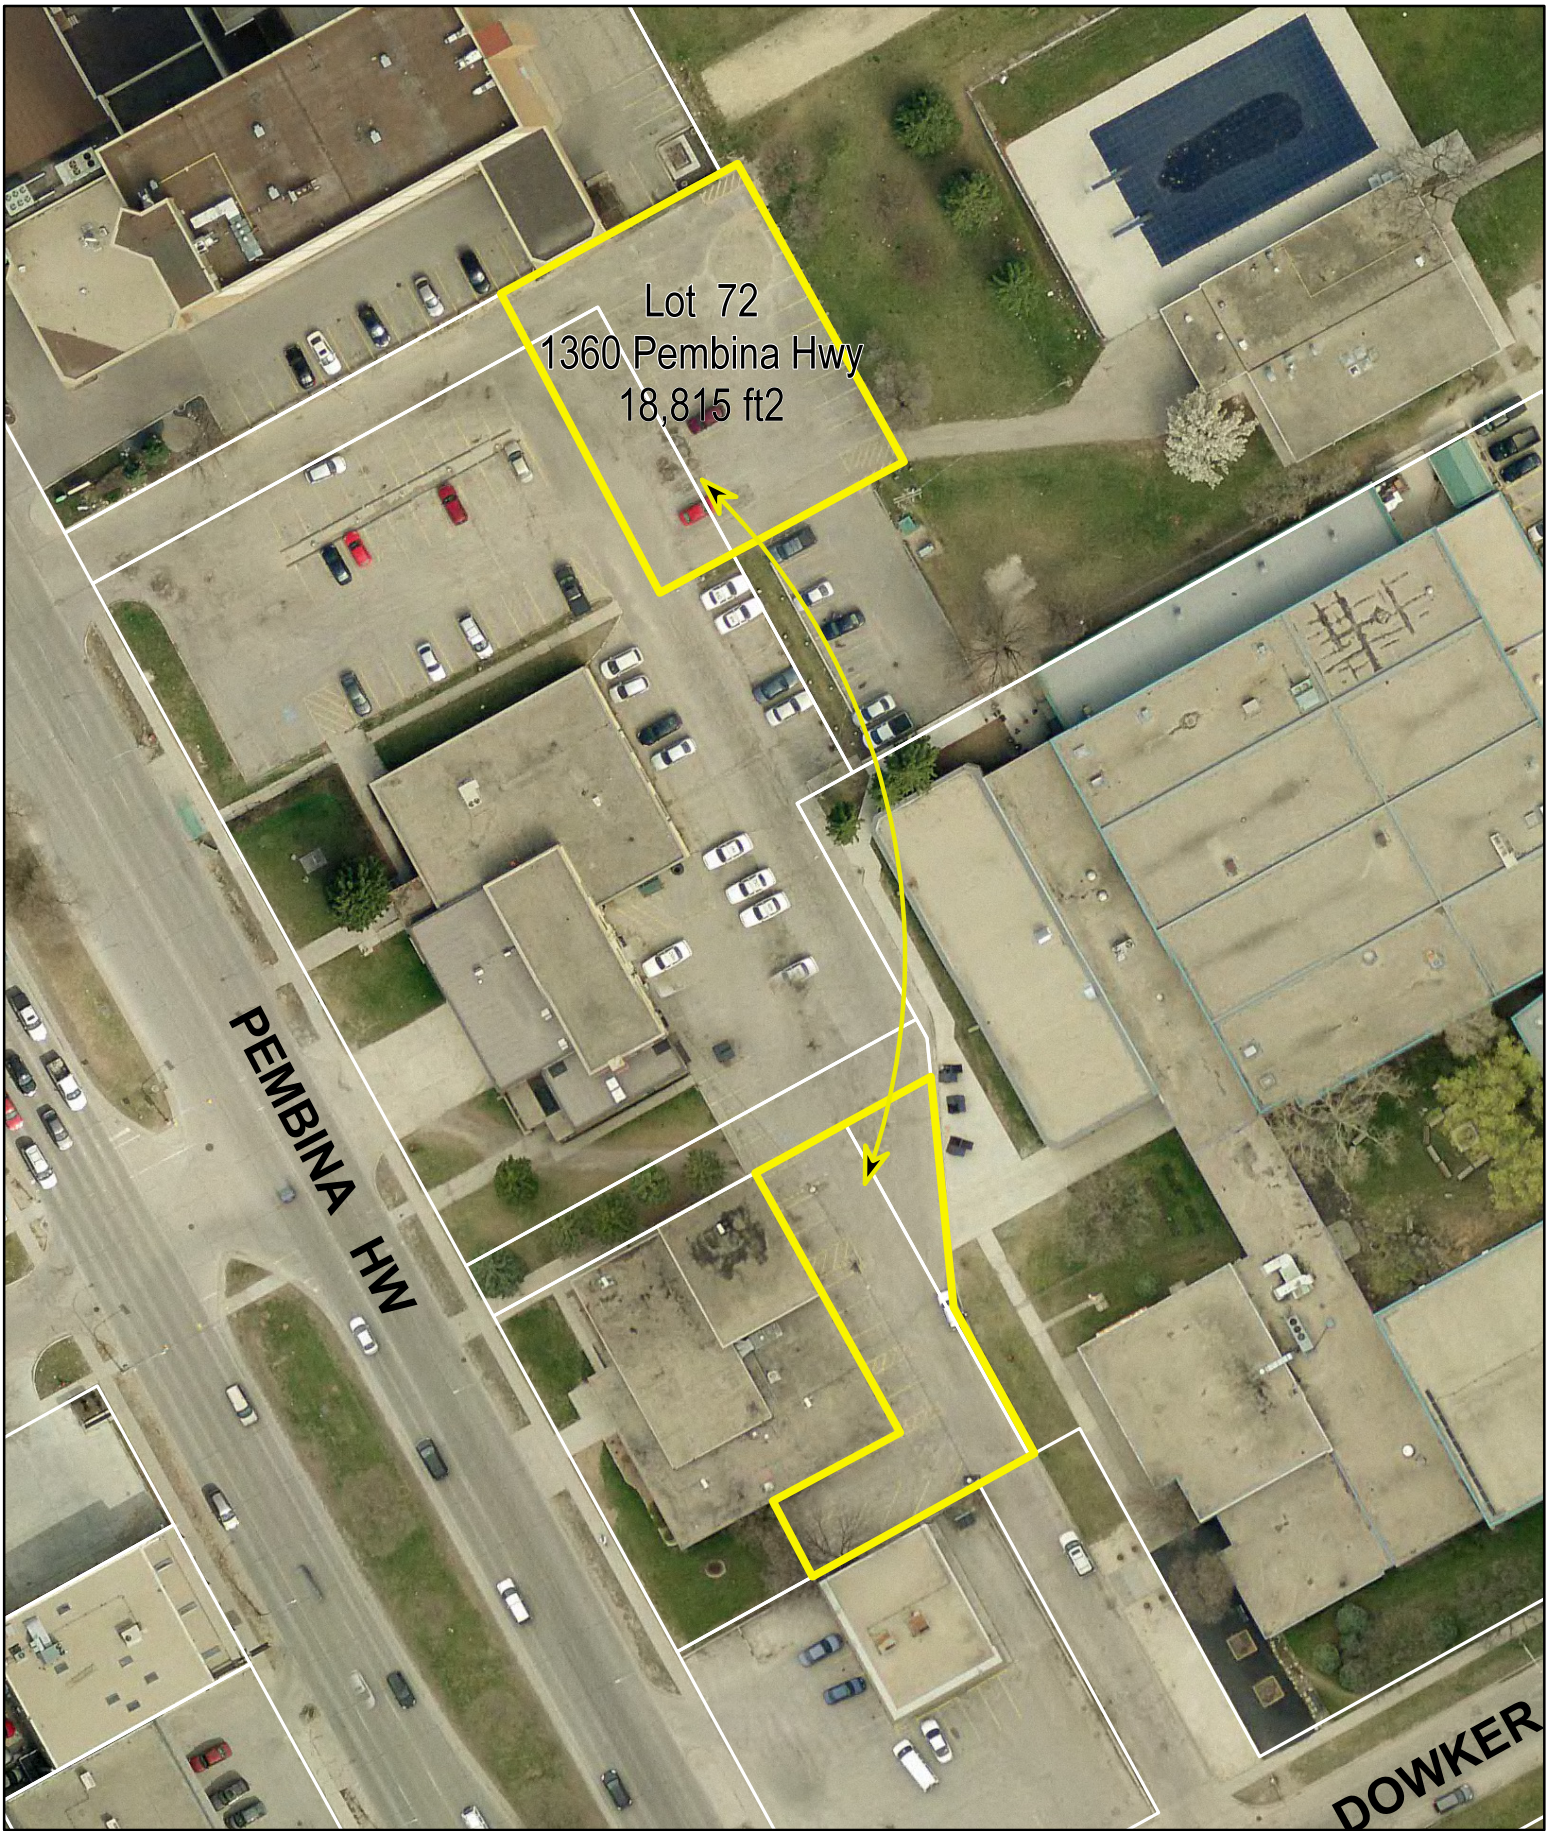

Lot 72
1360 Pembina Hwy
18,815 ft2

PEMBINA HW

DOWKER