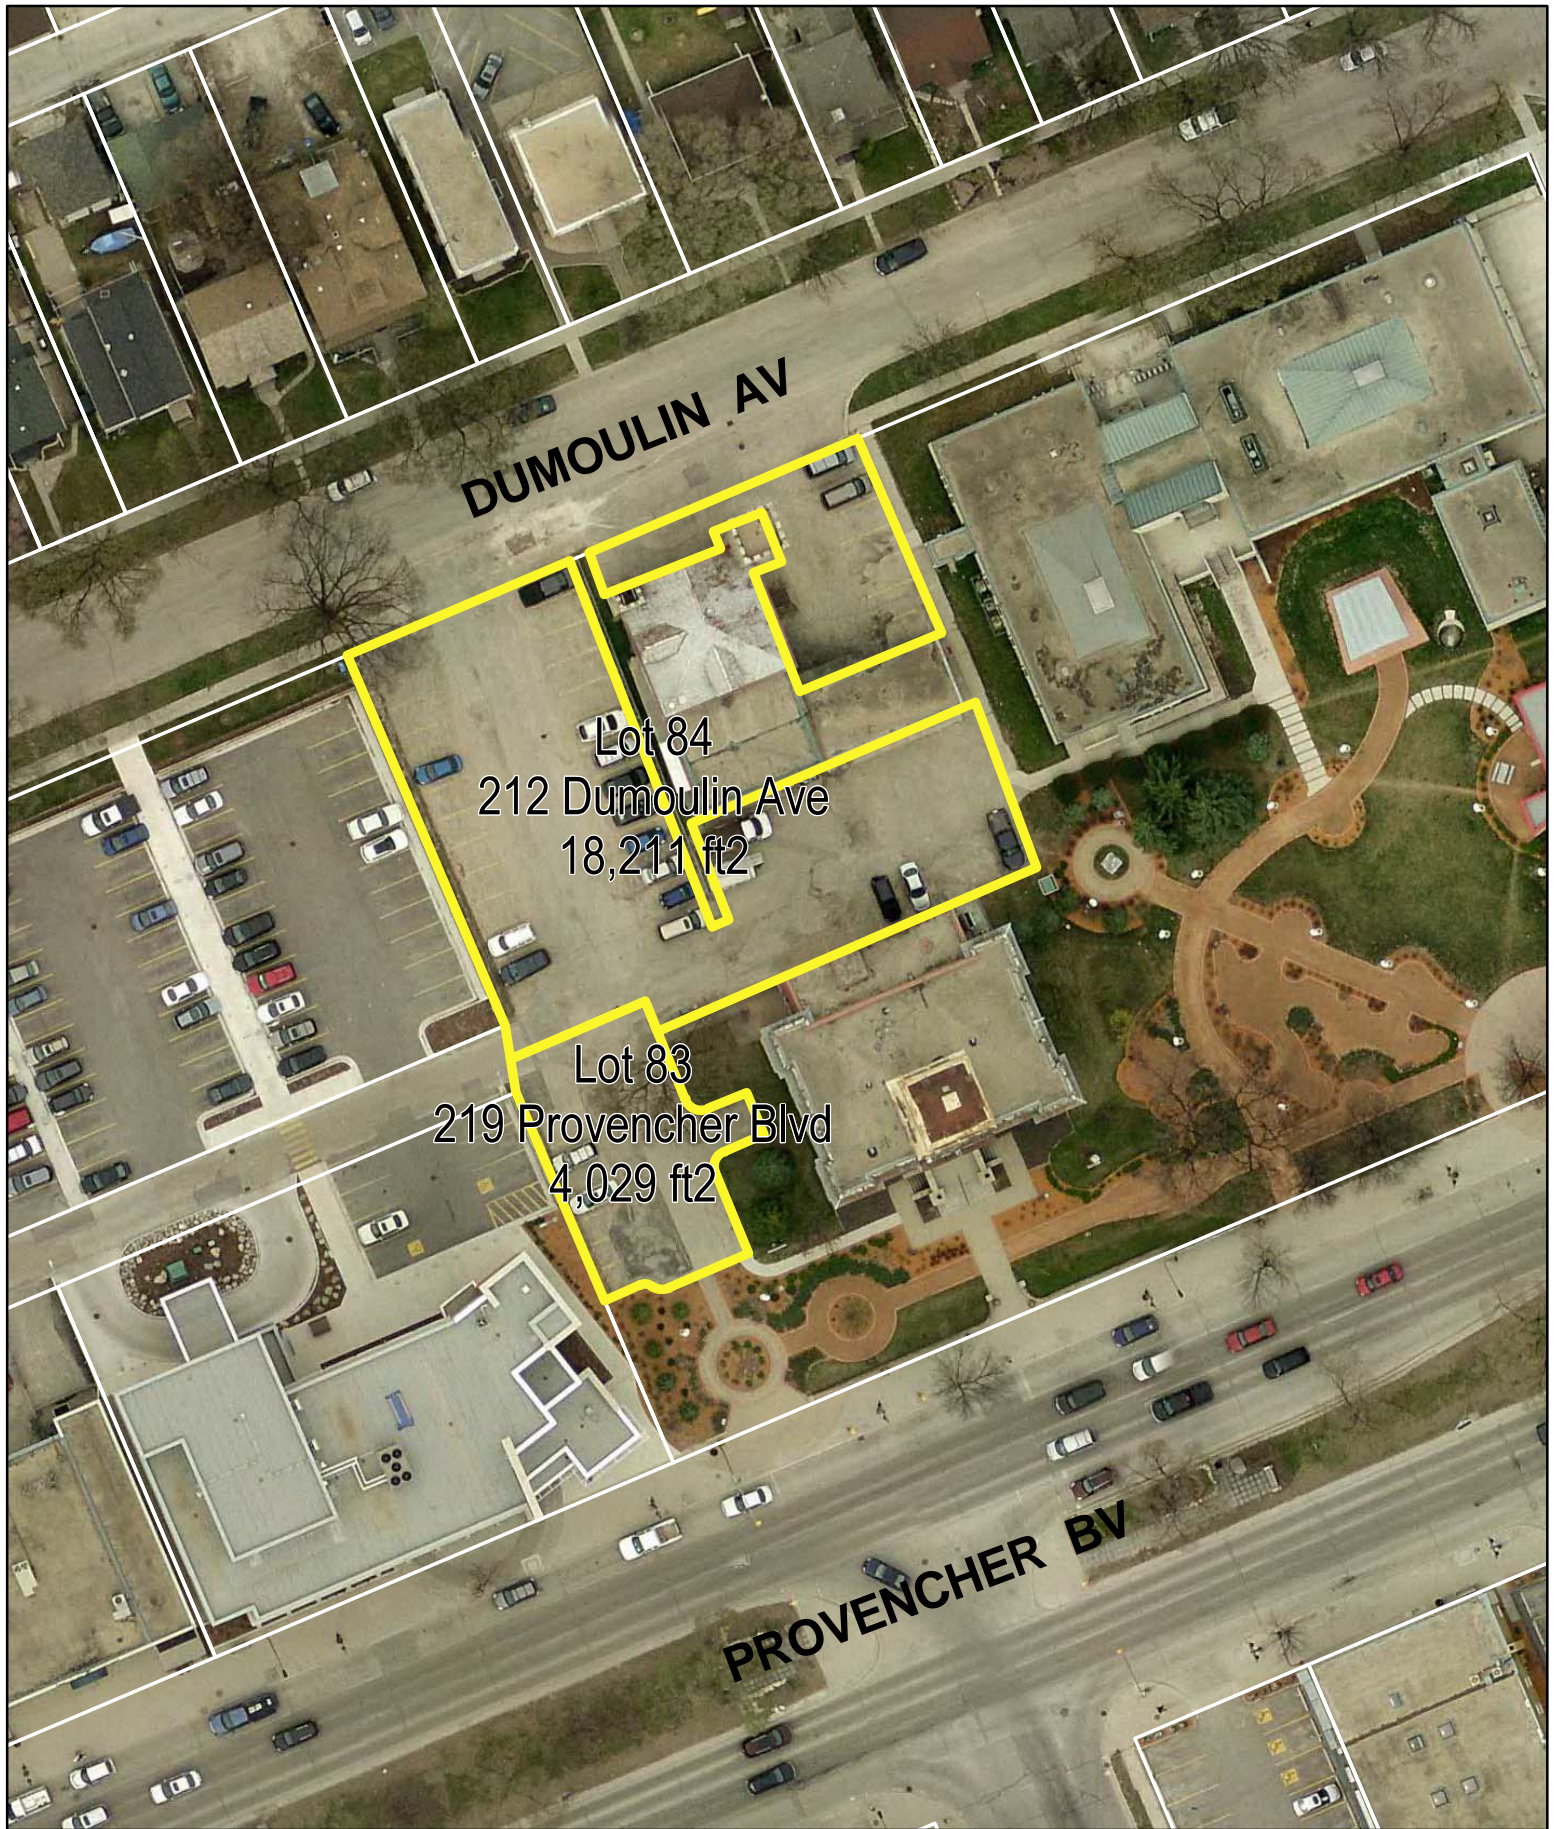

Lot 2
601 Aikins St
4,575 ft²

INKSTER

ALLARD AV

Lot 3
66 Allard Ave
9,406 ft²

Lot 9
700 Assiniboine Park Dr
47,530 ft²

Lot 22
1168 Dakota St
20,694 ft²

DAKOTA ST

Lot 29
6 Fermor Ave
8,405 ft²

Lot 76
1910 Portage Ave
10,446 ft²

Lot 79
25 Poseidon Bay
19,344 ft2

POSEIDON
BY

0 20 40 60 80 100
Feet

DUMOULIN AV

Lot 84
212 Dumoulin Ave
18,211 ft²

Lot 83
219 Provencher Blvd
4,029 ft²

PROVENCHER BV

Lot 98
111 Victoria Ave W
3,581 ft2

VICTORIA AV W

Lot 102
545 Watt St
1,810 ft2

WATT ST

Lot 105
1539 Waverley St
107,350 ft2

WAVERLEY ST

Lot 108
380 William Ave
6,886 ft²

ELLEN ST

Lot 123
735 Assiniboine Park Dr
26,587 ft2

ROBLIN BV

ASSINIBOINE PARK DR

PLINGUET ST

Lot 124
552/598 Plinguet St
110,343 ft2

Lot 128
960 Thomas Ave
66,075 ft²

A

Lot 128
960 Thomas Ave
20,673 ft²