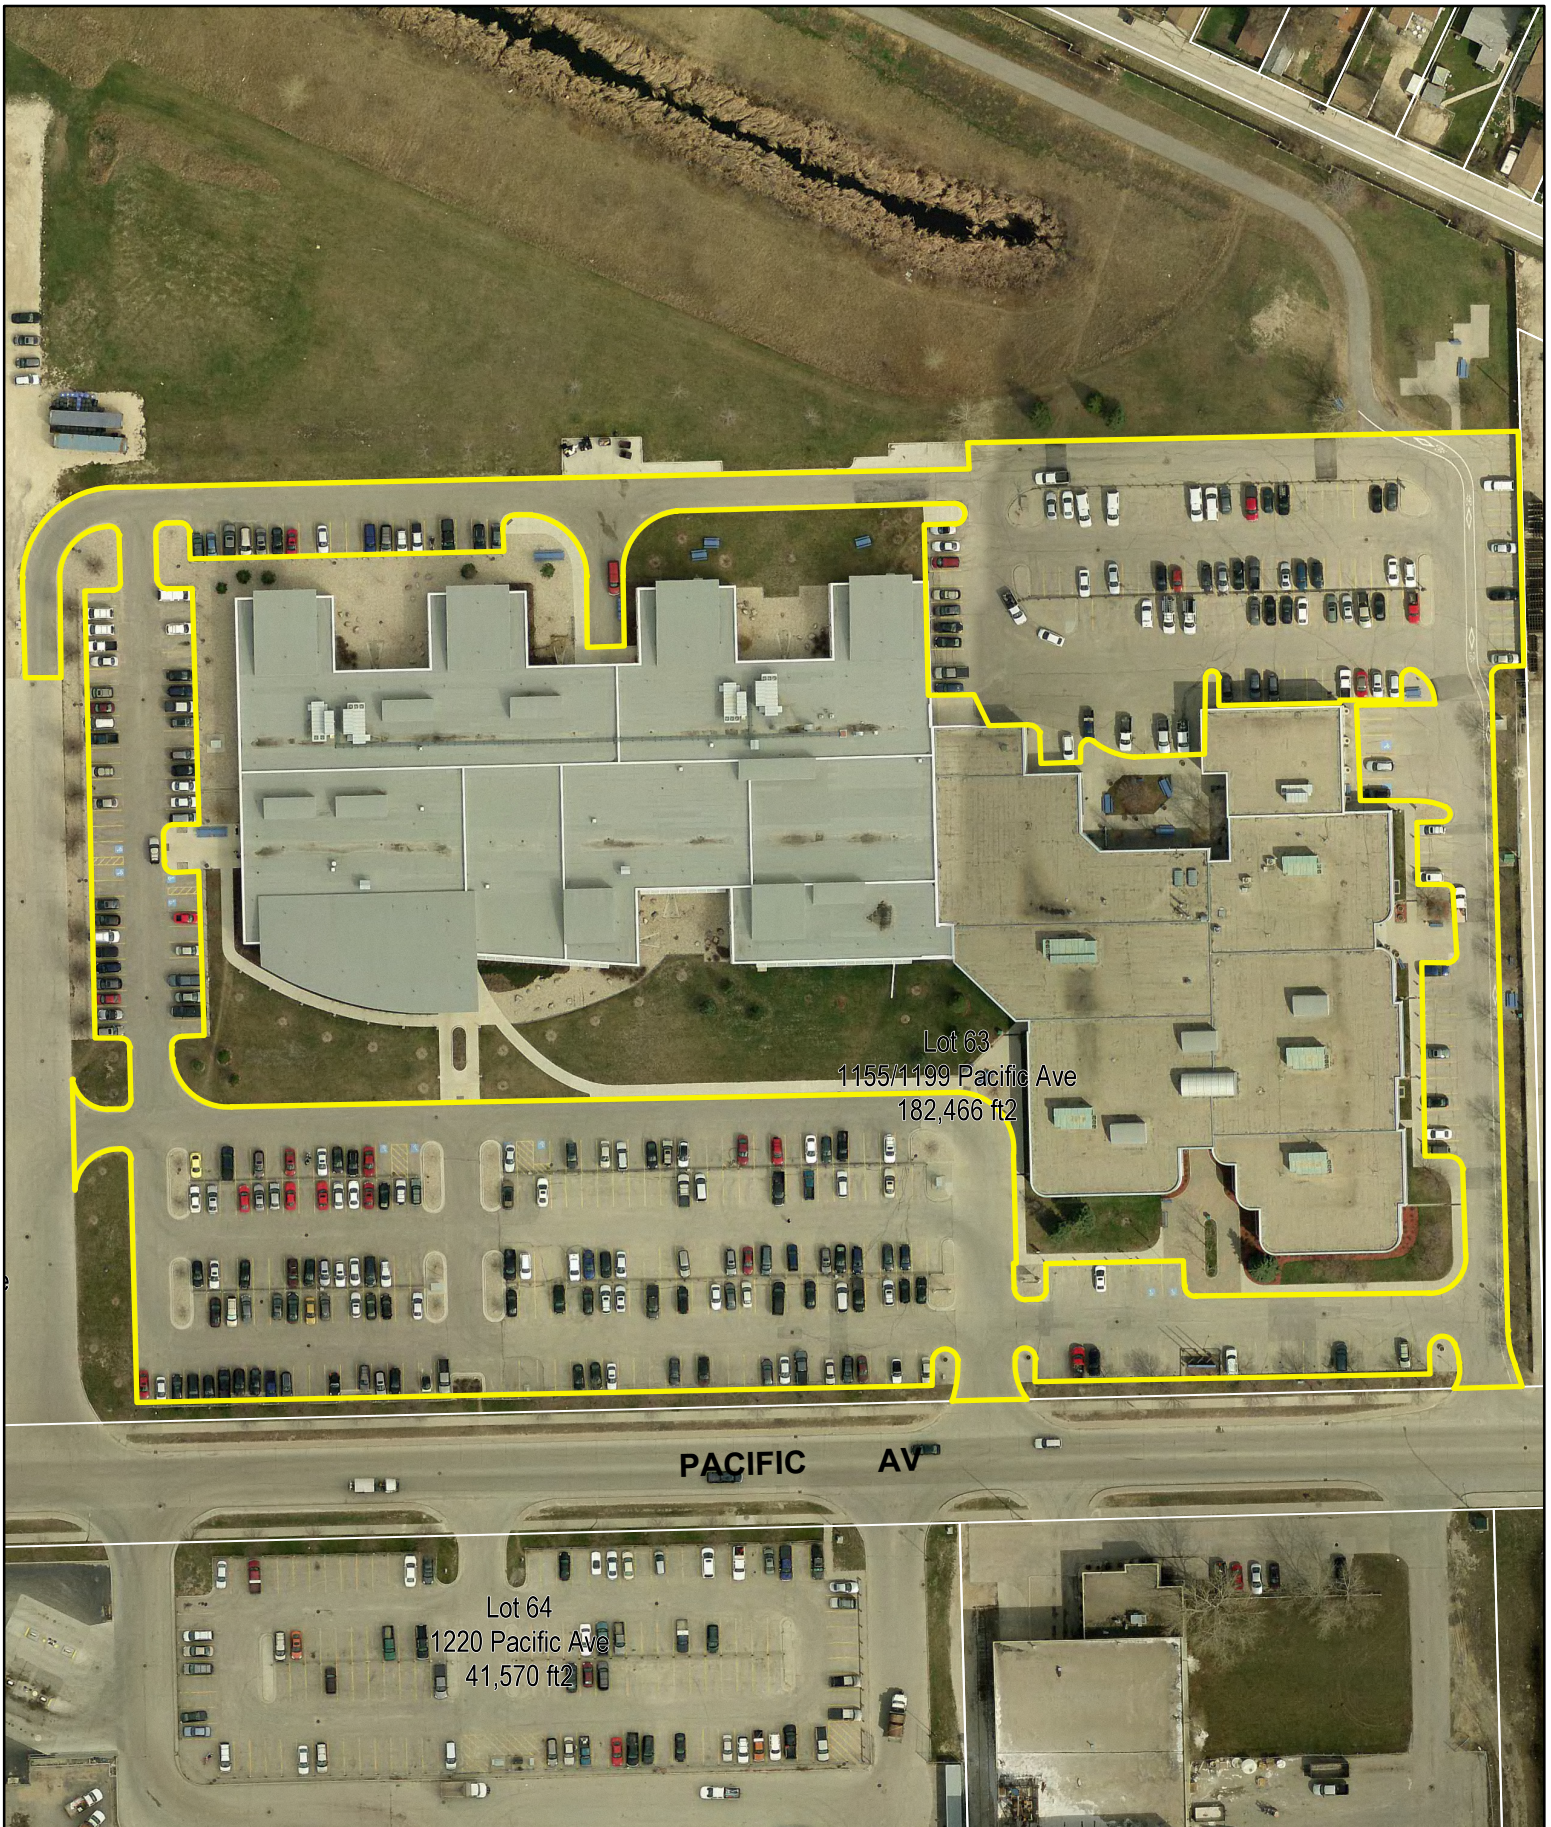

0 20 40 60 80 100
Feet

Lot 41
365 Jefferson Ave
6,491 ft2

JEFFERSON AV

POWERS

KEEWATIN ST

Lot 42
765 Keewatin St
27,798 ft²

Lot 43
126 King St
3,812 ft²

**LOGAN
AV**

**WARNOCK
ST**

Lot 45
1057 Logan Ave
6,890 ft²

Lot 45
1057 Logan Ave
2,046 ft²

Lot 62
625 Osborne St
45,386 ft²

OSBORNE ST

KYLEMORE AV

Lot 63
1155/1199 Pacific Ave
182,466 ft²

PACIFIC AV

Lot 64
1220 Pacific Ave
41,570 ft²

PACIFIC AV

Lot 64
1220 Pacific Ave
41,570 ft²

Lot 65
1277 Pacific Ave
19,885 ft2

PACIFIC AV

PACIFIC AV

Lot 70
346 Pacific Ave
41,228 ft2

PAULIN ST

Lot 98
111 Victoria Ave W
3,581 ft2

VICTORIA AV W

Lot 102
545 Watt St
1,810 ft2

WATT ST

Lot 105
1539 Waverley St
107,350 ft2

WAVERLEY ST

Lot 108
380 William Ave
6,886 ft²

ELLEN ST