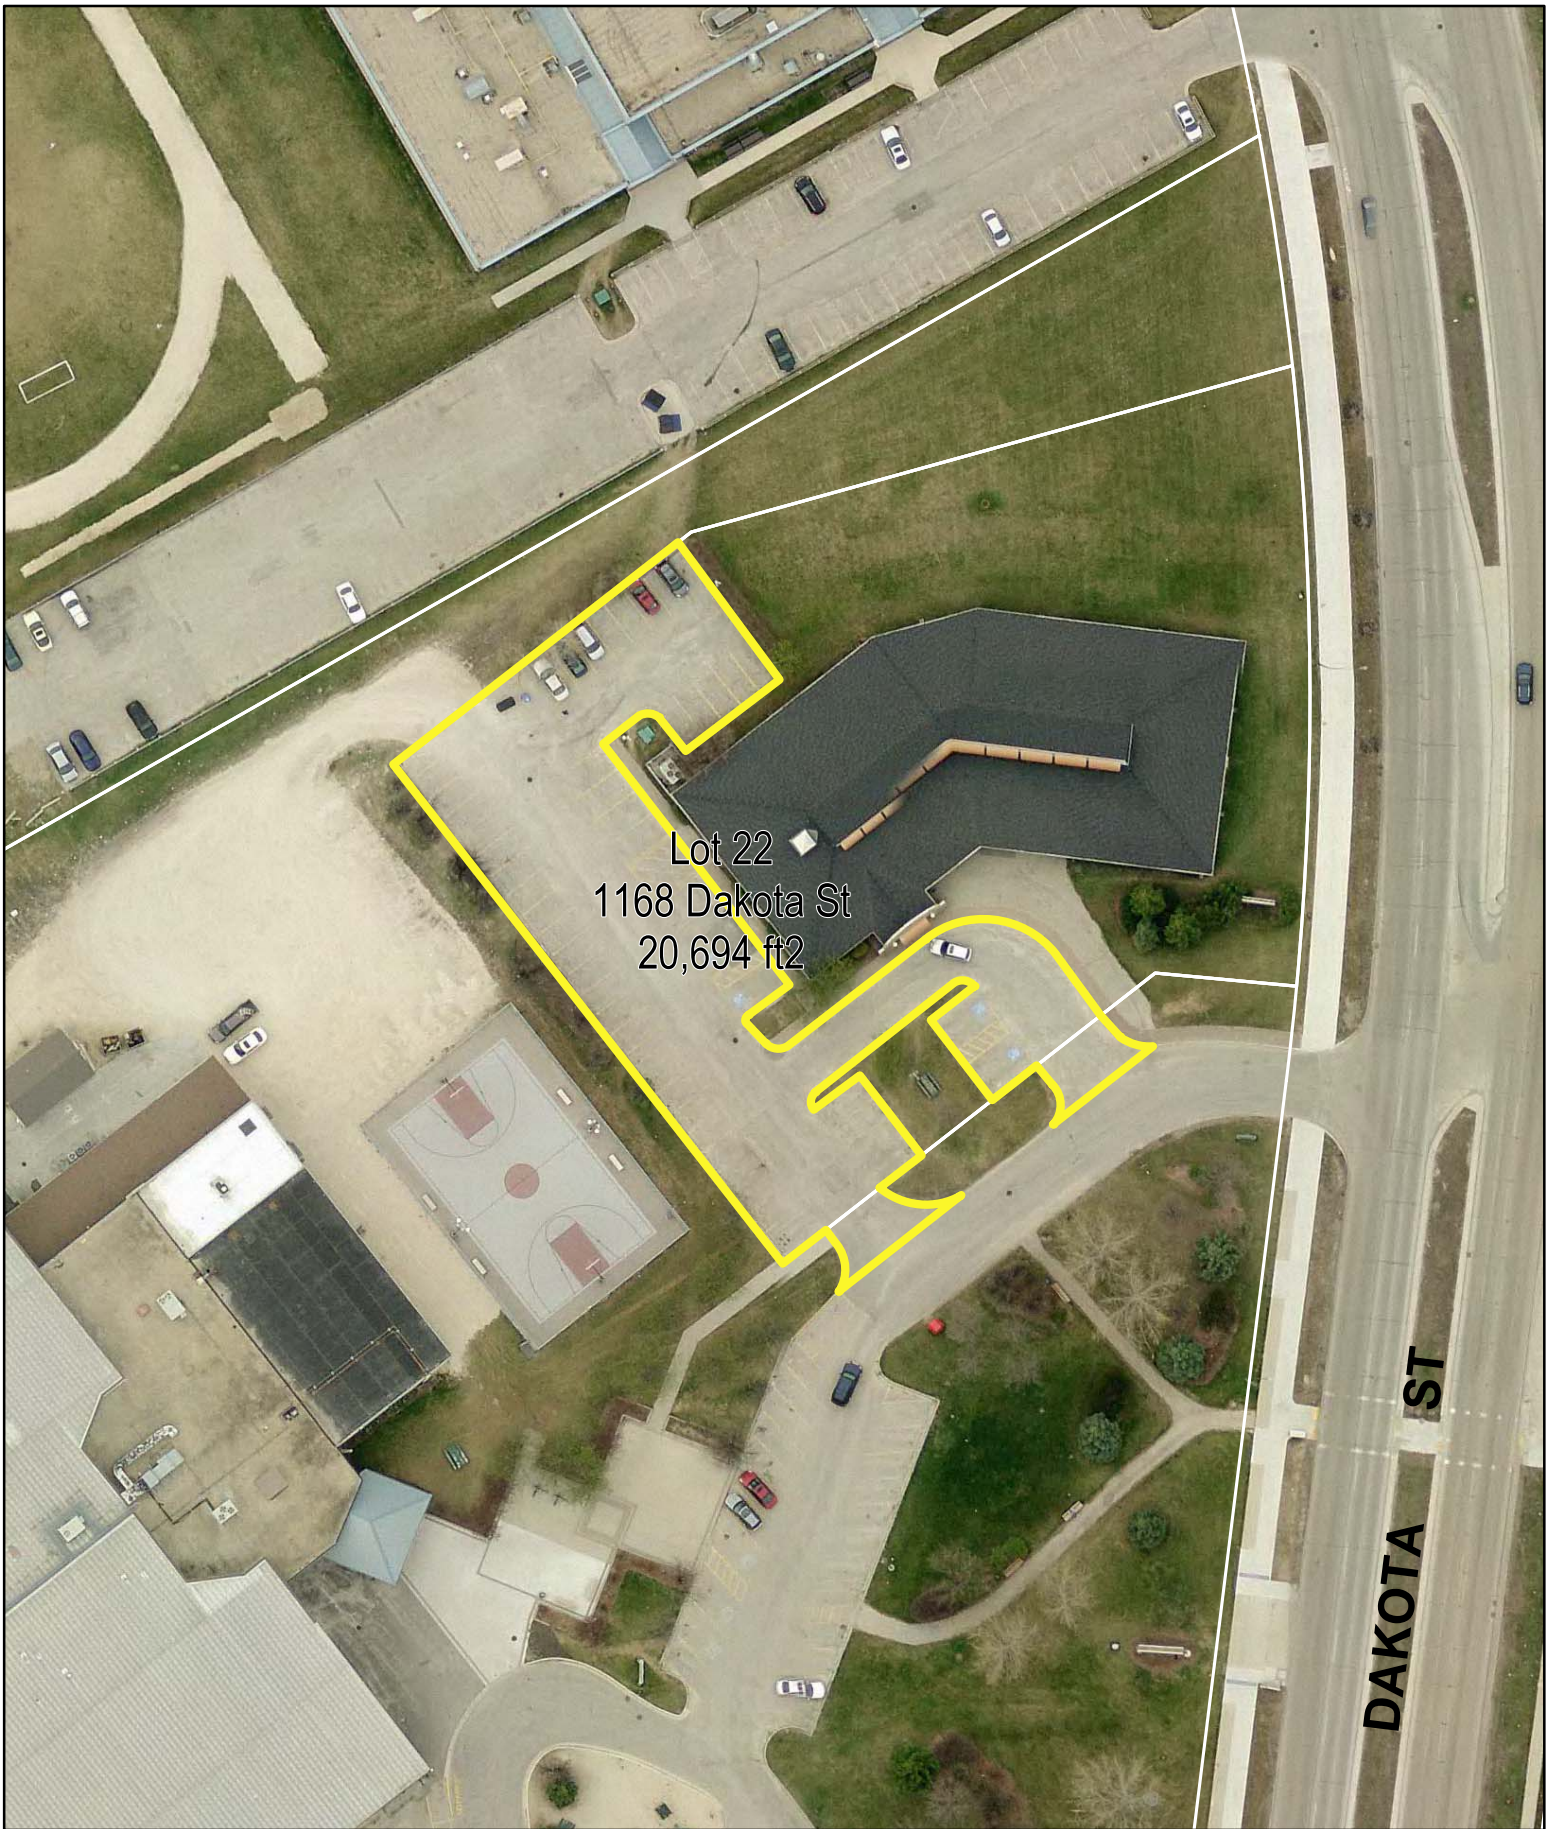

Lot 2
601 Aikins St
4,575 ft²

INKSTER

ALLARD AV

Lot 3
66 Allard Ave
9,406 ft²

Lot 9
700 Assiniboine Park Dr
47,530 ft²

Lot 22
1168 Dakota St
20,694 ft²

DAKOTA ST

Lot 29
6 Fermor Ave
8,405 ft²

0 20 40 60 80 100
Feet

Lot 41
365 Jefferson Ave
6,491 ft2

JEFFERSON AV

POWERS

KEEWATIN ST

Lot 42
765 Keewatin St
27,798 ft²

Lot 43
126 King St
3,812 ft²

**LOGAN
AV**

**WARNOCK
ST**

Lot 45
1057 Logan Ave
6,890 ft²

Lot 45
1057 Logan Ave
2,046 ft²

Lot 62
625 Osborne St
45,386 ft²

OSBORNE ST

KYLEMORE AV

Lot 63
1155/1199 Pacific Ave
182,466 ft²

PACIFIC AV

Lot 98
111 Victoria Ave W
3,581 ft2

VICTORIA AV W

Lot 102
545 Watt St
1,810 ft2

WATT ST

Lot 105
1539 Waverley St
107,350 ft2

WAVERLEY ST

Lot 108
380 William Ave
6,886 ft²

ELLEN ST