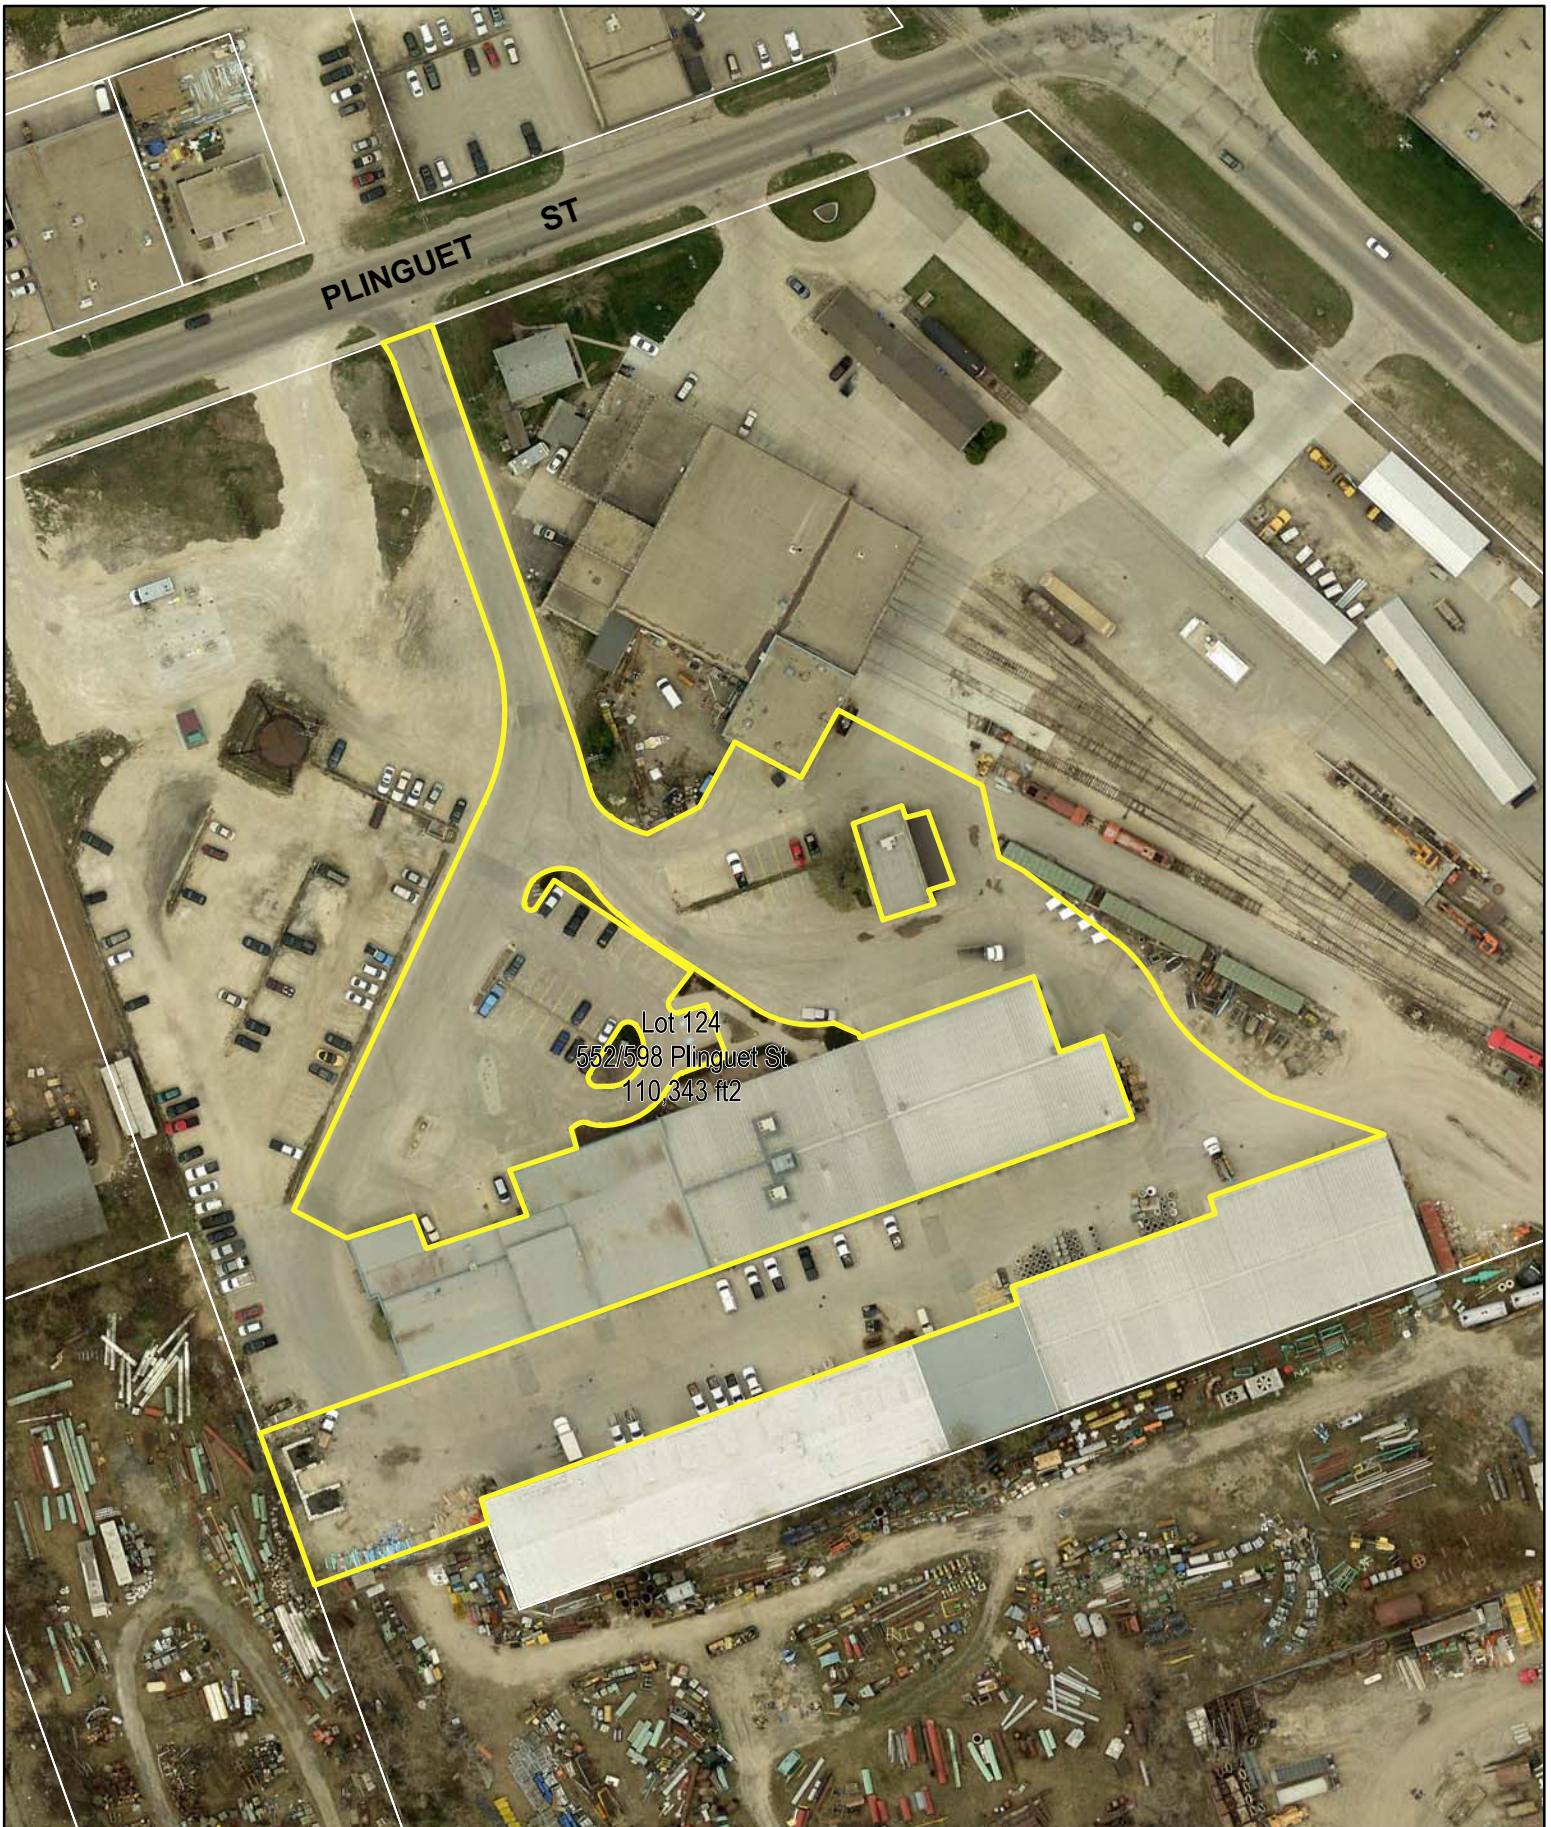

Lot 2
601 Aikins St
4,575 ft²

INKSTER

ALLARD AV

Lot 3
66 Allard Ave
9,406 ft²

Lot 9
700 Assiniboine Park Dr
47,530 ft²

Lot 22
1168 Dakota St
20,694 ft²

DAKOTA ST

Lot 29
6 Fermor Ave
8,405 ft²

Lot 98
111 Victoria Ave W
3,581 ft2

VICTORIA AV W

Lot 102
545 Watt St
1,810 ft2

WATT ST

Lot 105
1539 Waverley St
107,350 ft2

WAVERLEY ST

Lot 108
380 William Ave
6,886 ft²

ELLEN ST

Lot 123
735 Assiniboine Park Dr
26,587 ft2

ROBLIN BV

ASSINIBOINE PARK DR

PLINGUET ST

Lot 124
552/598 Plinguet St
110,343 ft2

Lot 128
960 Thomas Ave
66,075 ft²

A

Lot 128
960 Thomas Ave
20,673 ft²