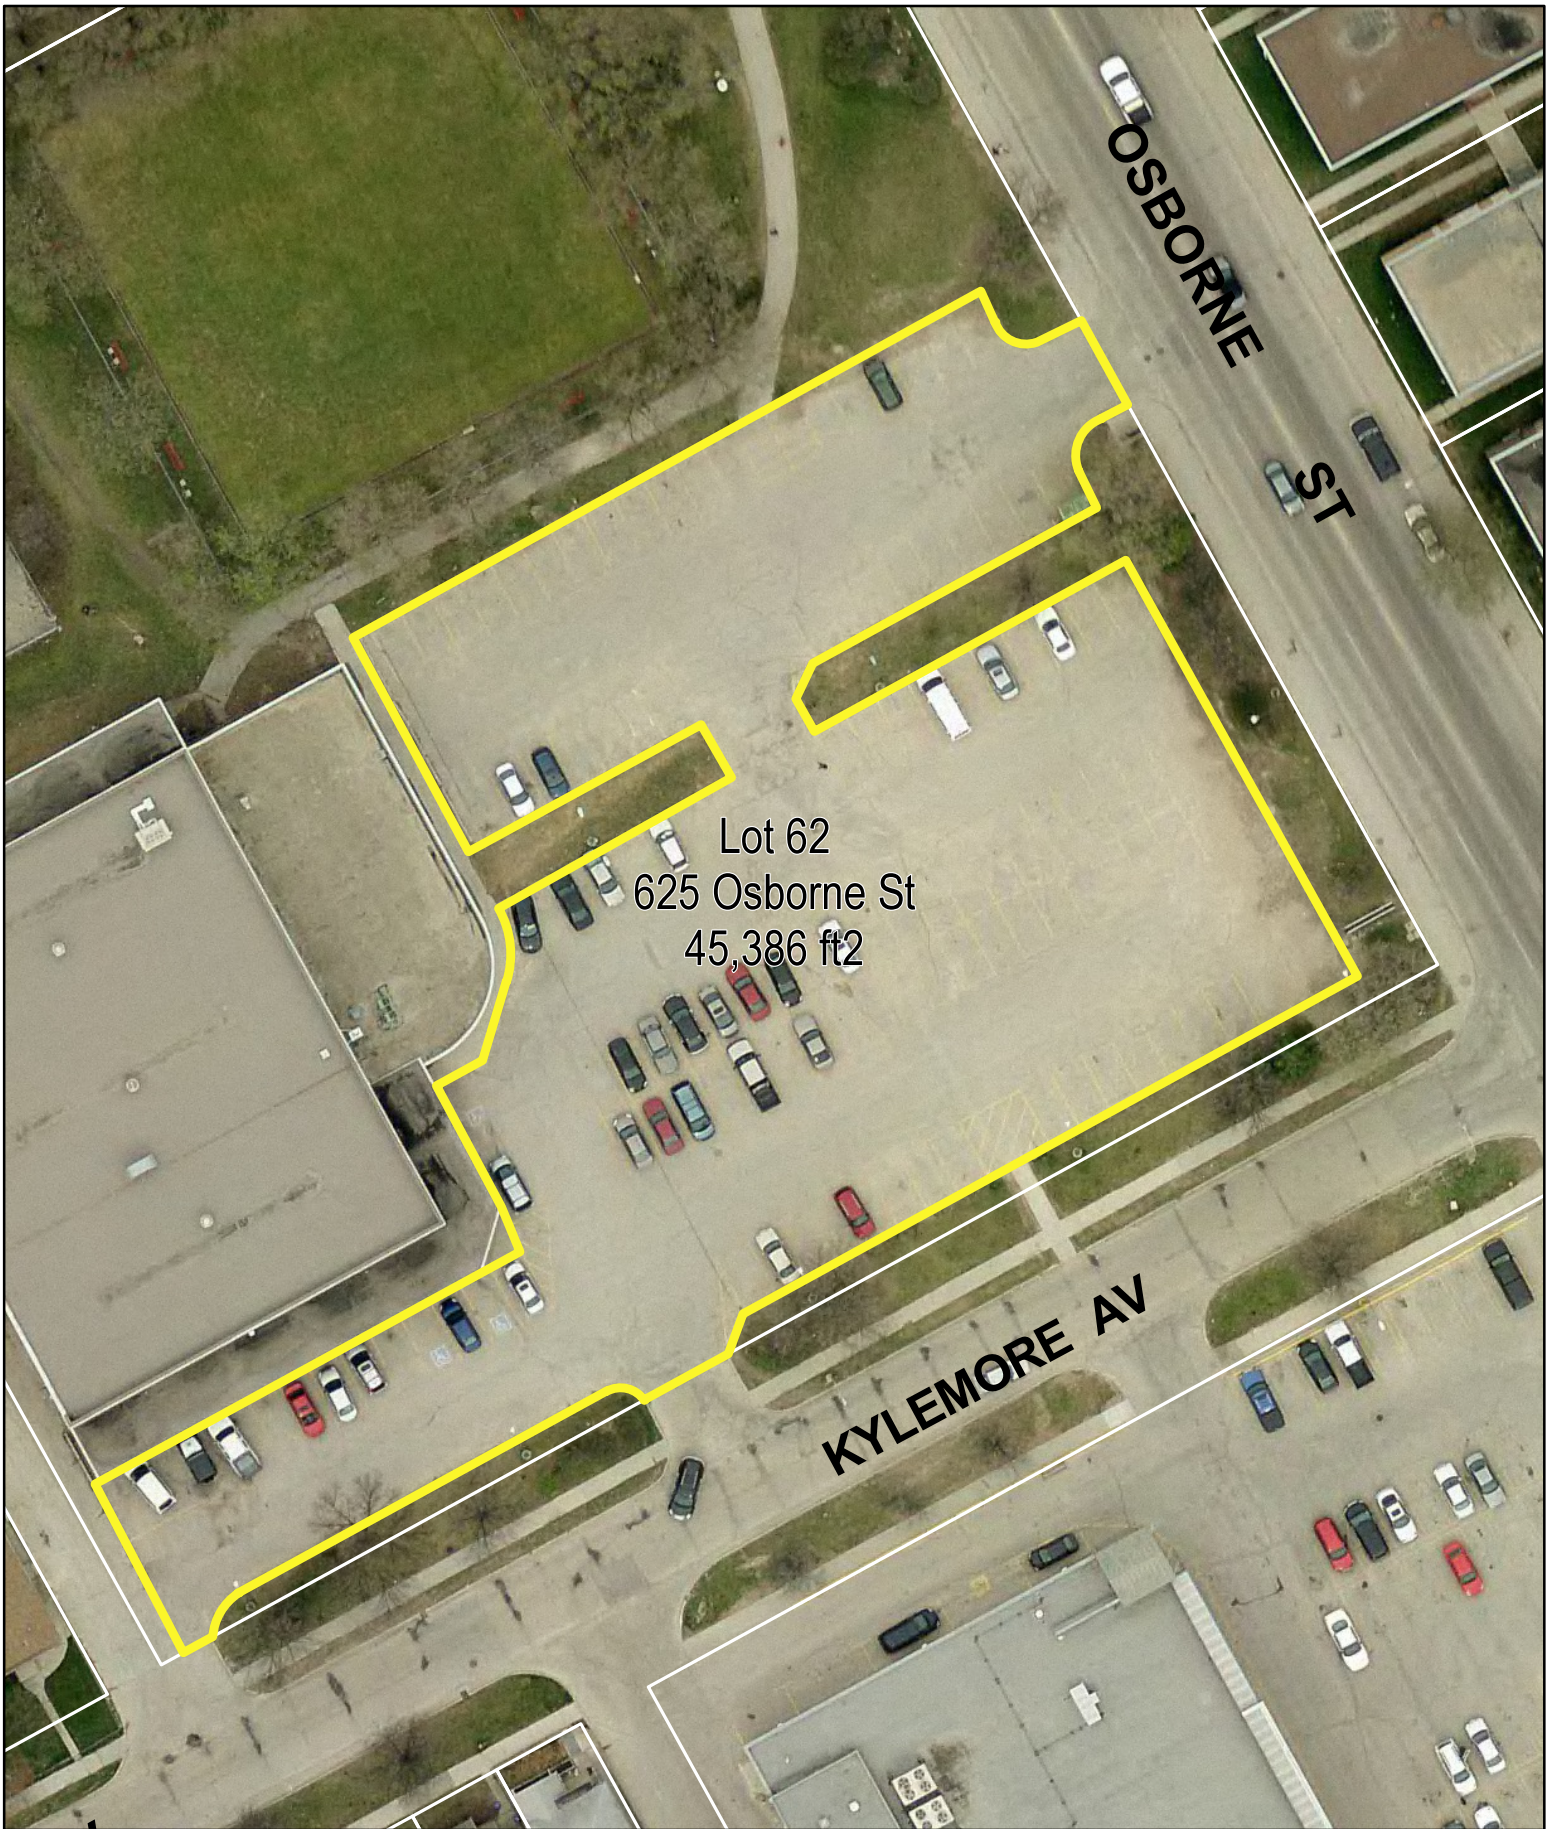

Lot 2
601 Aikins St
4,575 ft²

INKSTER

ALLARD AV

Lot 3
66 Allard Ave
9,406 ft²

Lot 9
700 Assiniboine Park Dr
47,530 ft²

Lot 22
1168 Dakota St
20,694 ft²

DAKOTA ST

Lot 29
6 Fermor Ave
8,405 ft²

0 20 40 60 80 100
Feet

Lot 41
365 Jefferson Ave
6,491 ft2

JEFFERSON AV

POWERS

KEEWATIN ST

Lot 42
765 Keewatin St
27,798 ft²

Lot 43
126 King St
3,812 ft²

**LOGAN
AV**

**WARNOCK
ST**

Lot 45
1057 Logan Ave
6,890 ft²

Lot 45
1057 Logan Ave
2,046 ft²

Lot 62
625 Osborne St
45,386 ft²

OSBORNE ST

KYLEMORE AV

Lot 63
1155/1199 Pacific Ave
182,466 ft²

PACIFIC AV

Lot 98
111 Victoria Ave W
3,581 ft2

VICTORIA AV W

Lot 102
545 Watt St
1,810 ft2

WATT ST

Lot 105
1539 Waverley St
107,350 ft2

WAVERLEY ST

Lot 108
380 William Ave
6,886 ft²

ELLEN ST