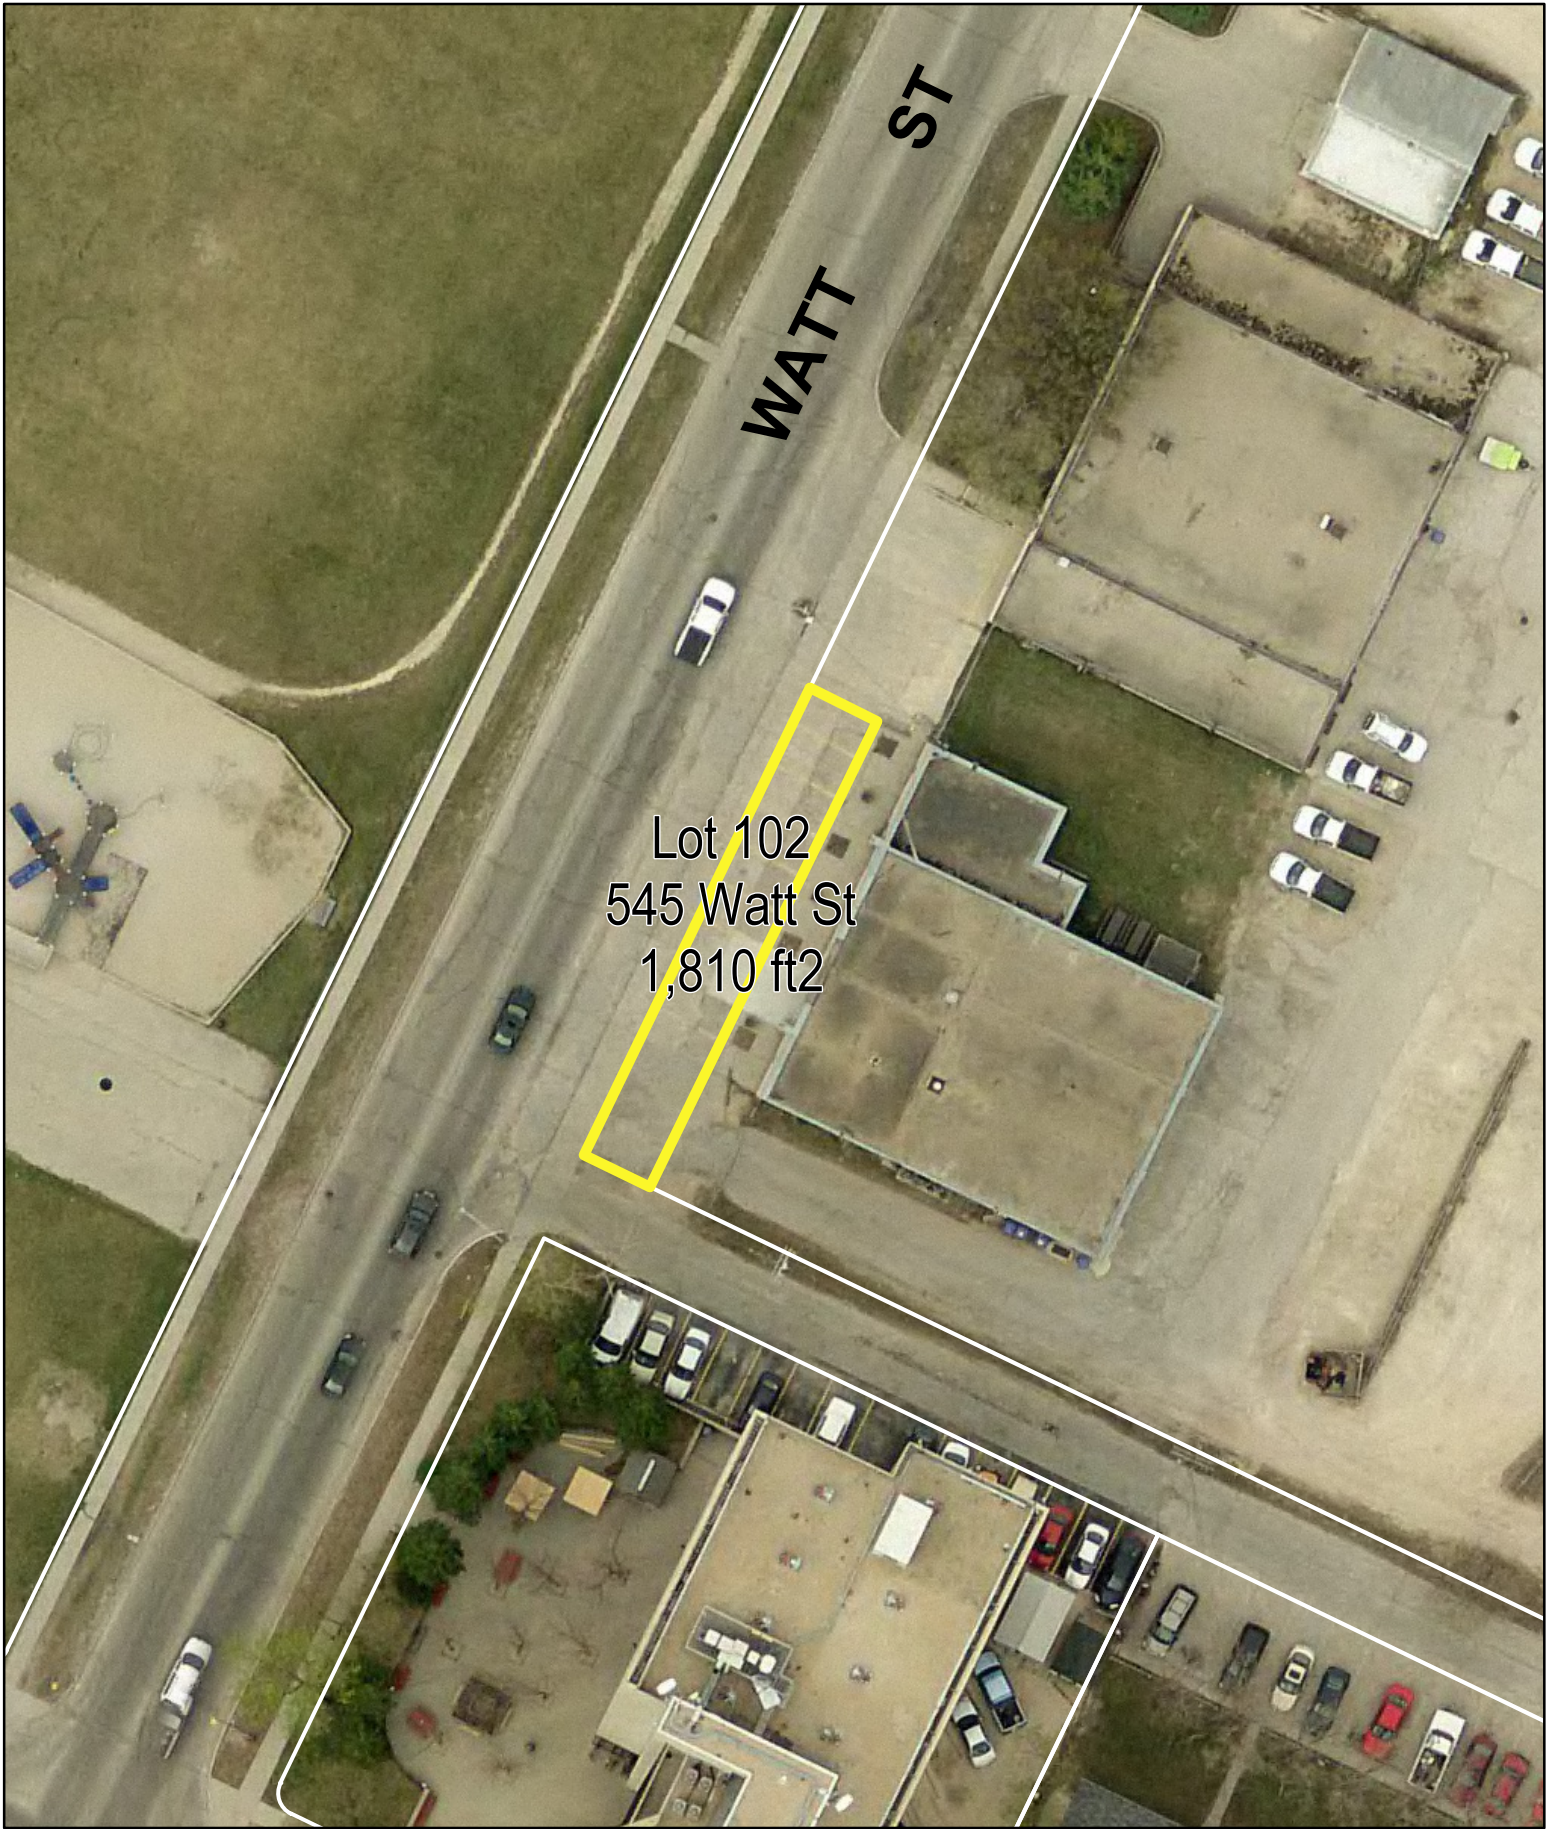

Lot 76
1910 Portage Ave
10,446 ft²

Lot 79
25 Poseidon Bay
19,344 ft2

POSEIDON
BY

0 20 40 60 80 100
Feet

DUMOULIN AV

Lot 84
212 Dumoulin Ave
18,211 ft²

Lot 83
219 Provencher Blvd
4,029 ft²

PROVENCHER BV

Lot 98
111 Victoria Ave W
3,581 ft2

VICTORIA AV W

Lot 102
545 Watt St
1,810 ft2

WATT ST

Lot 105
1539 Waverley St
107,350 ft2

WAVERLEY ST

Lot 108
380 William Ave
6,886 ft²

ELLEN ST

Lot 123
735 Assiniboine Park Dr
26,587 ft2

ROBLIN BV

ASSINIBOINE PARK DR

PLINGUET ST

Lot 124
552/598 Plinguet St
110,343 ft2

Lot 128
960 Thomas Ave
66,075 ft²

A

Lot 128
960 Thomas Ave
20,673 ft²