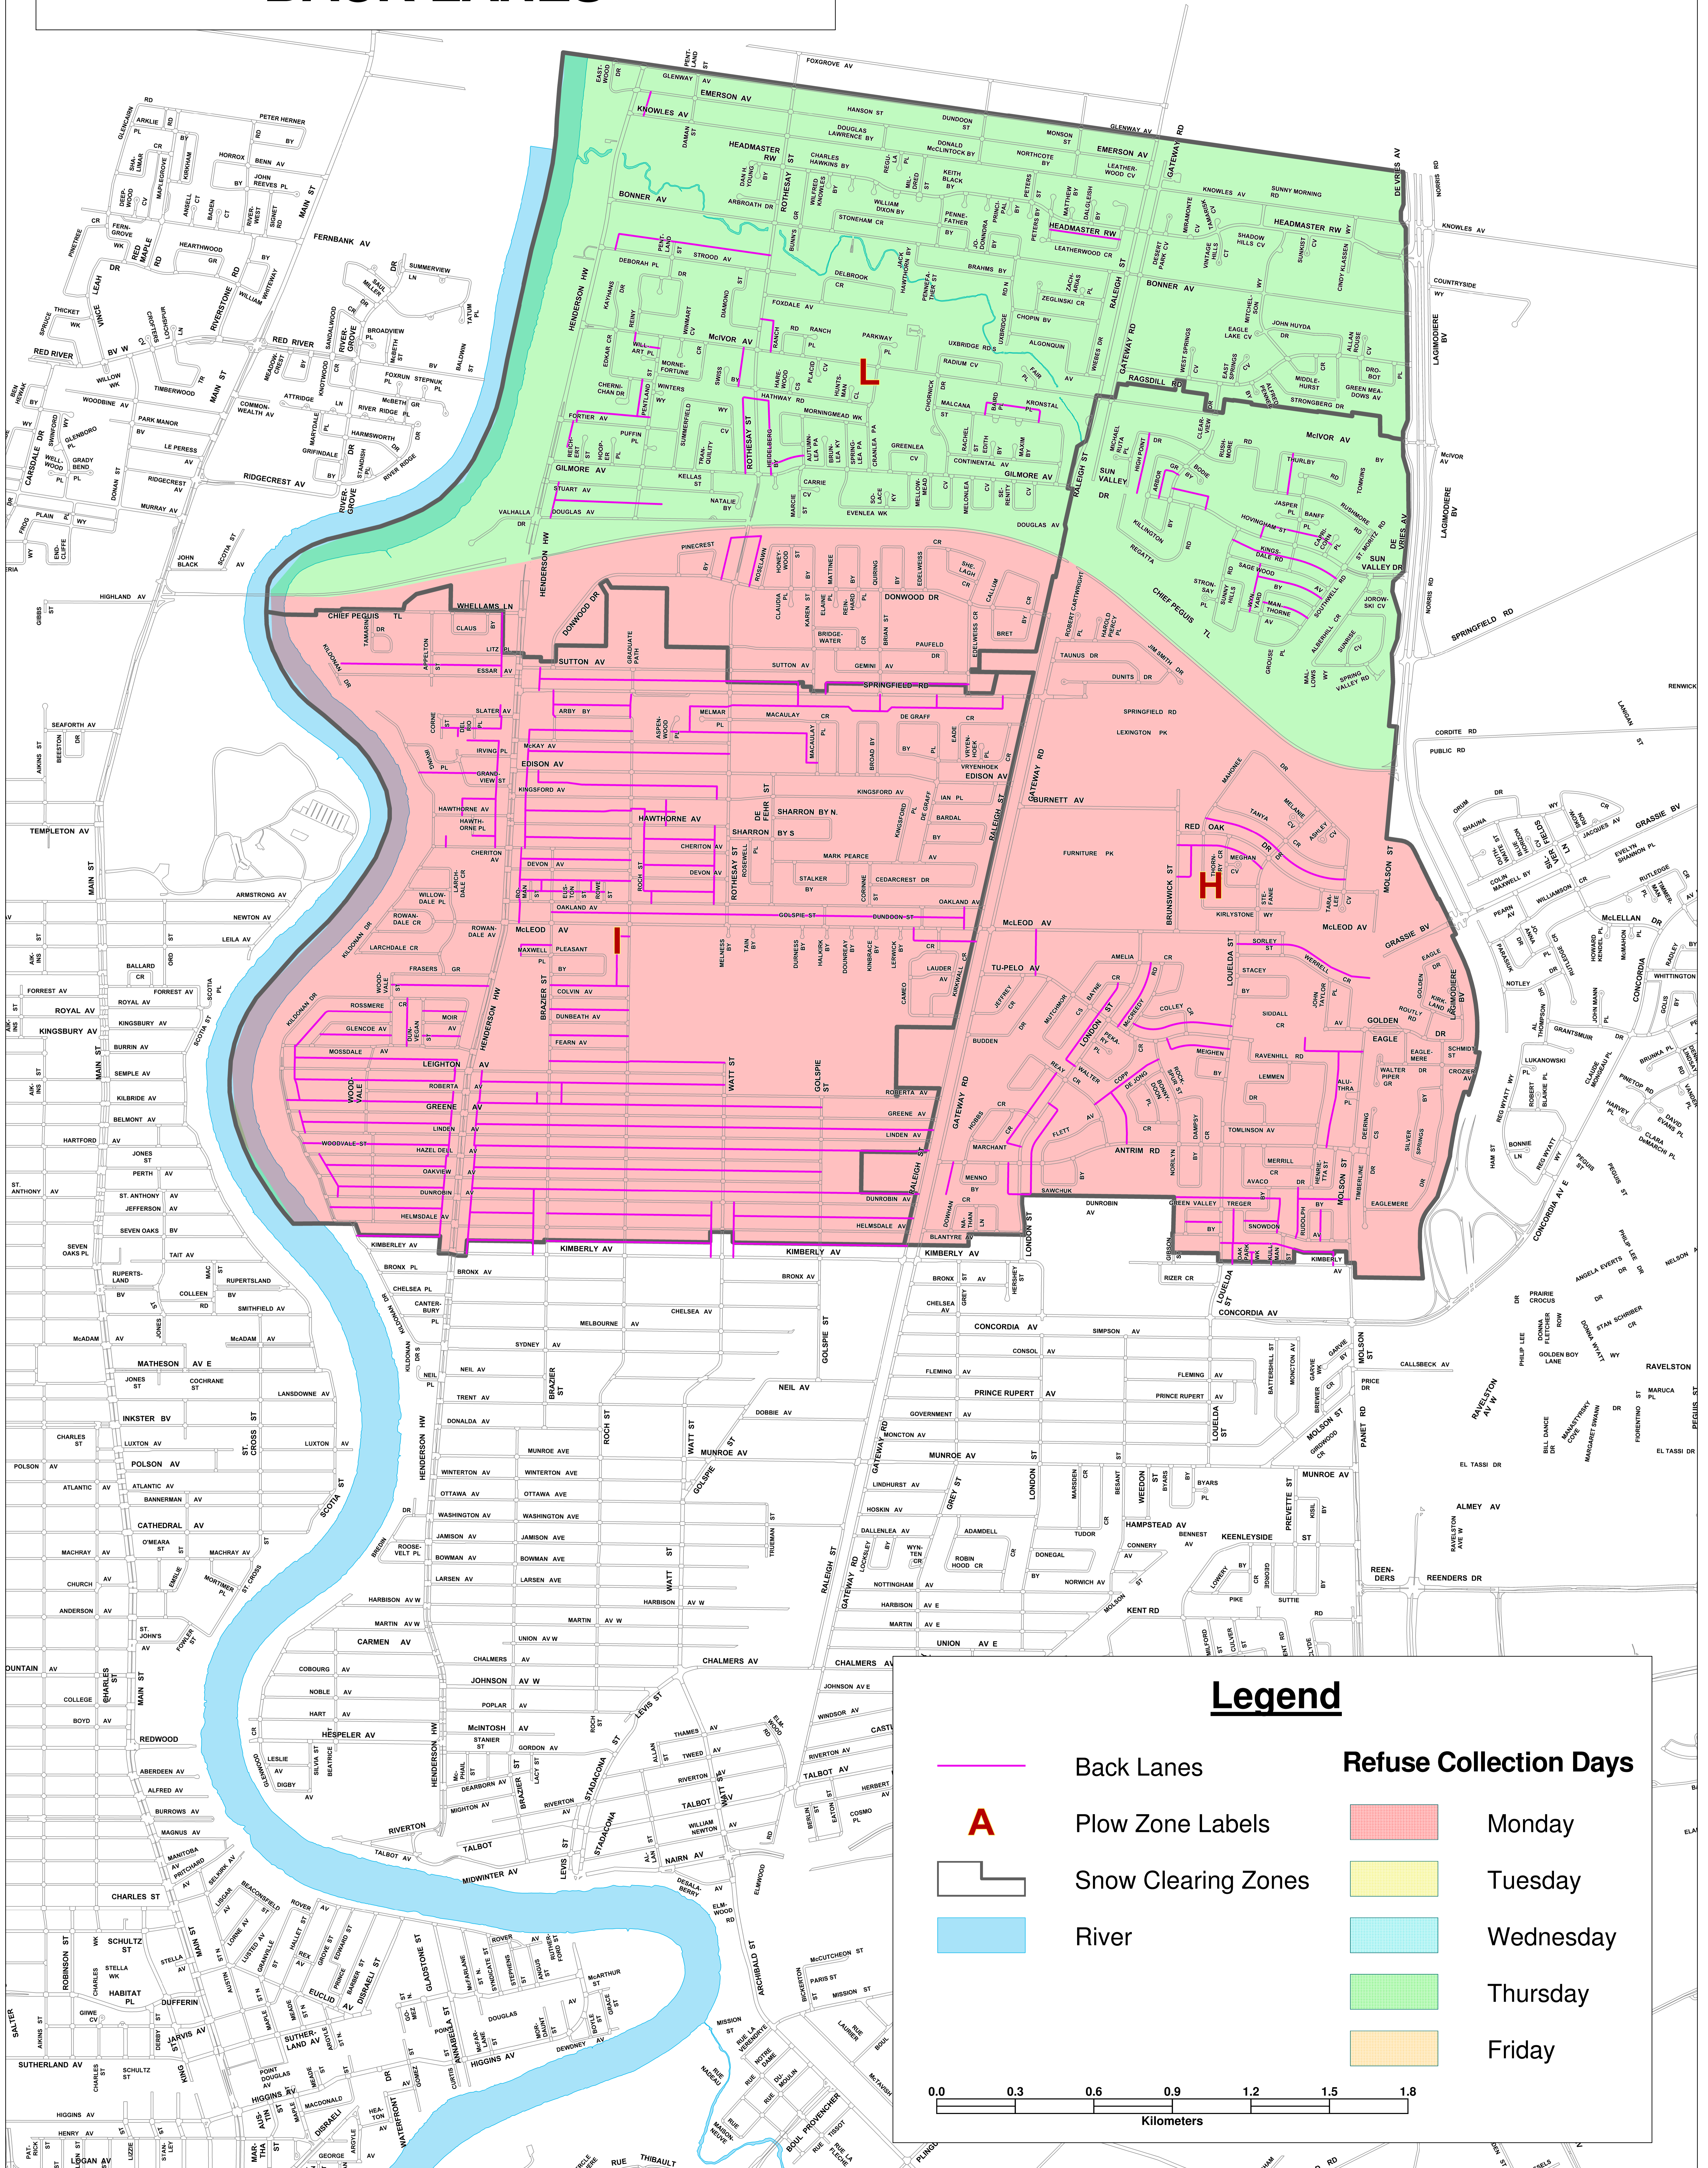

EAST AREA (NORTH) SNOW CLEARING CONTRACT BACK LANES

Legend

	Back Lanes		Monday
	Plow Zone Labels		Tuesday
	Snow Clearing Zones		Wednesday
	River		Thursday
			Friday

0.0 0.3 0.6 0.9 1.2 1.5 1.8
Kilometers