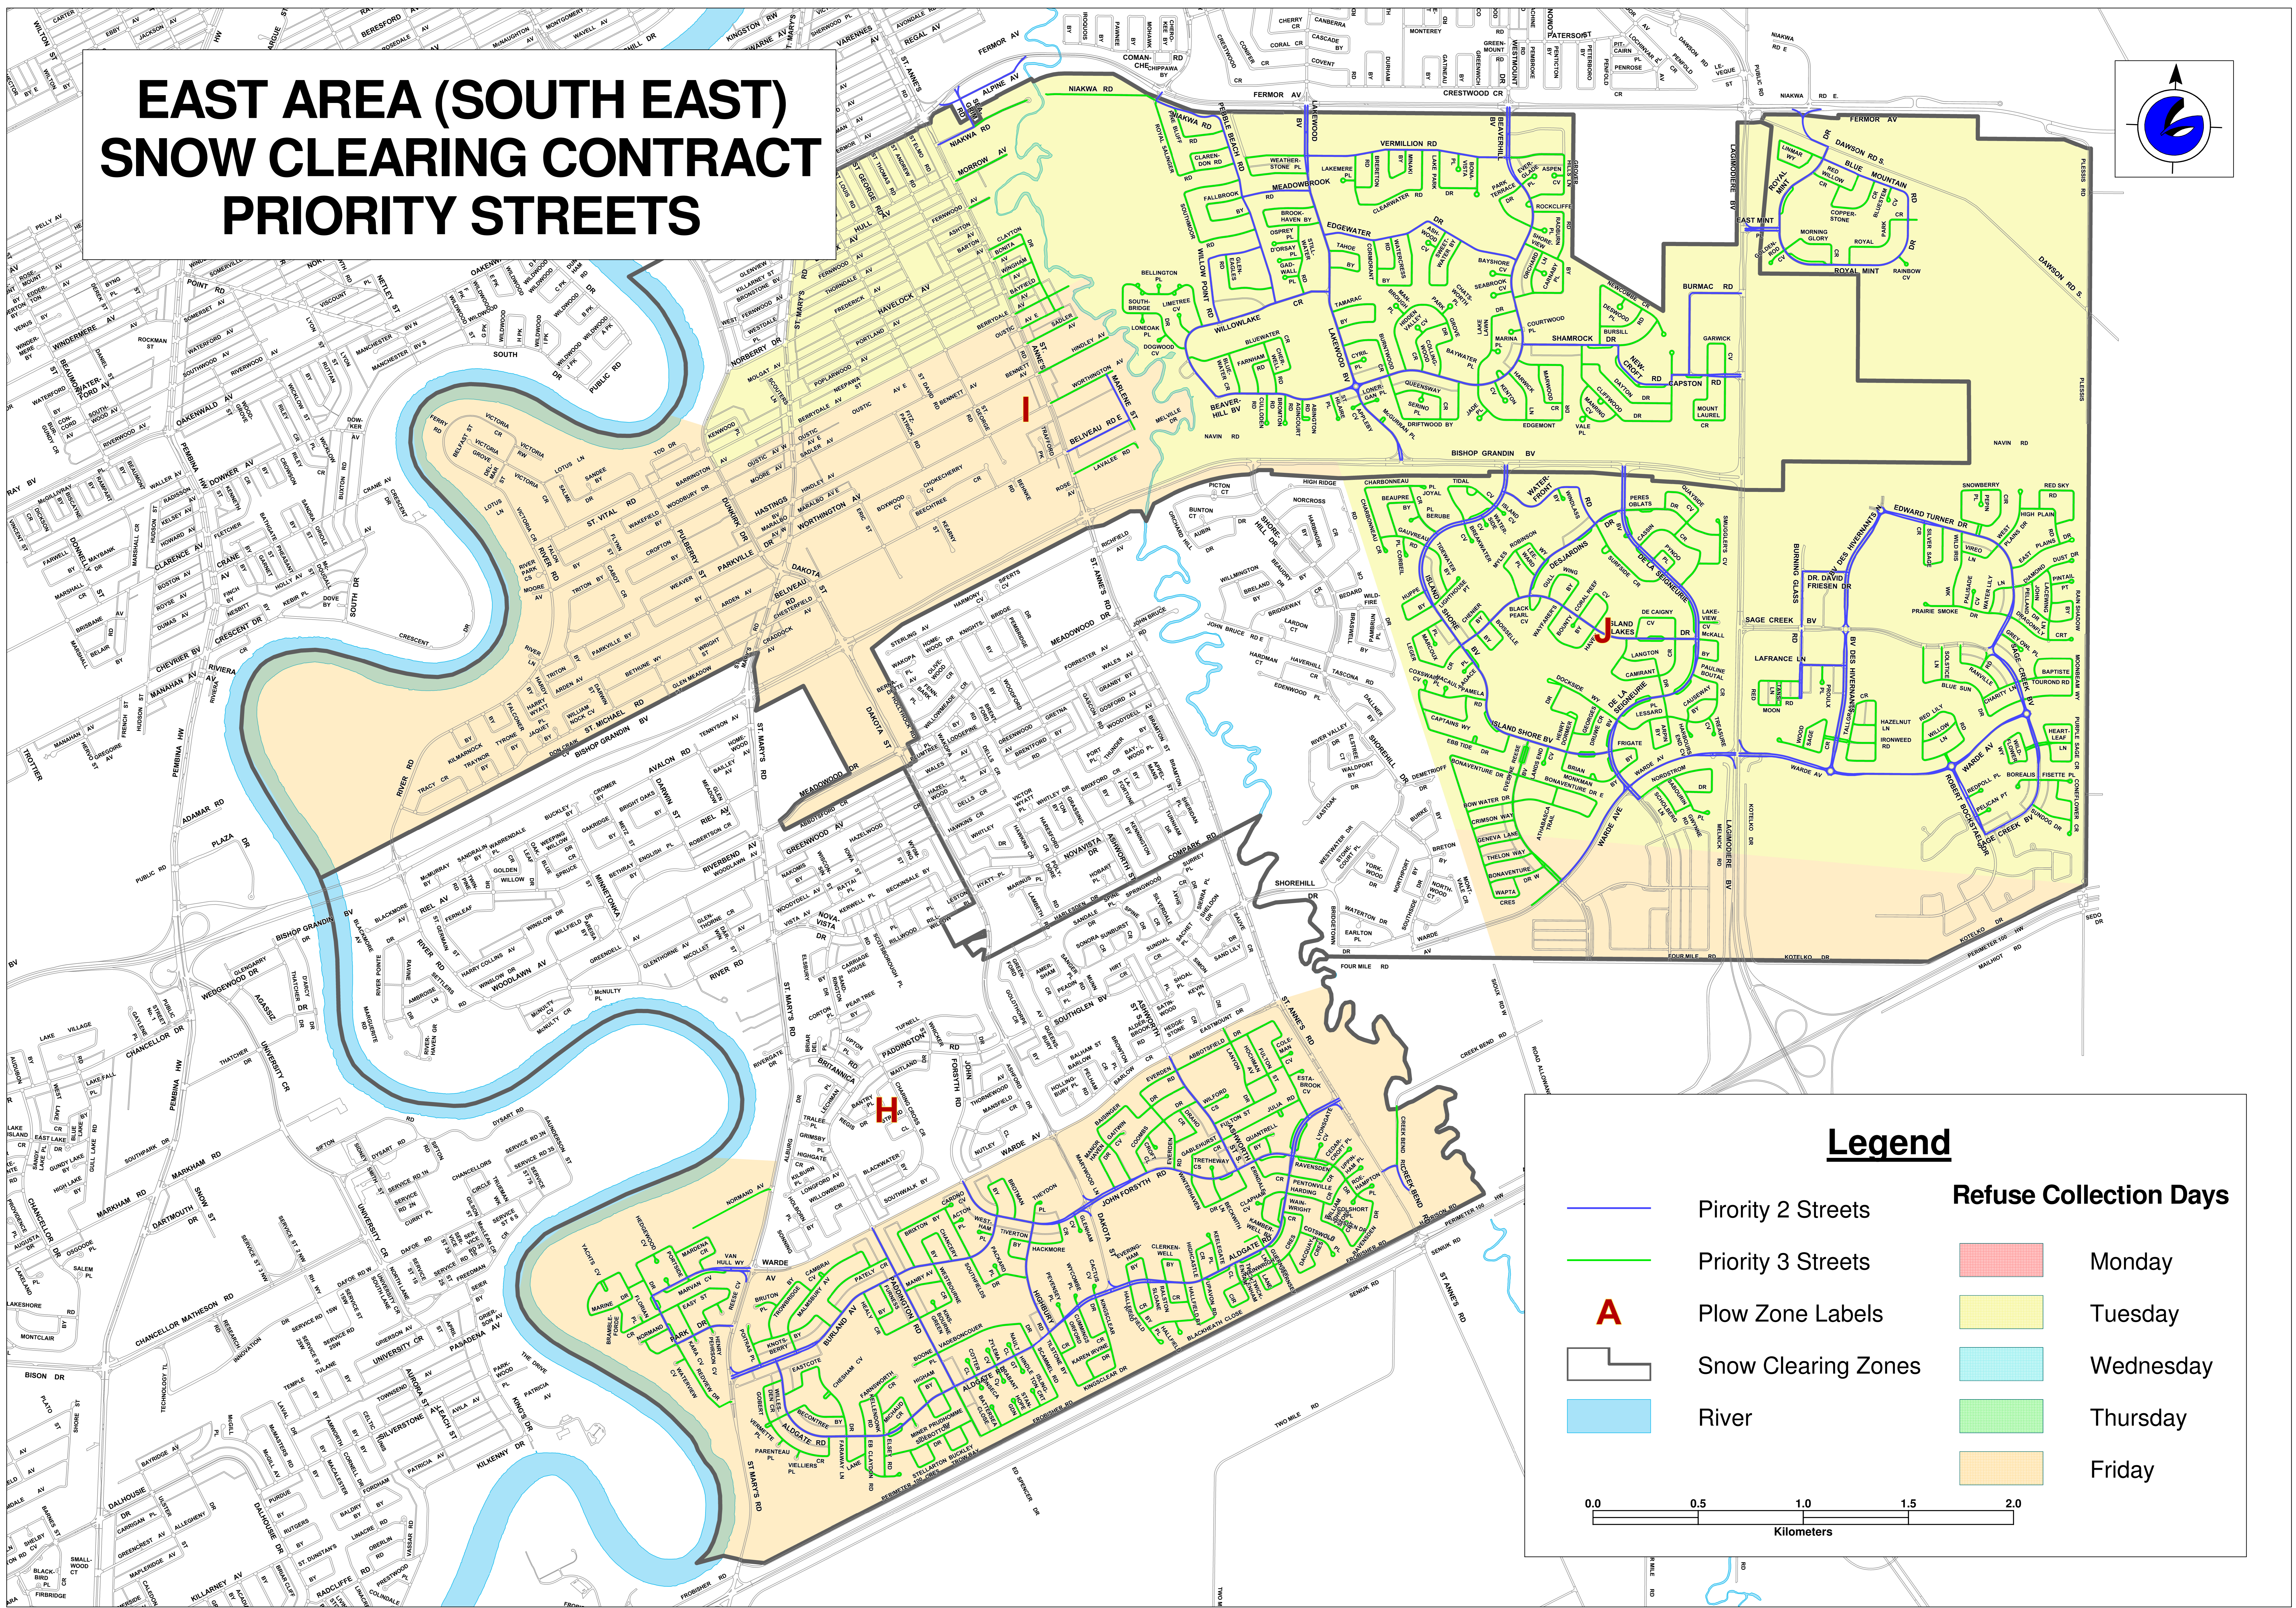

EAST AREA (SOUTH EAST) SNOW CLEARING CONTRACT PRIORITY STREETS

Legend

	Priority 2 Streets		Monday
	Priority 3 Streets		Tuesday
	Plow Zone Labels		Wednesday
	Snow Clearing Zones		Thursday
	River		Friday

0.0 0.5 1.0 1.5 2.0
Kilometers