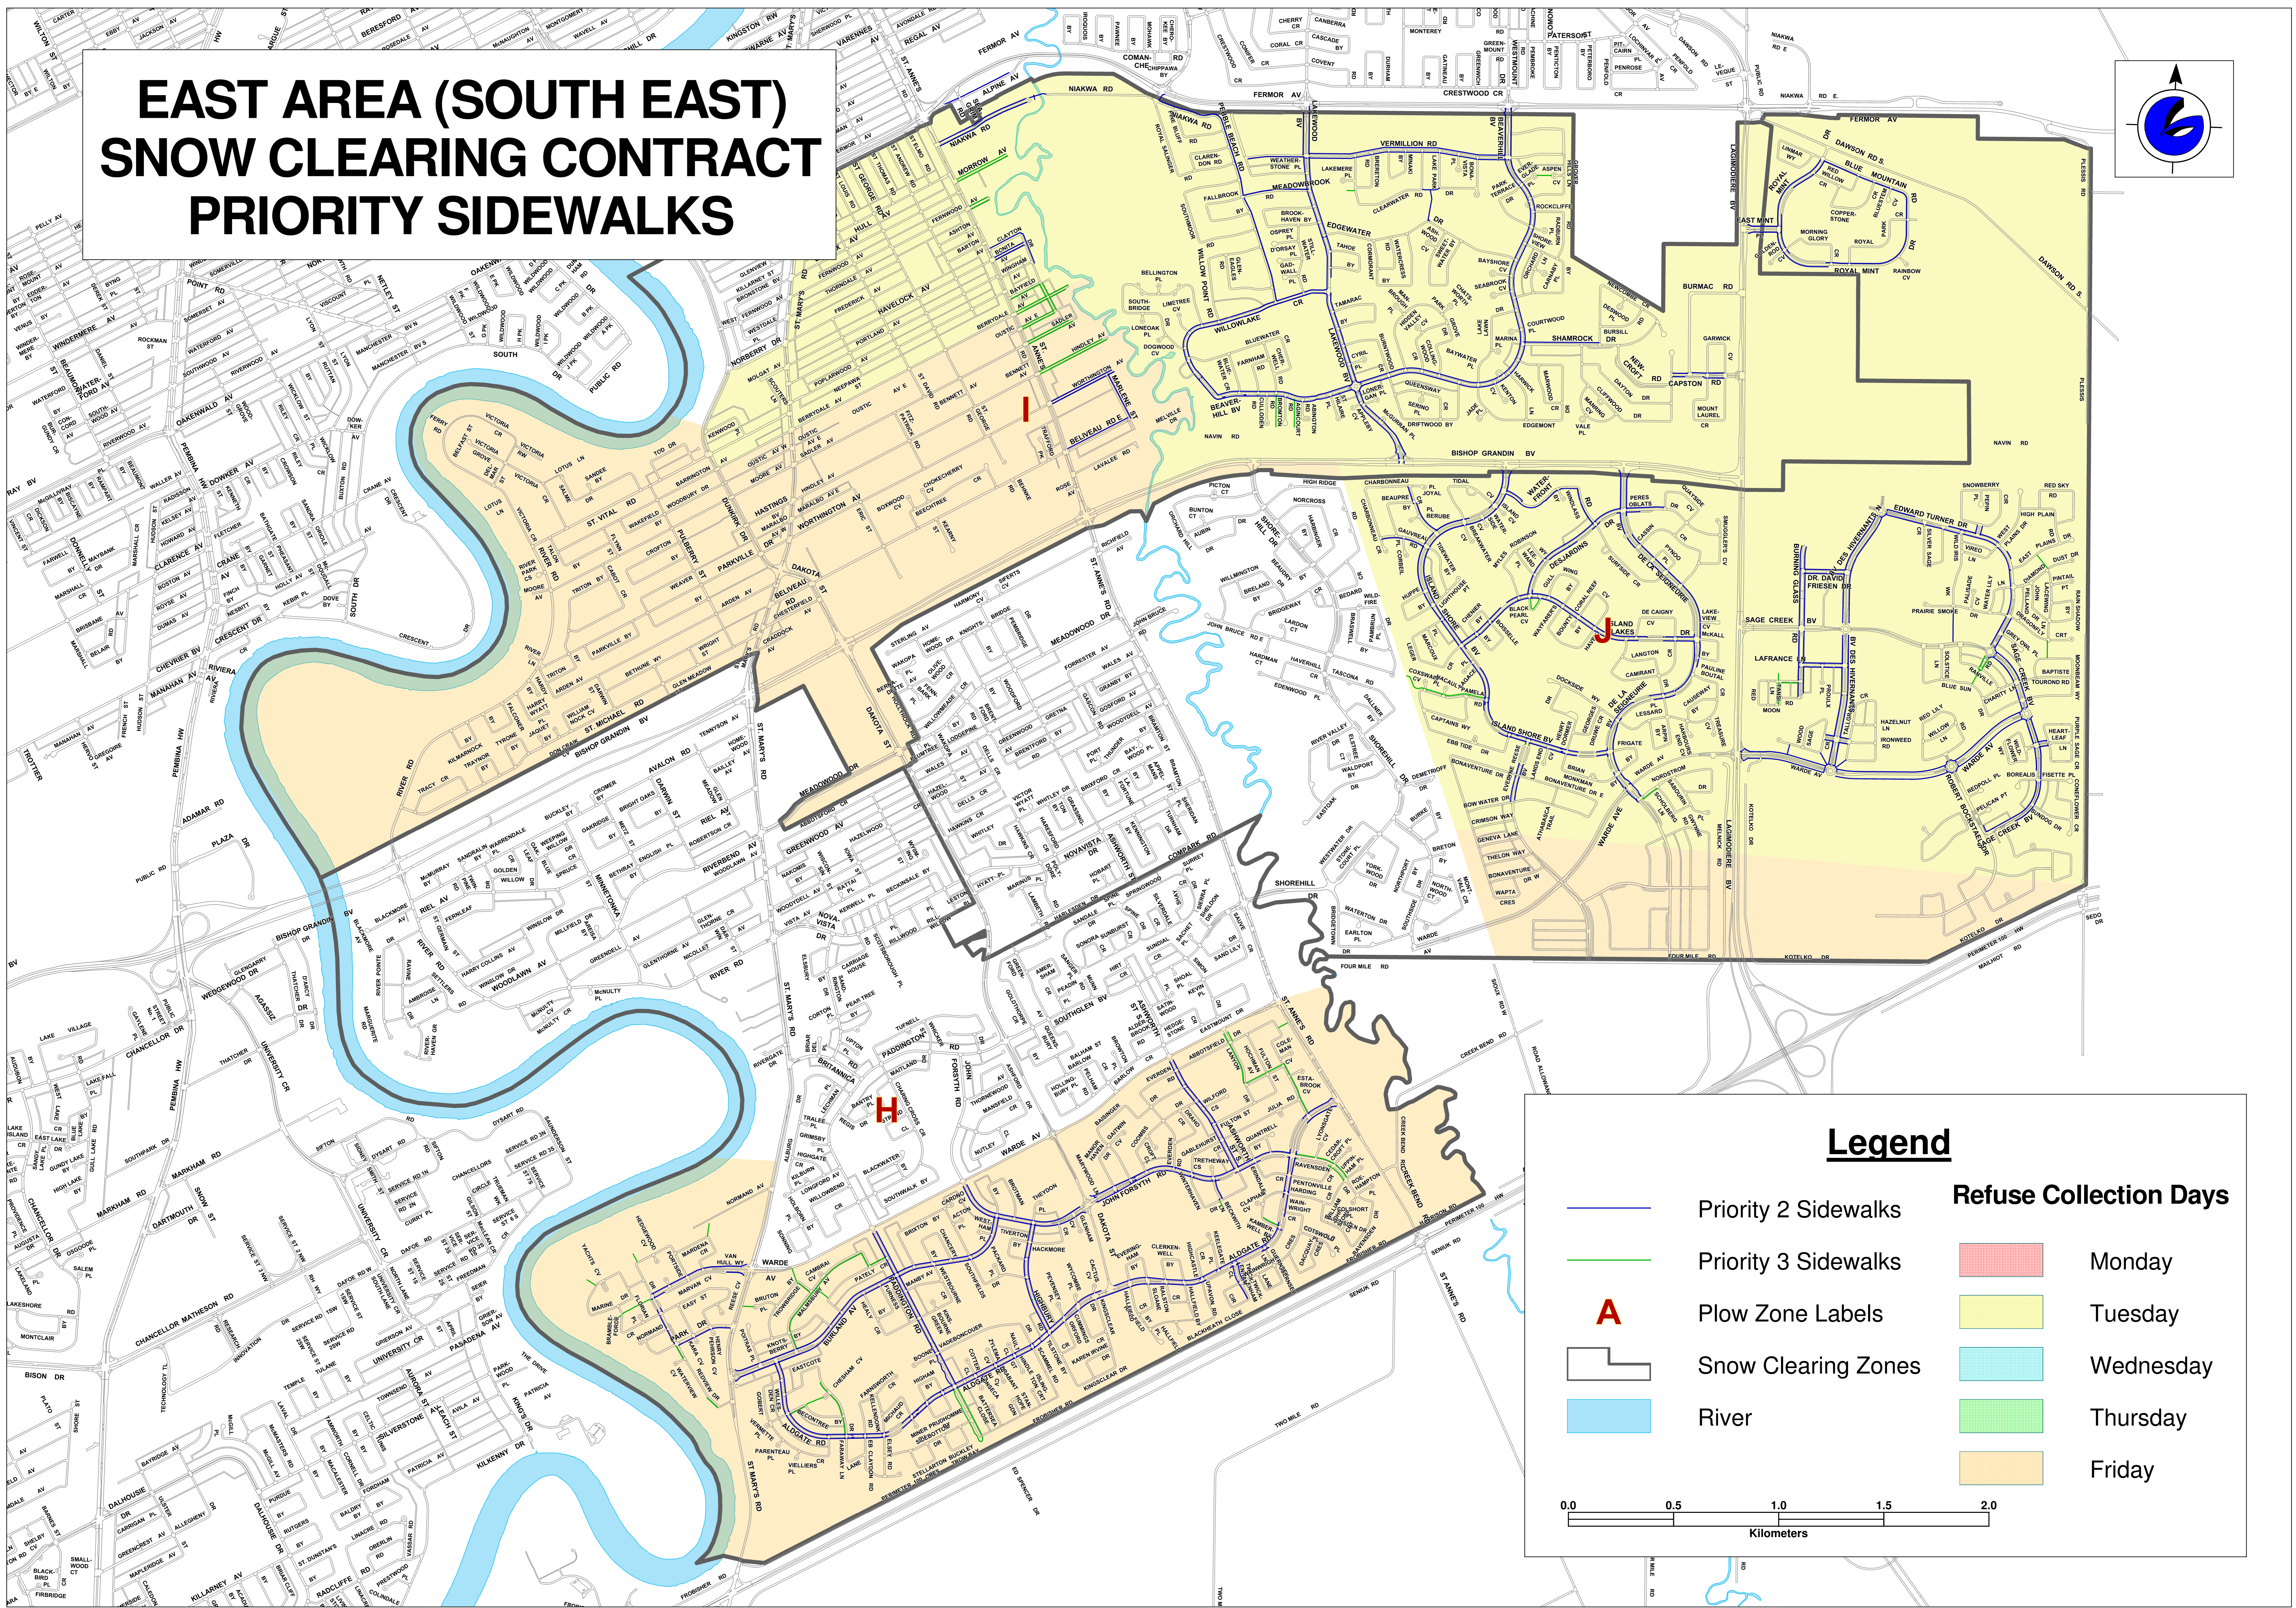

EAST AREA (SOUTH EAST) SNOW CLEARING CONTRACT PRIORITY SIDEWALKS

Legend

	Priority 2 Sidewalks		Monday
	Priority 3 Sidewalks		Tuesday
	Plow Zone Labels		Wednesday
	Snow Clearing Zones		Thursday
	River		Friday