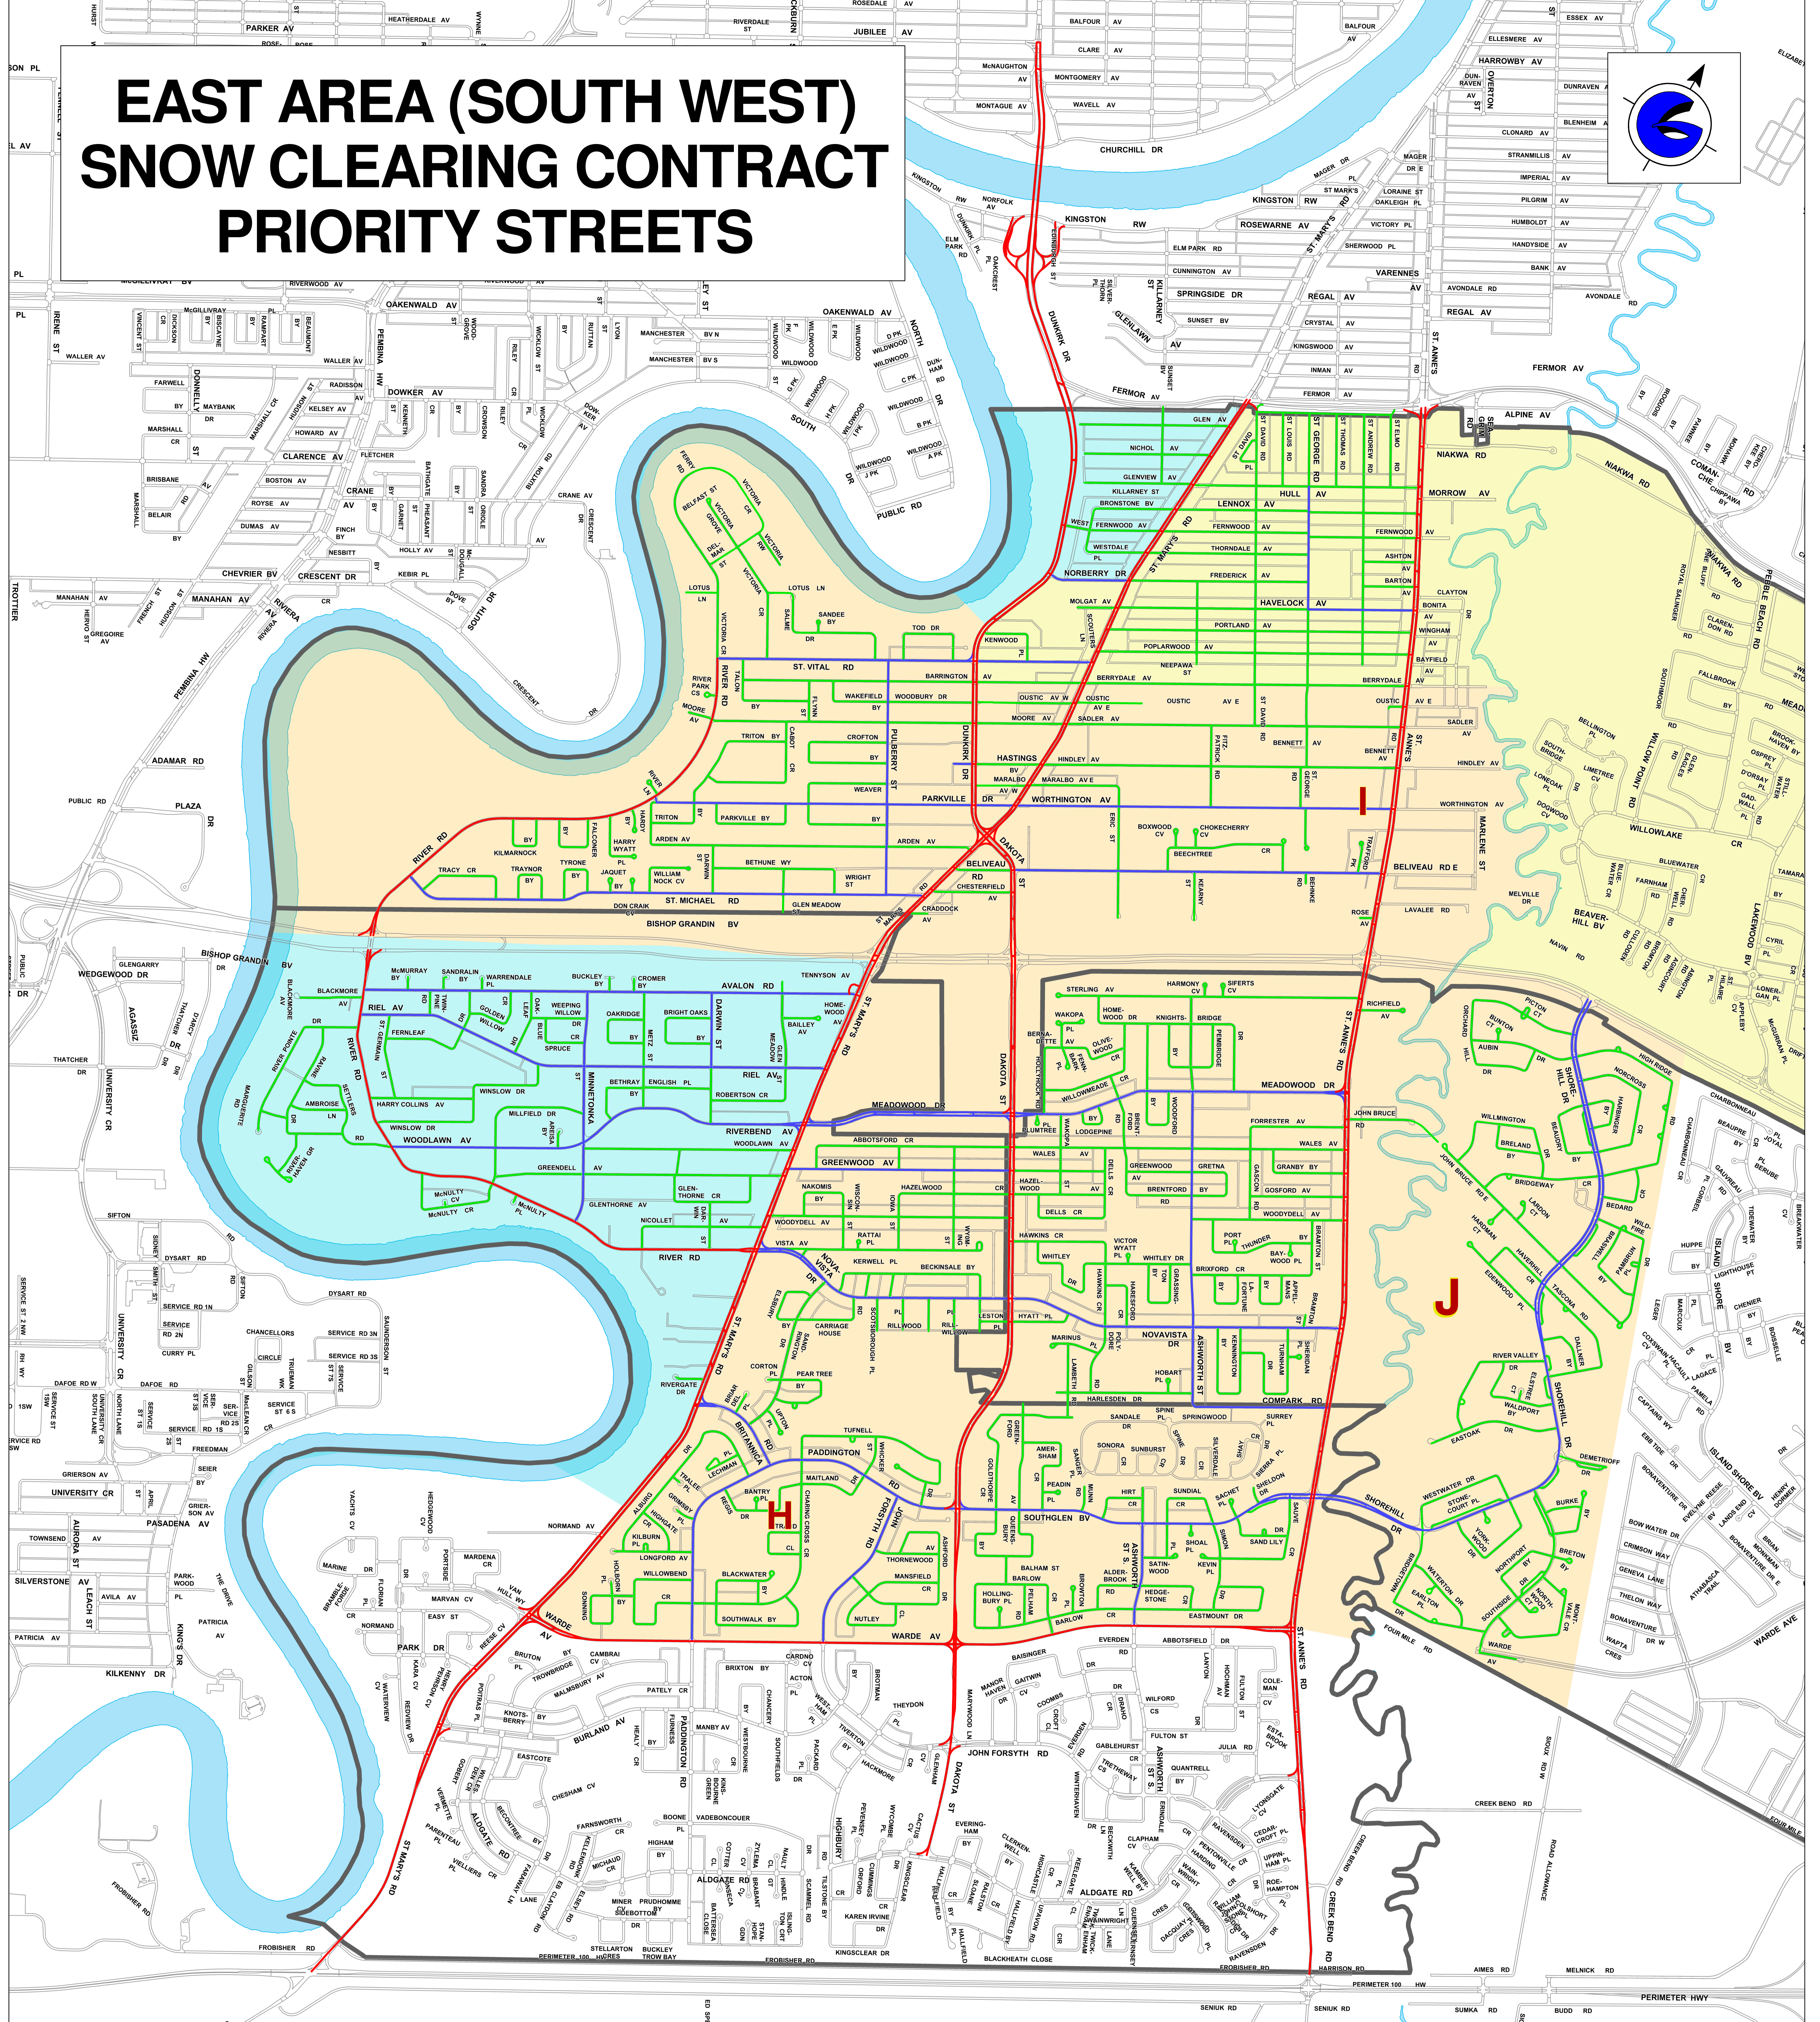

EAST AREA (SOUTH WEST) SNOW CLEARING CONTRACT PRIORITY STREETS

Legend

- | | | | |
|--|---------------------|--|-----------|
| | Priority 1 Streets | | Monday |
| | Priority 2 Streets | | Tuesday |
| | Priority 3 Streets | | Wednesday |
| | Plow Zone Labels | | Thursday |
| | Snow Clearing Zones | | Friday |
| | River | | |