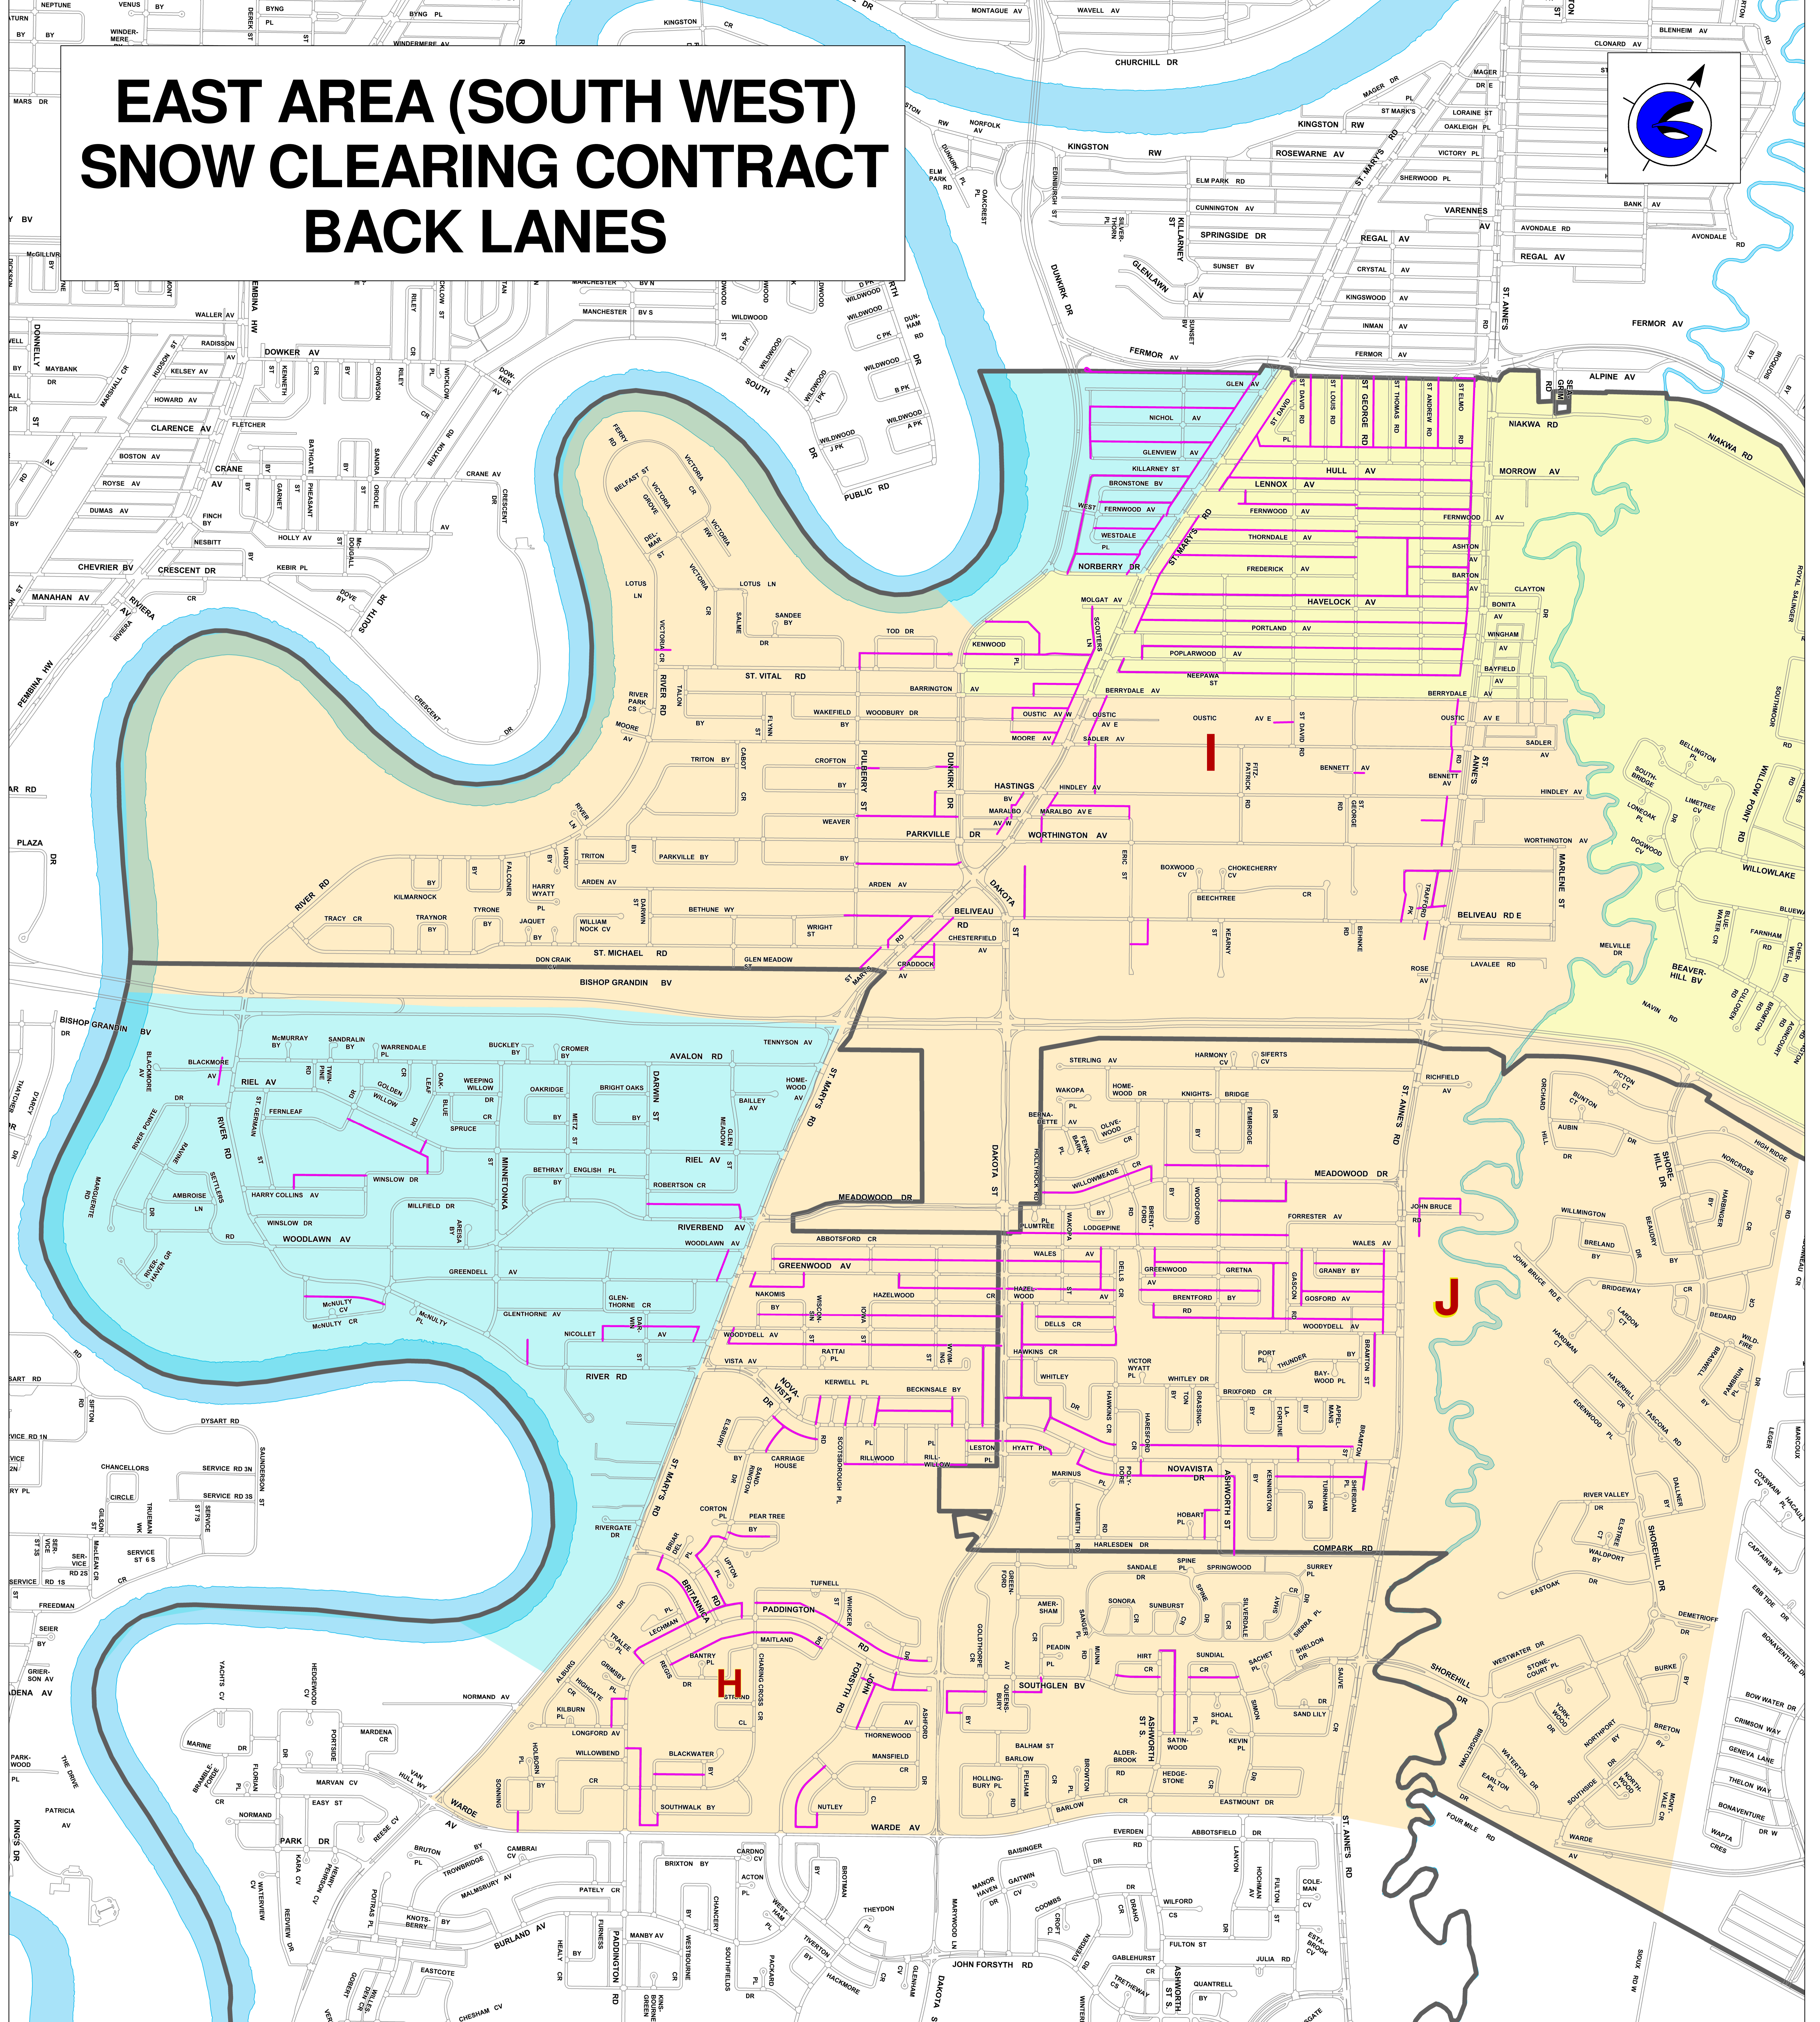

EAST AREA (SOUTH WEST) SNOW CLEARING CONTRACT BACK LANES

Legend

- | | | | |
|---|---------------------|---|-----------|
|  | Back Lanes |  | Monday |
|  | Snow Clearing Zones |  | Tuesday |
|  | Plow Zone Labels |  | Wednesday |
|  | River |  | Thursday |
| | |  | Friday |