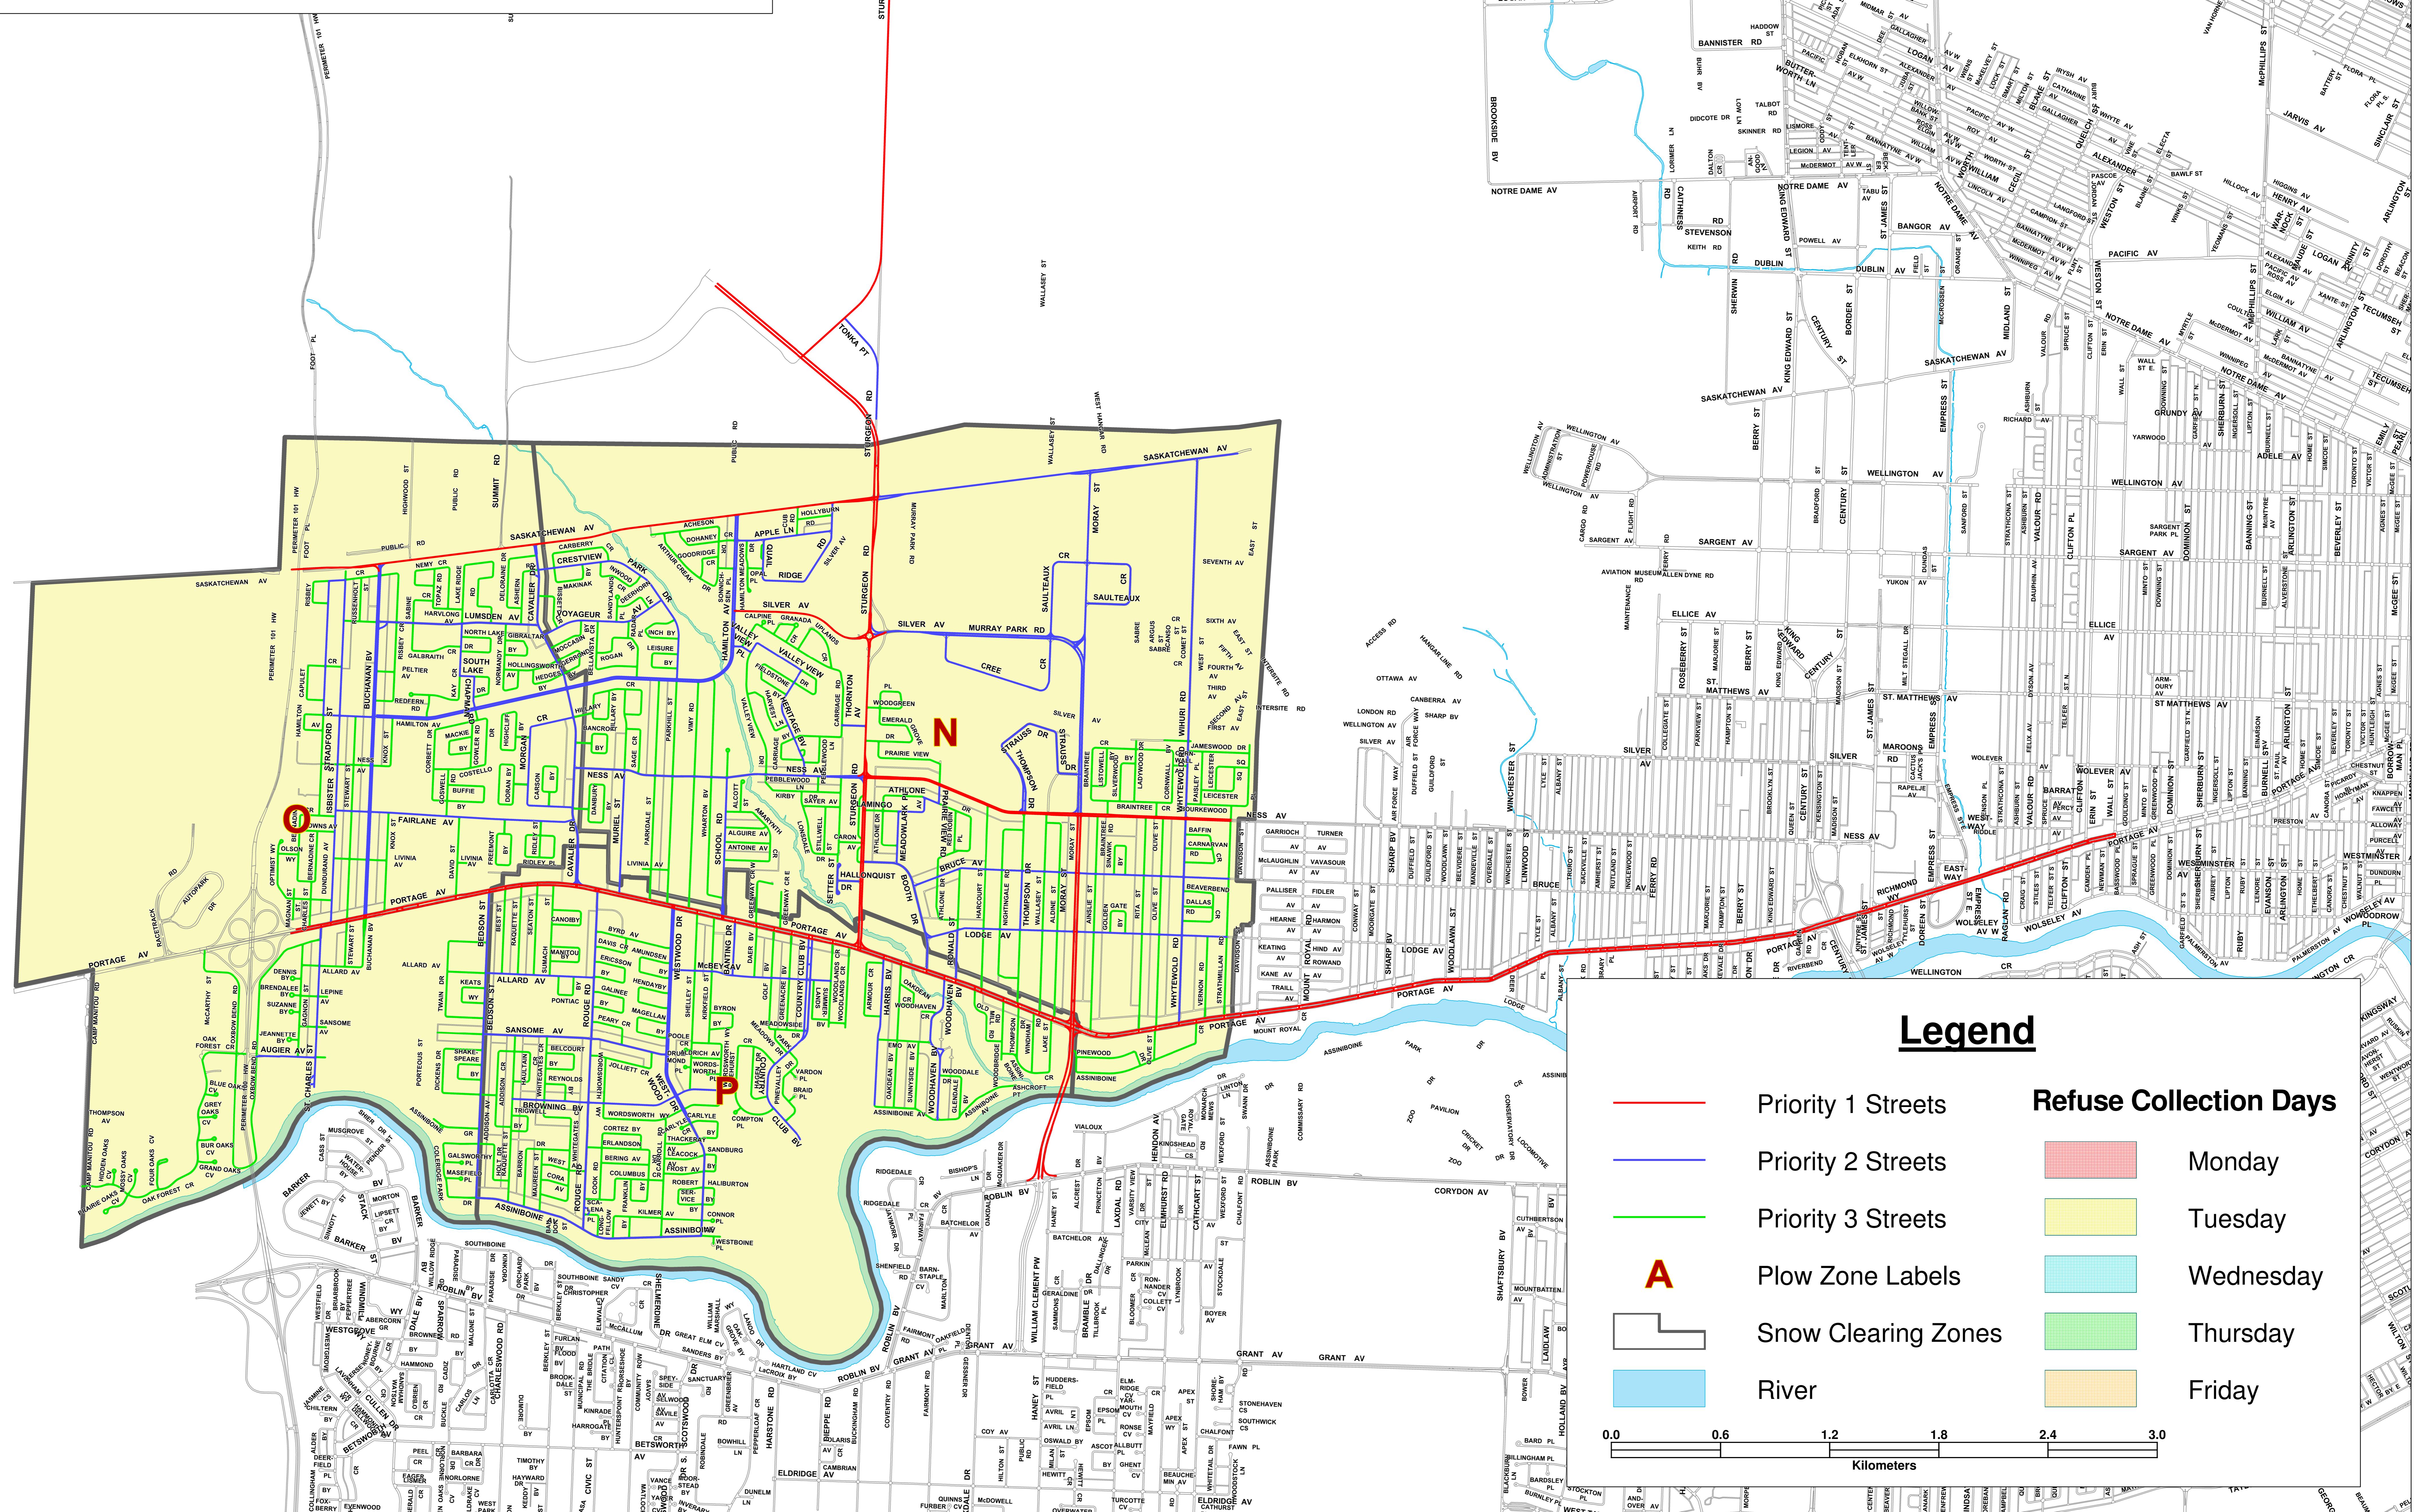

# NORTH AREA (WEST) SNOW CLEARING CONTRACT PRIORITY STREETS

### Legend

|  |                     |  |           |
|--|---------------------|--|-----------|
|  | Priority 1 Streets  |  | Monday    |
|  | Priority 2 Streets  |  | Tuesday   |
|  | Priority 3 Streets  |  | Wednesday |
|  | Plow Zone Labels    |  | Thursday  |
|  | Snow Clearing Zones |  | Friday    |
|  | River               |  |           |

0.0      0.6      1.2      1.8      2.4      3.0  
Kilometers