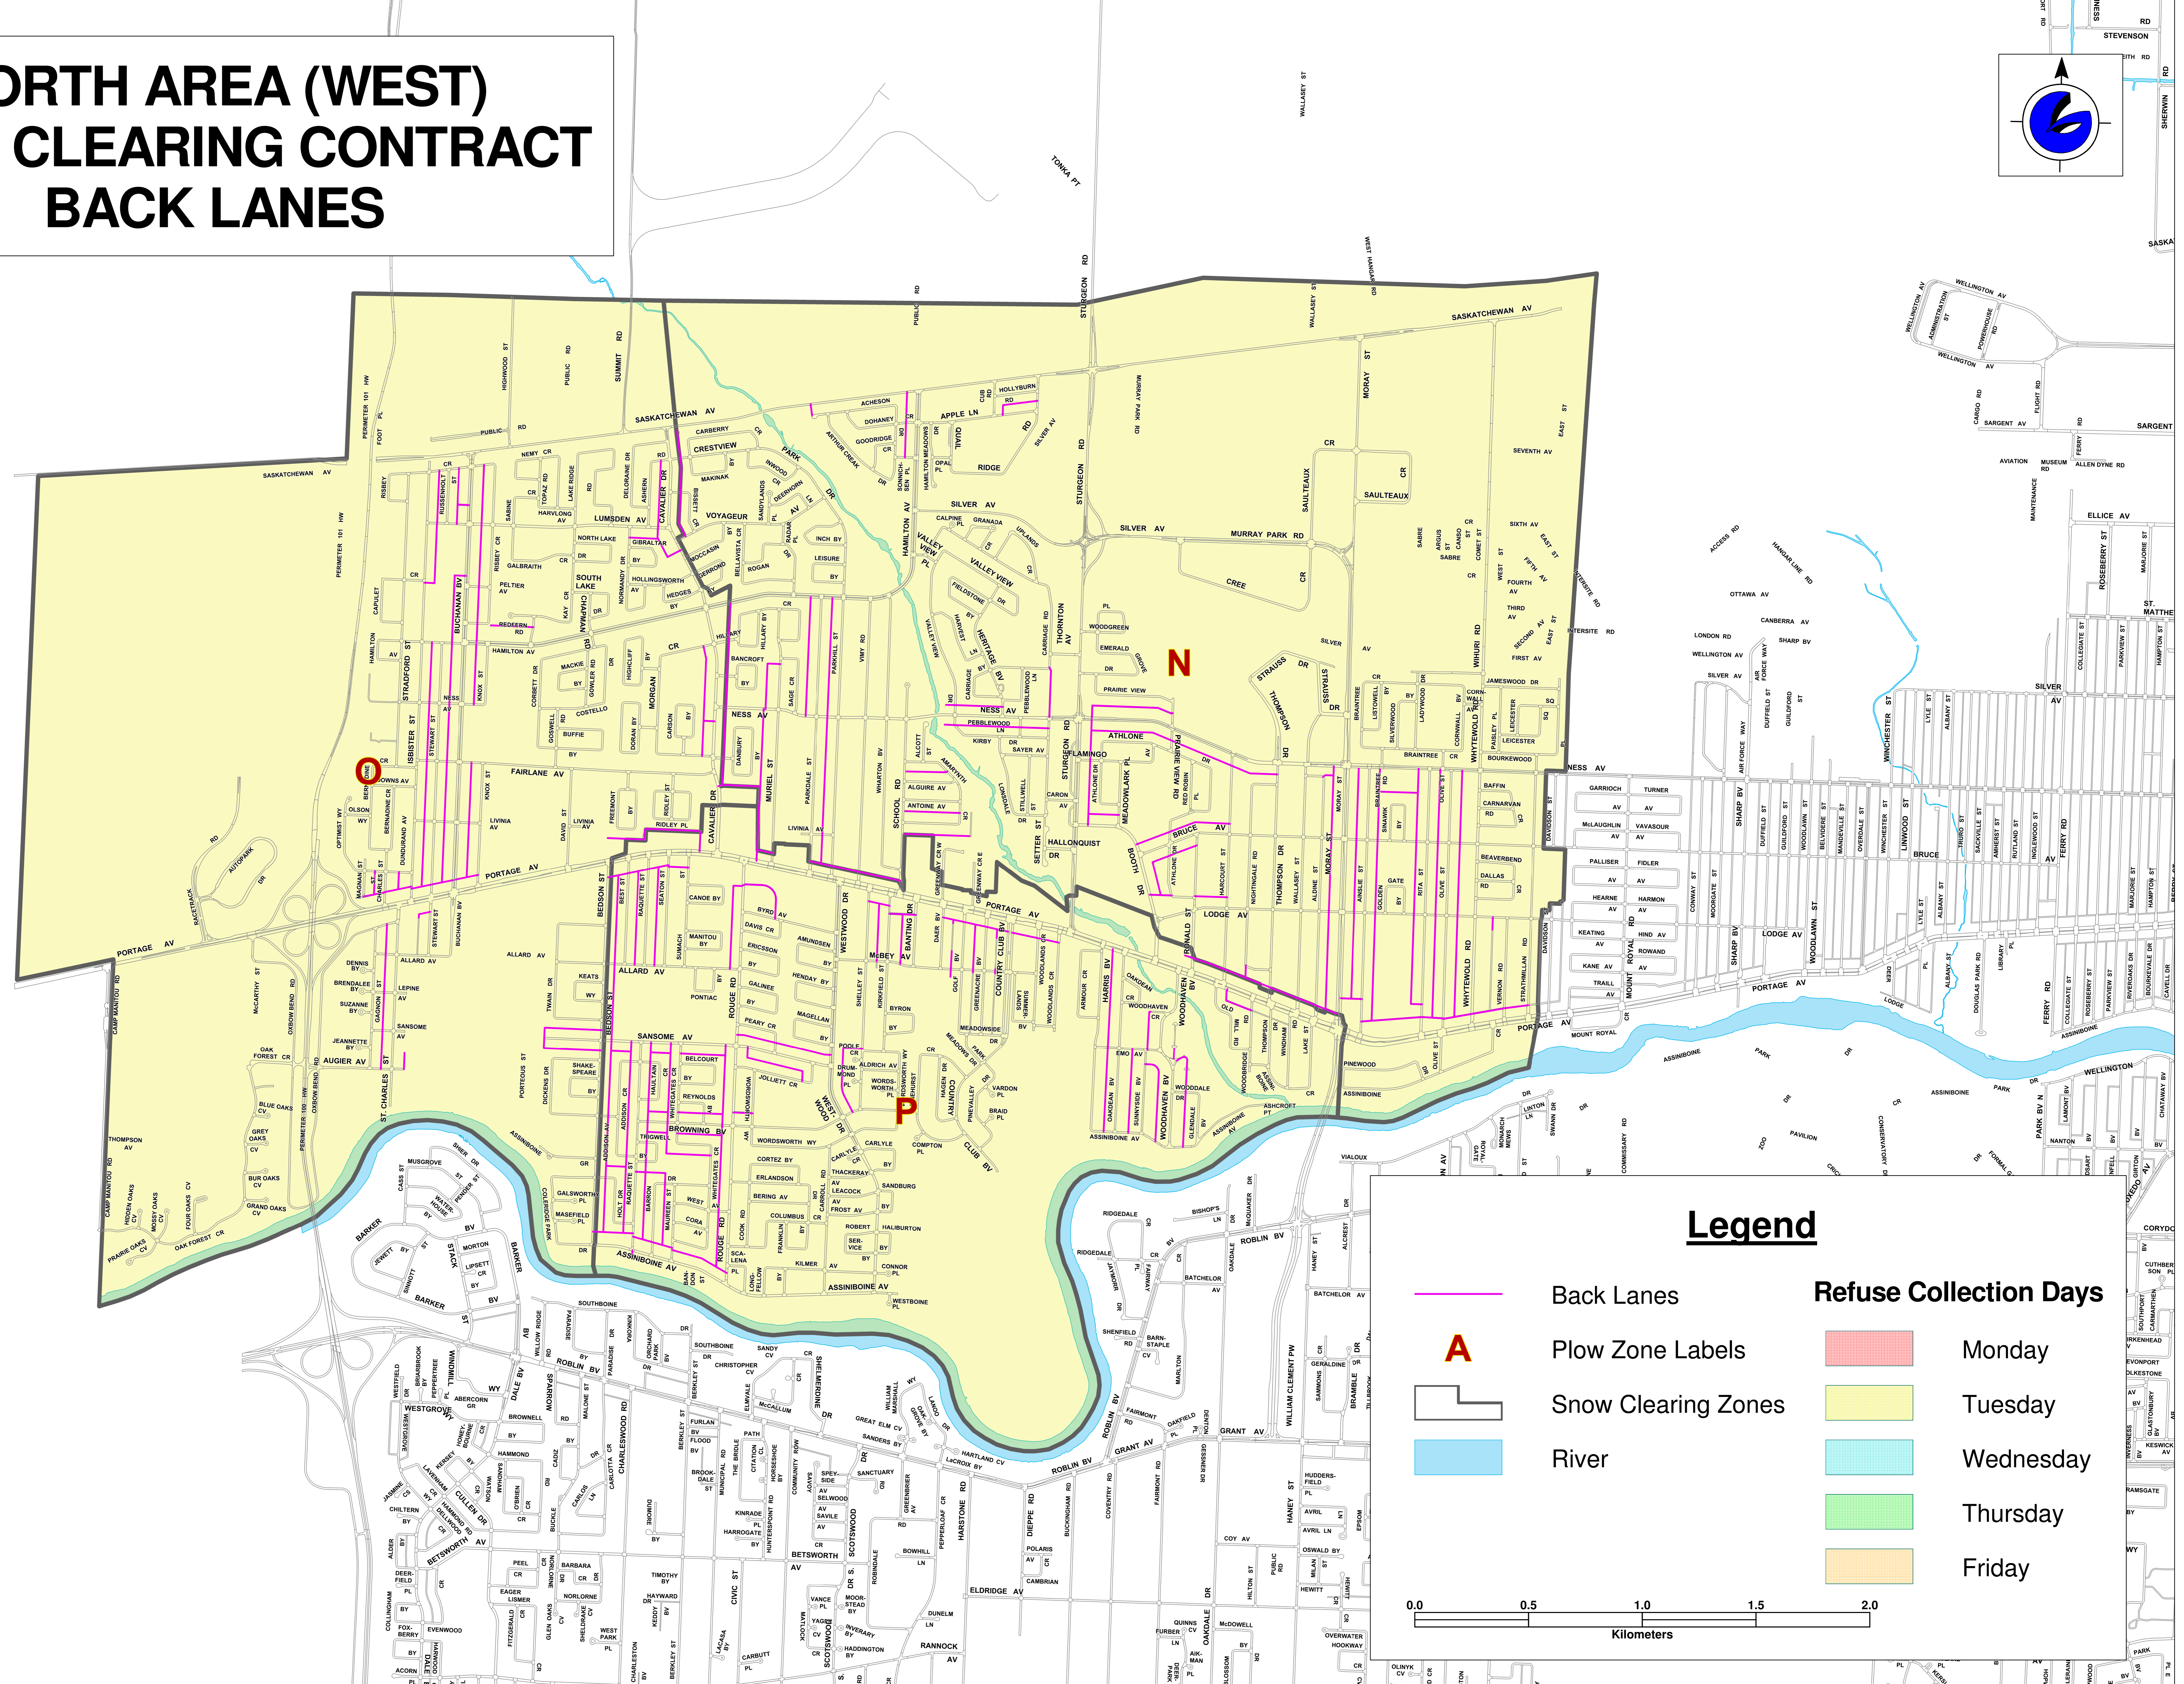

NORTH AREA (WEST) SNOW CLEARING CONTRACT BACK LANES

Legend

-  Back Lanes
-  Plow Zone Labels
-  Snow Clearing Zones
-  River
-  Monday
-  Tuesday
-  Wednesday
-  Thursday
-  Friday