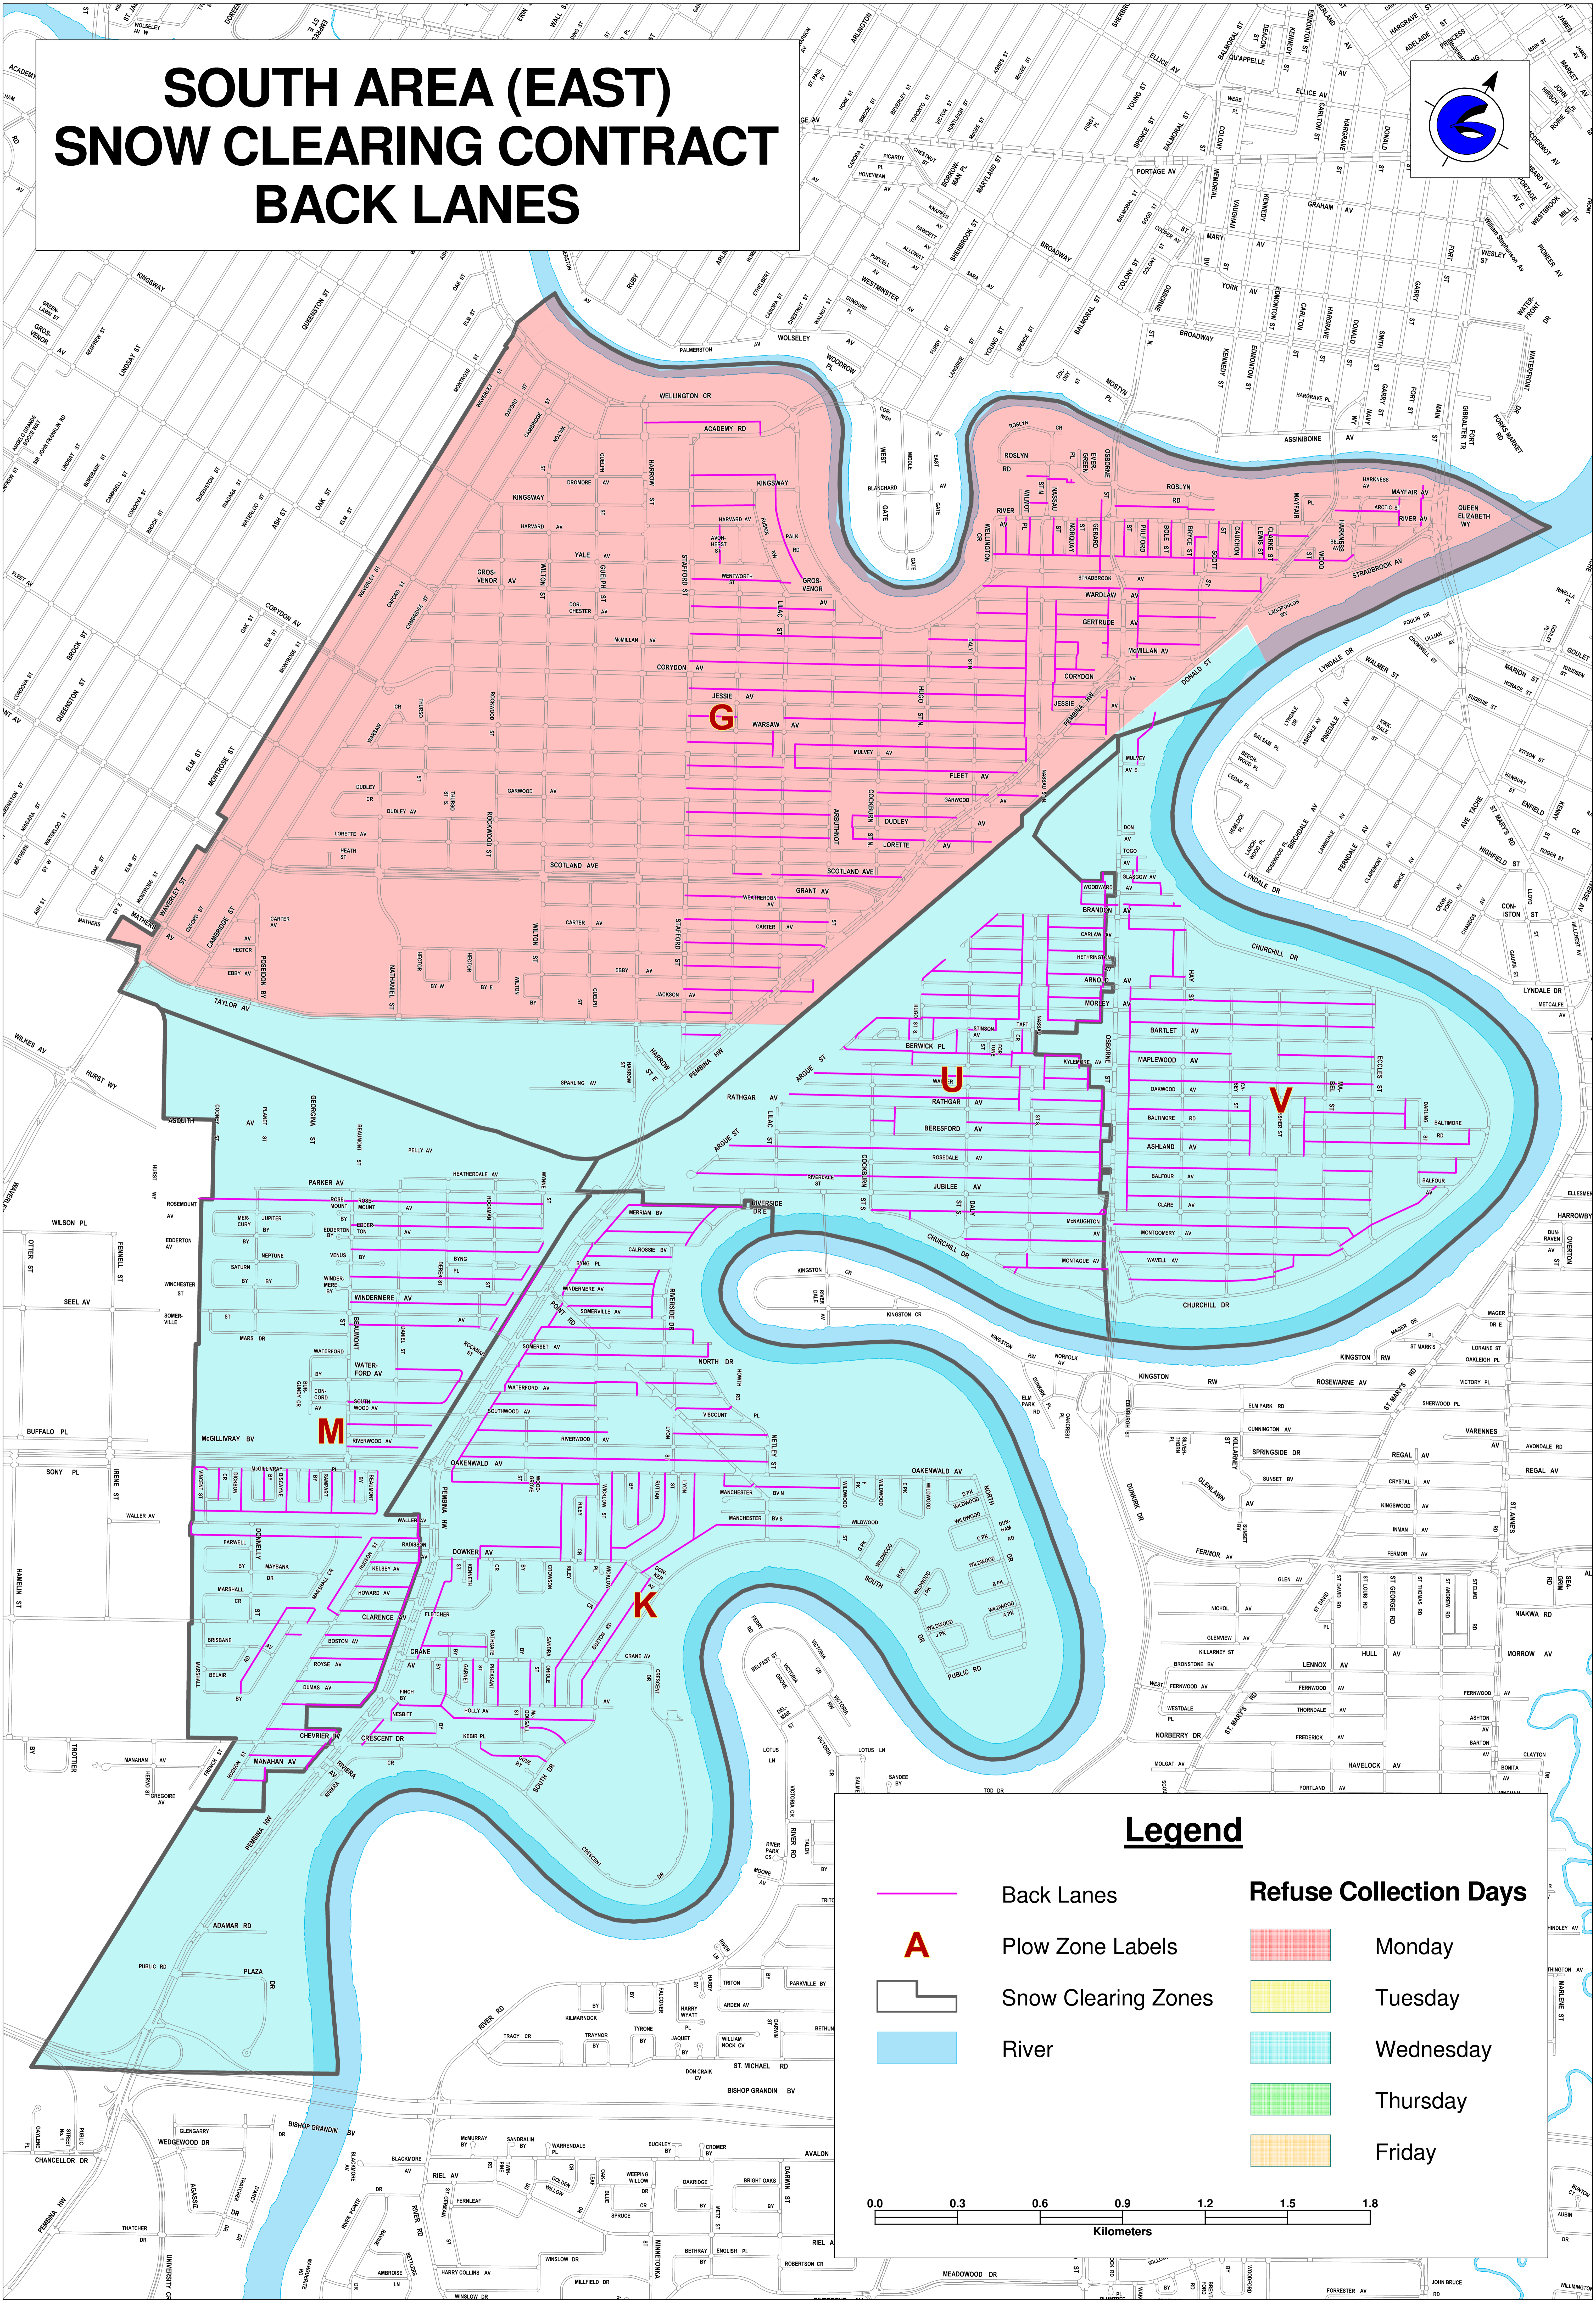

SOUTH AREA (EAST) SNOW CLEARING CONTRACT BACK LANES

Legend

- | | | | |
|---|---------------------|---|-----------|
|  | Back Lanes |  | Monday |
|  | Plow Zone Labels |  | Tuesday |
|  | Snow Clearing Zones |  | Wednesday |
|  | River |  | Thursday |
| | |  | Friday |