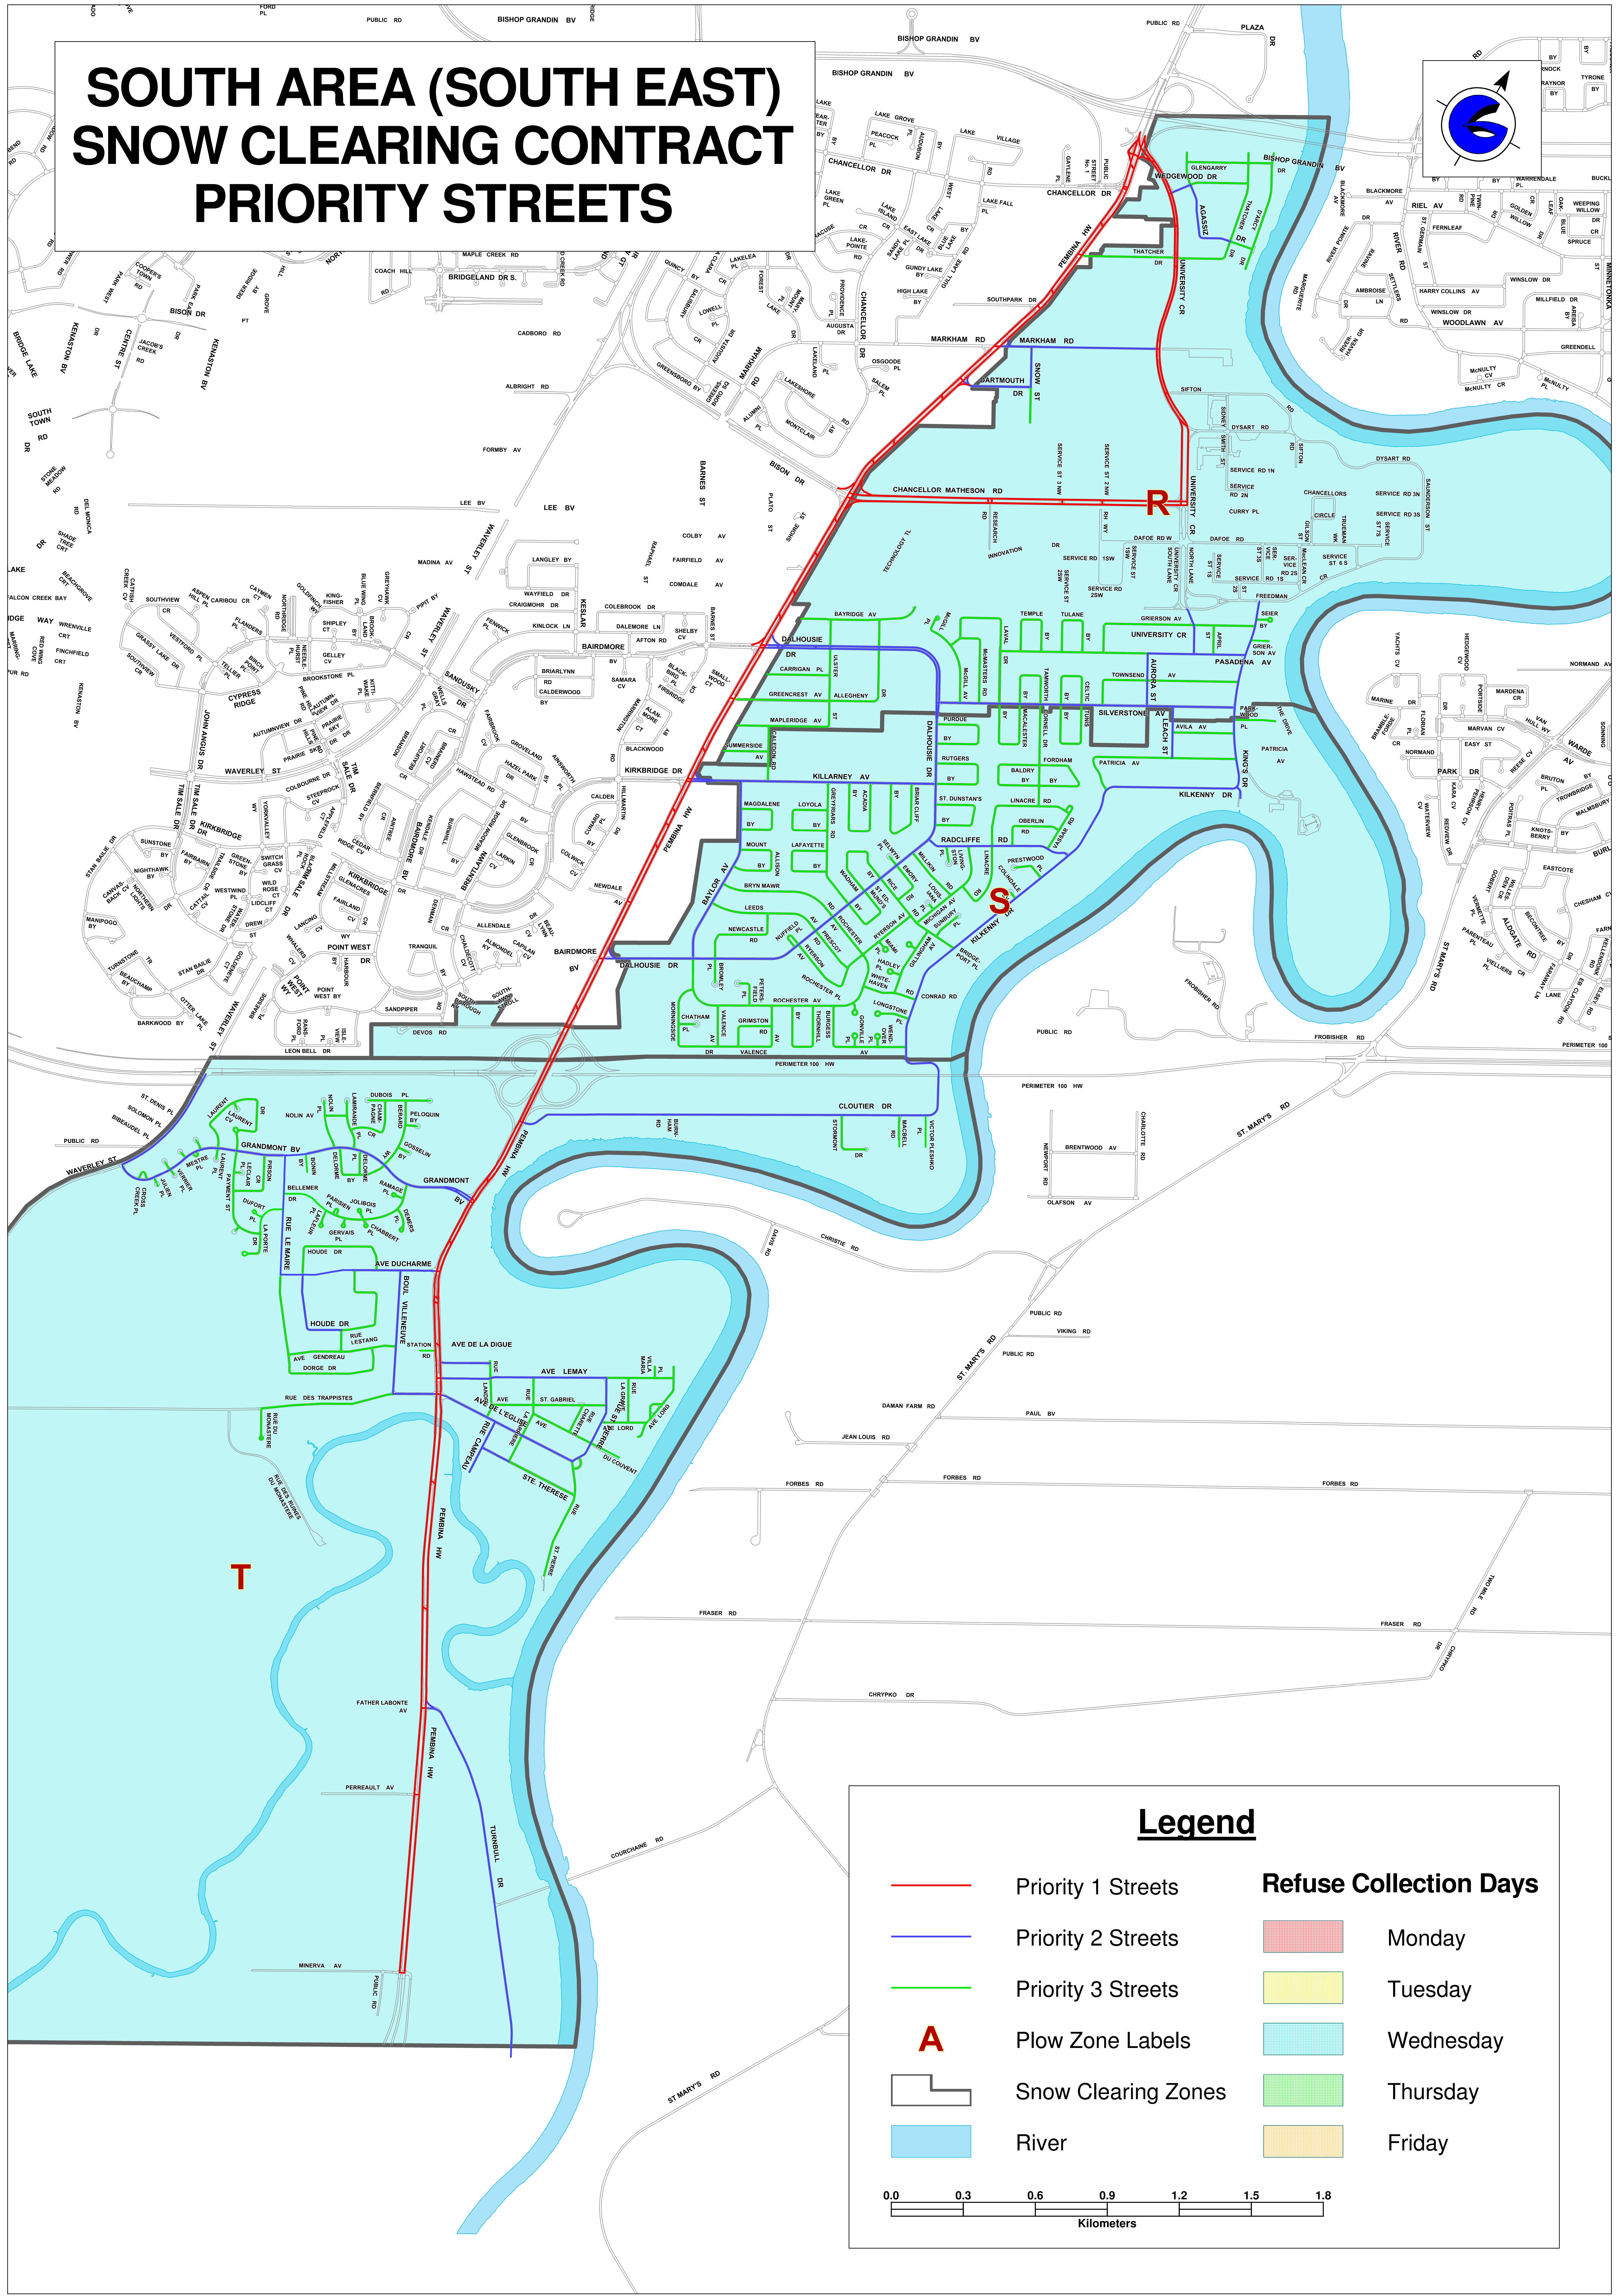

SOUTH AREA (SOUTH EAST) SNOW CLEARING CONTRACT PRIORITY STREETS

Legend

- | | | | |
|--|---------------------|--|-----------|
| | Priority 1 Streets | | Monday |
| | Priority 2 Streets | | Tuesday |
| | Priority 3 Streets | | Wednesday |
| | Plow Zone Labels | | Thursday |
| | Snow Clearing Zones | | Friday |
| | River | | |