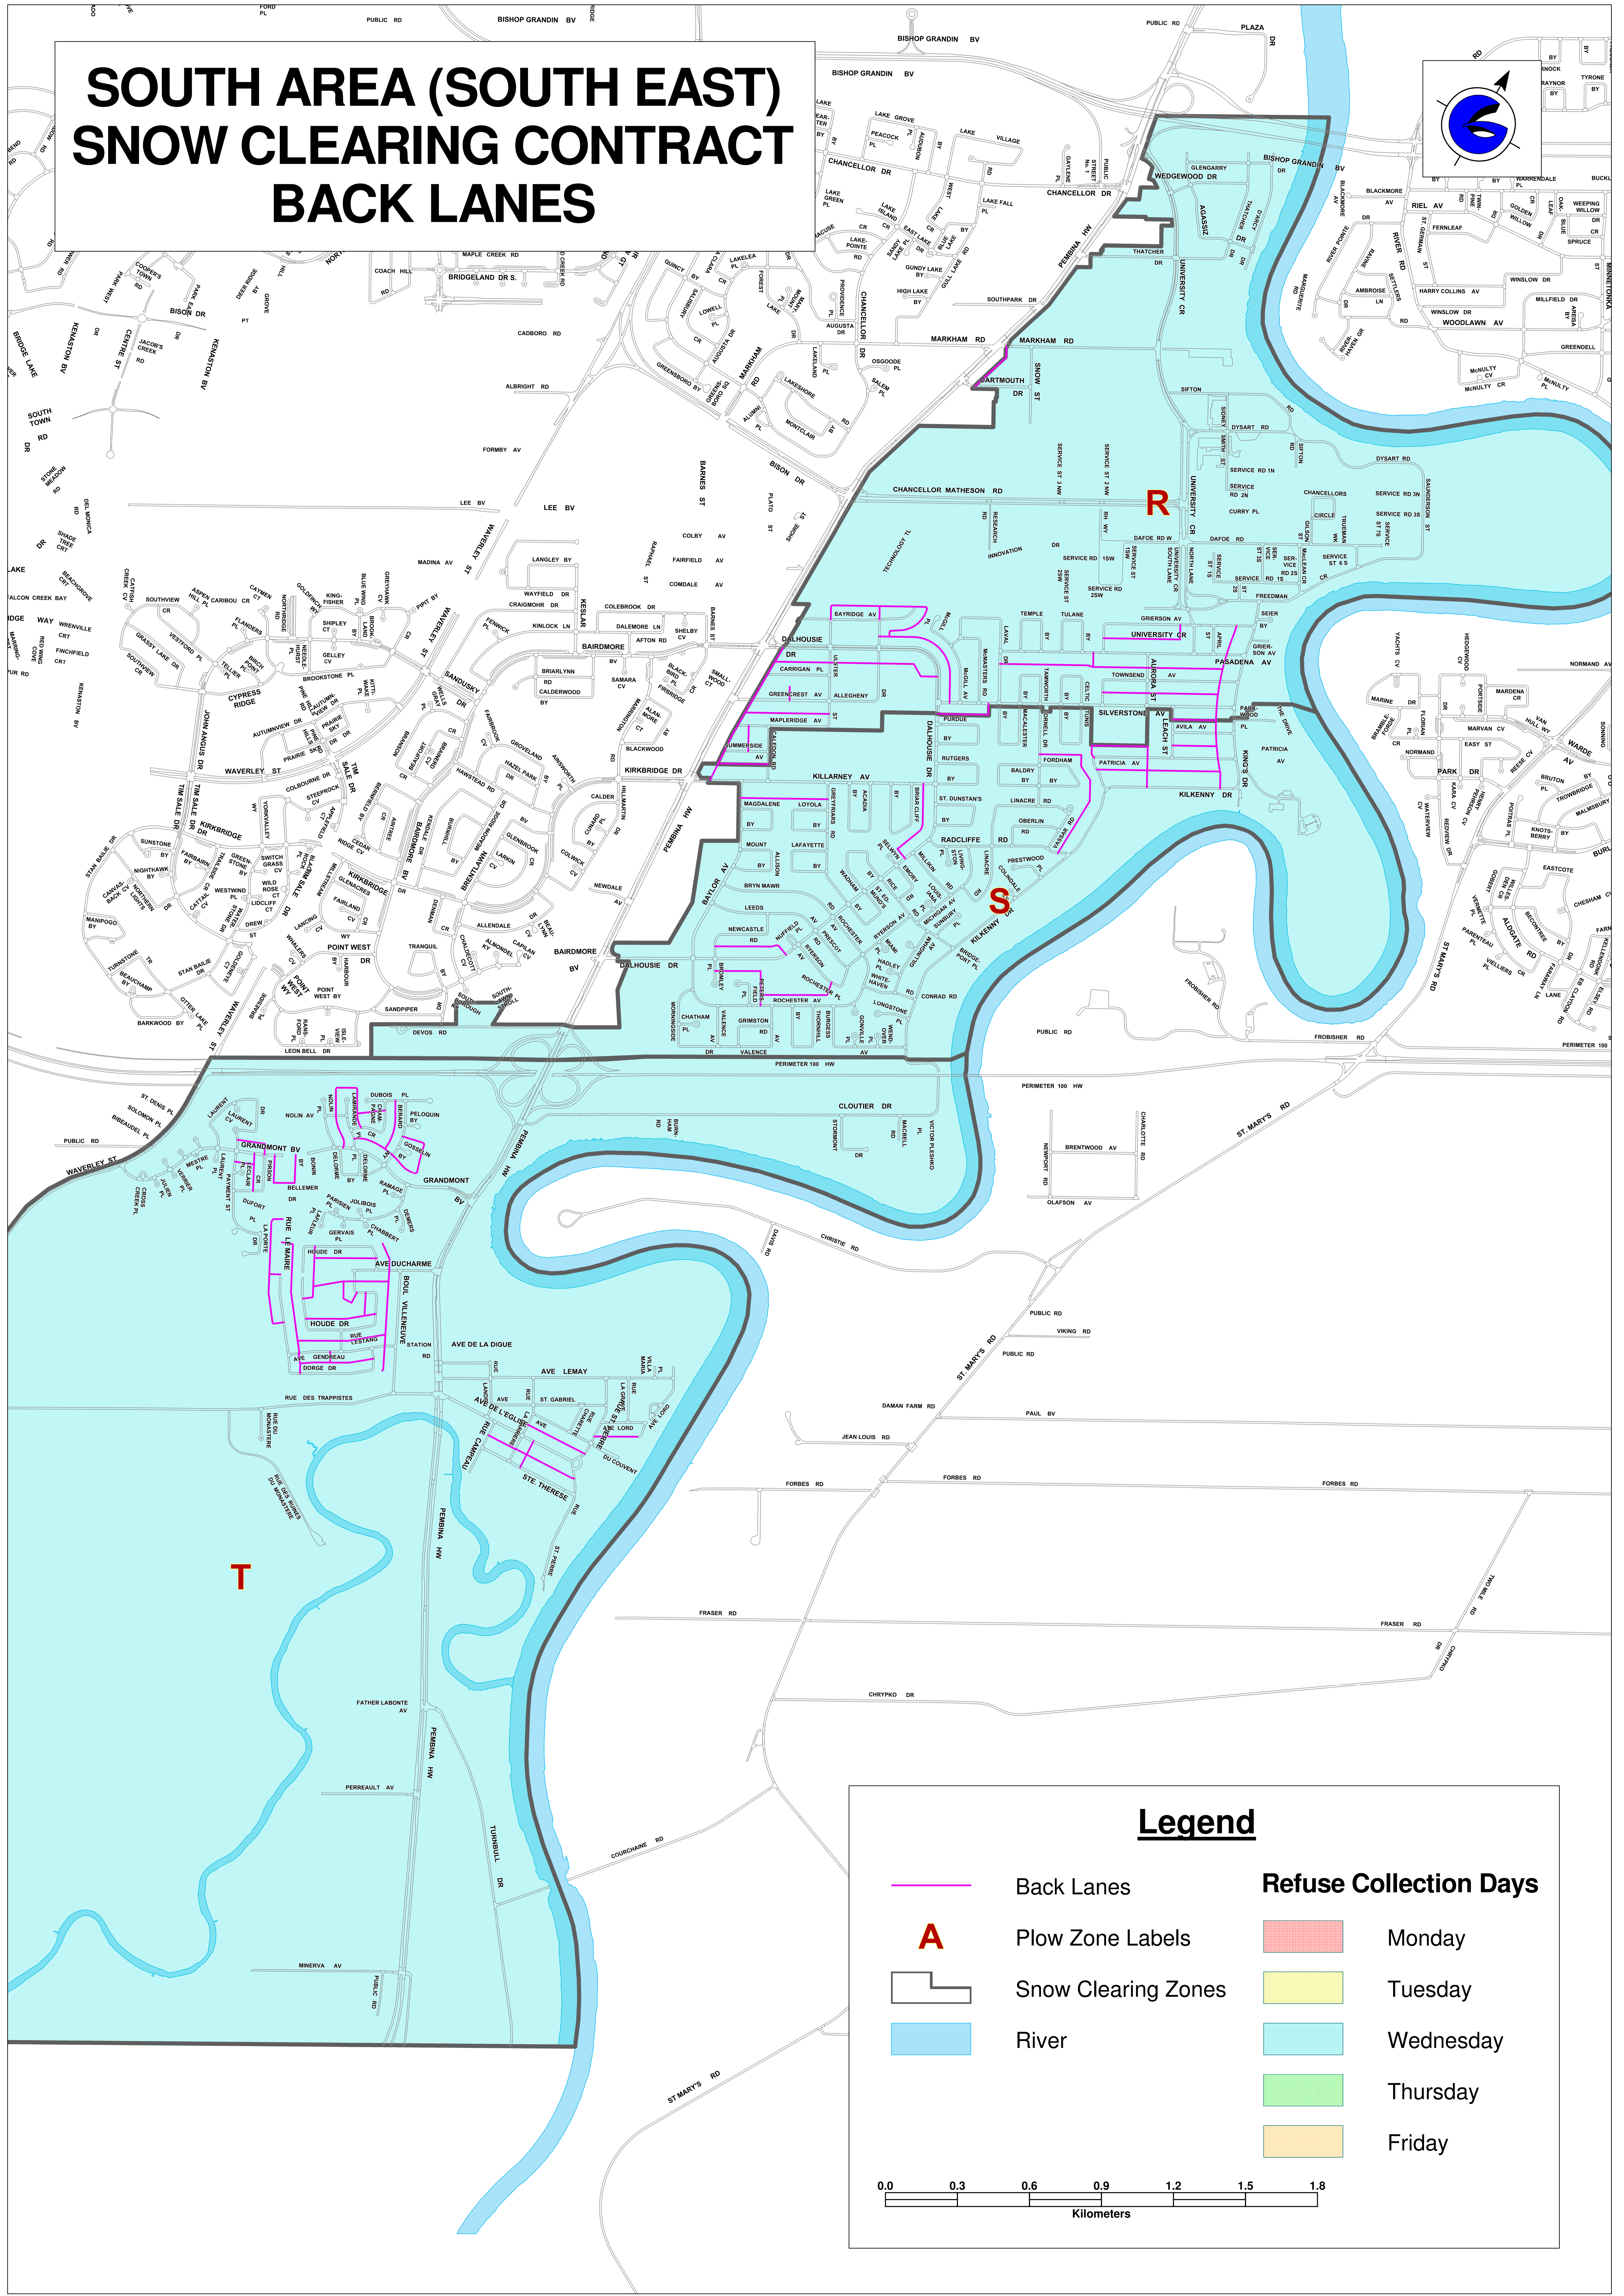

# SOUTH AREA (SOUTH EAST) SNOW CLEARING CONTRACT BACK LANES

## Legend

- |   |                     |   |           |
|---|---------------------|---|-----------|
|  | Back Lanes          |  | Monday    |
|  | Plow Zone Labels    |  | Tuesday   |
|  | Snow Clearing Zones |  | Wednesday |
|  | River               |  | Thursday  |
|   |                     |  | Friday    |