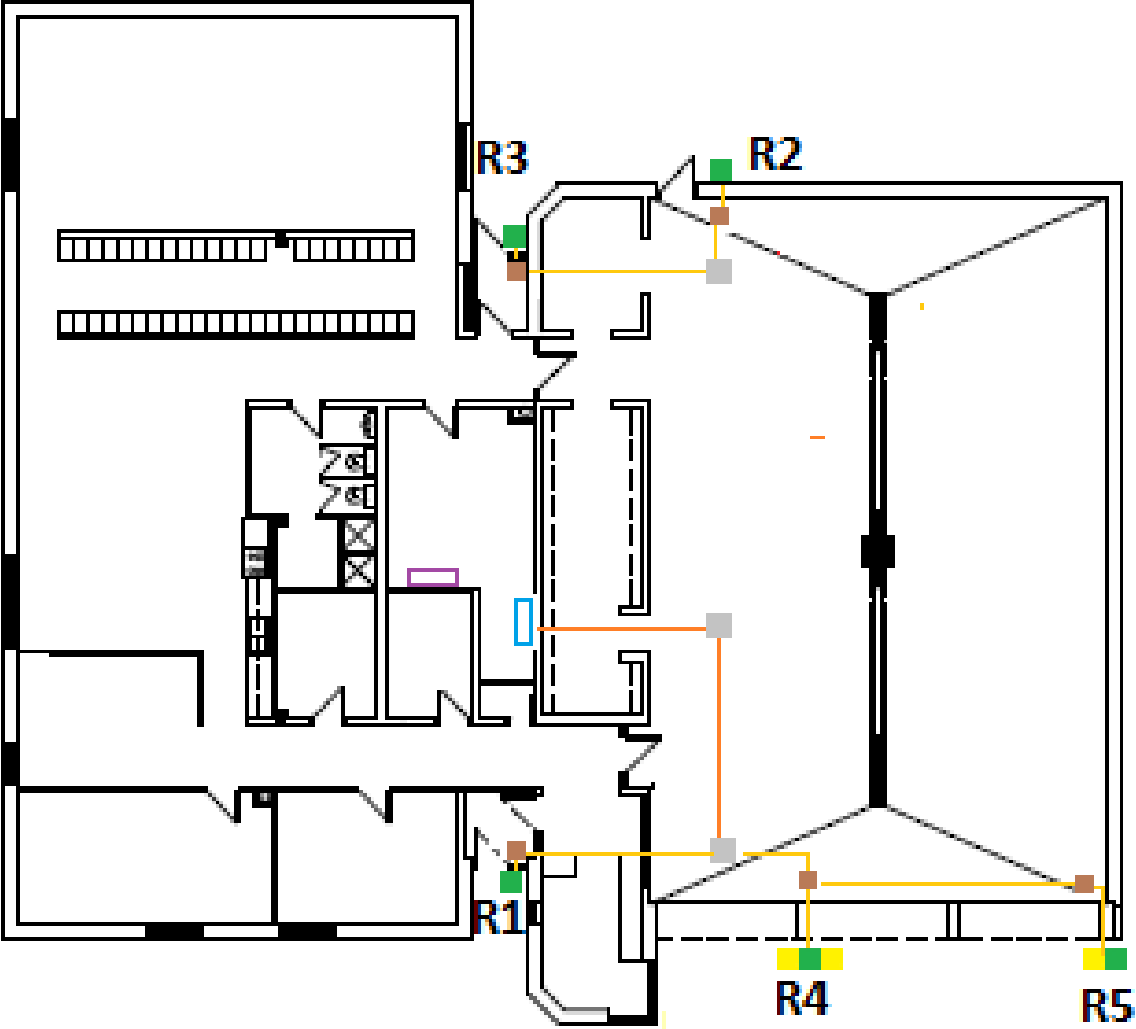

A-22 Fire Station 22

1567 Waverley Street

- 1-1/4" EMT
- 3/4" EMT
- 12"x12" Box
- 4"x4" Box
- ▭ Network Rack
- Card Reader
- Overhead Button
- ▭ Card Access Cab