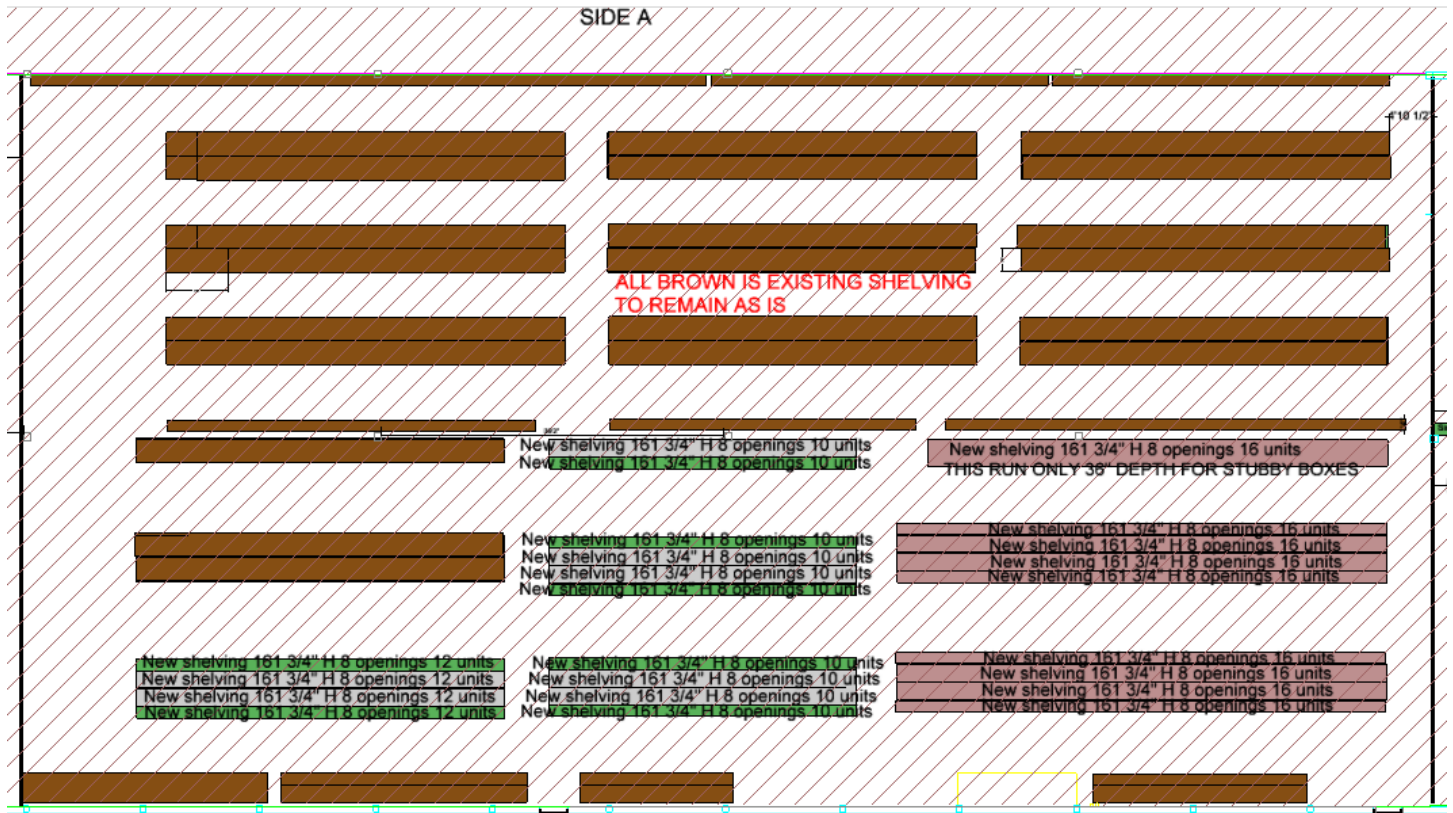

## PLAN BOX SHELVING FLOOR PLAN NEW TENNSCO SHELVING

### PLAN BOX DRAWING

NOT TO SCALE

Drawing Legend:

#### Plan Box Storage

- Dark Brown Existing shelving to remain "as is" (not to be replaced)
- Dark Green Existing 16" D Tennsco 4 Post Shelving replaced with all new 161 3/4" H Tennsco
- Light Grey Existing 24" D Tennsco 4 Post Shelving replaced with all new 161 3/4" H Tennsco
- Rose Existing Shelving from Mobile styles 1 & 2 replaced with all new 161 3/4" H Tennsco (combination of 16", 24" and 36" depths)