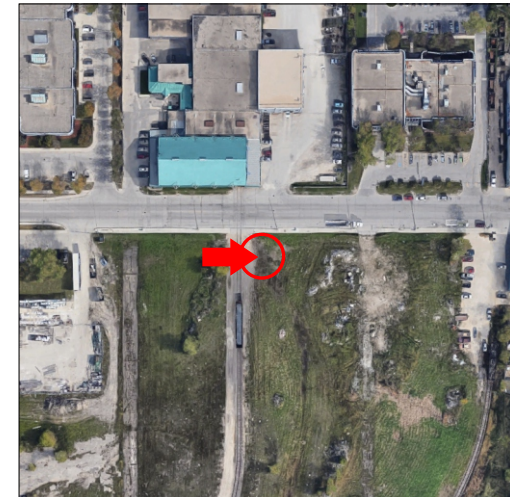

1120 PACIFIC AVENUE

PROJECT TITLE City of Winnipeg - 4R Winnipeg Depot	PROJECT NO. 503763	SCALE Do not scale	DRAWN DD	SHEET NUMBER A4.2	<p>• THE DESIGN DEPICTED HEREIN, IS THE SOLE PROPERTY OF ZEBRA CONSULTING, AND MAY NOT BE REPRODUCED IN WHOLE OR PART WITHOUT THE PERMISSION OF THE COMPANY. • ACTUAL COLOURS MAY VARY DUE TO THE INKS PORTRAYED BY THE PRINTER COMPARED TO THE PANTONE COLOUR MATCHING SYSTEM</p>
DATE May 10, 2019	REVISION				