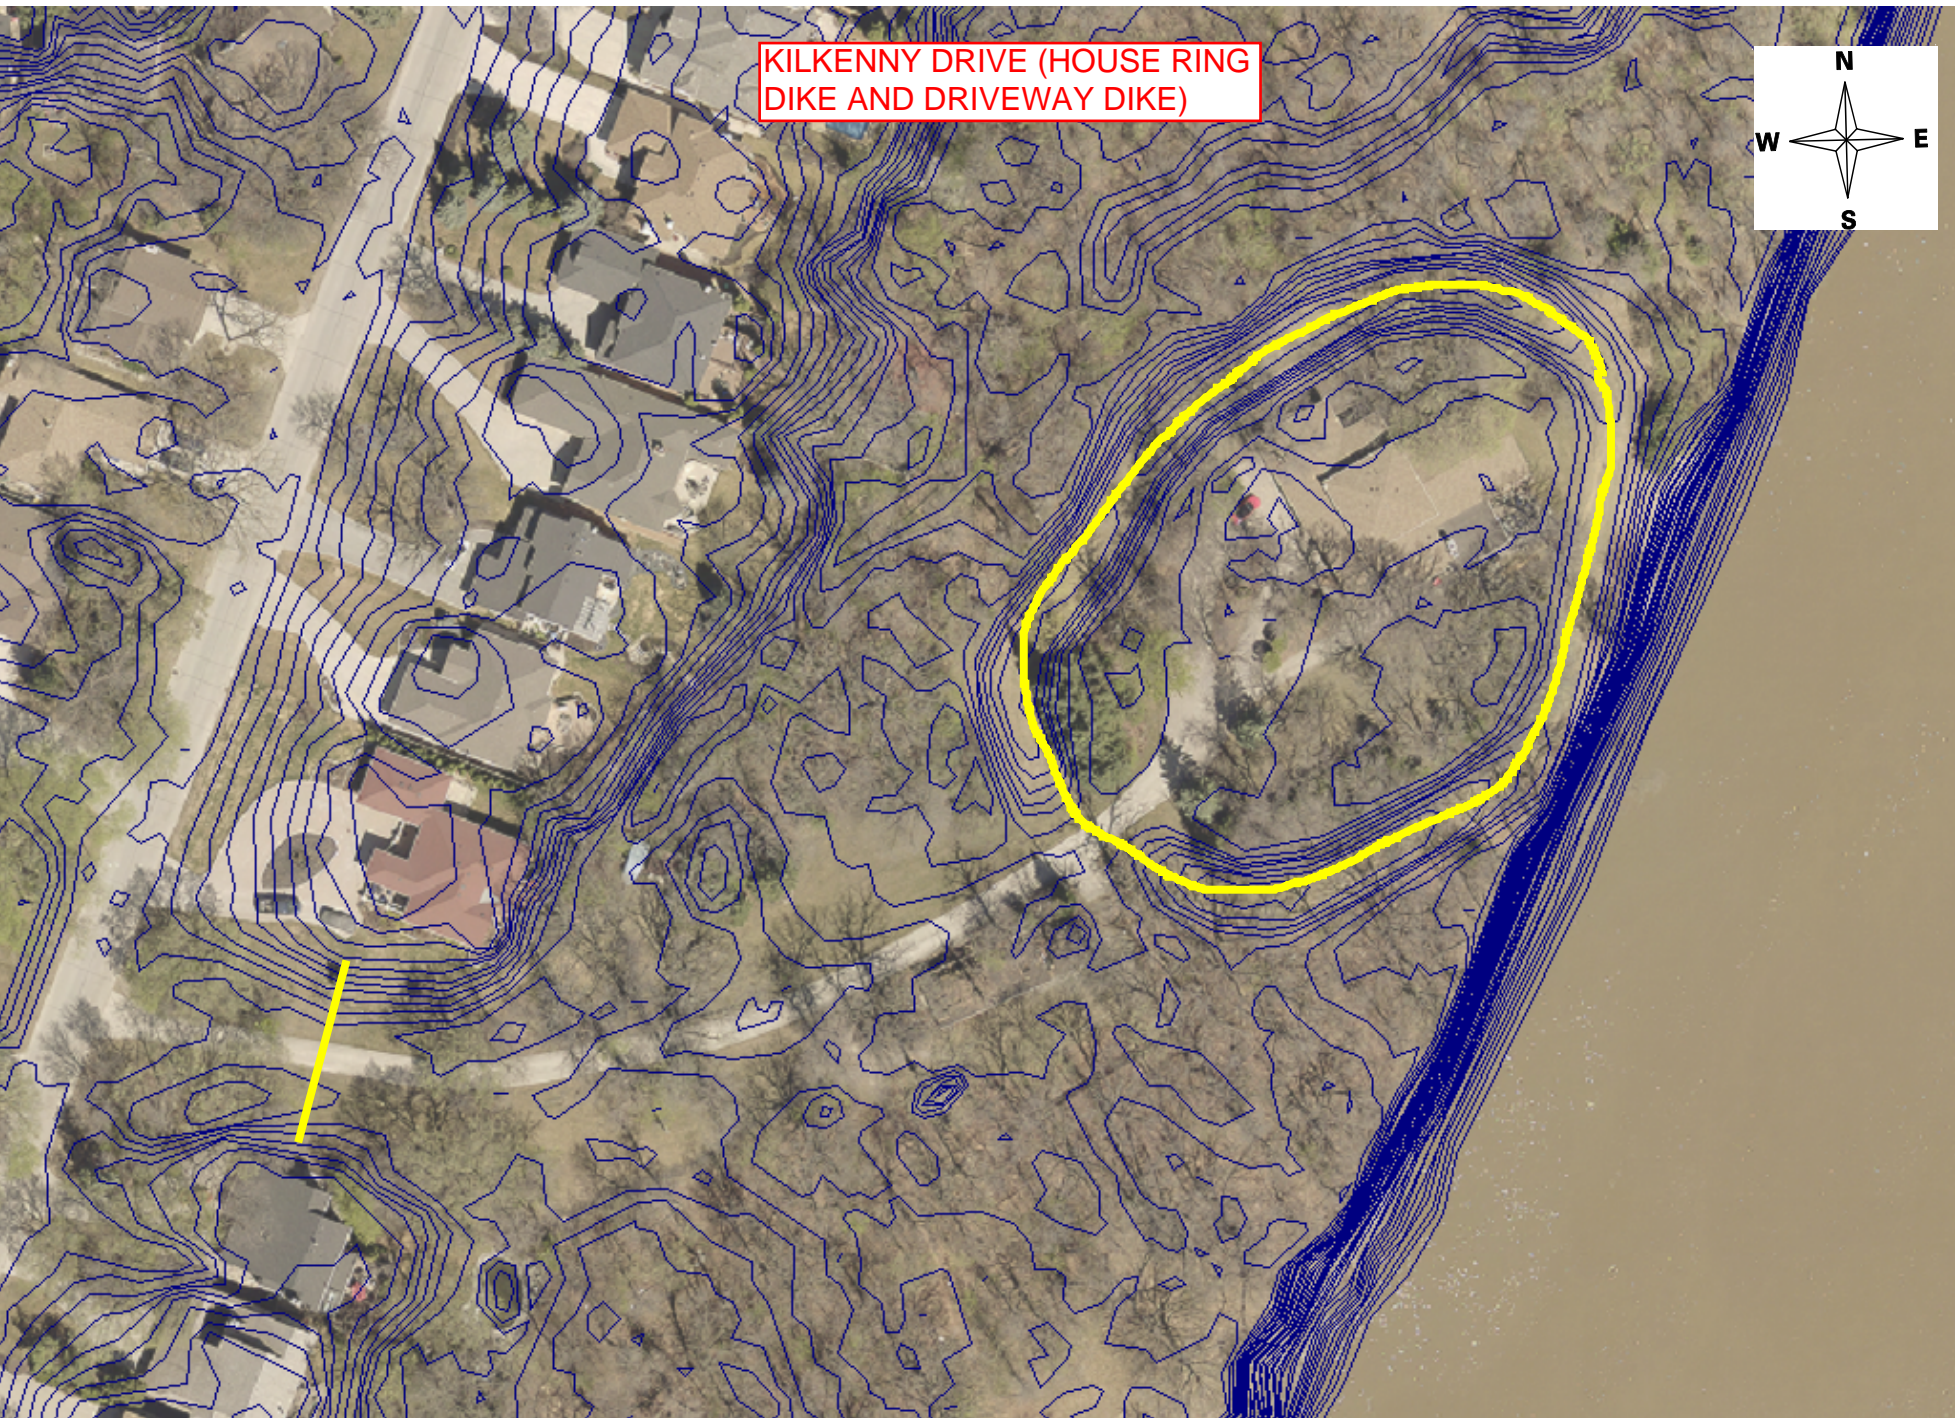

## **APPENDIX B – POTENTIAL DIKE LOCATIONS**

70 MACBELL ROAD

KILKENNY DRIVE (HOUSE RING  
DIKE AND DRIVEWAY DIKE)

271-295 BONNER AVENUE

**BLACKMORE AVENUE**