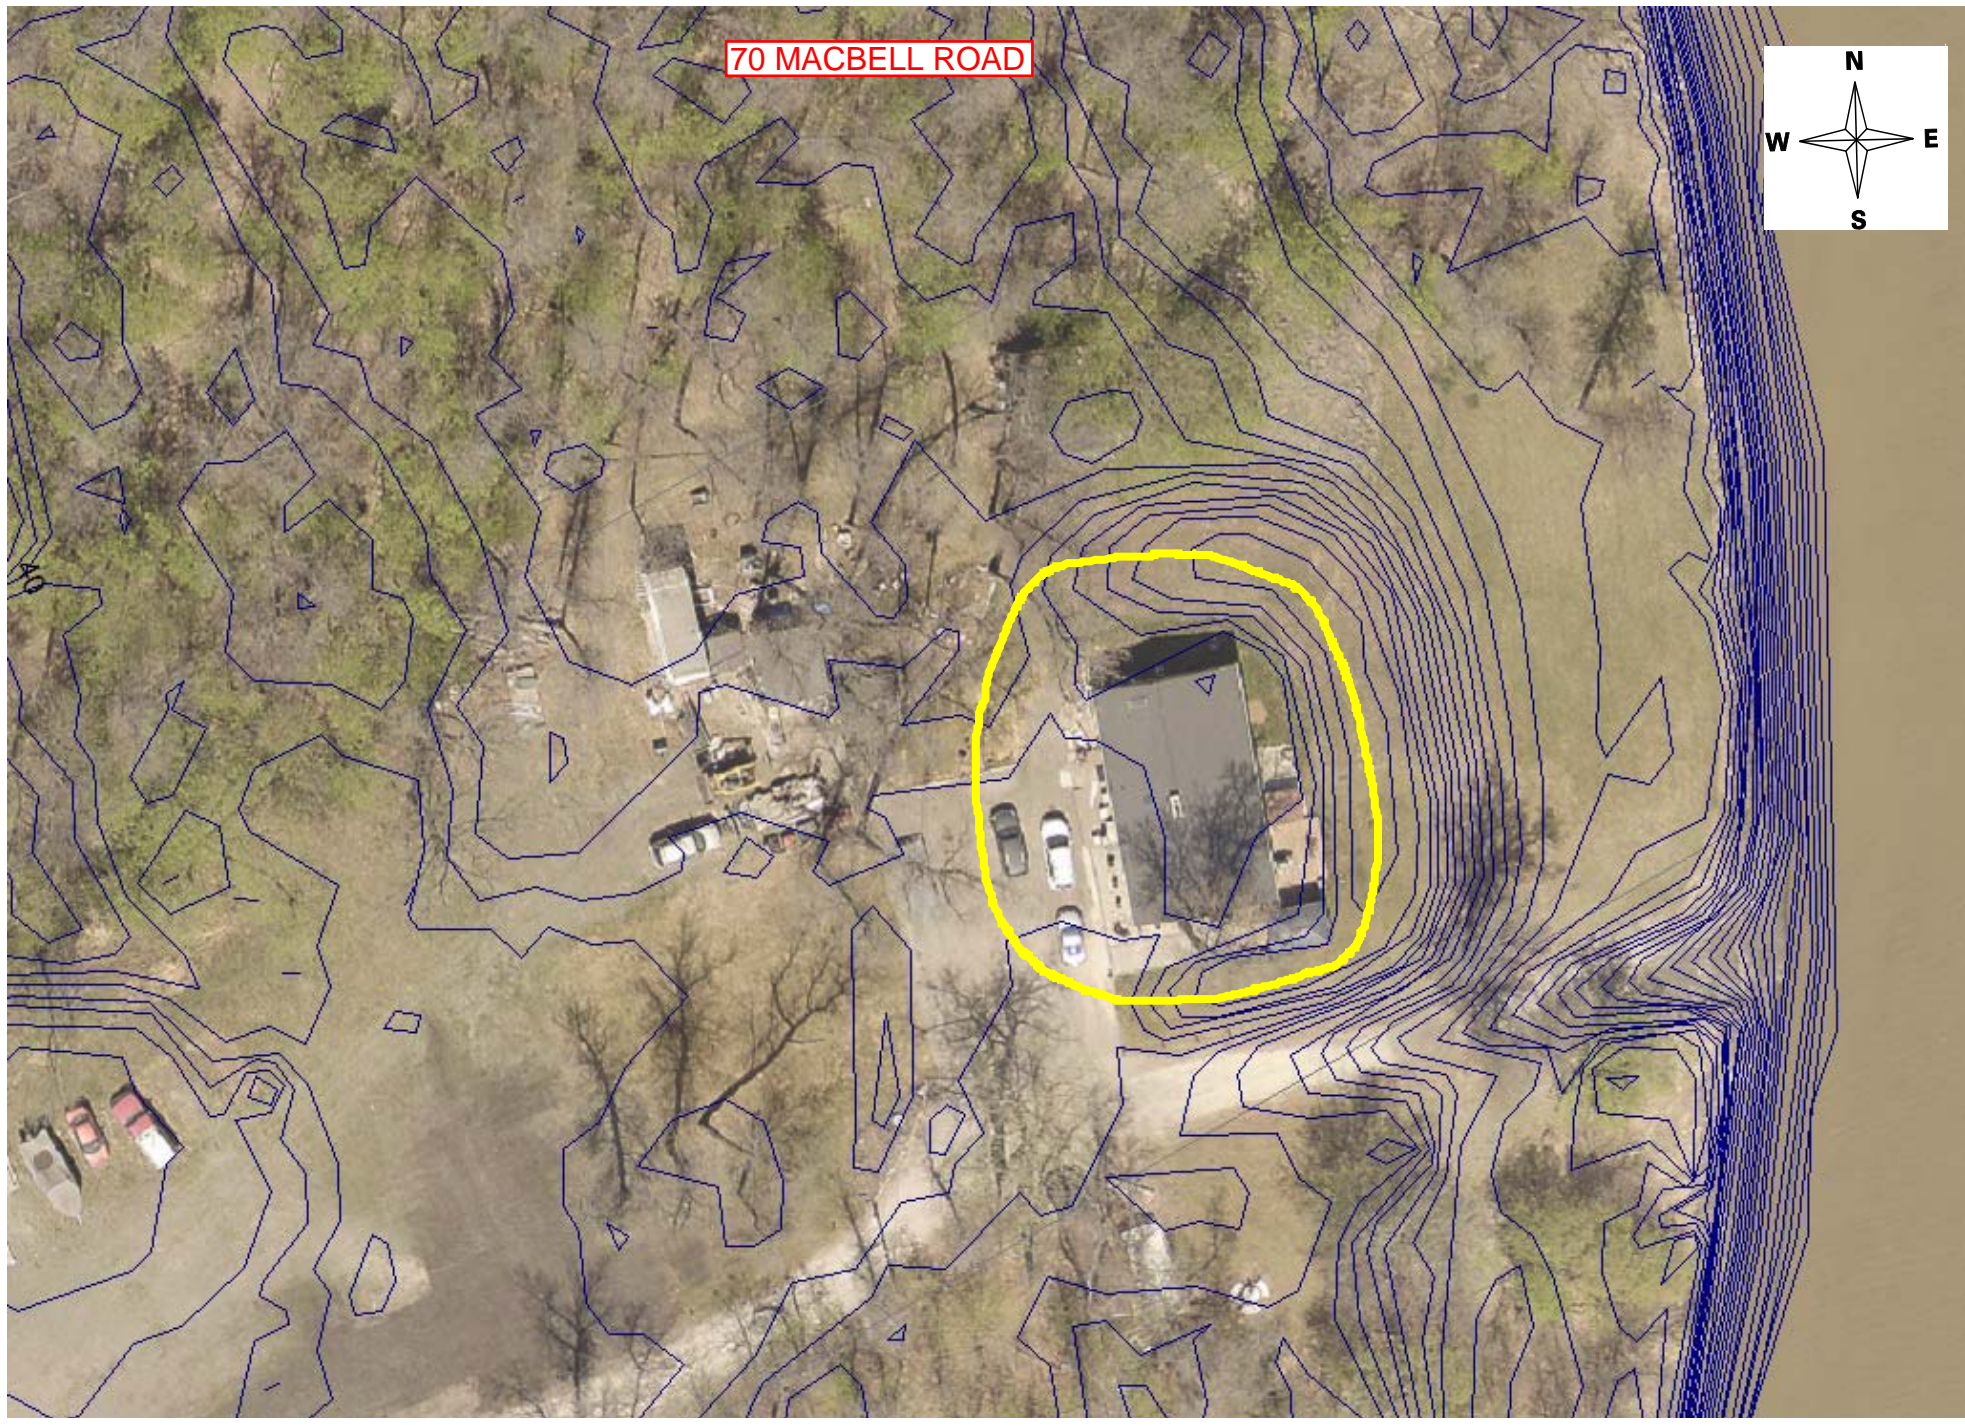

## **APPENDIX B – POTENTIAL DIKE LOCATIONS**

70 MACBELL ROAD

KILKENNY DRIVE (HOUSE RING  
DIKE AND DRIVEWAY DIKE)

271-295 BONNER AVENUE

**BLACKMORE AVENUE**