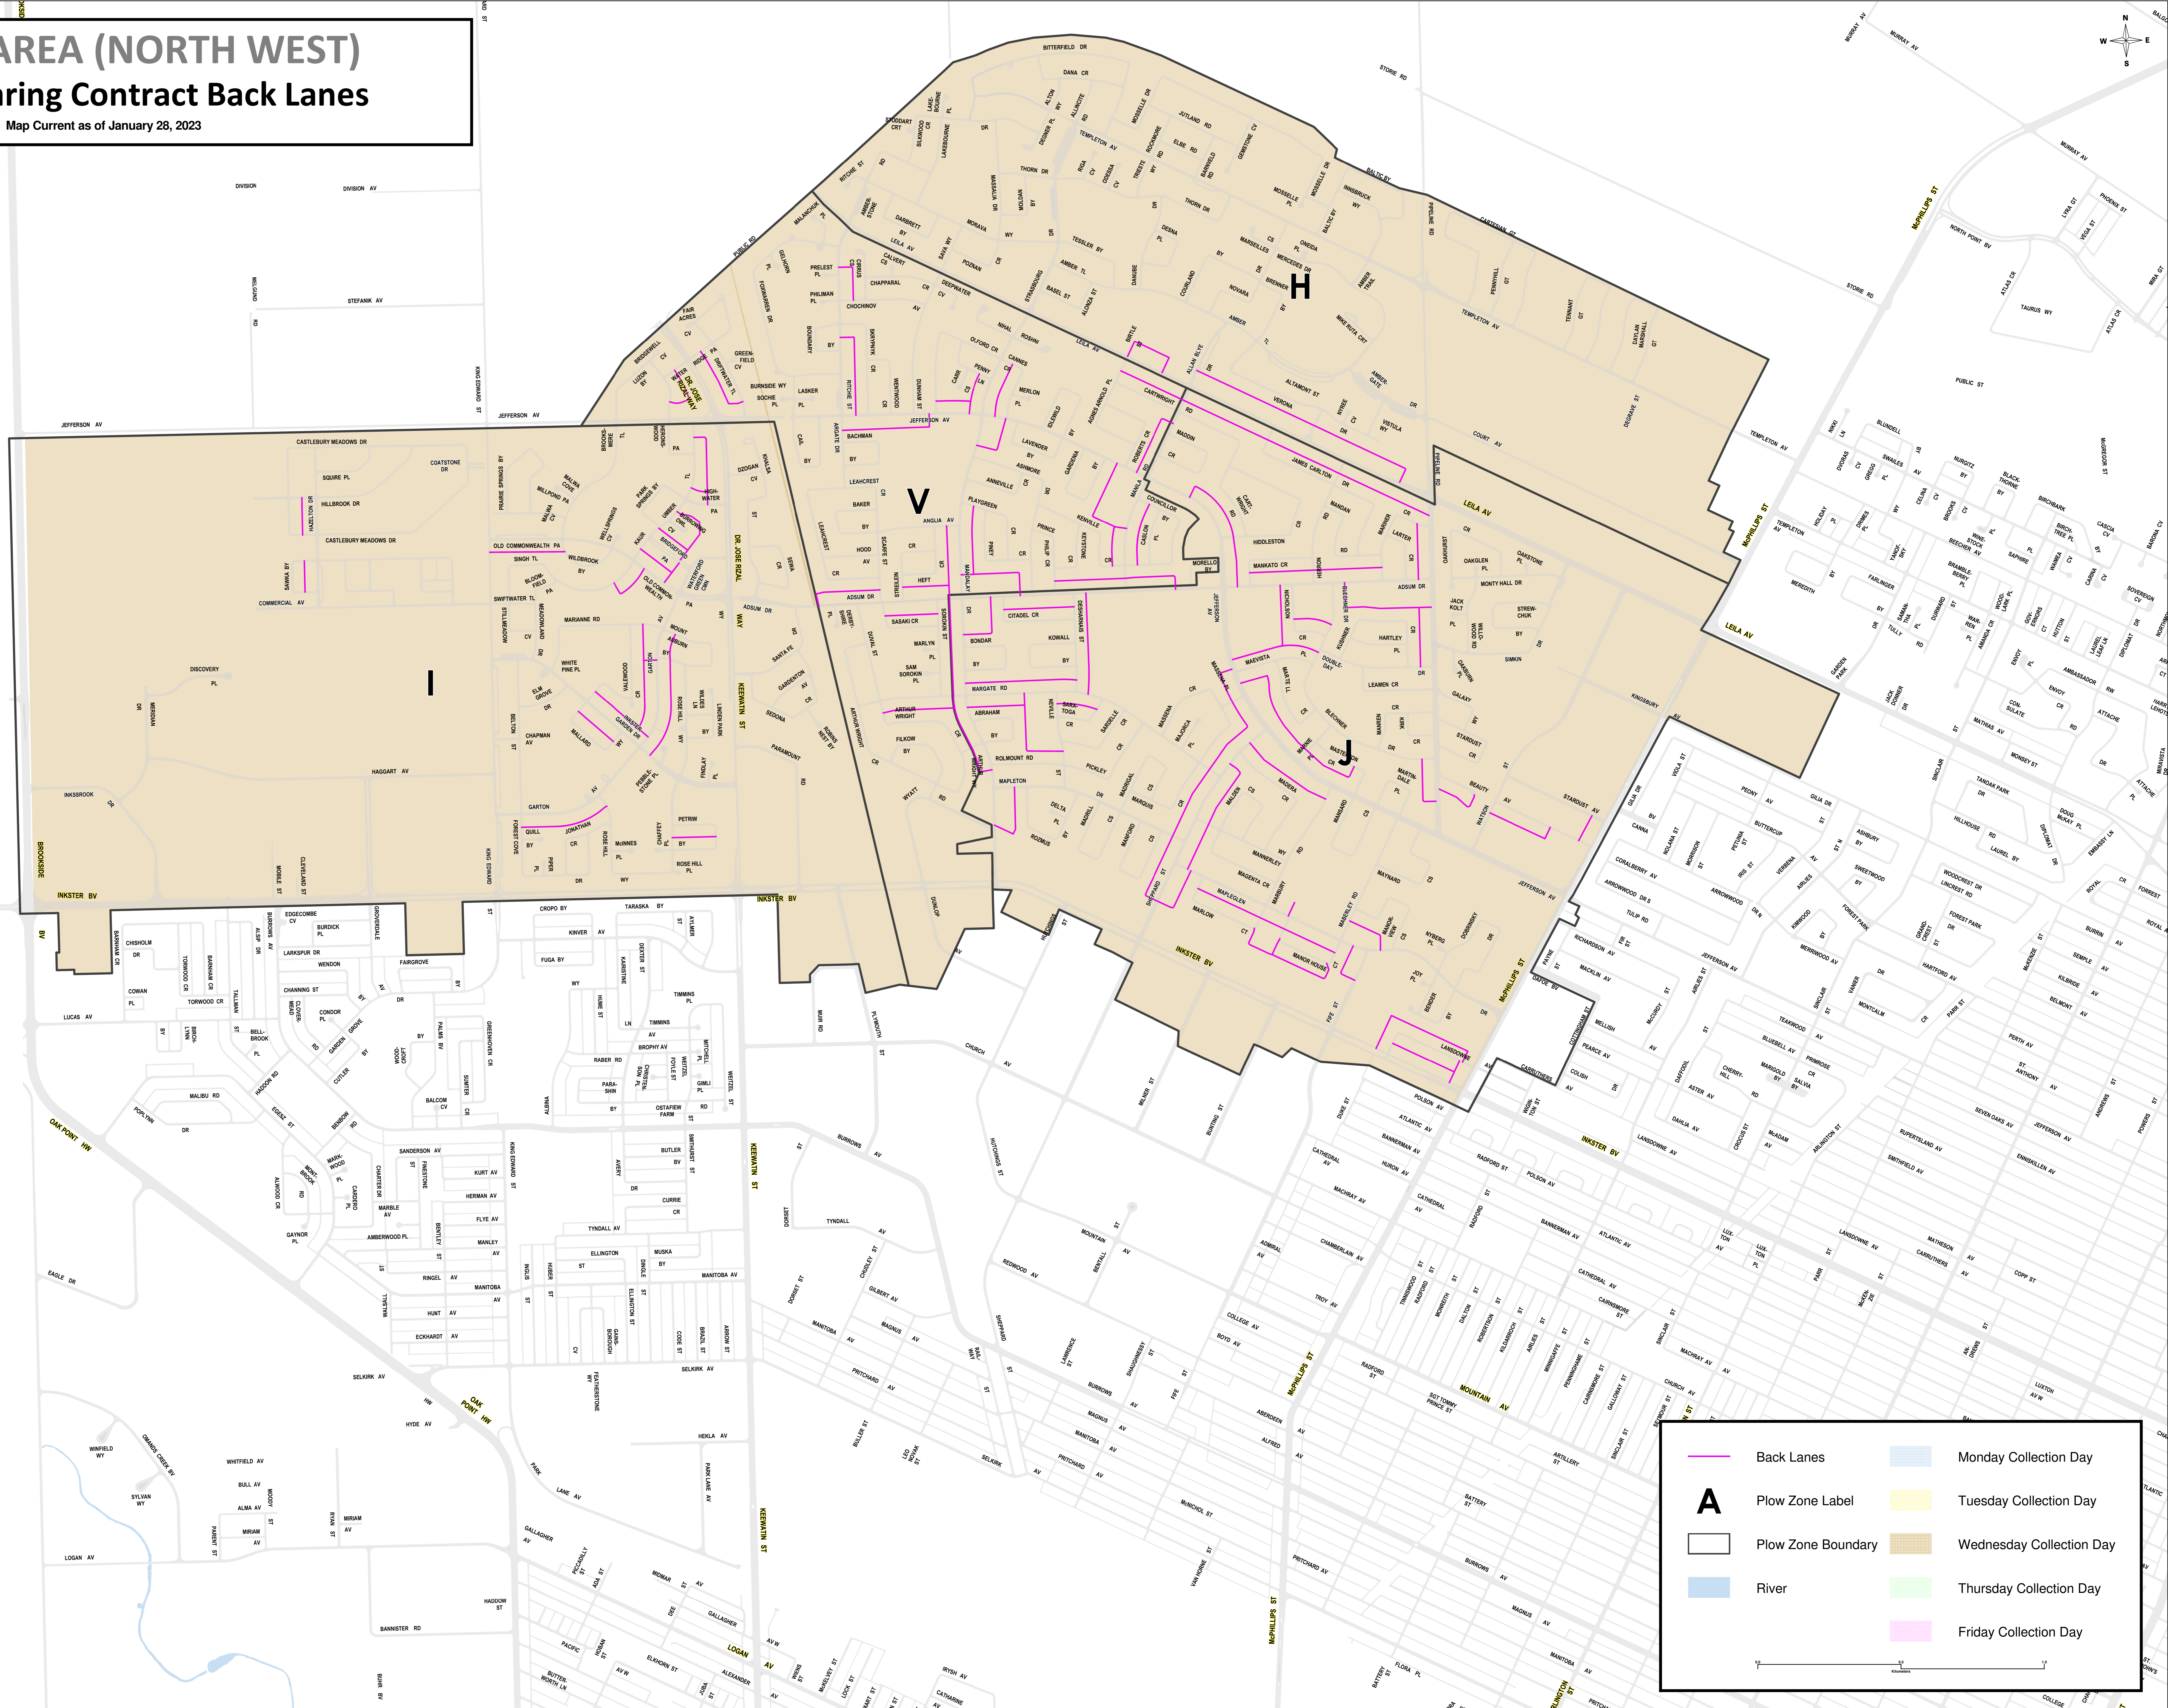

NORTH AREA (NORTH WEST)

Snow Clearing Contract Back Lanes

Map Current as of January 28, 2023

	Back Lanes		Monday Collection Day
	Plow Zone Label		Tuesday Collection Day
	Plow Zone Boundary		Wednesday Collection Day
	River		Thursday Collection Day
			Friday Collection Day