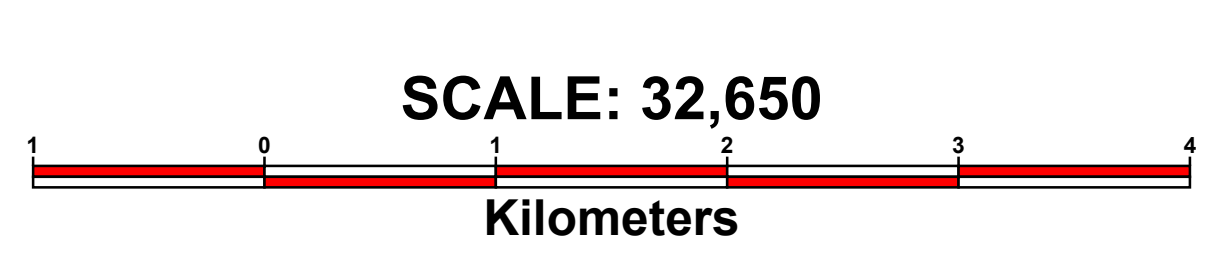

Legend	
	Material Recycling Facility 335 Mazenod Road
	Community Recycling Depots
	4R Winnipeg Depot
	Brady Road Resource Management Facility