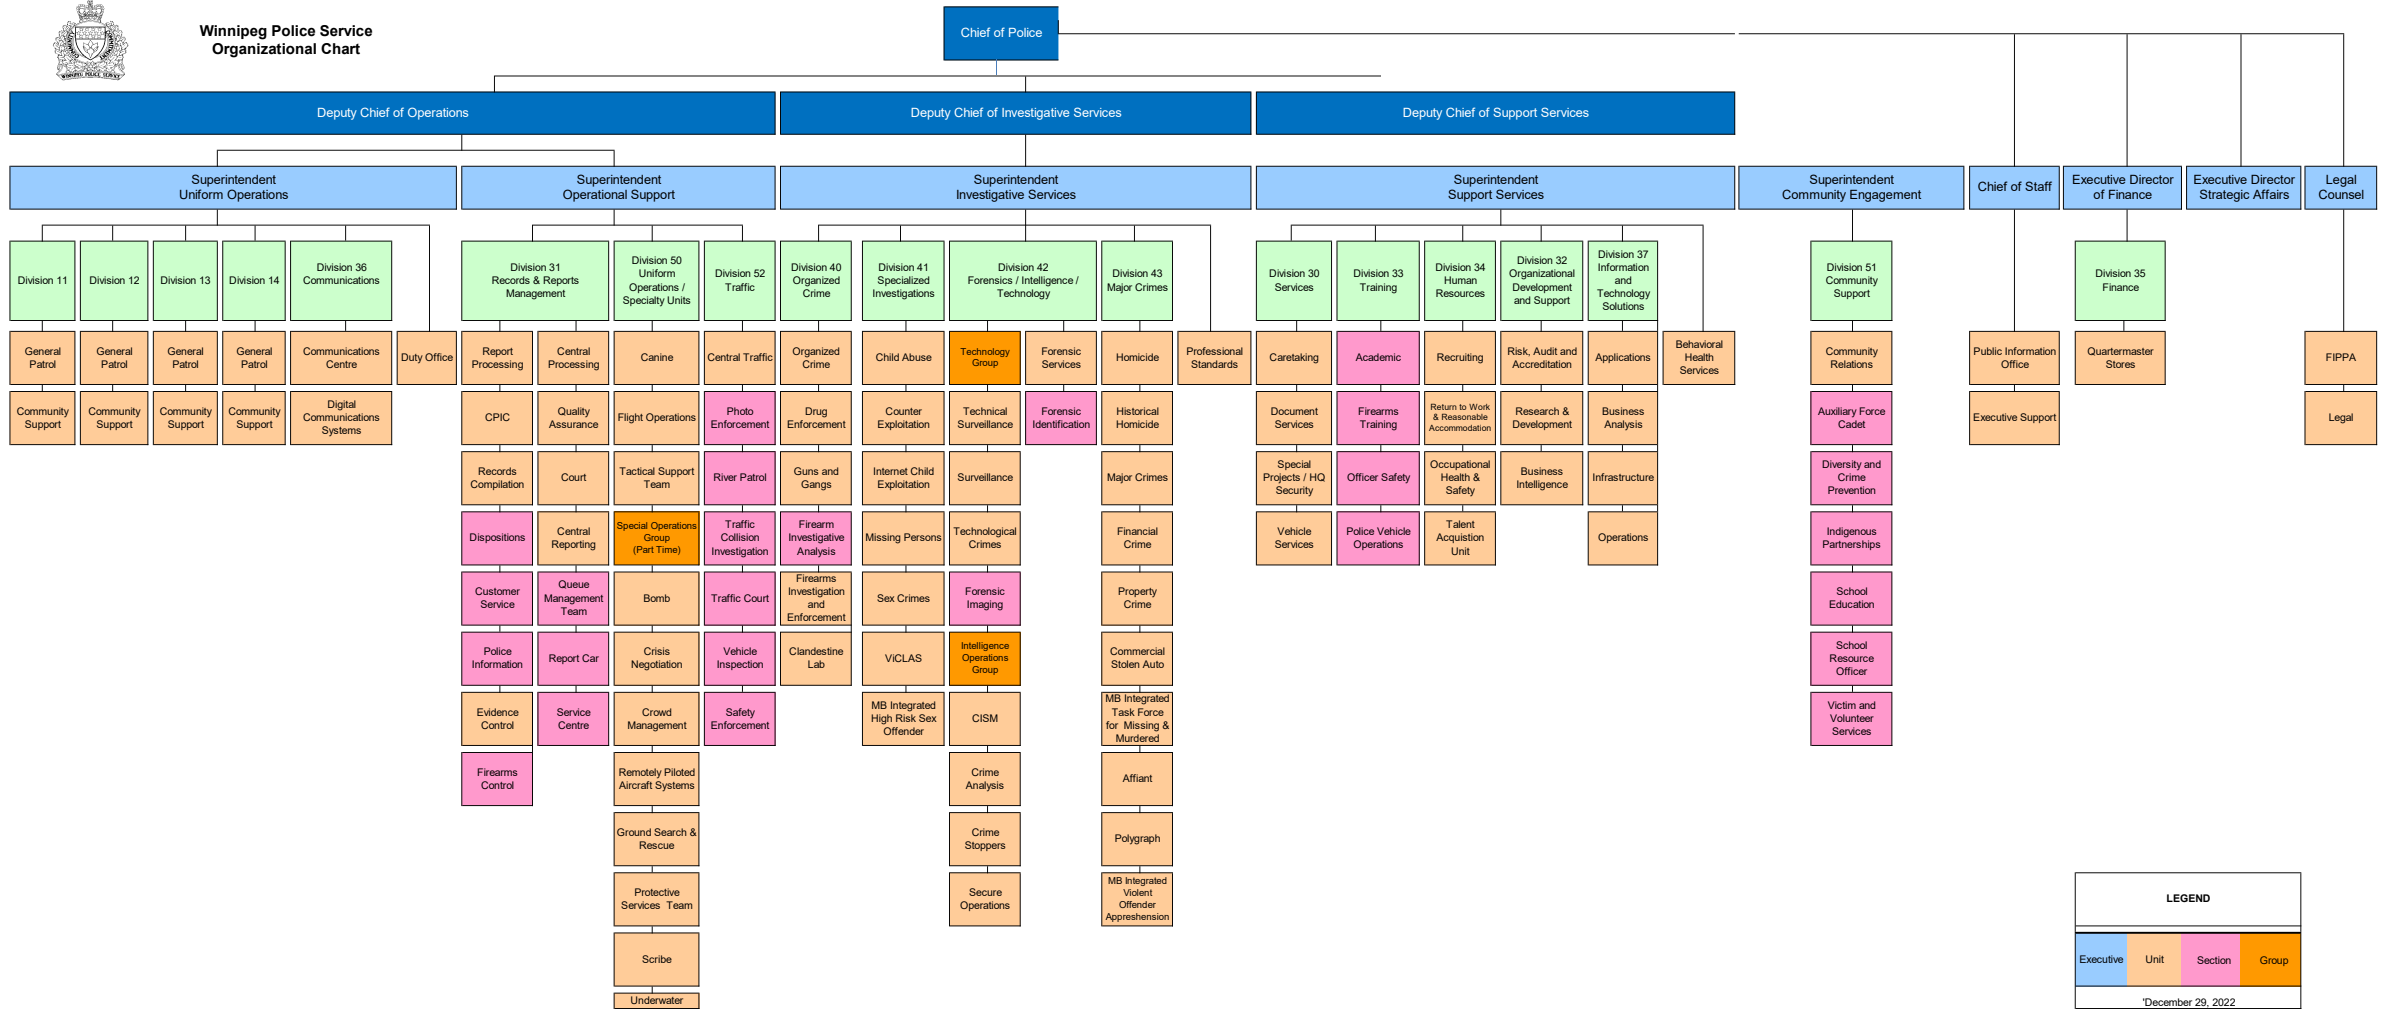

**Winnipeg Police Service
Organizational Chart**

LEGEND

Executive	Unit	Section	Group
-----------	------	---------	-------

December 29, 2022