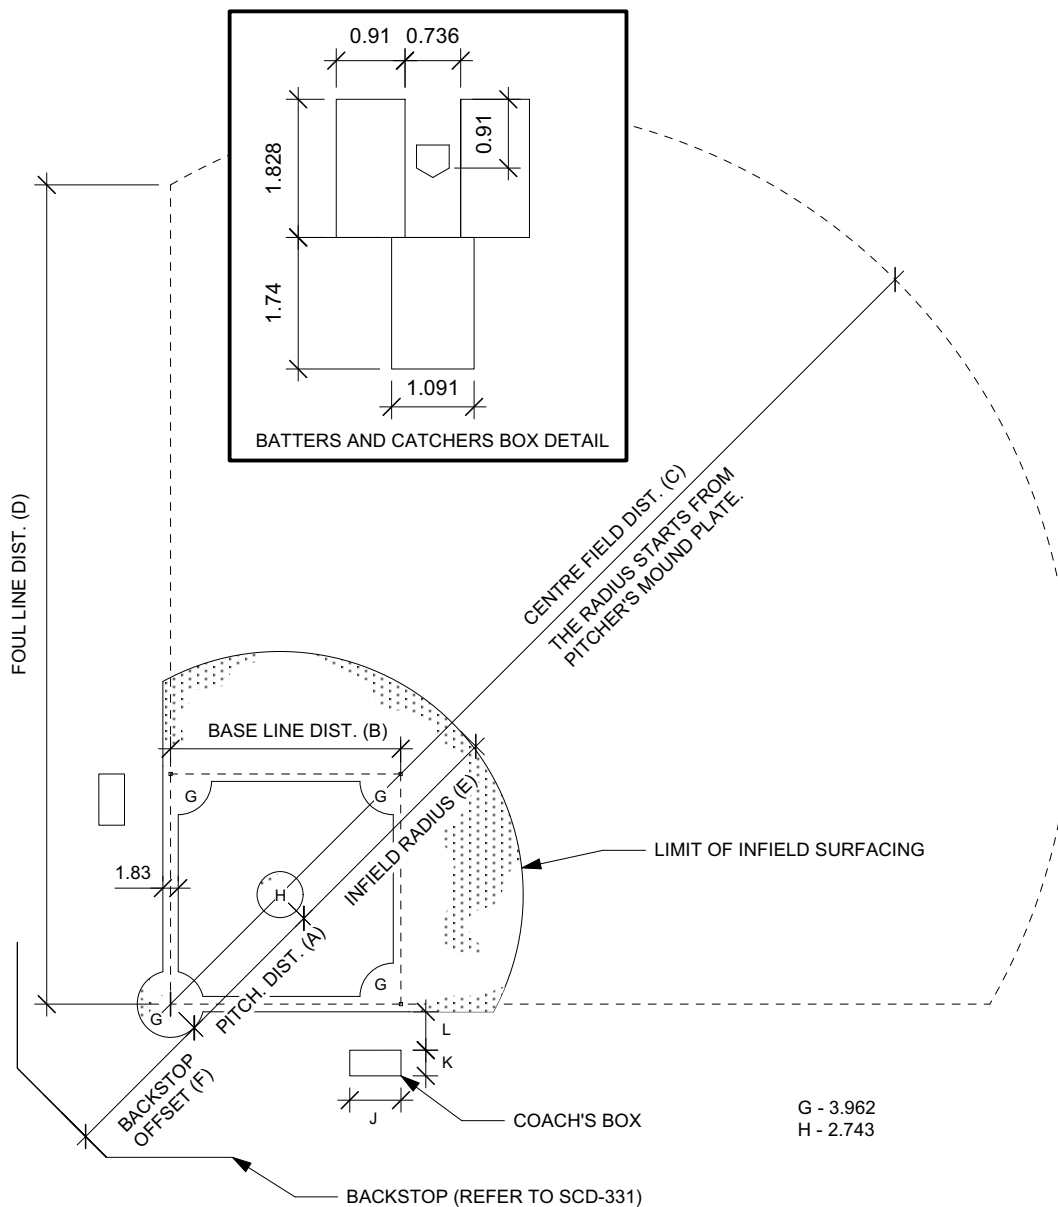

BALL DIAMONDS BASEBALL DIMENSIONS

SCD-333

Level of Play	Pitching Distance	Base line Distance	Centre Field Distance		Foul Line Distance		Infield Radius	Backstop Offset	Coach's Box		Coach's Box Setback
			C		D				J	K	
			Min.	Preferred	Min.	Preferred					
Full Size	18.47	27.43	76.20	106.68	76.20	91.44	28.96	18.30	6.1	3.05	4.57
15U	16.46	24.38	79.25	91.44	68.58	82.30	24.38	12.18 - 15.24	4.88	2.44	3.05
13U	14.63	21.34	68.58	79.25	60.96	68.58	21.34	10.67 - 13.72	3.66	2.44	3.05
11U/9U/7U	13.41	18.29	68.58	68.58	60.96	60.96	15.24	7.62 - 12.19	3.66	2.44	3.05

All Dimensions in Meters Unless Otherwise Specified

Revision:

Scale: N.T.S.

Drawn By: GZ

Date: Dec 09, 2019

THE CITY OF WINNIPEG
 Planning, Property and Development Department
 Planning and Land Use Division
 Unit 15 - 10 Fort Street, Winnipeg, MB, R3C 4X5