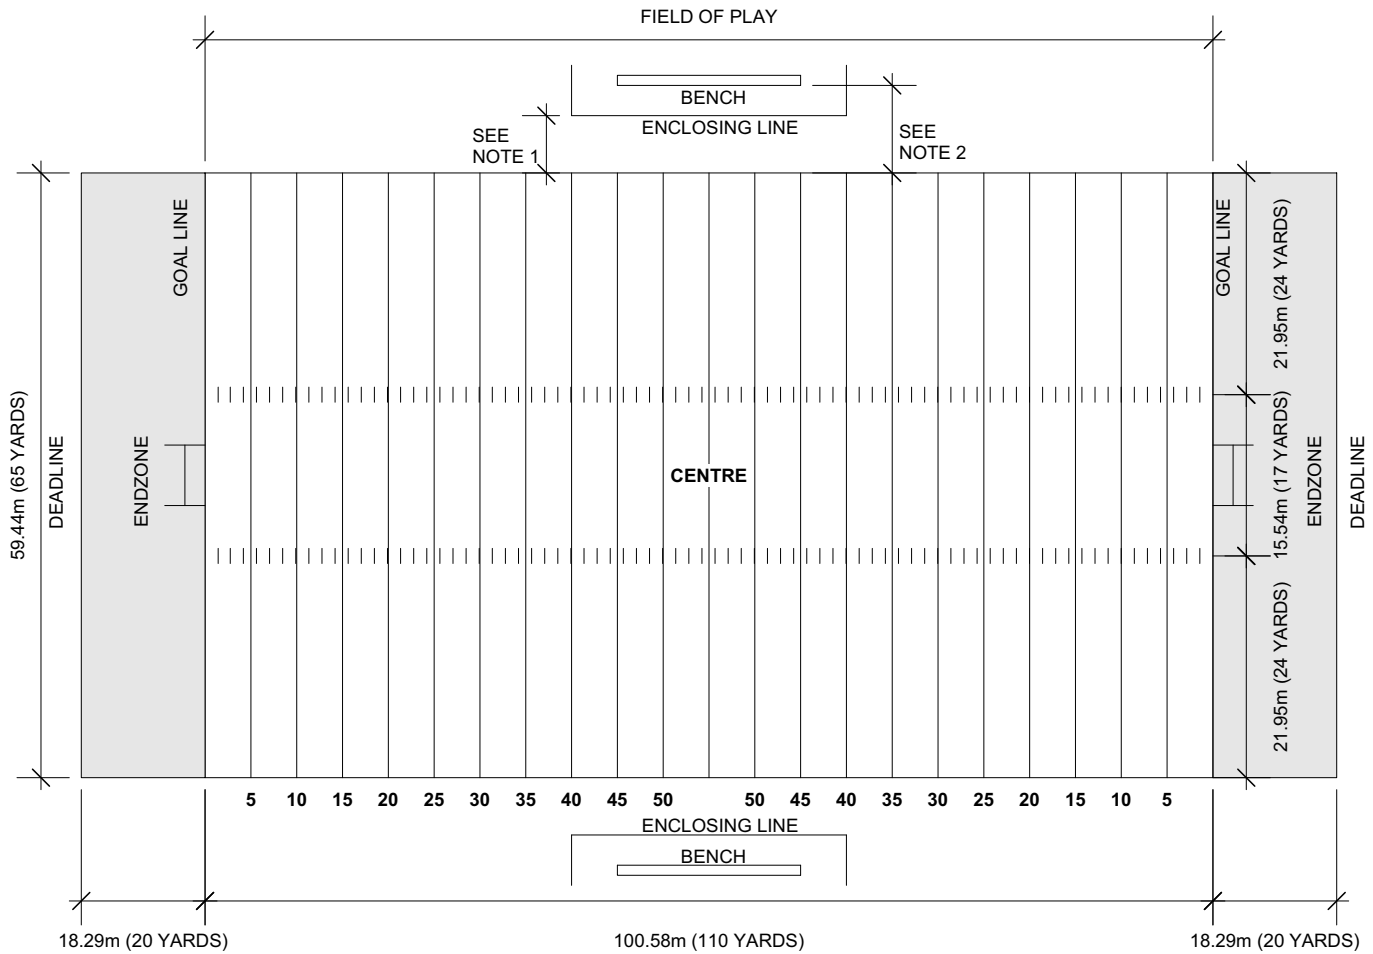

**SPORTS STANDARD
TACKLE FOOTBALL FIELD**

SCD-360

STANDARD CANADIAN TACKLE FOOTBALL FIELD

SCALE: 1:750

NOTES;

1. MINIMUM OF 2 m AND OPTIMUM OF 5 m FROM SIDELINE.
2. MINIMUM OF 5 m AND OPTIMUM OF 10 m FROM SIDELINE.

Revision:

DATE: Dec 09, 2019
SCALE: N.T.S.
DRAWN BY: GZ

The City of Winnipeg
Planning, Property and Development Department
Planning and Land Use Division
Unit 15 - 30 Fort Street, Winnipeg, MB, R3C 4X5