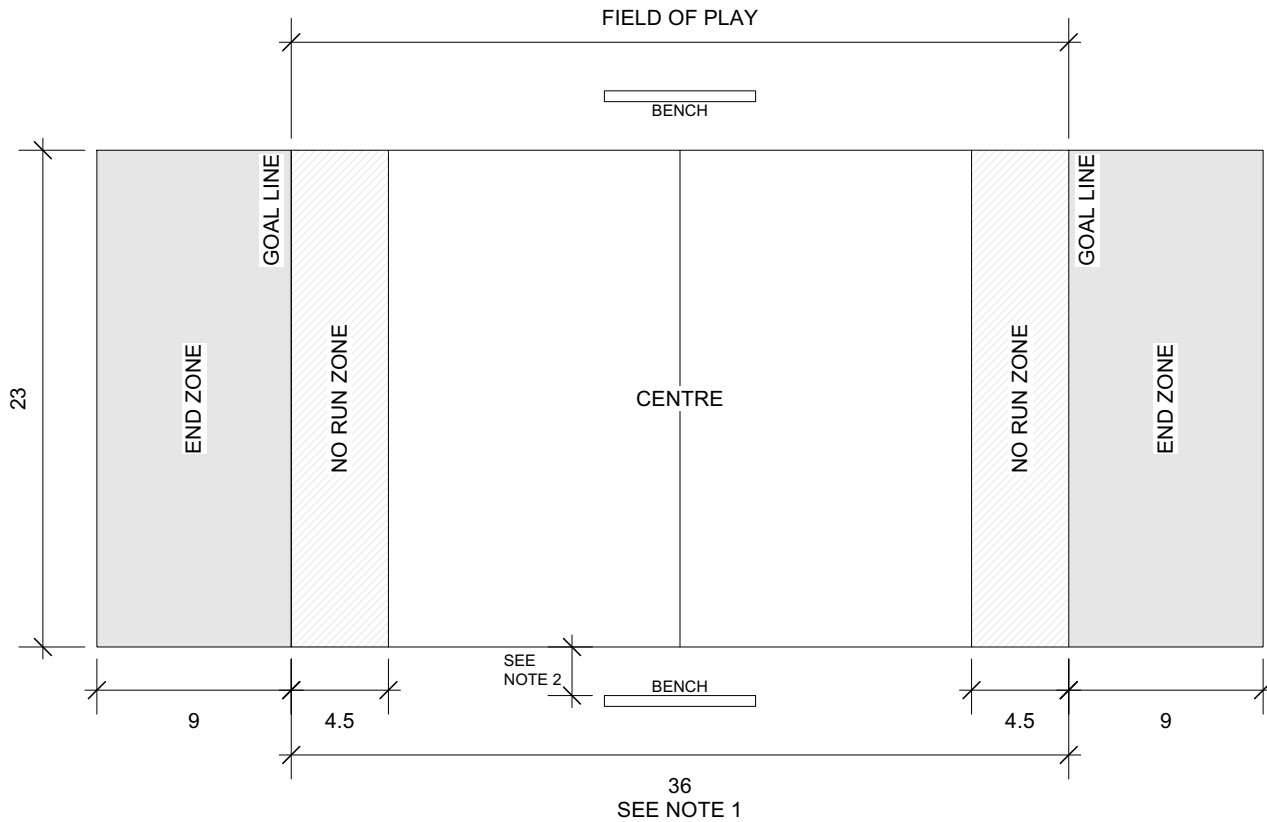

**SPORTS STANDARD  
FLAG FOOTBALL FIELD**

**SCD-361**

**STANDARD CANADIAN FLAG FOOTBALL FIELD**

SCLAE: 1:350

NOTES:

1. FIELD LENGTH (GOAL LINE TO GOAL LINE):  
U16 AND YOUNGER: 36 m;  
U18 AND OLDER: 45 m.
2. MINIMUM 9 m FROM SIDELINE.
3. ENDZONE MAXIMUM 9 m DEEP.
4. NO RUN ZONE WITHIN 4.5 m OF EACH GOAL LINE

Revision:  
DATE: JUNE 2019  
SCALE: N.T.S.  
DRAWN BY: GZ

The City of Winnipeg  
Planning, Property and Development Department  
Planning and Land Use Division  
Unit 15 - 30 Fort Street, Winnipeg, MB, R3C 4X5