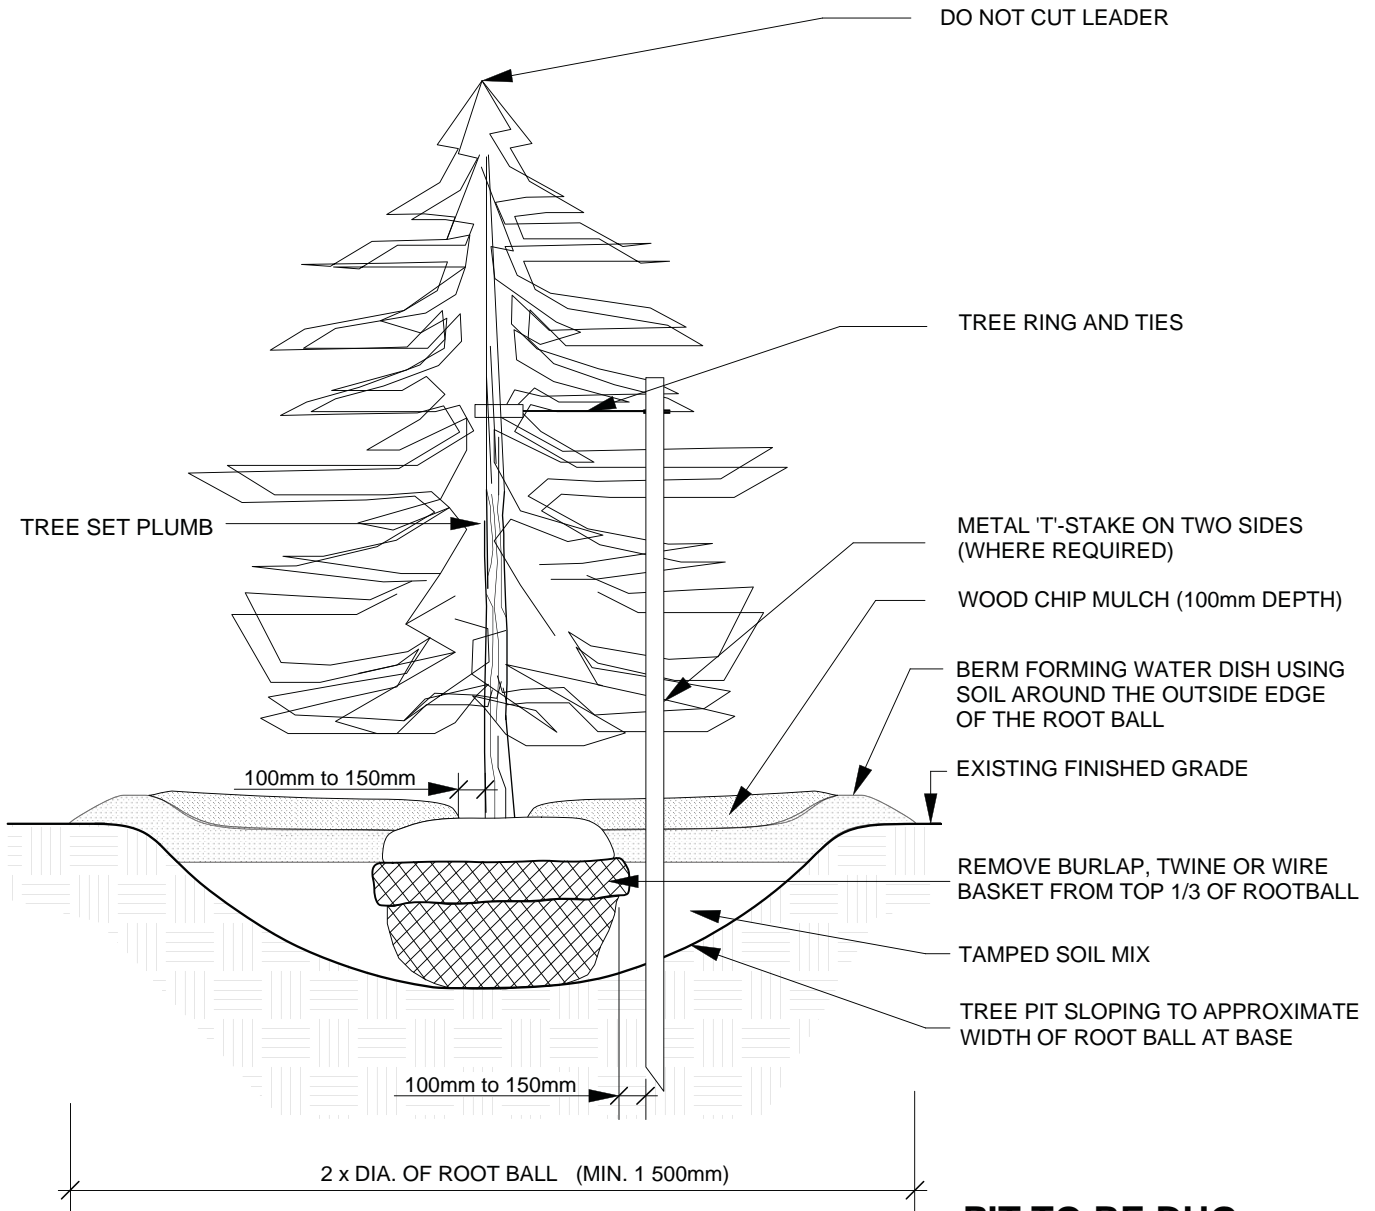

Drawing Title:

CONIFEROUS TREE PLANTING (PARKS)

Drawing No:

SCD-515

**PIT TO BE DUG
WITH BACKHOE
NOT TREE SPADE**

DIMENSIONS SHOWN ARE IN MILLIMETRES UNLESS OTHERWISE SPECIFIED

REVISION:

DATE: January 12, 2012

SCALE: N.T.S.

DRAWN BY: SP

The City of Winnipeg
Planning, Property and Development Department
Planning and Land Use Division
Unit 15 - 30 Fort Street, Winnipeg, MB, R3C 4X5