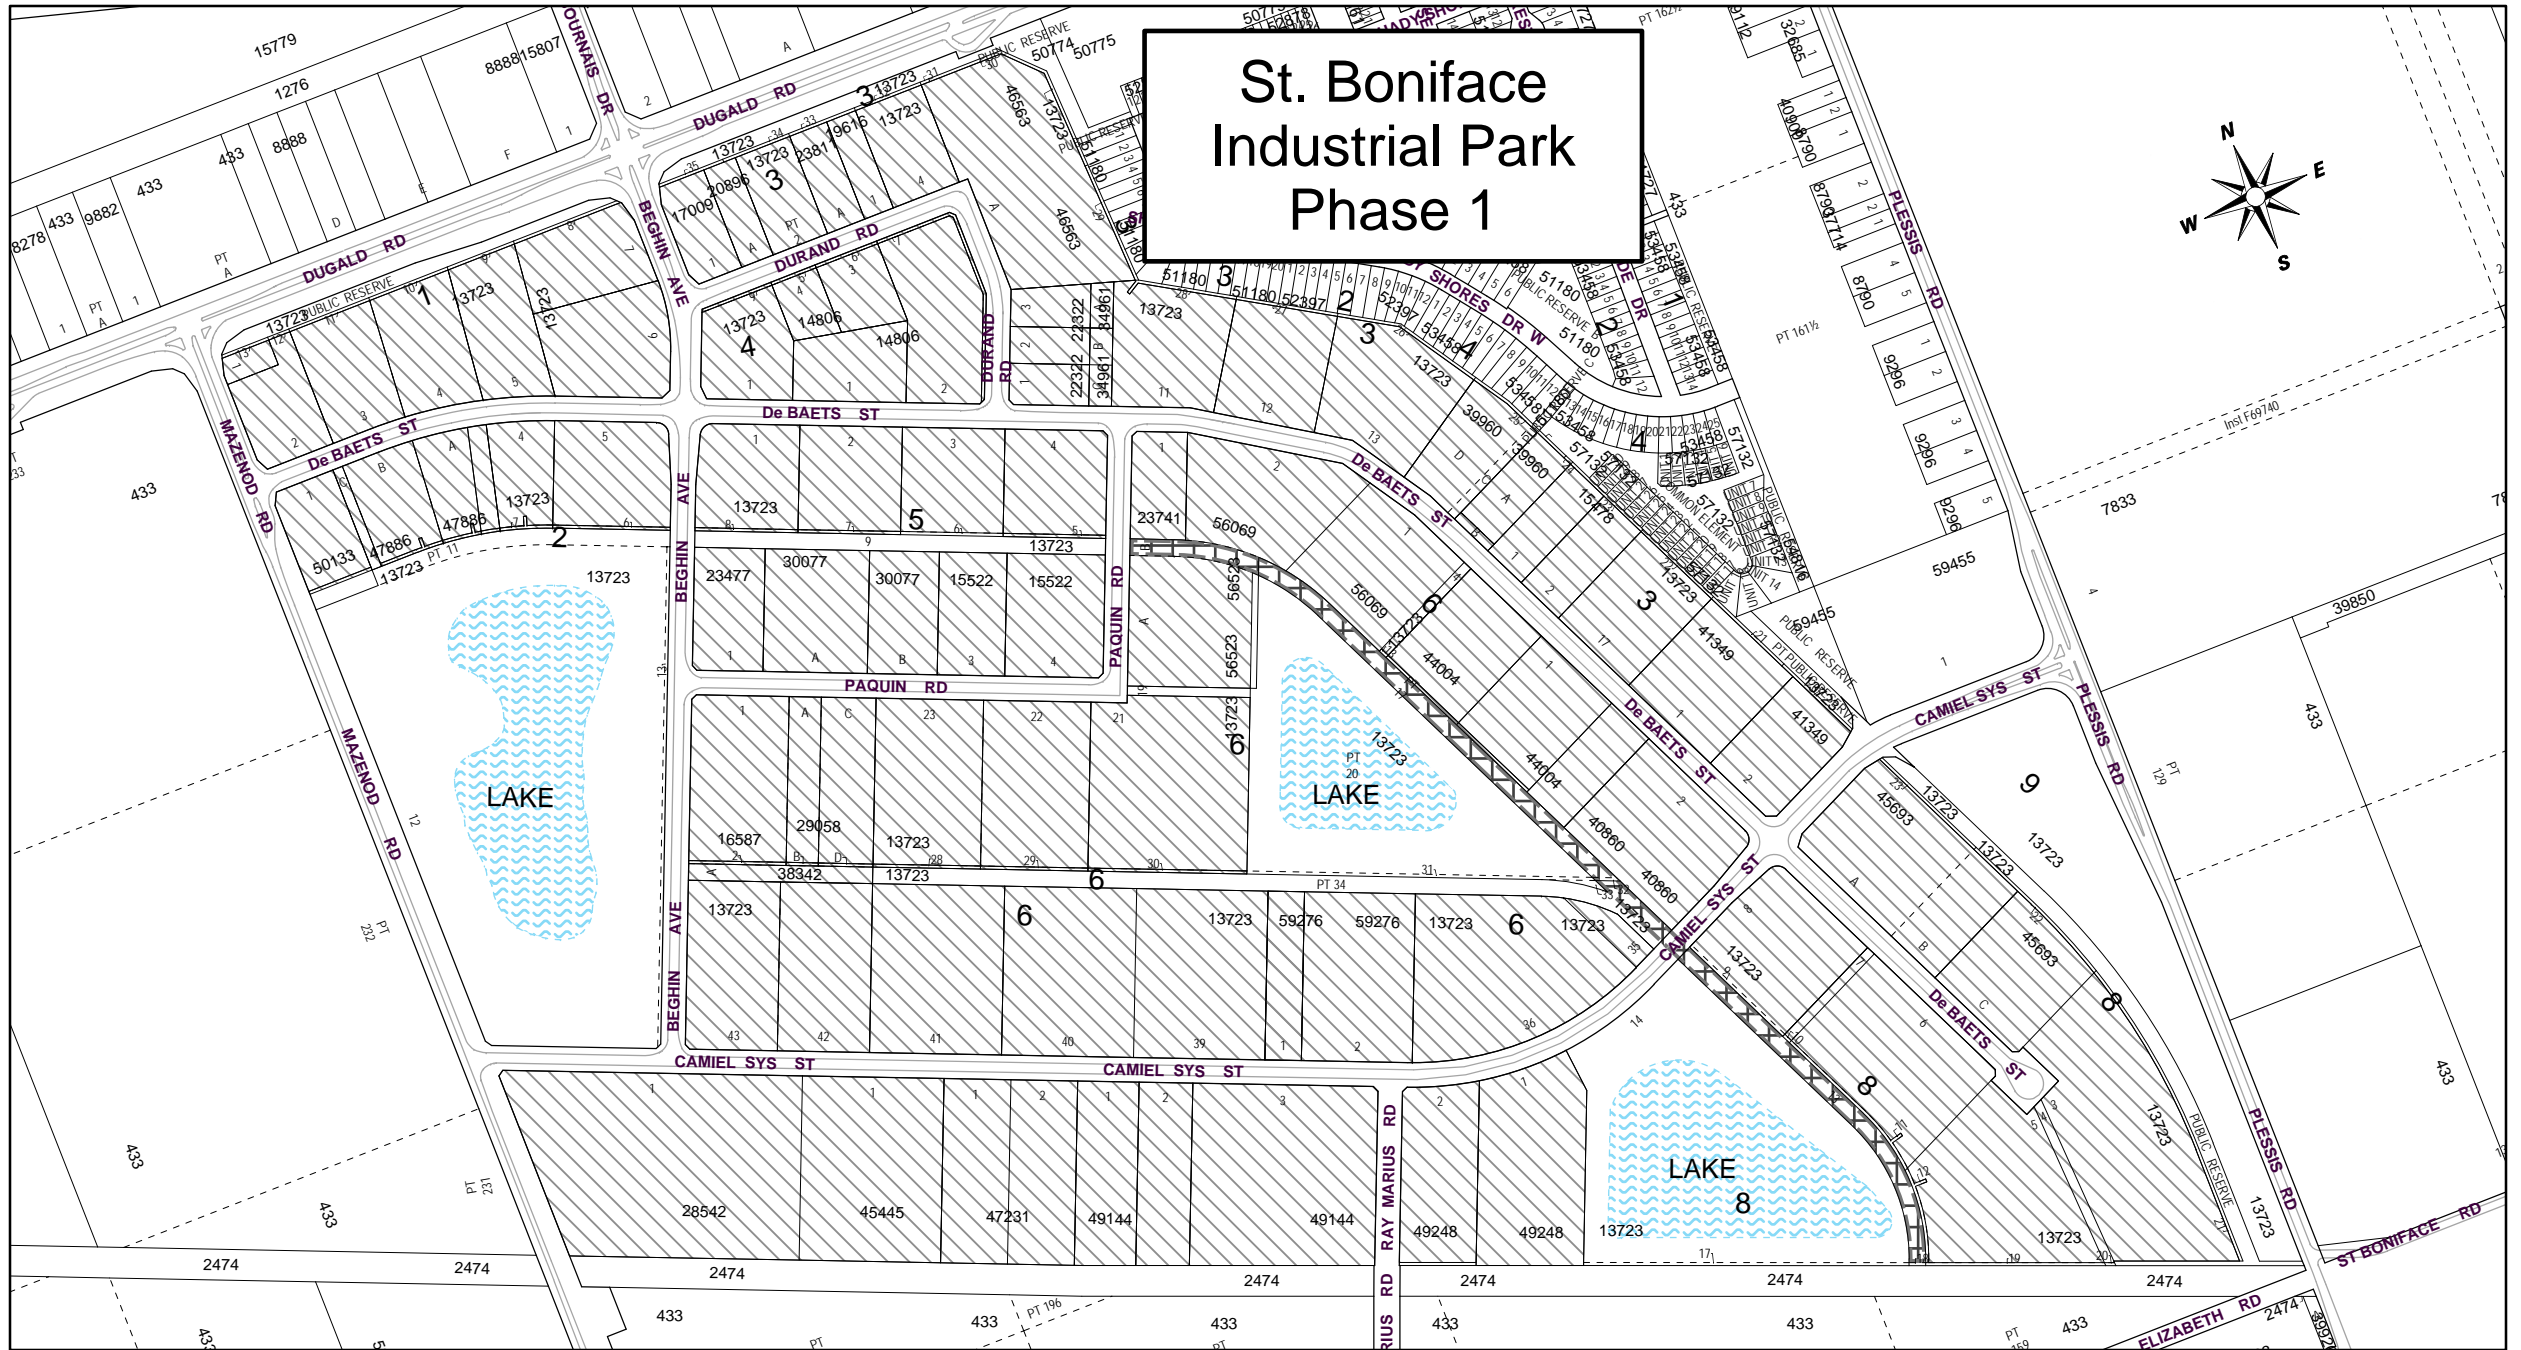

Site sizes are not indicated. Sites can be sized to suit your needs. Available lands are sold as of August 17, 2017

City Property

Lands Sold

Existing Rail

SCALE 1:7500

AUGUST, 2017

Misc Plan 3572 / 84