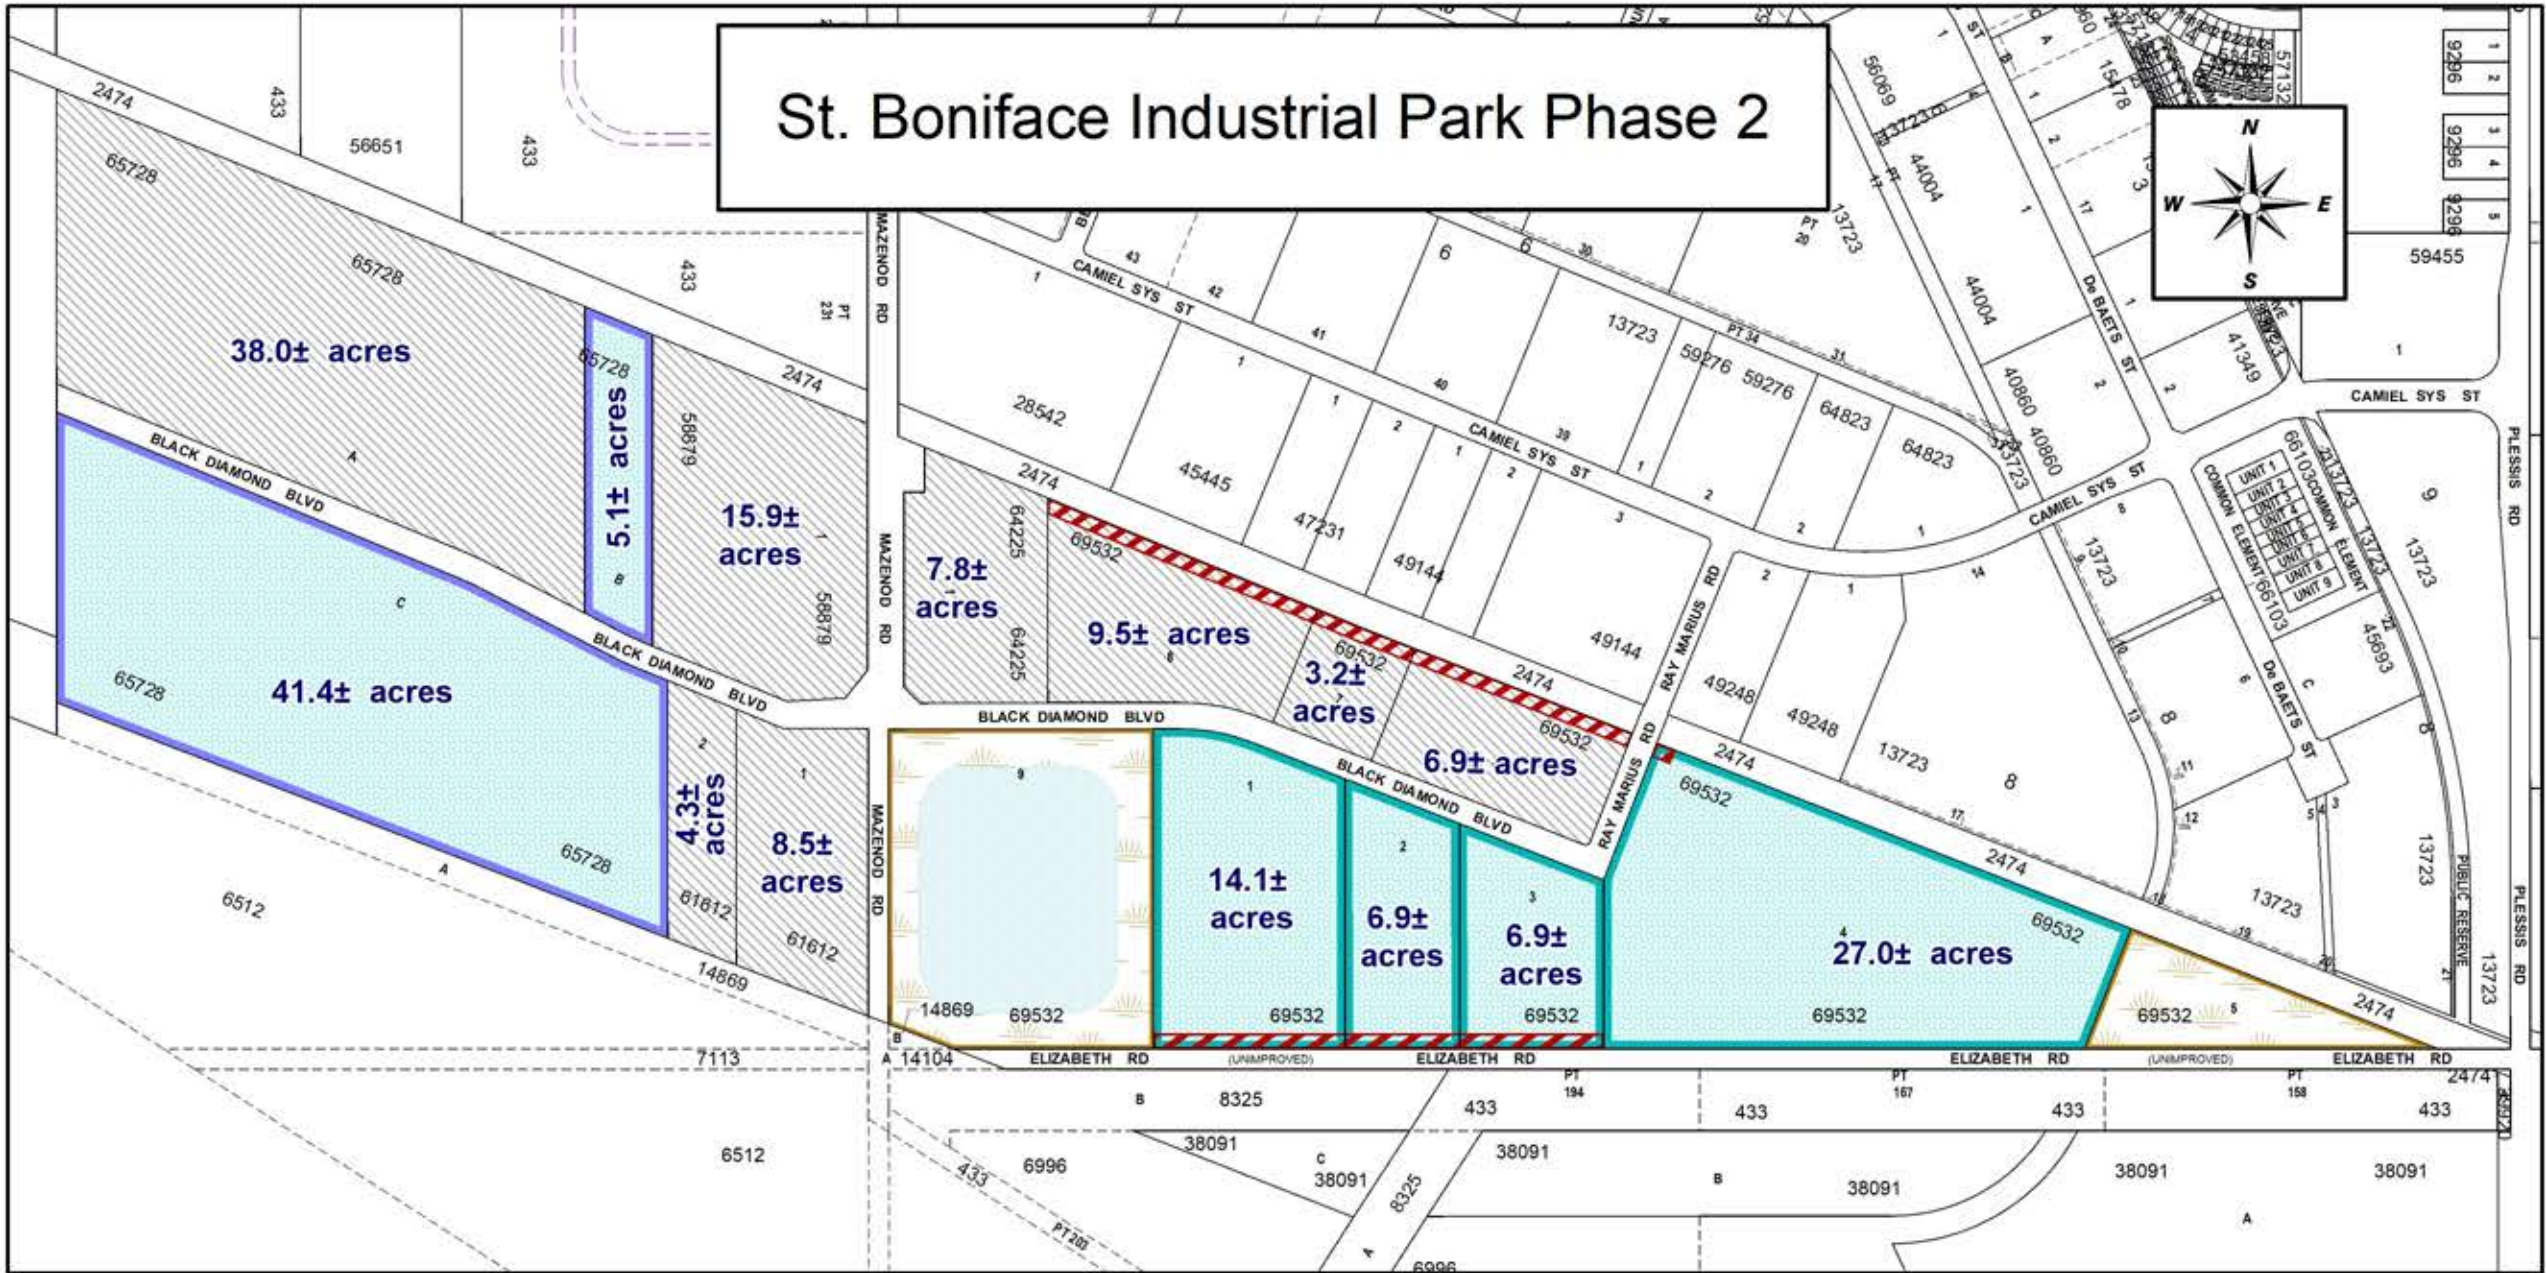

Site sizes are not indicated. Sites can be sized to suit your needs. Available lands are shown as of April 22, 2022.

St. Boniface Industrial Park Phase 2

-  Lands Sold
-  Serviced Property Available for Sale
-  Serviced Property Coming Soon to Market
-  Land Drainage Easement Area (15.0m wide)
-  Proposed Public Reserve

District: EKT

Scale: 1:7500

Date: 2022-APRIL-22

MISC. PLAN 14362 / 36