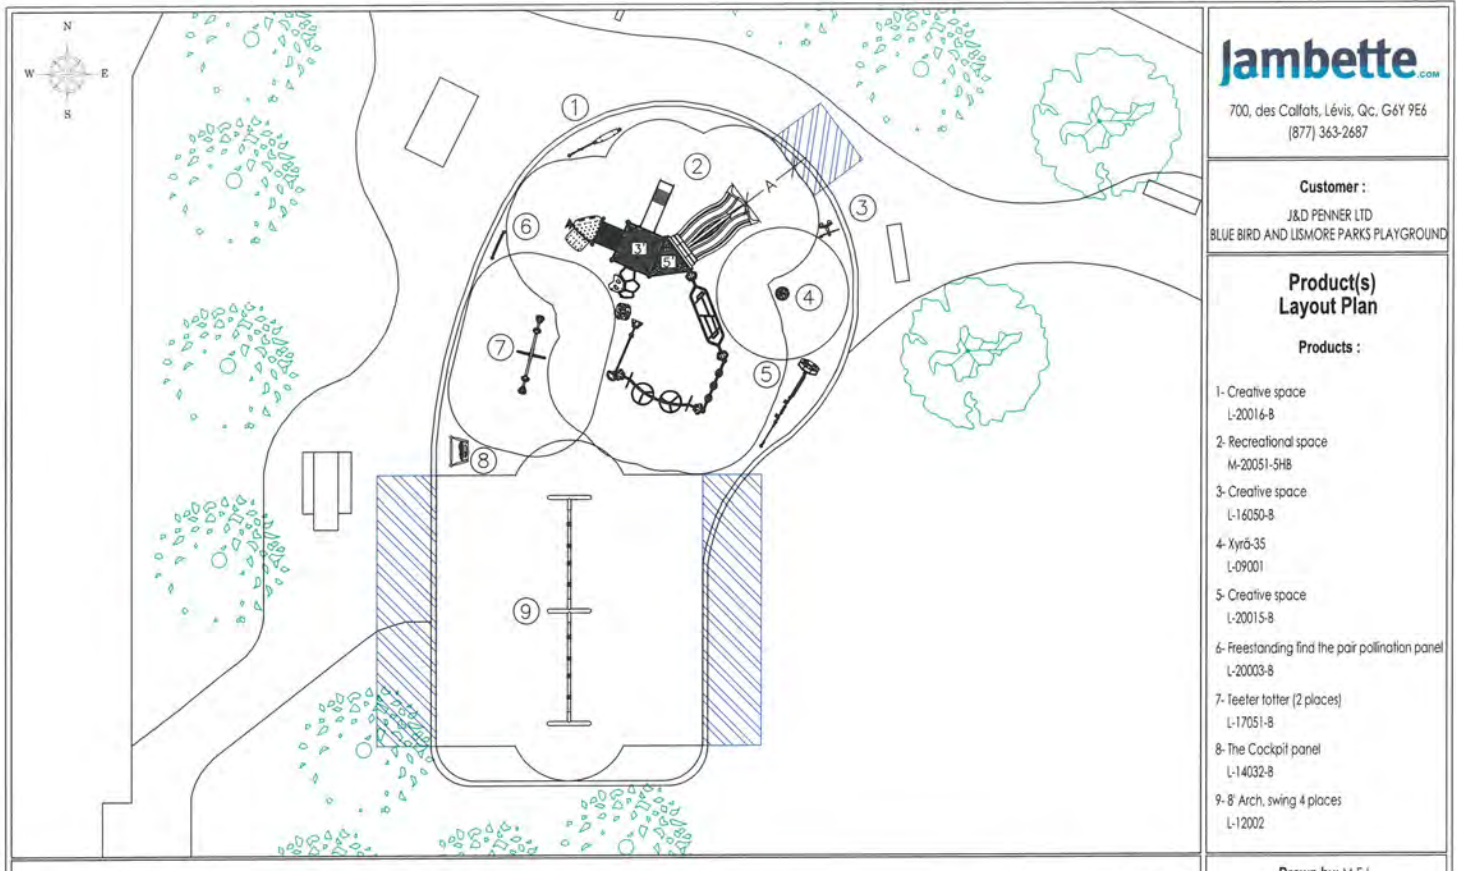

J&D PENNER (JAMBETTE)