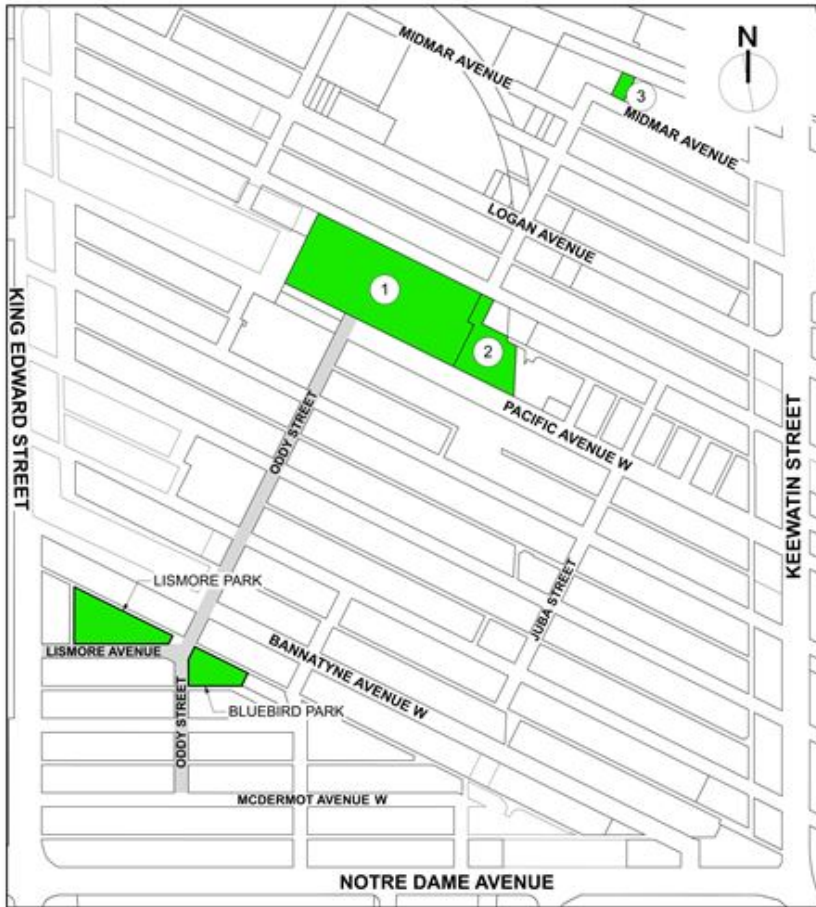

Nearby Parks

1 Brooklands School Playground

- Sport Court
- Playground
- Walking Pathway
- Greenspace

Brooklands School Playground

2 Eldon Ross Pool/Pacific Dee Park

- Indoor Pool
- Wading Pool
- Skate Spot
- Half Basketball Court

Eldon Ross Pool Pacific Dee Park

Galmar Park

3 Galmar Park

- Sitting Area
- Playground

Weston Memorial Community Centre

Bluebird Park

Lismore Park