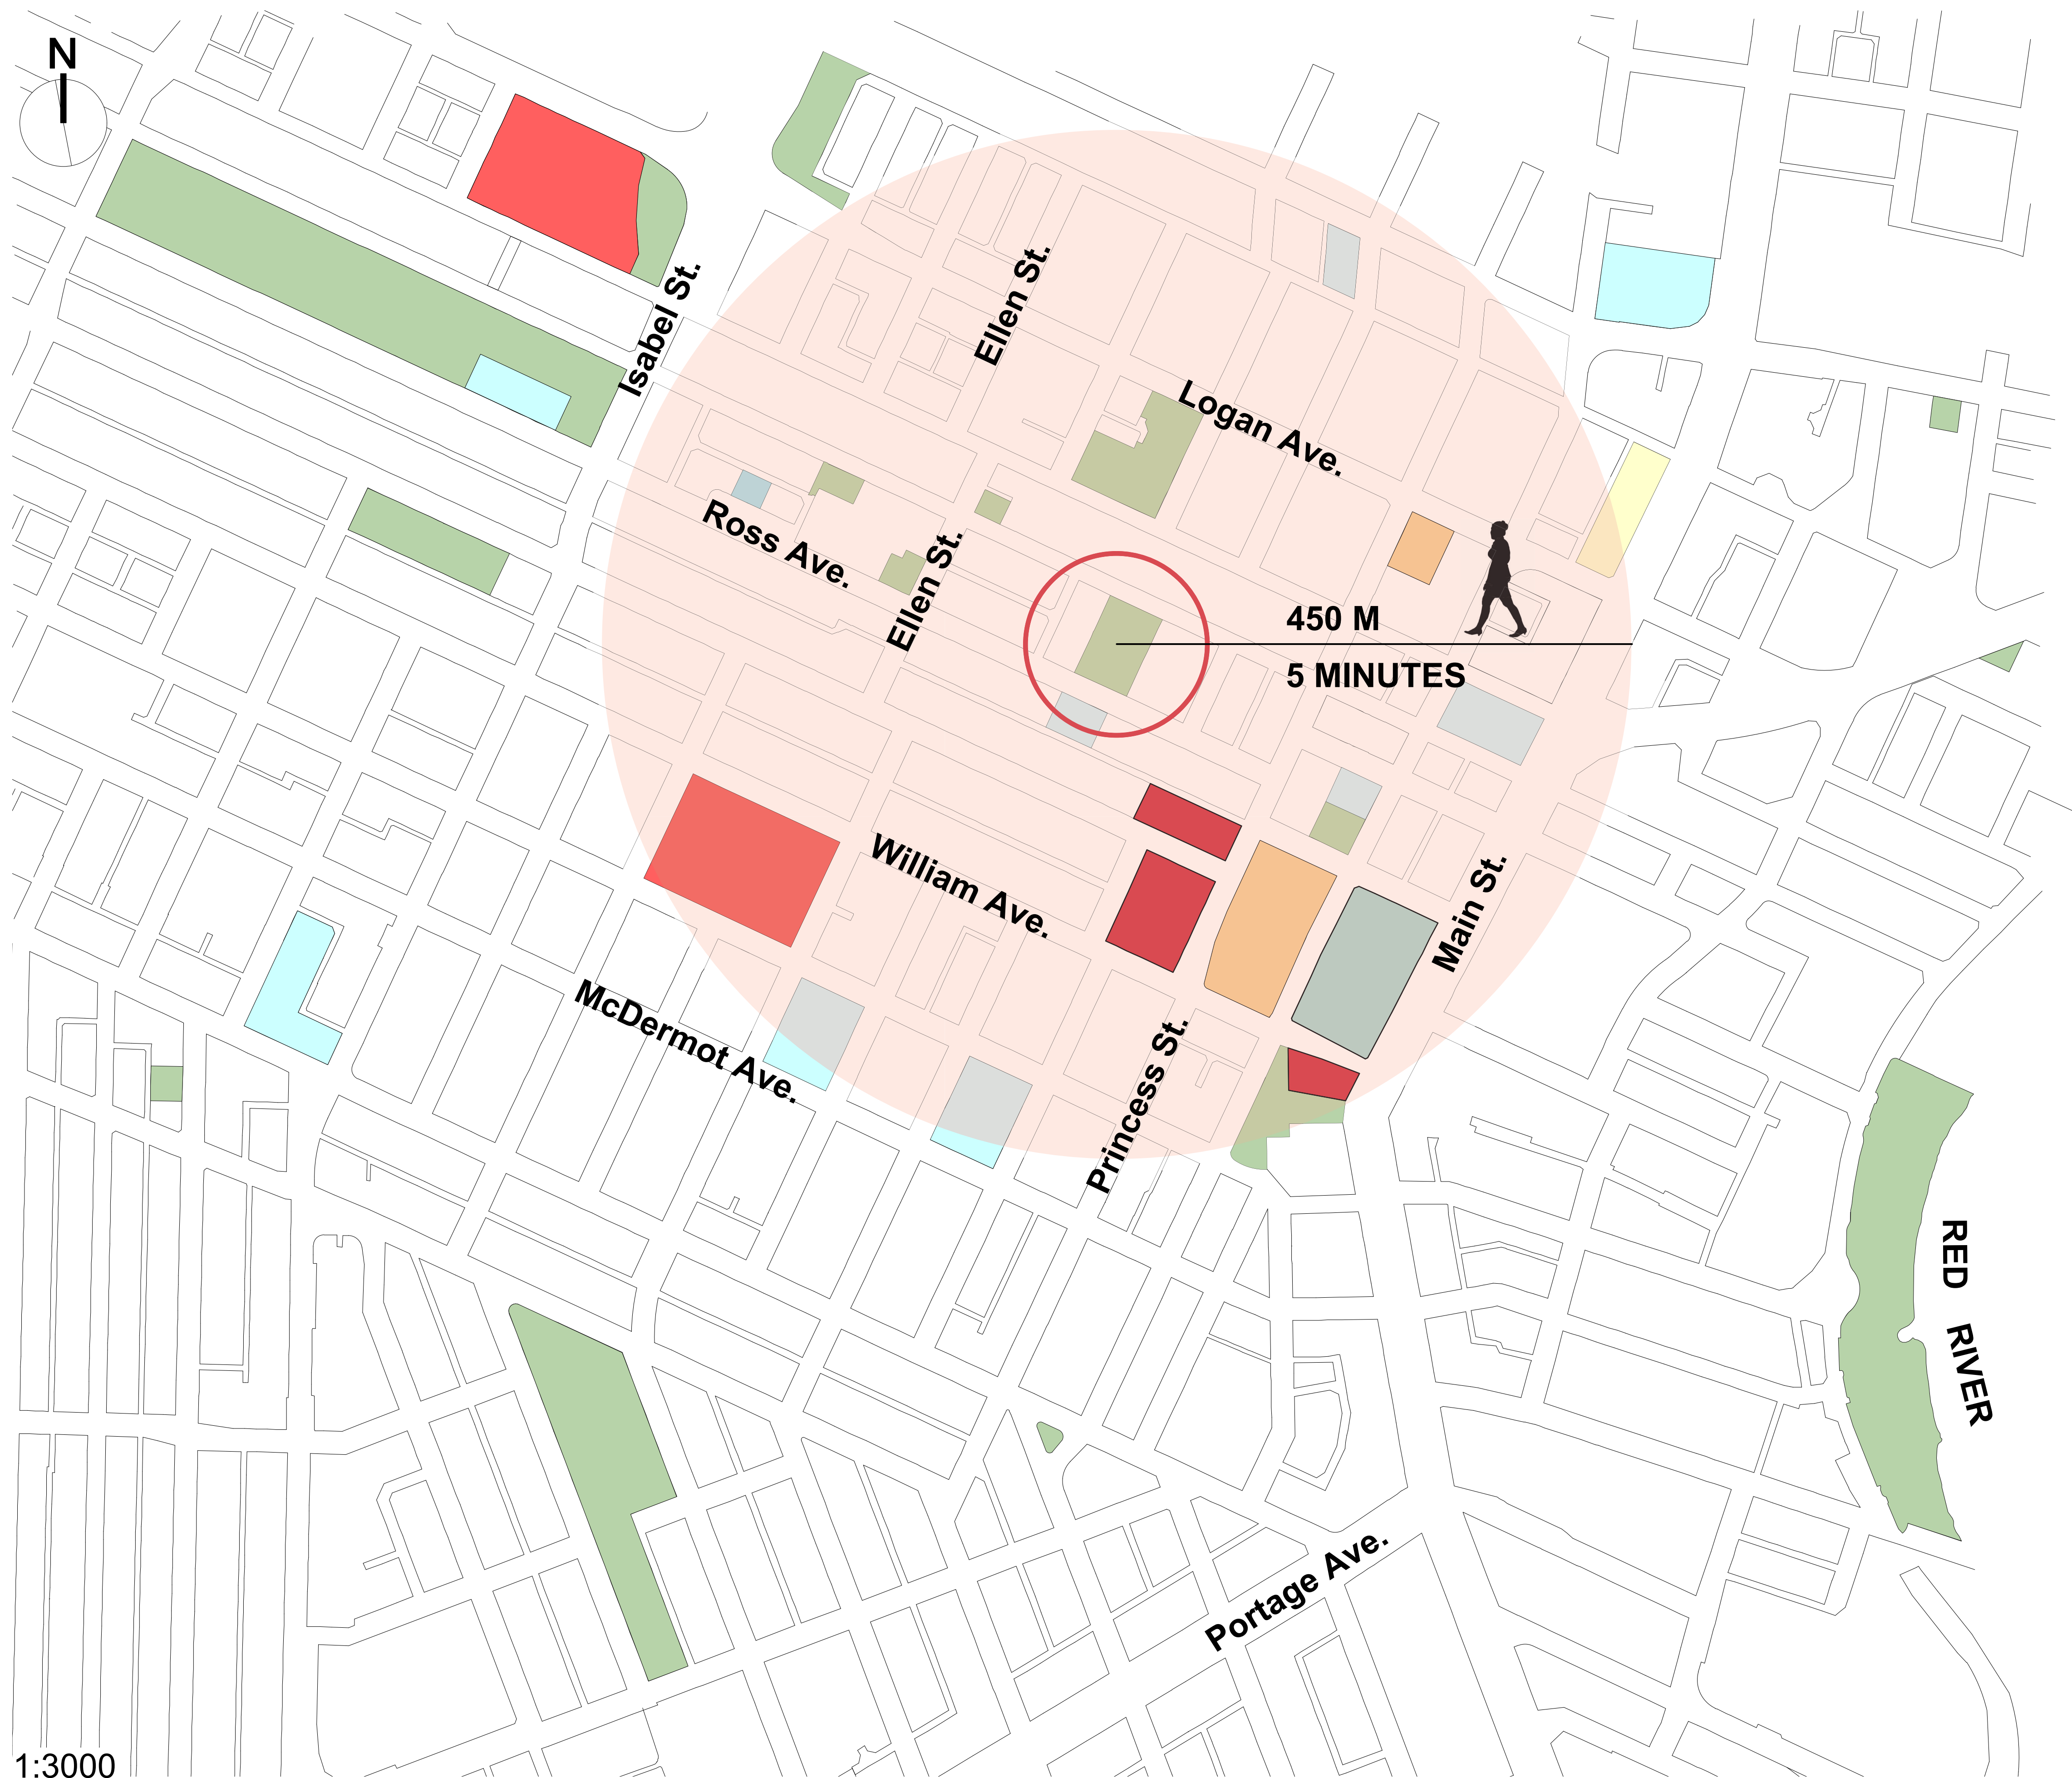

GORD DONG PARK SITE CONTEXT

1:3000

- | | |
|---|--|
| ■ Park | ■ City Hall |
| ■ Red River College | ■ Residential |
| ■ Planned Development | ■ Health Care Facility |
| ■ Community Centre / Club | ■ School |