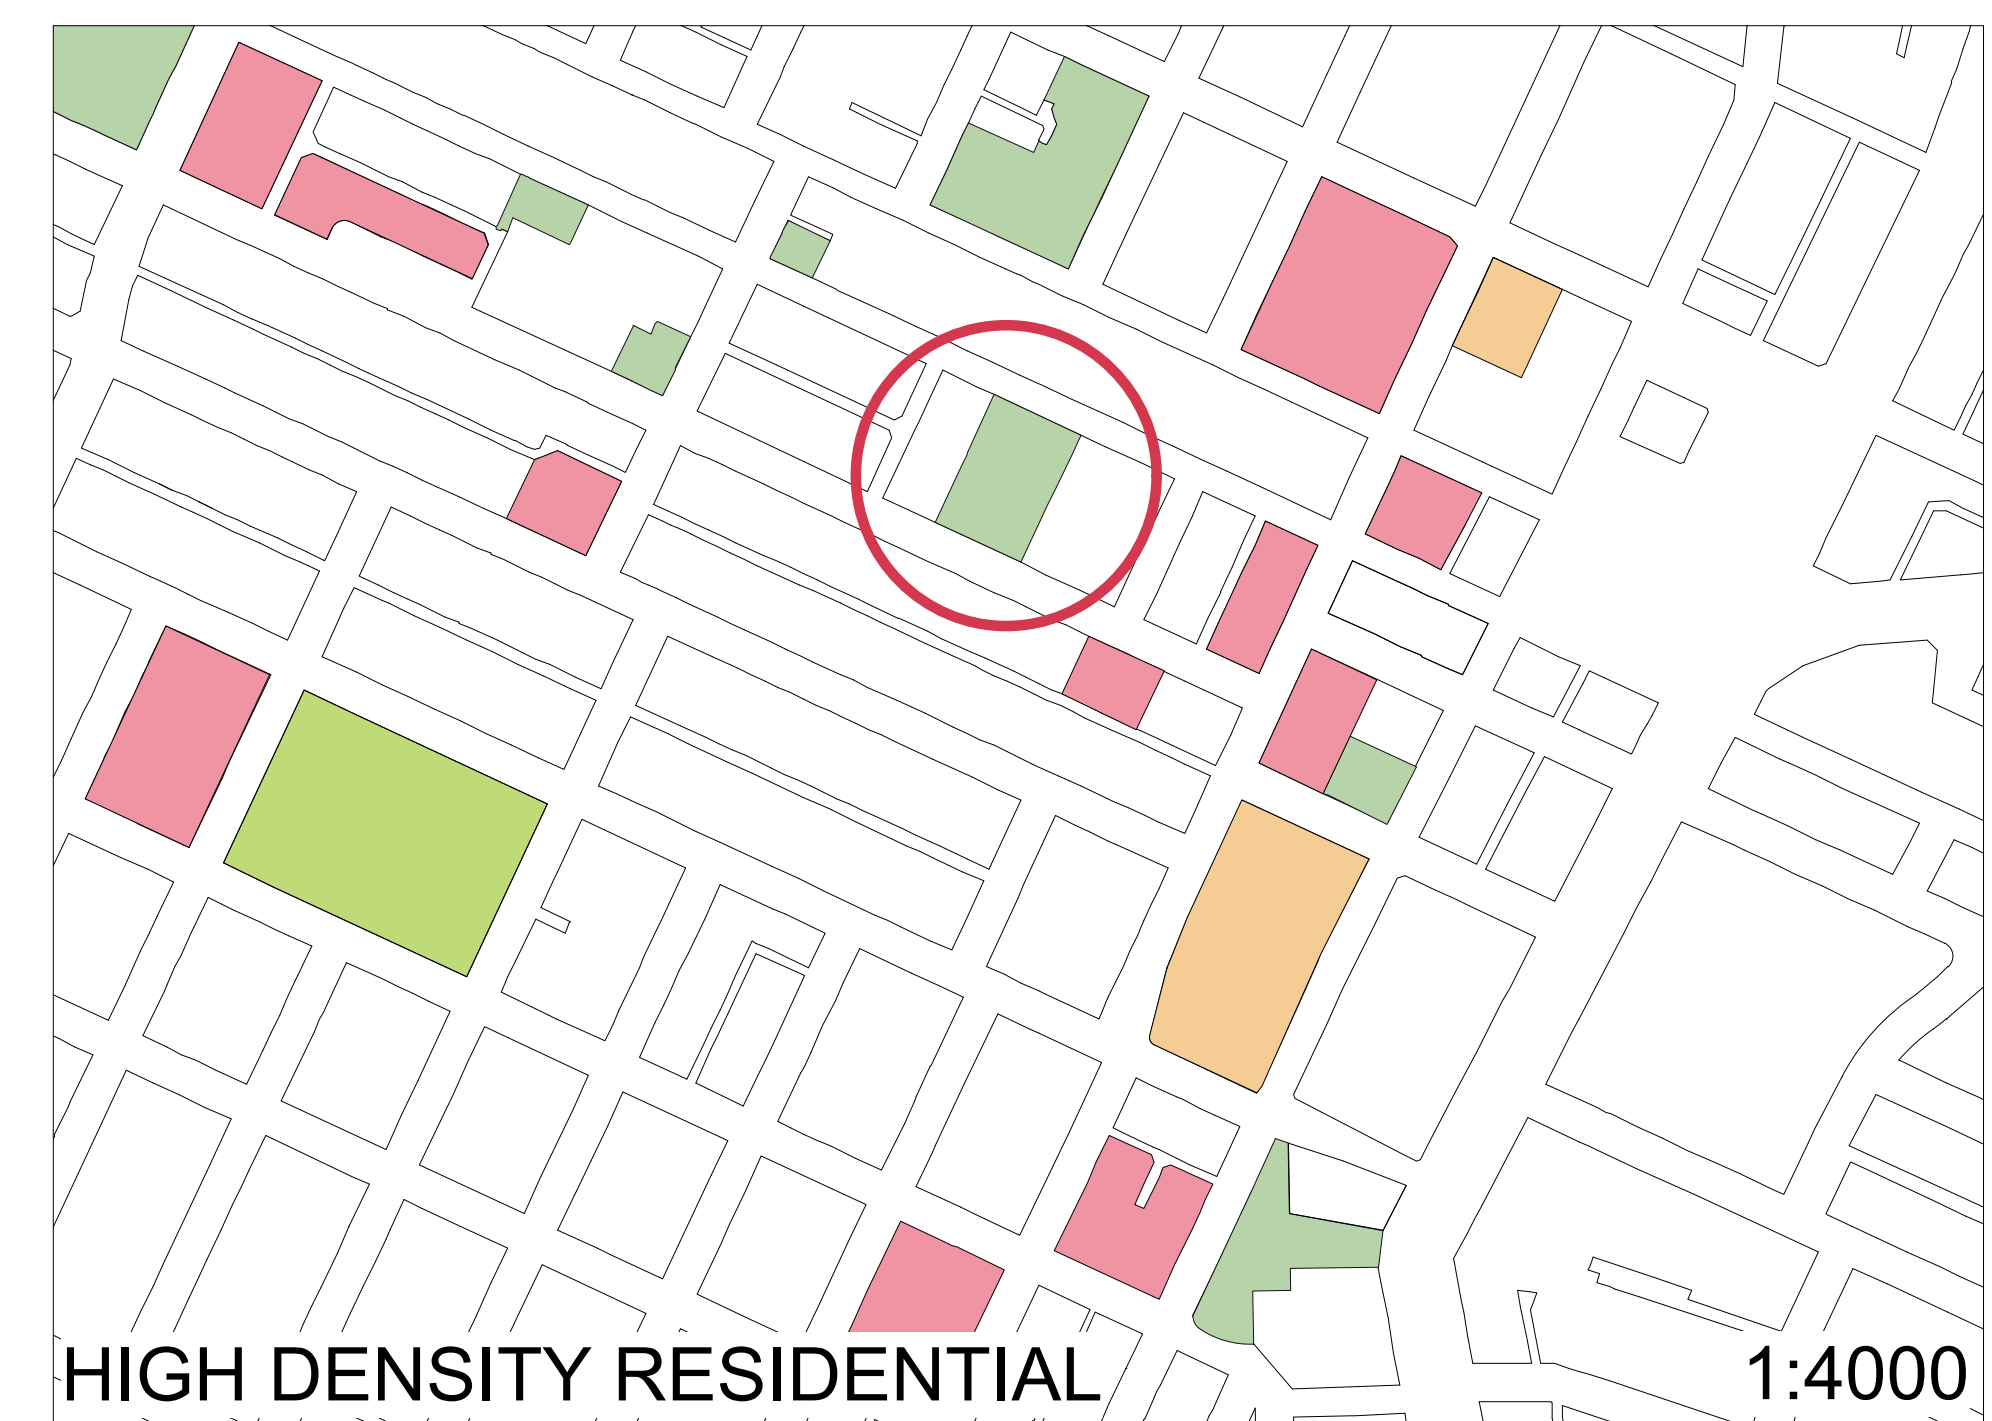

GORD DONG PARK SITE CONTEXT

1:3000

- | | |
|---|--|
| ■ Park | ■ City Hall |
| ■ Red River College | ■ Residential |
| ■ Planned Development | ■ Health Care Facility |
| ■ Community Centre / Club | ■ School |