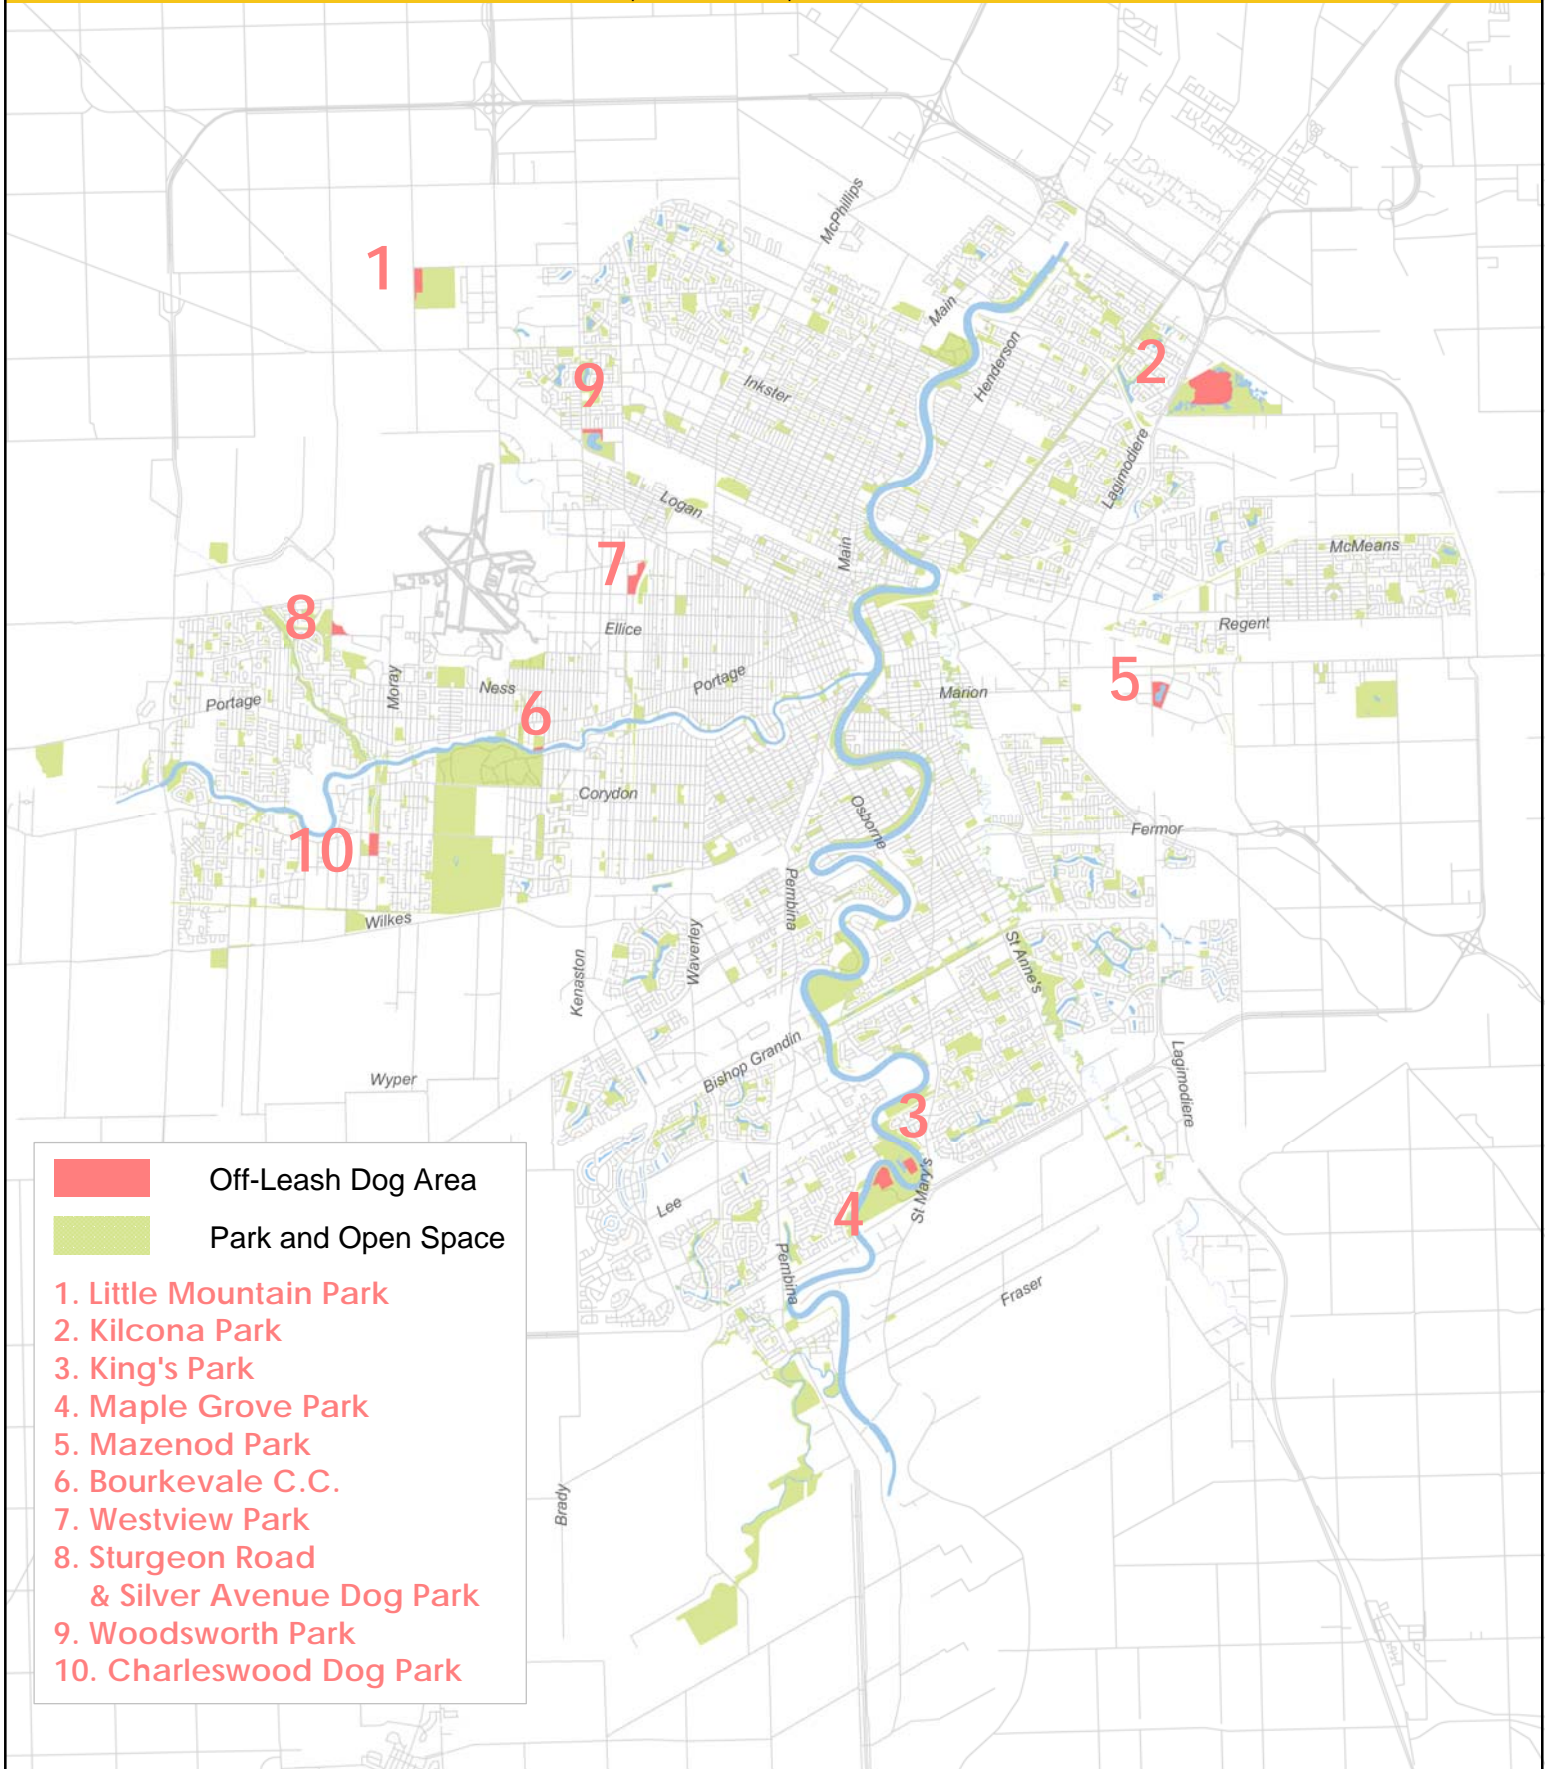

City of Winnipeg Off-Leash Dog Areas

Map Current as of September 13, 2016

-  Off-Leash Dog Area
-  Park and Open Space

1. Little Mountain Park
2. Kilcona Park
3. King's Park
4. Maple Grove Park
5. Mazonod Park
6. Bourkevale C.C.
7. Westview Park
8. Sturgeon Road & Silver Avenue Dog Park
9. Woodsworth Park
10. Charleswood Dog Park