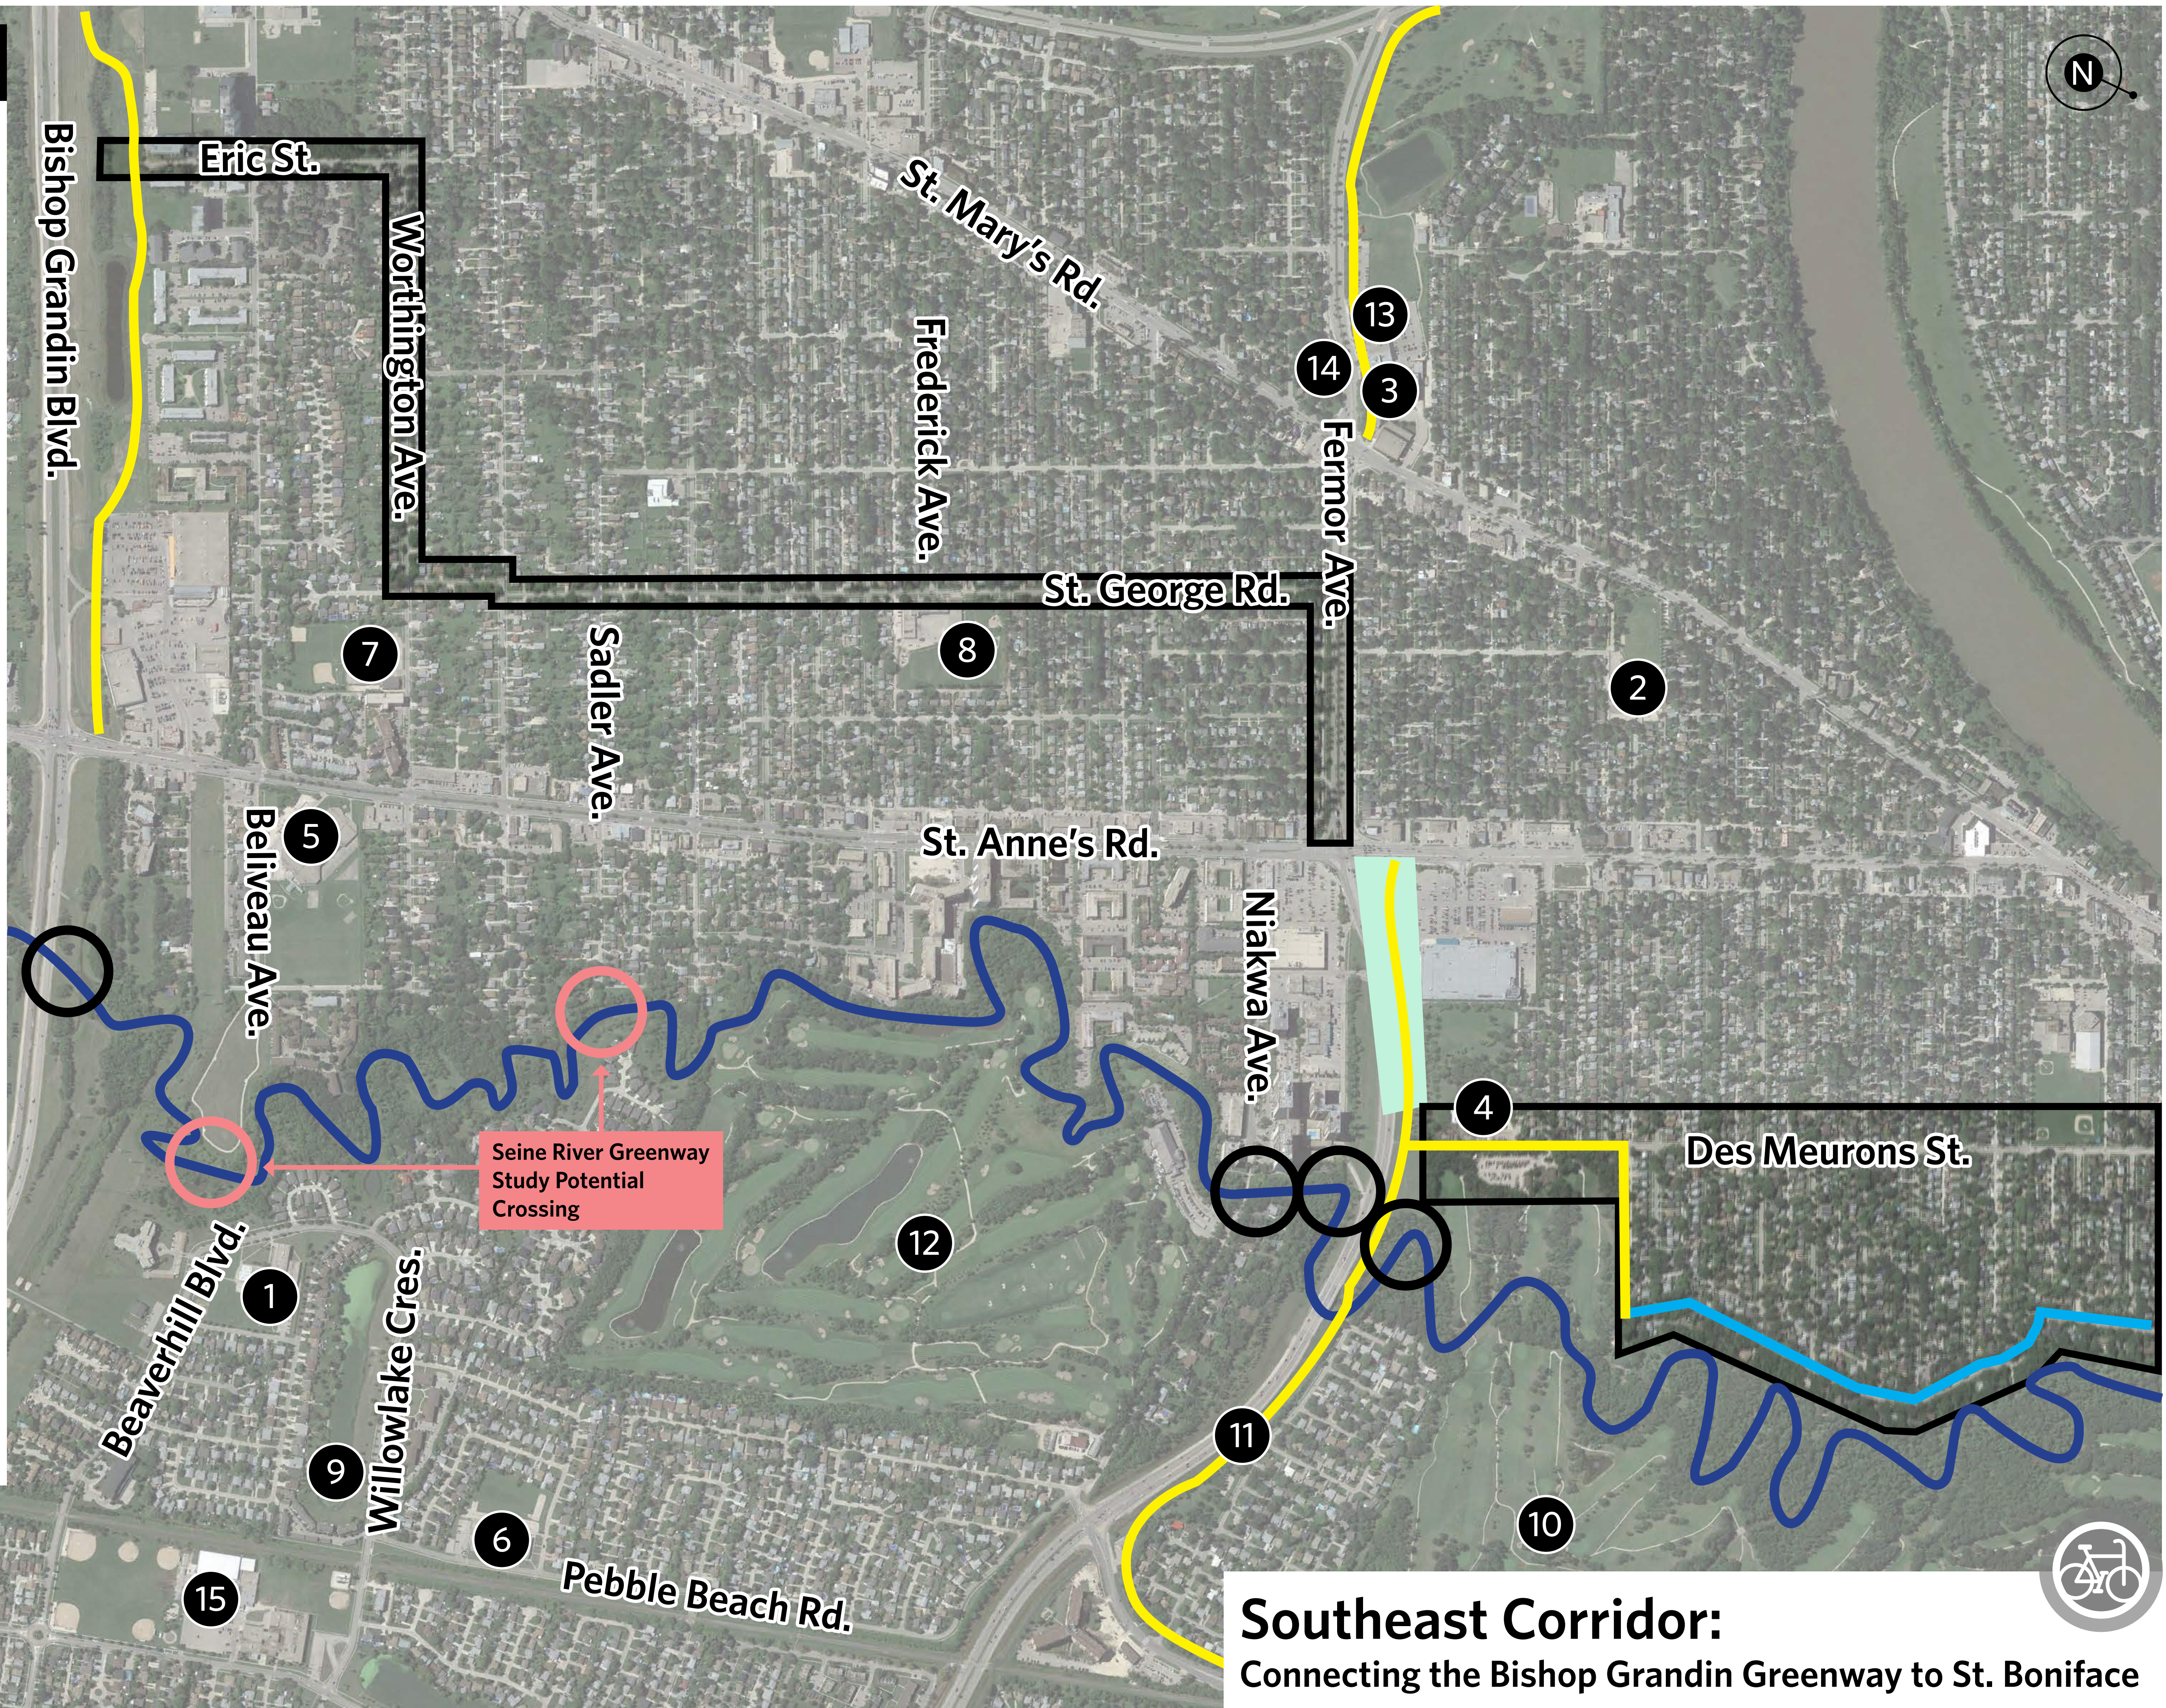

# CONTEXT MAP

## LEGEND

- 1 École Guyot
- 2 École Varennes
- 3 Glenlawn Collegiate
- 4 King George V Park/Pool
- 5 Lavalee School
- 6 Niakwa Place School
- 7 Norberry-Glenlee Community Centre
- 8 St. George School
- 9 Willowlake Park
- 10 Windsor Park Golf Course
- 11 Niakwa Trail
- 12 Niakwa Country Club
- 13 YMCA-YWCA of Winnipeg
- 14 City of Winnipeg St. Vital Library
- 15 J.H. Bruns Collegiate
- Study Area
- Seine River
- Current City of Winnipeg Fermor Ave. Project
- Existing Pedestrian & Cycling Crossing of the Seine River
- Existing Facilities**
- Off-Street Pathway
- Bike Boulevard

**Southeast Corridor:**  
Connecting the Bishop Grandin Greenway to St. Boniface