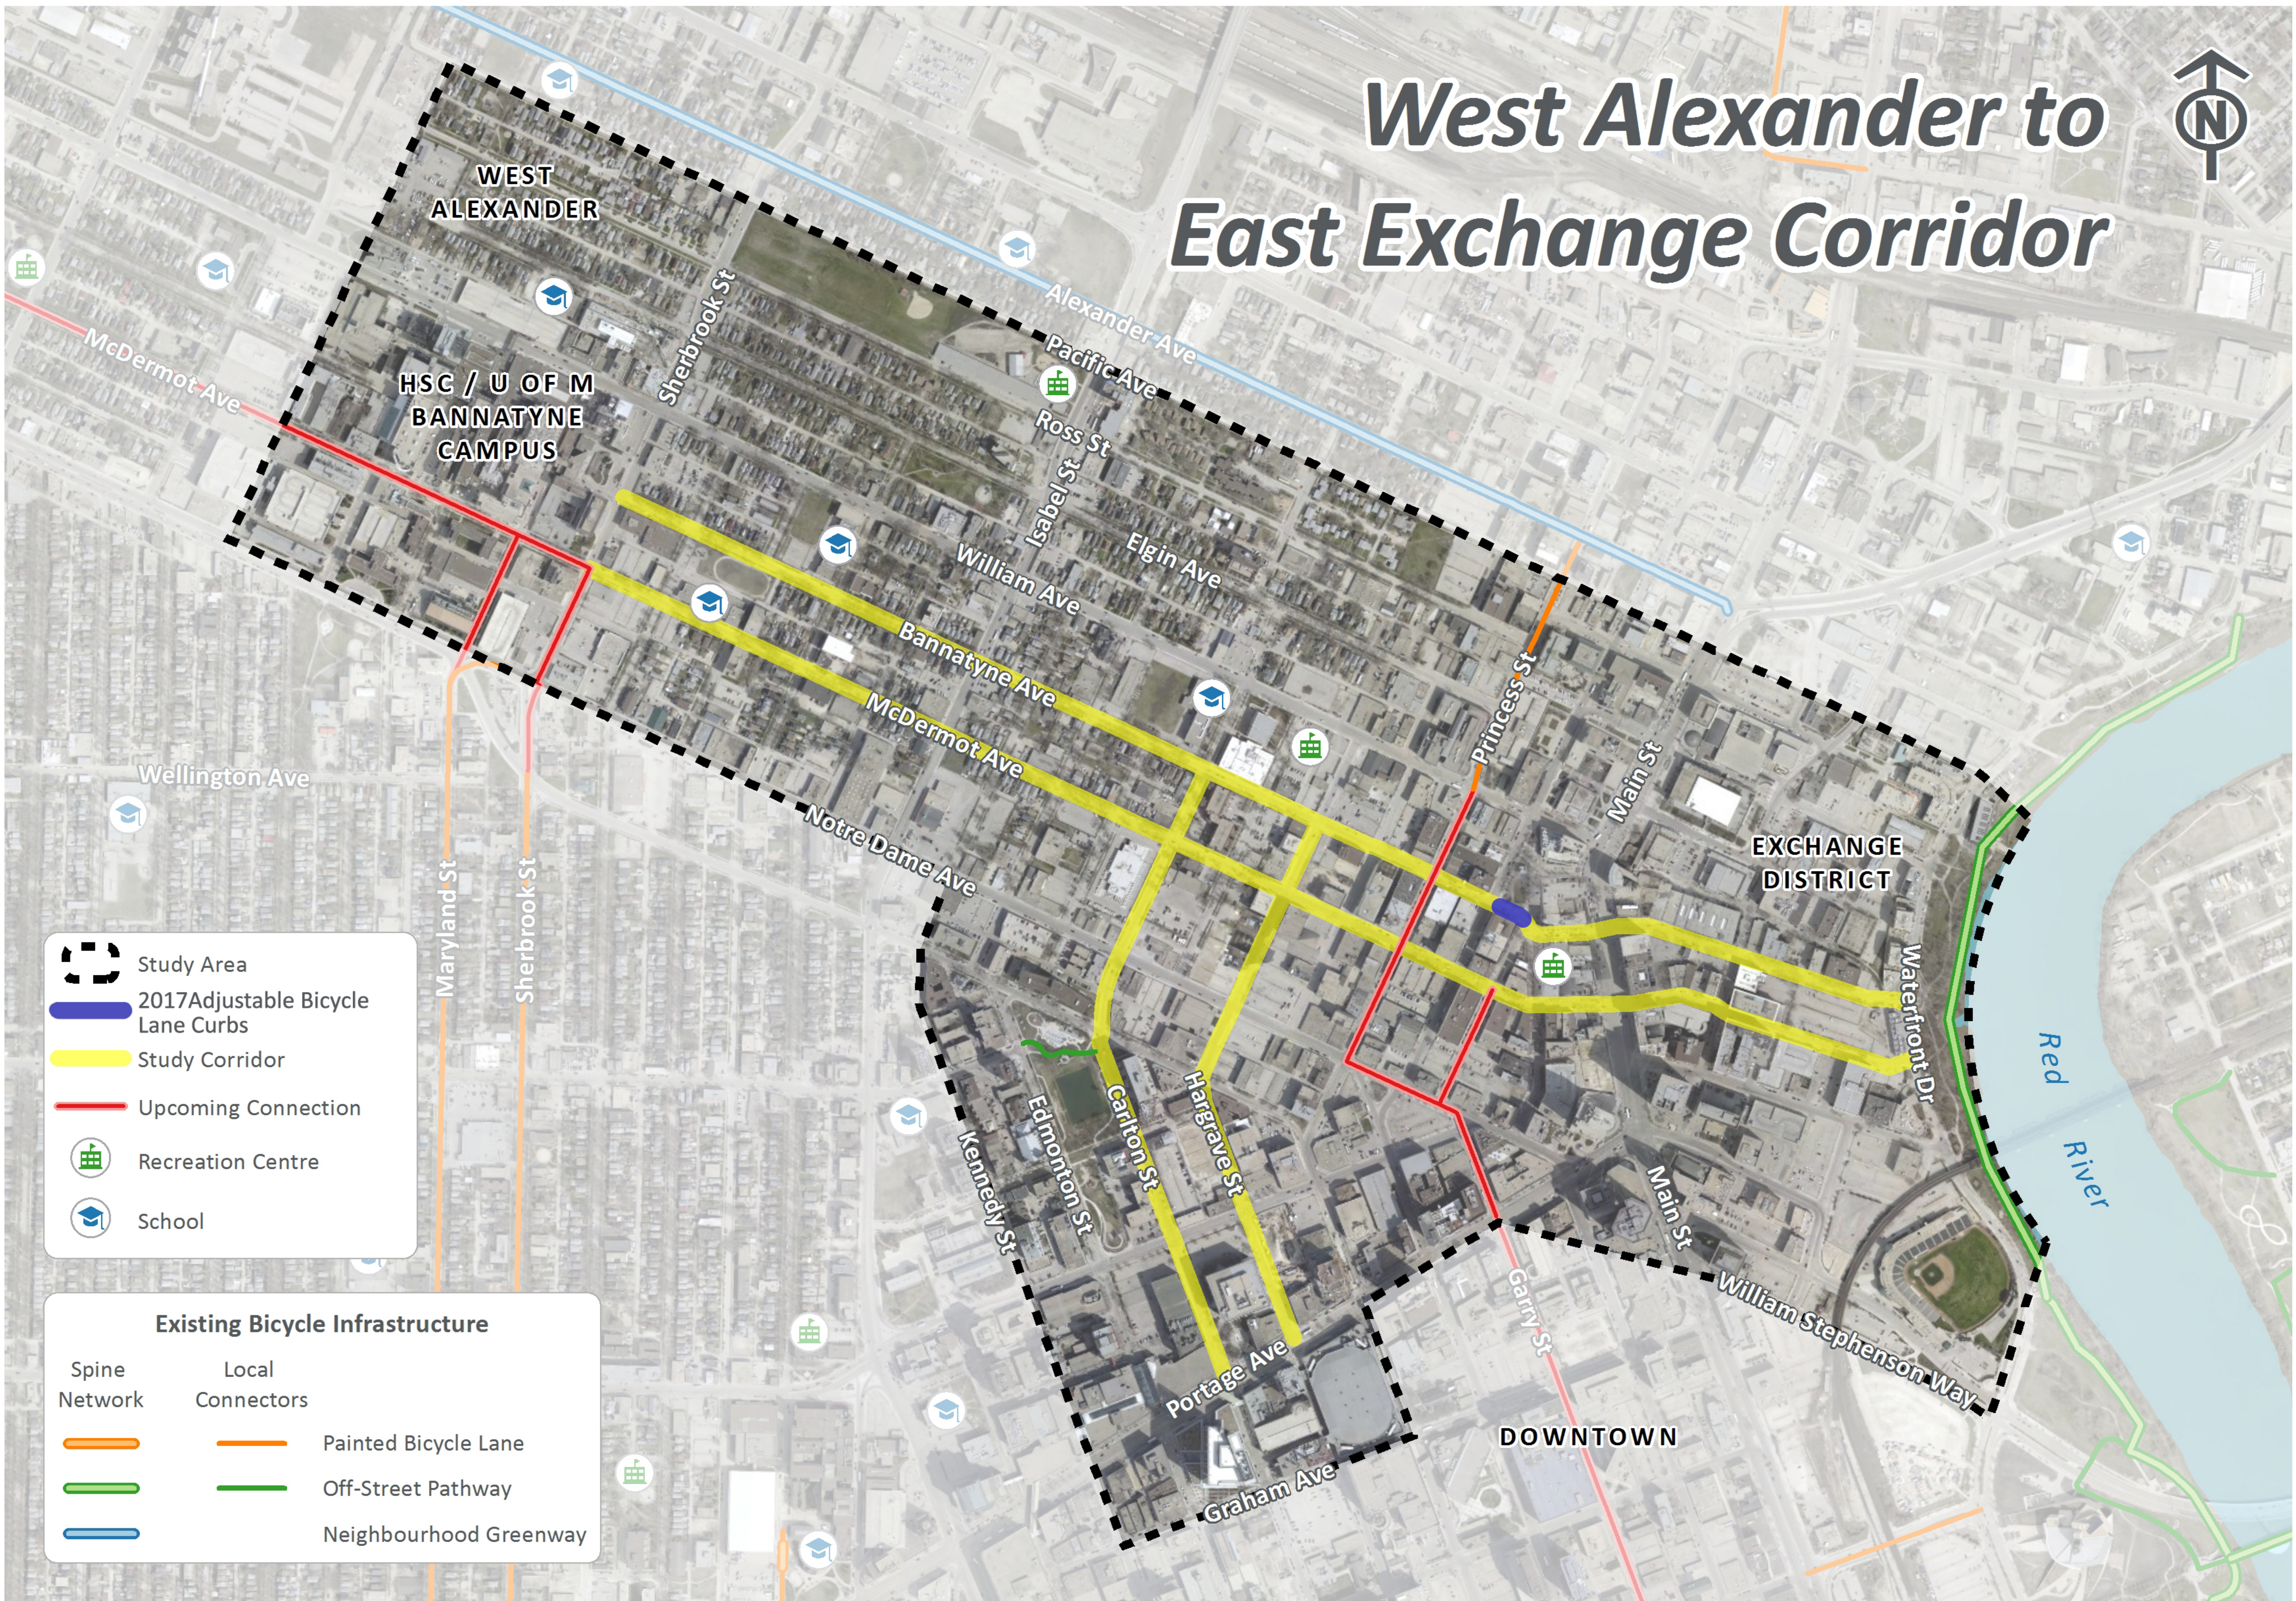

# West Alexander to East Exchange Corridor

-  Study Area
-  2017 Adjustable Bicycle Lane Curbs
-  Study Corridor
-  Upcoming Connection
-  Recreation Centre
-  School

**Existing Bicycle Infrastructure**

<b>Spine Network</b>	<b>Local Connectors</b>	
		Painted Bicycle Lane
		Off-Street Pathway
		Neighbourhood Greenway

WEST ALEXANDER

HSC / U OF M BANNATYNE CAMPUS

EXCHANGE DISTRICT

DOWNTOWN

Red River

McDermot Ave

Sherbrook St

Alexander Ave

Pacific Ave

Ross St

Isabel St

Elgin Ave

William Ave

Bannatyne Ave

McDermot Ave

Princess St

Main St

Notre Dame Ave

Wellington Ave

Maryland St

Sherbrook St

Waterfront Dr